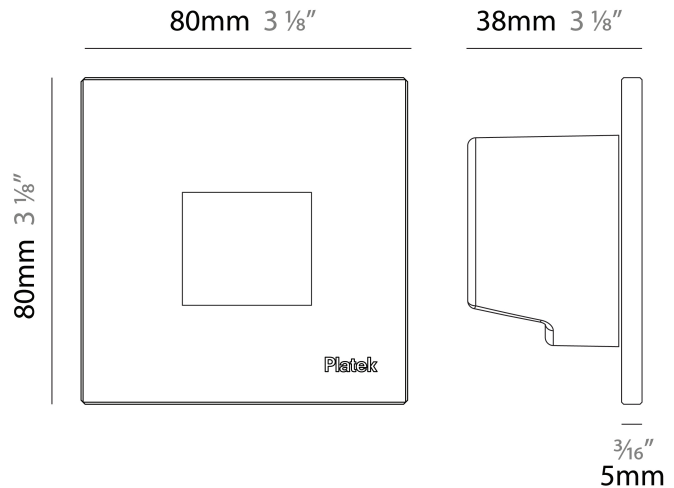

PROJECT	_____
TYPE	_____
SPECIFIER	_____
QUANTITY	_____
DATE	_____

SPIARE RECESSED

E9R146- _____ - _____
base number   Color   Finish
                         Temperature   Options

1. To build a product code in our configurator select the specify button on the base model # product page
2. To build a manual product code on this datasheet choose from the options listed below in blue font and add the suffix to the base model #

GENERAL

Series: Spiare
Brand: Platek
Division: Exterior
Mounting Type: Recessed
Mounting Location: Wall
Subcategory: Pedestrian

PHYSICAL

Shape: Square
Length (mm): 80
Length (in): 3 1/8"
Height (mm): 80
Depth (mm): 37.5
Height (in): 3 1/8"
Depth (in): 1 1/2"
Light Distribution: Direct
Diffuser: Clear tempered glass
Fixture Finish: [BLK / WHI / GRY / COR / ANT / BRZ](#)
Fixture Material: Aluminum Die Cast

ELECTRICAL

Lamp Type: LED (Zhaga Standard)
Input Wattage (W): 2.5
Total Output Wattage (W): 1.9
Dimming: Non-Dimmable
Driver Included: Yes
Driver Location: Remote
Driver Type: Constant Voltage - 120 Vac
Driver Class: Class 2
Input Voltage (V): 120
Output Voltage (V): 24

LED

Number of LEDs: 1
Color Temperature (°K): [2700 / 3000 / 4000](#)
Max. Delivered Lumen (lm): 10
Nominal Lumen (lm): 250 / 260
CRI: >80 CRI
Lamp Life (hrs): 50000

OPTICAL

Beam Angle: Diffused

RATINGS AND CERTIFICATIONS

Certified By: Certified for North American Standards
IP rating: IP65
IK Rating: IK05