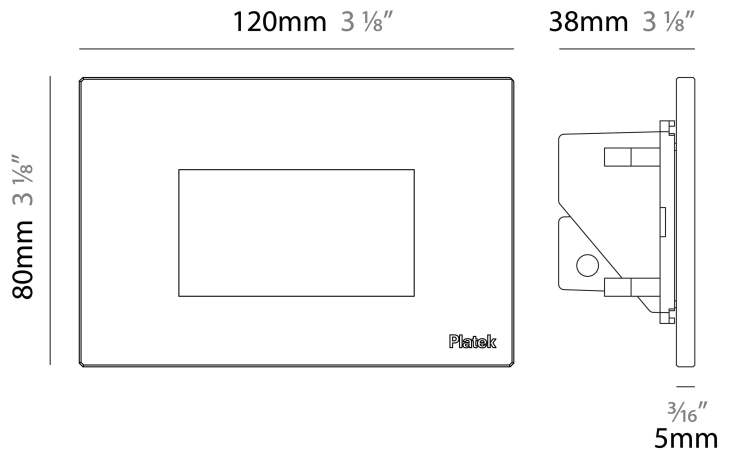

PROJECT
TYPE
SPECIFIER
QUANTITY
DATE

SPIARE RECESSED

E9R151-

base number   Finish
Options

1. To build a product code in our configurator select the specify button on the base model # product page
2. To build a manual product code on this datasheet choose from the options listed below in blue font and add the suffix to the base model #

GENERAL

Series: Spiare
Brand: Platek
Division: Exterior
Mounting Type: Recessed
Mounting Location: Wall
Subcategory: Pedestrian

PHYSICAL

Shape: Square
Length (mm): 120
Length (in): 4 3/4
Height (mm): 80
Depth (mm): 37.5
Height (in): 3 1/8
Depth (in): 1 1/2
Light Distribution: Direct
Diffuser: Clear tempered glass
Fixture Finish: [BLK / WHI / GRY / COR / ANT / BRZ](#)
Fixture Material: Aluminum Die Cast

ELECTRICAL

Lamp Type: LED
Input Wattage (W): 6
Dimming: Non-Dimmable
Driver Included: No
Driver Location: Remote
Driver Type: Constant Voltage - 120 Vac
Driver Class: Class 2
Housing: ENCP4
Input Voltage (V): 120
Output Voltage (V): 24

LED

Number of LEDs: 1
Color Temperature (°K): 3000
Max. Delivered Lumen (lm): 50
Nominal Lumen (lm): 250
CRI: >80 CRI
Lamp Life (hrs): 50000

OPTICAL

Beam Angle: Asymmetrical

RATINGS AND CERTIFICATIONS

Certified By: Certified for North American Standards
IP rating: IP65
IK Rating: IK05