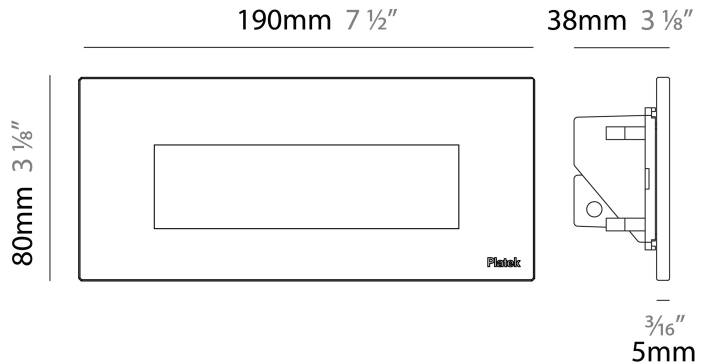

PROJECT
TYPE
SPECIFIER
QUANTITY
DATE

SPIARE RECESSED

E9R153-

base number   Finish
Options

1. To build a product code in our configurator select the specify button on the base model # product page
2. To build a manual product code on this datasheet choose from the options listed below in blue font and add the suffix to the base model #

GENERAL

Series: Spiare
Brand: Platek
Division: Exterior
Mounting Type: Recessed
Mounting Location: Wall
Subcategory: Pedestrian

PHYSICAL

Shape: Square
Length (mm): 190
Length (in): 7 1/2
Height (mm): 80
Depth (mm): 37.5
Height (in): 3 1/8
Depth (in): 1 1/2
Light Distribution: Direct
Diffuser: Clear tempered glass
Fixture Finish: [BLK / WHI / GRY / COR / ANT / BRZ](#)
Fixture Material: Aluminum Die Cast
Cut-out Measurements: 200 x 44.5mm

ELECTRICAL

Lamp Type: LED
Input Wattage (W): 8
Dimming: Non-Dimmable
Driver Included: No
Driver Location: Remote
Driver Type: Constant Voltage - 120 Vac
Driver Class: Class 2
Housing: ENCP4
Input Voltage (V): 120
Output Voltage (V): 24

LED

Number of LEDs: 1
Color Temperature (°K): 3000
Max. Delivered Lumen (lm): 150
Nominal Lumen (lm): 550
CRI: >80 CRI
Lamp Life (hrs): 50000

OPTICAL

Beam Angle: Asymmetrical

RATINGS AND CERTIFICATIONS

Certified By: Certified for North American Standards
IP rating: IP65
IK Rating: IK05