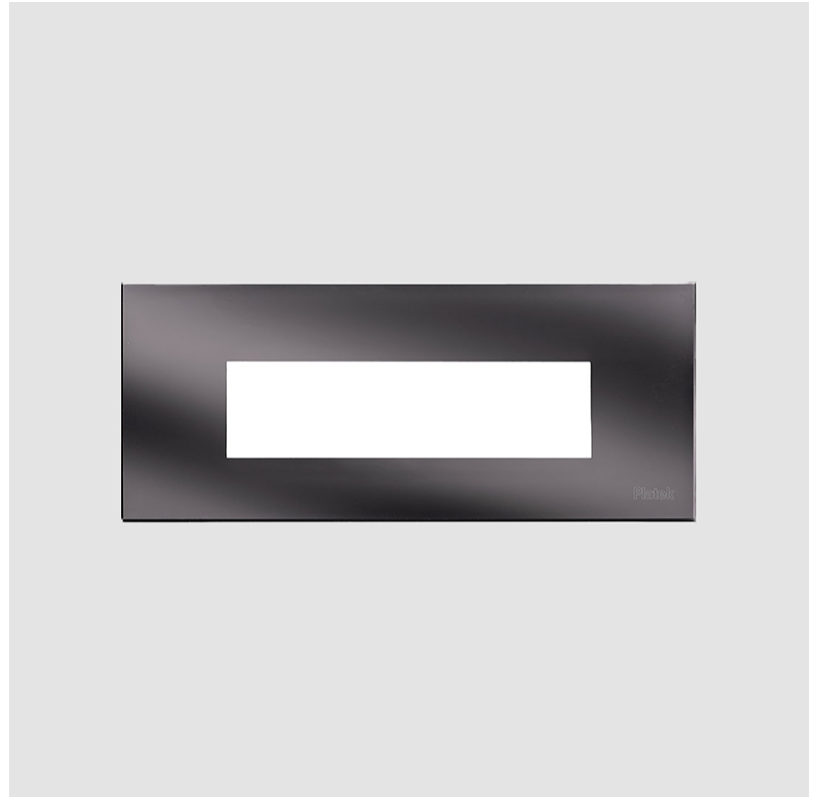

PROJECT
TYPE
SPECIFIER
QUANTITY
DATE

SPIARE RECESSED

E9R152-

base number
Color   Finish
Temperature   Options

1. To build a product code in our configurator select the specify button on the base model # product page
2. To build a manual product code on this datasheet choose from the options listed below in blue font and add the suffix to the base model #

GENERAL

Series: Spiare
Brand: Platek
Division: Exterior
Mounting Type: Recessed
Mounting Location: Wall
Subcategory: Pedestrian

PHYSICAL

Shape: Square
Length (mm): 190
Length (in): 7 1/2
Height (mm): 80
Depth (mm): 37.5
Height (in): 3 1/8
Depth (in): 1 1/2
Light Distribution: Asymmetric
Diffuser: Clear tempered glass
Fixture Finish: [BLK](#) / [WHI](#) / [GRY](#) / [COR](#) / [ANT](#) / [BRZ](#)
Fixture Material: Aluminum Die Cast

ELECTRICAL

Lamp Type: LED
Input Wattage (W): 8
Dimming: Non-Dimmable
Driver Included: No
Driver Location: Remote
Driver Type: Constant Voltage - 120 Vac
Driver Class: Class 2
Housing: ENCP4
Input Voltage (V): 120
Output Voltage (V): 24

LED

Number of LEDs: 1
Color Temperature (°K): [2700](#) / [3000](#) / [4000](#)
Max. Delivered Lumen (lm): 150
Nominal Lumen (lm): 570
CRI: >80 CRI
Lamp Life (hrs): 50000

OPTICAL

Beam Angle: Asymmetrical

RATINGS AND CERTIFICATIONS

Certified By: Certified for North American Standards
IP rating: IP65
IK Rating: IK05