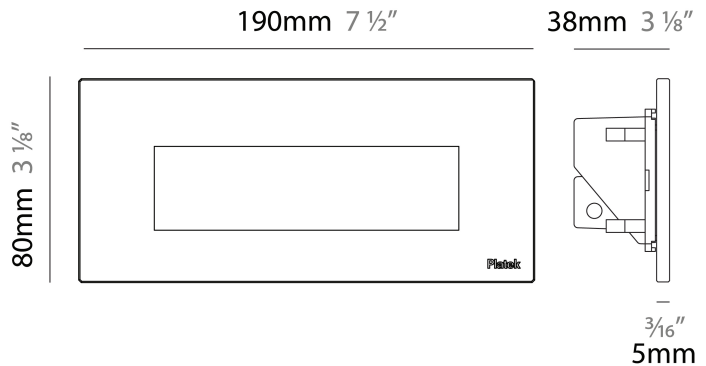

PROJECT
TYPE
SPECIFIER
QUANTITY
DATE

SPIARE RECESSED

E9R152-

base number
Color   Finish
Temperature   Options

1. To build a product code in our configurator select the specify button on the base model # product page
2. To build a manual product code on this datasheet choose from the options listed below in blue font and add the suffix to the base model #

GENERAL

Series: Spiare
Brand: Platek
Division: Exterior
Mounting Type: Recessed
Mounting Location: Wall
Subcategory: Pedestrian

PHYSICAL

Shape: Square
Length (mm): 190
Length (in): 7 1/2
Height (mm): 80
Depth (mm): 37.5
Height (in): 3 1/8
Depth (in): 1 1/2
Light Distribution: Asymmetric
Diffuser: Clear tempered glass
Fixture Finish: [BLK](#) / [WHI](#) / [GRY](#) / [COR](#) / [ANT](#) / [BRZ](#)
Fixture Material: Aluminum Die Cast

ELECTRICAL

Lamp Type: LED
Input Wattage (W): 8
Dimming: Non-Dimmable
Driver Included: No
Driver Location: Remote
Driver Type: Constant Voltage - 120 Vac
Driver Class: Class 2
Housing: ENCP4
Input Voltage (V): 120
Output Voltage (V): 24

LED

Number of LEDs: 1
Color Temperature (°K): [2700](#) / [3000](#) / [4000](#)
Max. Delivered Lumen (lm): 150
Nominal Lumen (lm): 570
CRI: >80 CRI
Lamp Life (hrs): 50000

OPTICAL

Beam Angle: Asymmetrical

RATINGS AND CERTIFICATIONS

Certified By: Certified for North American Standards
IP rating: IP65
IK Rating: IK05