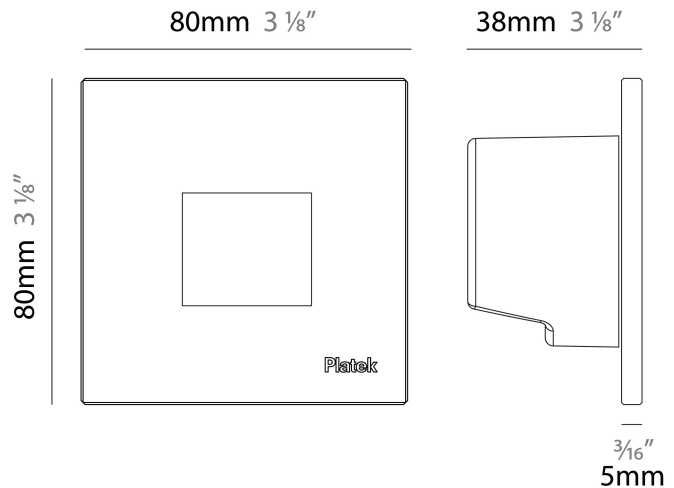

PROJECT
TYPE
SPECIFIER
QUANTITY
DATE

SPIARE RECESSED

E9R147-

base number   Finish
Options

1. To build a product code in our configurator select the specify button on the base model # product page
2. To build a manual product code on this datasheet choose from the options listed below in blue font and add the suffix to the base model #

GENERAL

Series: Spiare
Brand: Platek
Division: Exterior
Mounting Type: Recessed
Mounting Location: Wall
Subcategory: Pedestrian

PHYSICAL

Shape: Square
Length (mm): 80
Length (in): 3 1/8
Height (mm): 80
Depth (mm): 37.5
Height (in): 3 1/8
Depth (in): 1 1/2
Light Distribution: Direct
Diffuser: Clear tempered glass
Fixture Finish: [BLK / WHI / GRY / COR / ANT / BRZ](#)
Fixture Material: Aluminum Die Cast

ELECTRICAL

Lamp Type: LED (Zhaga Standard)
Input Wattage (W): 6
Dimming: Non-Dimmable
Driver Included: Yes
Driver Location: Remote
Driver Type: Constant Voltage - 120 Vac
Driver Class: Class 2
Input Voltage (V): 120
Output Voltage (V): 24

LED

Number of LEDs: 1
Color Temperature (°K): 3000
Max. Delivered Lumen (lm): 10
Nominal Lumen (lm): 250
CRI: >80 CRI
Lamp Life (hrs): 50000

OPTICAL

Beam Angle: Asymmetrical

RATINGS AND CERTIFICATIONS

Certified By: Certified for North American Standards
IP rating: IP65
IK Rating: IK05