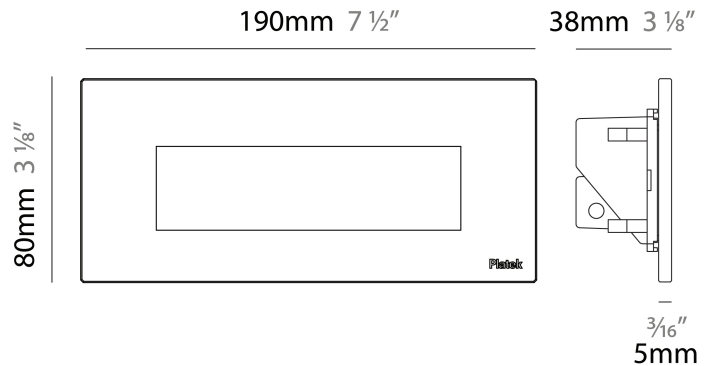

PROJECT
TYPE
SPECIFIER
QUANTITY
DATE

SPIARE RECESSED

E9R154- -
base number   Color   Finish
                         Temperature   Options

1. To build a product code in our configurator select the specify button on the base model # product page
2. To build a manual product code on this datasheet choose from the options listed below in blue font and add the suffix to the base model #

GENERAL

Series: Spiare
Brand: Platek
Division: Exterior
Mounting Type: Recessed
Mounting Location: Wall
Subcategory: Pedestrian

PHYSICAL

Shape: Square
Length (mm): 190
Length (in): 7 ½
Height (mm): 80
Depth (mm): 37.5
Height (in): 3 ⅛
Depth (in): 1 ½
Light Distribution: Direct
Diffuser: Clear tempered glass
Fixture Finish: [BLK](#) / [WHI](#) / [GRY](#) / [COR](#) / [ANT](#) / [BRZ](#)
Fixture Material: Aluminum Die Cast

ELECTRICAL

Lamp Type: LED
Input Wattage (W): 8
Dimming: Non-Dimmable
Driver Included: No
Driver Location: Remote
Driver Type: Constant Voltage - 120 Vac
Driver Class: Class 2
Housing: ENCP4
Input Voltage (V): 120
Output Voltage (V): 24

LED

Number of LEDs: 1
Color Temperature (°K): [2700](#) / [3000](#) / [4000](#)
Max. Delivered Lumen (lm): 60
Nominal Lumen (lm): 550
CRI: >80 CRI
Lamp Life (hrs): 50000

OPTICAL

Beam Angle: Diffused

RATINGS AND CERTIFICATIONS

Certified By: Certified for North American Standards
IP rating: IP65
IK Rating: IK05