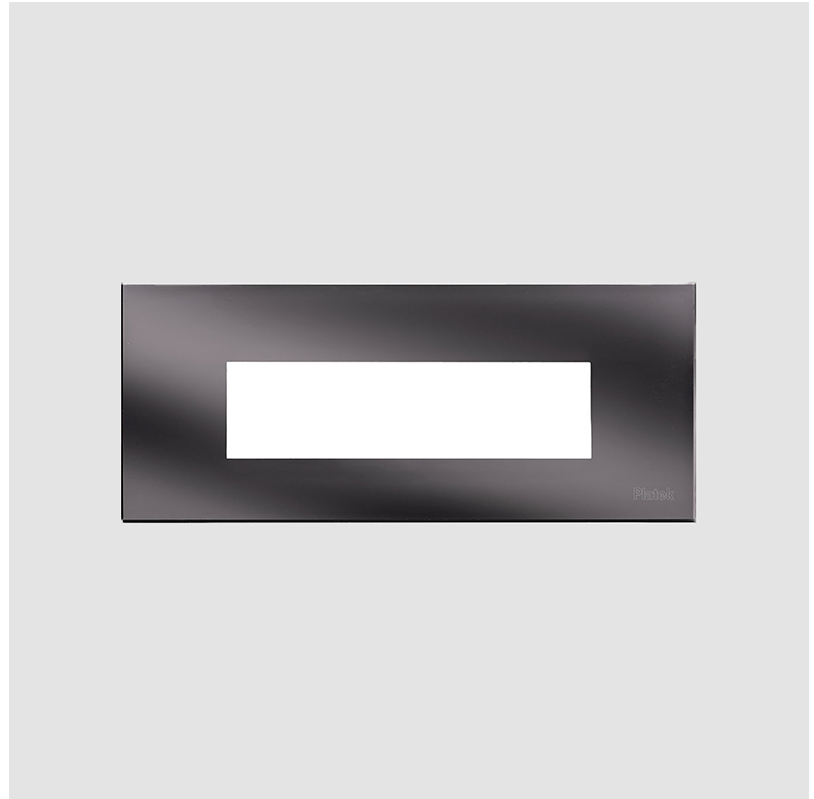

PROJECT
TYPE
SPECIFIER
QUANTITY
DATE

SPIARE RECESSED

E9R153-

base number   Finish
Options

1. To build a product code in our configurator select the specify button on the base model # product page
2. To build a manual product code on this datasheet choose from the options listed below in blue font and add the suffix to the base model #

GENERAL

Series: Spiare
Brand: Platek
Division: Exterior
Mounting Type: Recessed
Mounting Location: Wall
Subcategory: Pedestrian

PHYSICAL

Shape: Square
Length (mm): 190
Length (in): 7 1/2
Height (mm): 80
Depth (mm): 37.5
Height (in): 3 1/8
Depth (in): 1 1/2
Light Distribution: Direct
Diffuser: Clear tempered glass
Fixture Finish: [BLK / WHI / GRY / COR / ANT / BRZ](#)
Fixture Material: Aluminum Die Cast
Cut-out Measurements: 200 x 44.5mm

ELECTRICAL

Lamp Type: LED
Input Wattage (W): 8
Dimming: Non-Dimmable
Driver Included: No
Driver Location: Remote
Driver Type: Constant Voltage - 120 Vac
Driver Class: Class 2
Housing: ENCP4
Input Voltage (V): 120
Output Voltage (V): 24

LED

Number of LEDs: 1
Color Temperature (°K): 3000
Max. Delivered Lumen (lm): 150
Nominal Lumen (lm): 550
CRI: >80 CRI
Lamp Life (hrs): 50000

OPTICAL

Beam Angle: Asymmetrical

RATINGS AND CERTIFICATIONS

Certified By: Certified for North American Standards
IP rating: IP65
IK Rating: IK05