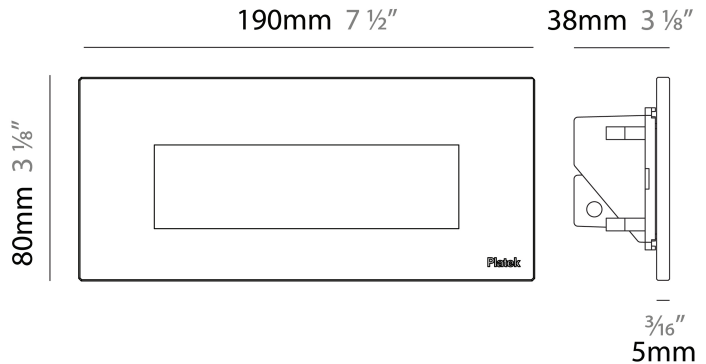

PROJECT
TYPE
SPECIFIER
QUANTITY
DATE

SPIARE RECESSED

E9R155-

base number   Finish
Options

1. To build a product code in our configurator select the specify button on the base model # product page
2. To build a manual product code on this datasheet choose from the options listed below in blue font and add the suffix to the base model #

GENERAL

Series: Spiare
Brand: Platek
Division: Exterior
Mounting Type: Recessed
Mounting Location: Wall
Subcategory: Pedestrian

PHYSICAL

Shape: Square
Length (mm): 190
Length (in): 7 1/2
Height (mm): 80
Depth (mm): 37.5
Height (in): 3 1/8
Depth (in): 1 1/2
Light Distribution: Direct
Diffuser: Clear tempered glass
Fixture Finish: BLK / WHI / GRY / COR / ANT / BRZ
Fixture Material: Aluminum Die Cast

ELECTRICAL

Lamp Type: LED
Input Wattage (W): 8
Dimming: Non-Dimmable
Driver Included: No
Driver Location: Remote
Driver Type: Constant Voltage - 120 Vac
Driver Class: Class 2
Housing: ENCP4
Input Voltage (V): 120
Output Voltage (V): 24

LED

Number of LEDs: 1
Color Temperature (°K): 3000
Max. Delivered Lumen (lm): 60
Nominal Lumen (lm): 550
CRI: >80 CRI
Lamp Life (hrs): 50000

OPTICAL

Beam Angle: Diffused

RATINGS AND CERTIFICATIONS

Certified By: Certified for North American Standards
IP rating: IP65
IK Rating: IK05