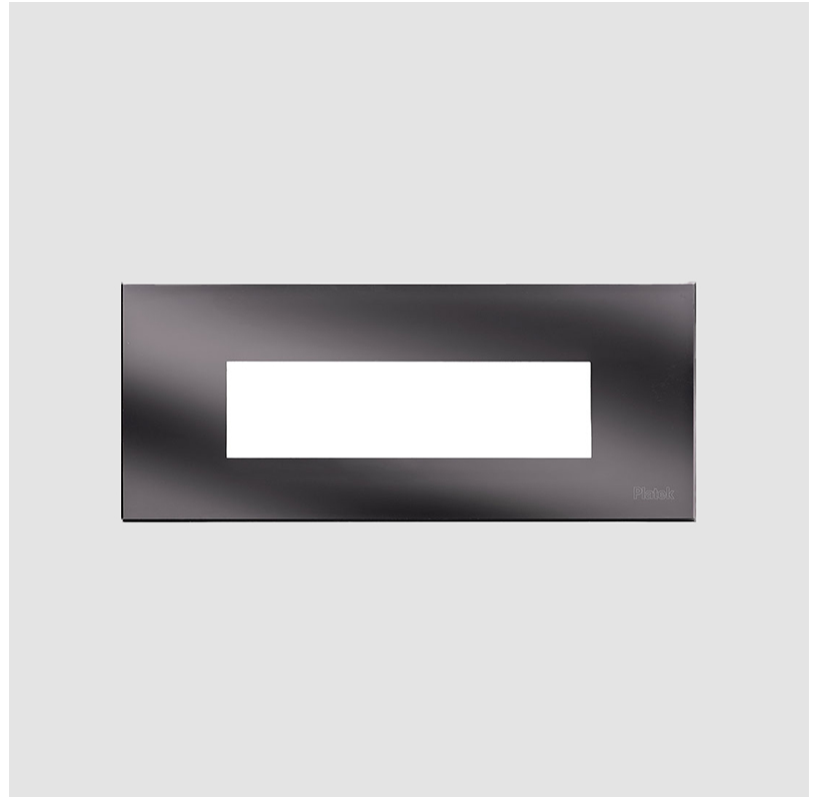

PROJECT
TYPE
SPECIFIER
QUANTITY
DATE

SPIARE RECESSED

E9R154-

base number   Color   Finish
Temperature   Options

1. To build a product code in our configurator select the specify button on the base model # product page
2. To build a manual product code on this datasheet choose from the options listed below in blue font and add the suffix to the base model #

GENERAL

Series: Spiare
Brand: Platek
Division: Exterior
Mounting Type: Recessed
Mounting Location: Wall
Subcategory: Pedestrian

PHYSICAL

Shape: Square
Length (mm): 190
Length (in): 7 1/2
Height (mm): 80
Depth (mm): 37.5
Height (in): 3 1/8
Depth (in): 1 1/2
Light Distribution: Direct
Diffuser: Clear tempered glass
Fixture Finish: [BLK / WHI / GRY / COR / ANT / BRZ](#)
Fixture Material: Aluminum Die Cast

ELECTRICAL

Lamp Type: LED
Input Wattage (W): 8
Dimming: Non-Dimmable
Driver Included: No
Driver Location: Remote
Driver Type: Constant Voltage - 120 Vac
Driver Class: Class 2
Housing: ENCP4
Input Voltage (V): 120
Output Voltage (V): 24

LED

Number of LEDs: 1
Color Temperature (°K): [2700 / 3000 / 4000](#)
Max. Delivered Lumen (lm): 60
Nominal Lumen (lm): 550
CRI: >80 CRI
Lamp Life (hrs): 50000

OPTICAL

Beam Angle: Diffused

RATINGS AND CERTIFICATIONS

Certified By: Certified for North American Standards
IP rating: IP65
IK Rating: IK05