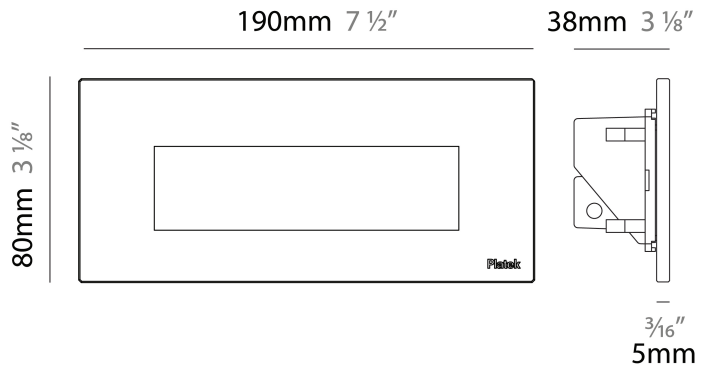

PROJECT
TYPE
SPECIFIER
QUANTITY
DATE

SPIARE RECESSED

E9R154-

base number   Color   Finish
Temperature   Options

1. To build a product code in our configurator select the specify button on the base model # product page
2. To build a manual product code on this datasheet choose from the options listed below in blue font and add the suffix to the base model #

GENERAL

Series: Spiare
Brand: Platek
Division: Exterior
Mounting Type: Recessed
Mounting Location: Wall
Subcategory: Pedestrian

PHYSICAL

Shape: Square
Length (mm): 190
Length (in): 7 1/2
Height (mm): 80
Depth (mm): 37.5
Height (in): 3 1/8
Depth (in): 1 1/2
Light Distribution: Direct
Diffuser: Clear tempered glass
Fixture Finish: [BLK / WHI / GRY / COR / ANT / BRZ](#)
Fixture Material: Aluminum Die Cast

ELECTRICAL

Lamp Type: LED
Input Wattage (W): 8
Dimming: Non-Dimmable
Driver Included: No
Driver Location: Remote
Driver Type: Constant Voltage - 120 Vac
Driver Class: Class 2
Housing: ENCP4
Input Voltage (V): 120
Output Voltage (V): 24

LED

Number of LEDs: 1
Color Temperature (°K): [2700 / 3000 / 4000](#)
Max. Delivered Lumen (lm): 60
Nominal Lumen (lm): 550
CRI: >80 CRI
Lamp Life (hrs): 50000

OPTICAL

Beam Angle: Diffused

RATINGS AND CERTIFICATIONS

Certified By: Certified for North American Standards
IP rating: IP65
IK Rating: IK05