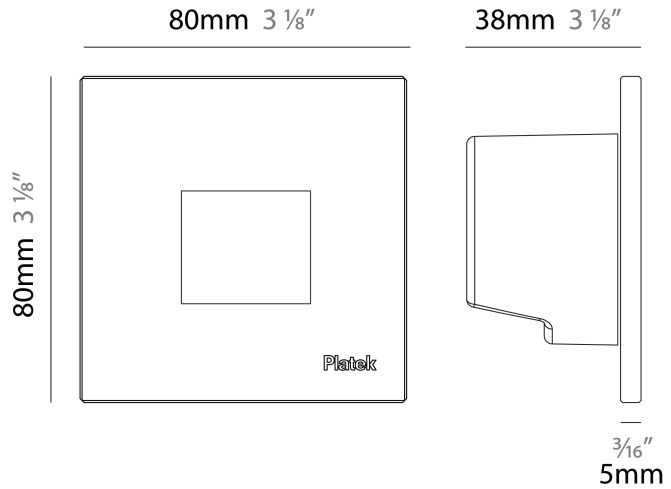

SPIARE RECESSED

E9R144- -

base number
Color   Finish
Temperature   Options

1. To build a product code in our configurator select the specify button on the base model # product page
2. To build a manual product code on this datasheet choose from the options listed below in blue font and add the suffix to the base model #

GENERAL

Series: Spiare
Brand: Platek
Division: Exterior
Mounting Type: Recessed
Mounting Location: Wall
Subcategory: Pedestrian

PHYSICAL

Shape: Square
Length (mm): 80
Length (in): 3 1/8"
Height (mm): 80
Depth (mm): 37.5
Height (in): 3 1/8"
Depth (in): 1 1/2"
Light Distribution: Asymmetric
Diffuser: Clear tempered glass
Fixture Finish: [BLK / WHI / GRY / COR / ANT / BRZ](#)
Fixture Material: Aluminum Die Cast

ELECTRICAL

Lamp Type: LED (Zhaga Standard)
Input Wattage (W): 2.5
Total Output Wattage (W): 1.9
Dimming: Non-Dimmable
Driver Included: Yes
Driver Location: Remote
Driver Type: Constant Voltage - 120 Vac
Driver Class: Class 2
Input Voltage (V): 120
Output Voltage (V): 24

LED

Number of LEDs: 1
Color Temperature (°K): [2700 / 3000 / 4000](#)
Max. Delivered Lumen (lm): 25
Nominal Lumen (lm): 250 / 260
CRI: >80 CRI
Lamp Life (hrs): 50000

OPTICAL

Beam Angle: Asymmetrical

RATINGS AND CERTIFICATIONS

Certified By: Certified for North American Standards
IP rating: IP65
IK Rating: IK05