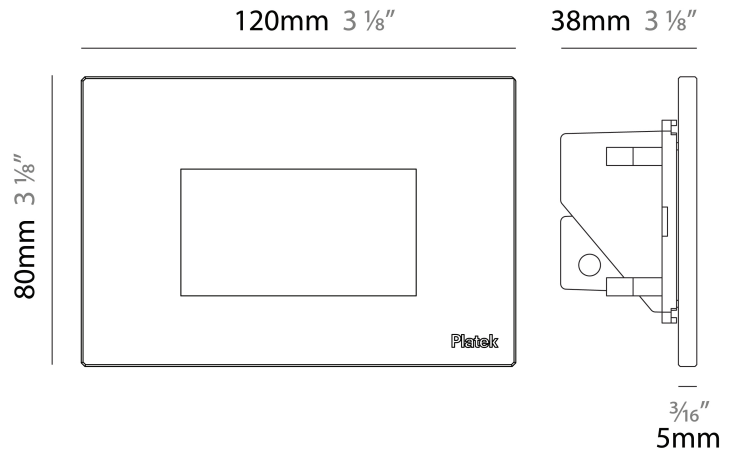

PROJECT
TYPE
SPECIFIER
QUANTITY
DATE

SPIARE RECESSED

E9R148-

base number   Color   Finish
Temperature   Options

1. To build a product code in our configurator select the specify button on the base model # product page
2. To build a manual product code on this datasheet choose from the options listed below in blue font and add the suffix to the base model #

GENERAL

Series: Spiare
Brand: Platek
Division: Exterior
Mounting Type: Recessed
Mounting Location: Wall
Subcategory: Pedestrian

PHYSICAL

Shape: Square
Length (mm): 120
Length (in): 4 3/4
Height (mm): 80
Depth (mm): 37.5
Height (in): 3 1/8
Depth (in): 1 1/2
Light Distribution: Asymmetric
Diffuser: Clear tempered glass
Fixture Finish: [BLK / WHI / GRY / COR / ANT / BRZ](#)
Fixture Material: Aluminum Die Cast

ELECTRICAL

Lamp Type: LED
Input Wattage (W): 6
Dimming: Non-Dimmable
Driver Included: No
Driver Location: Remote
Driver Type: Constant Voltage - 120 Vac
Driver Class: Class 2
Housing: ENCP4
Input Voltage (V): 120 - 277
Output Voltage (V): 24

LED

Number of LEDs: 1
Color Temperature (°K): [2700 / 3000 / 4000](#)
Max. Delivered Lumen (lm): 130
Nominal Lumen (lm): 400 / 415
CRI: >80 CRI
Lamp Life (hrs): 50000

OPTICAL

Beam Angle: Asymmetrical

RATINGS AND CERTIFICATIONS

Certified By: Certified for North American Standards
IP rating: IP65
IK Rating: IK05