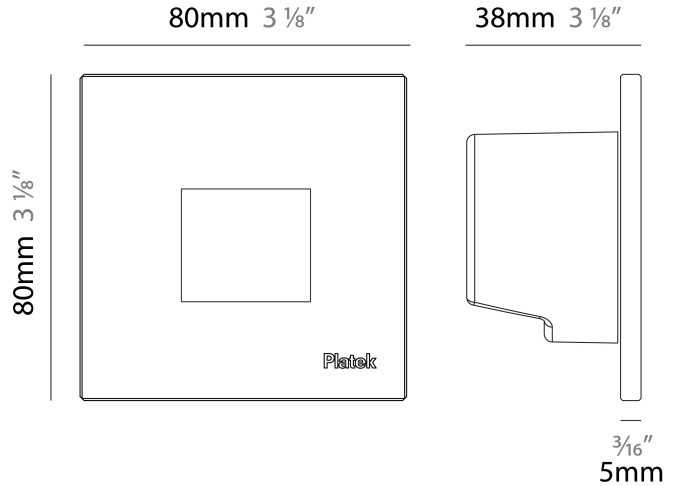

E9R147-

base number   Finish
Options

1. To build a product code in our configurator select the specify button on the base model # product page
2. To build a manual product code on this datasheet choose from the options listed below in blue font and add the suffix to the base model #

GENERAL

Series: Spiare _____
Brand: Platek _____
Division: Exterior _____
Mounting Type: Recessed _____
Mounting Location: Wall _____
Subcategory: Pedestrian _____

PHYSICAL

Shape: Square _____
Length (mm): 80 _____
Length (in): 3 1/8 _____
Height (mm): 80 _____
Depth (mm): 37.5 _____
Height (in): 3 1/8 _____
Depth (in): 1 1/2 _____
Light Distribution: Direct _____
Diffuser: Clear tempered glass _____
Fixture Finish: [BLK / WHI / GRY / COR / ANT / BRZ](#) _____
Fixture Material: Aluminum Die Cast _____

ELECTRICAL

Lamp Type: LED (Zhaga Standard) _____
Input Wattage (W): 6 _____
Dimming: Non-Dimmable _____
Driver Included: Yes _____
Driver Location: Remote _____
Driver Type: Constant Voltage - 120 Vac _____
Driver Class: Class 2 _____
Input Voltage (V): 120 _____
Output Voltage (V): 24 _____

LED

Number of LEDs: 1 _____
Color Temperature (°K): 3000 _____
Max. Delivered Lumen (lm): 10 _____
Nominal Lumen (lm): 250 _____
CRI: >80 CRI _____
Lamp Life (hrs): 50000 _____

OPTICAL

Beam Angle: Asymmetrical _____

RATINGS AND CERTIFICATIONS

Certified By: Certified for North American Standards _____
IP rating: IP65 _____
IK Rating: IK05 _____