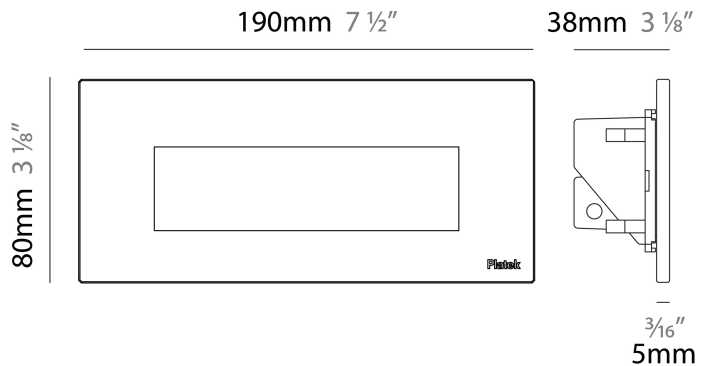

PROJECT
TYPE
SPECIFIER
QUANTITY
DATE

SPIARE RECESSED

E9R155-

base number   Finish
Options

1. To build a product code in our configurator select the specify button on the base model # product page
2. To build a manual product code on this datasheet choose from the options listed below in blue font and add the suffix to the base model #

GENERAL

Series: Spiare
Brand: Platek
Division: Exterior
Mounting Type: Recessed
Mounting Location: Wall
Subcategory: Pedestrian

PHYSICAL

Shape: Square
Length (mm): 190
Length (in): 7 1/2
Height (mm): 80
Depth (mm): 37.5
Height (in): 3 1/8
Depth (in): 1 1/2
Light Distribution: Direct
Diffuser: Clear tempered glass
Fixture Finish: BLK / WHI / GRY / COR / ANT / BRZ
Fixture Material: Aluminum Die Cast

ELECTRICAL

Lamp Type: LED
Input Wattage (W): 8
Dimming: Non-Dimmable
Driver Included: No
Driver Location: Remote
Driver Type: Constant Voltage - 120 Vac
Driver Class: Class 2
Housing: ENCP4
Input Voltage (V): 120
Output Voltage (V): 24

LED

Number of LEDs: 1
Color Temperature (°K): 3000
Max. Delivered Lumen (lm): 60
Nominal Lumen (lm): 550
CRI: >80 CRI
Lamp Life (hrs): 50000

OPTICAL

Beam Angle: Diffused

RATINGS AND CERTIFICATIONS

Certified By: Certified for North American Standards
IP rating: IP65
IK Rating: IK05