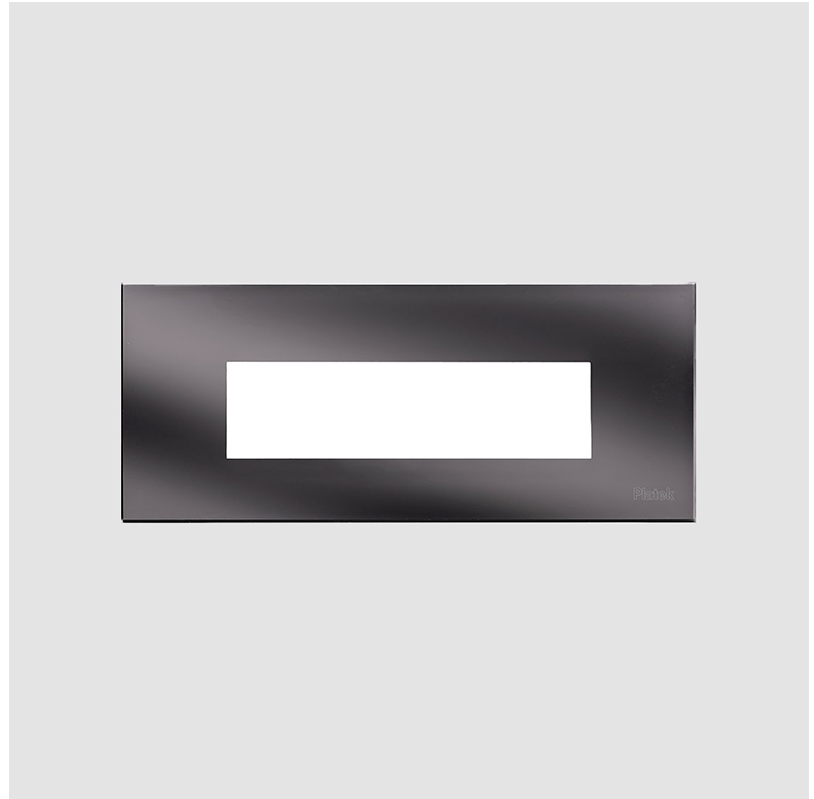

PROJECT
TYPE
SPECIFIER
QUANTITY
DATE

SPIARE RECESSED

E9R155-

base number   Finish
Options

1. To build a product code in our configurator select the specify button on the base model # product page
2. To build a manual product code on this datasheet choose from the options listed below in blue font and add the suffix to the base model #

GENERAL

Series: Spiare
Brand: Platek
Division: Exterior
Mounting Type: Recessed
Mounting Location: Wall
Subcategory: Pedestrian

PHYSICAL

Shape: Square
Length (mm): 190
Length (in): 7 1/2
Height (mm): 80
Depth (mm): 37.5
Height (in): 3 1/8
Depth (in): 1 1/2
Light Distribution: Direct
Diffuser: Clear tempered glass
Fixture Finish: BLK / WHI / GRY / COR / ANT / BRZ
Fixture Material: Aluminum Die Cast

ELECTRICAL

Lamp Type: LED
Input Wattage (W): 8
Dimming: Non-Dimmable
Driver Included: No
Driver Location: Remote
Driver Type: Constant Voltage - 120 Vac
Driver Class: Class 2
Housing: ENCP4
Input Voltage (V): 120
Output Voltage (V): 24

LED

Number of LEDs: 1
Color Temperature (°K): 3000
Max. Delivered Lumen (lm): 60
Nominal Lumen (lm): 550
CRI: >80 CRI
Lamp Life (hrs): 50000

OPTICAL

Beam Angle: Diffused

RATINGS AND CERTIFICATIONS

Certified By: Certified for North American Standards
IP rating: IP65
IK Rating: IK05