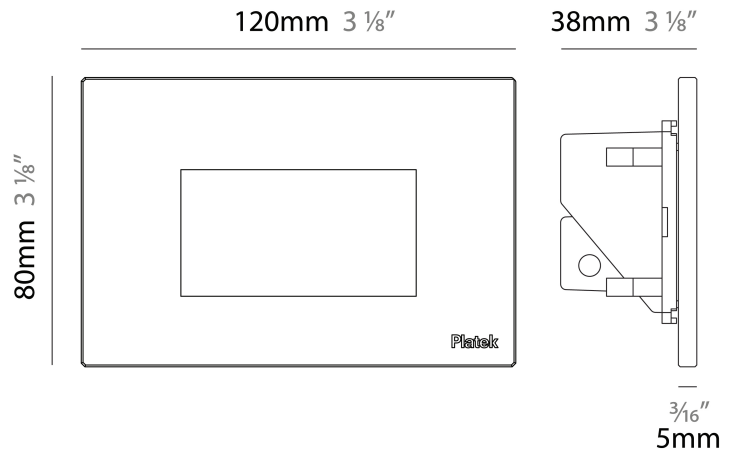

PROJECT
TYPE
SPECIFIER
QUANTITY
DATE

SPIARE RECESSED

E9R151-

base number   Finish
Options

1. To build a product code in our configurator select the specify button on the base model # product page
2. To build a manual product code on this datasheet choose from the options listed below in blue font and add the suffix to the base model #

GENERAL

Series: Spiare
Brand: Platek
Division: Exterior
Mounting Type: Recessed
Mounting Location: Wall
Subcategory: Pedestrian

PHYSICAL

Shape: Square
Length (mm): 120
Length (in): 4 3/4
Height (mm): 80
Depth (mm): 37.5
Height (in): 3 1/8
Depth (in): 1 1/2
Light Distribution: Direct
Diffuser: Clear tempered glass
Fixture Finish: BLK / WHI / GRY / COR / ANT / BRZ
Fixture Material: Aluminum Die Cast

ELECTRICAL

Lamp Type: LED
Input Wattage (W): 6
Dimming: Non-Dimmable
Driver Included: No
Driver Location: Remote
Driver Type: Constant Voltage - 120 Vac
Driver Class: Class 2
Housing: ENCP4
Input Voltage (V): 120
Output Voltage (V): 24

LED

Number of LEDs: 1
Color Temperature (°K): 3000
Max. Delivered Lumen (lm): 50
Nominal Lumen (lm): 250
CRI: >80 CRI
Lamp Life (hrs): 50000

OPTICAL

Beam Angle: Asymmetrical

RATINGS AND CERTIFICATIONS

Certified By: Certified for North American Standards
IP rating: IP65
IK Rating: IK05