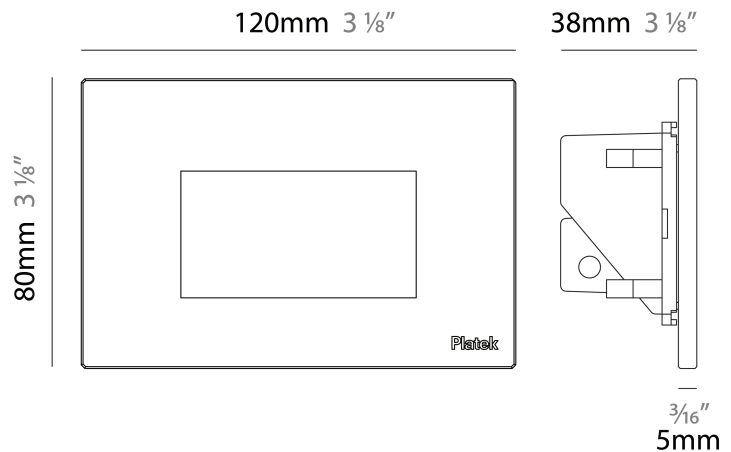

PROJECT
TYPE
SPECIFIER
QUANTITY
DATE

SPIARE RECESSED

E9R150-

base number
Color   Finish
Temperature   Options

1. To build a product code in our configurator select the specify button on the base model # product page
2. To build a manual product code on this datasheet choose from the options listed below in blue font and add the suffix to the base model #

GENERAL

Series: Spiare
Brand: Platek
Division: Exterior
Mounting Type: Recessed
Mounting Location: Wall
Subcategory: Pedestrian

PHYSICAL

Shape: Square
Length (mm): 120
Length (in): 4 3/4
Height (mm): 80
Depth (mm): 37.5
Height (in): 3 1/8
Depth (in): 1 1/2
Light Distribution: Direct
Diffuser: Clear tempered glass
Fixture Finish: [BLK / WHI / GRY / COR / ANT / BRZ](#)
Fixture Material: Aluminum Die Cast

ELECTRICAL

Lamp Type: LED
Input Wattage (W): 6
Dimming: Non-Dimmable
Driver Included: No
Driver Location: Remote
Driver Type: Constant Voltage - 120 Vac
Driver Class: Class 2
Housing: ENCP4
Input Voltage (V): 120
Output Voltage (V): 24

LED

Number of LEDs: 1
Color Temperature (°K): [2700 / 3000 / 4000](#)
Max. Delivered Lumen (lm): 50
Nominal Lumen (lm): 400/415
CRI: >80 CRI
Lamp Life (hrs): 50000

OPTICAL

Beam Angle: Diffused

RATINGS AND CERTIFICATIONS

Certified By: Certified for North American Standards
IP rating: IP65
IK Rating: IK05