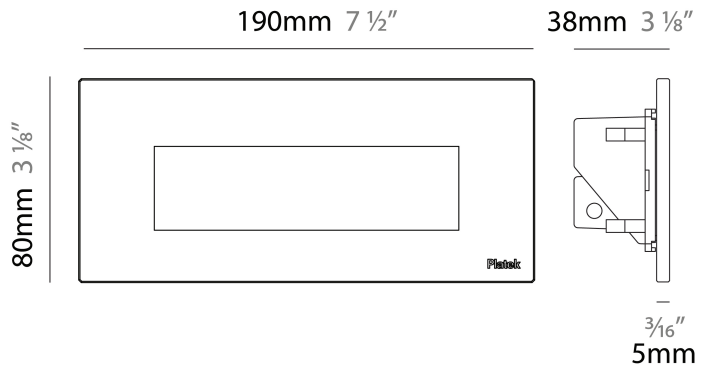

PROJECT
TYPE
SPECIFIER
QUANTITY
DATE

SPIARE RECESSED

E9R152-

base number   Color   Finish
Temperature   Options

1. To build a product code in our configurator select the specify button on the base model # product page
2. To build a manual product code on this datasheet choose from the options listed below in blue font and add the suffix to the base model #

GENERAL

Series: Spiare
Brand: Platek
Division: Exterior
Mounting Type: Recessed
Mounting Location: Wall
Subcategory: Pedestrian

PHYSICAL

Shape: Square
Length (mm): 190
Length (in): 7 1/2
Height (mm): 80
Depth (mm): 37.5
Height (in): 3 1/8
Depth (in): 1 1/2
Light Distribution: Asymmetric
Diffuser: Clear tempered glass
Fixture Finish: BLK / WHI / GRY / COR / ANT / BRZ
Fixture Material: Aluminum Die Cast

ELECTRICAL

Lamp Type: LED
Input Wattage (W): 8
Dimming: Non-Dimmable
Driver Included: No
Driver Location: Remote
Driver Type: Constant Voltage - 120 Vac
Driver Class: Class 2
Housing: ENCP4
Input Voltage (V): 120
Output Voltage (V): 24

LED

Number of LEDs: 1
Color Temperature (°K): 2700 / 3000 / 4000
Max. Delivered Lumen (lm): 150
Nominal Lumen (lm): 570
CRI: >80 CRI
Lamp Life (hrs): 50000

OPTICAL

Beam Angle: Asymmetrical

RATINGS AND CERTIFICATIONS

Certified By: Certified for North American Standards
IP rating: IP65
IK Rating: IK05