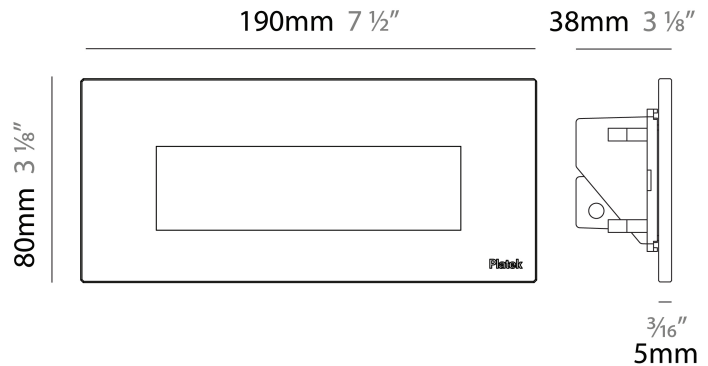

PROJECT
TYPE
SPECIFIER
QUANTITY
DATE

SPIARE RECESSED

E9R154-

base number   Color   Finish
Temperature   Options

1. To build a product code in our configurator select the specify button on the base model # product page
2. To build a manual product code on this datasheet choose from the options listed below in blue font and add the suffix to the base model #

GENERAL

Series: Spiare
Brand: Platek
Division: Exterior
Mounting Type: Recessed
Mounting Location: Wall
Subcategory: Pedestrian

PHYSICAL

Shape: Square
Length (mm): 190
Length (in): 7 ½
Height (mm): 80
Depth (mm): 37.5
Height (in): 3 ⅛
Depth (in): 1 ½
Light Distribution: Direct
Diffuser: Clear tempered glass
Fixture Finish: [BLK / WHI / GRY / COR / ANT / BRZ](#)
Fixture Material: Aluminum Die Cast

ELECTRICAL

Lamp Type: LED
Input Wattage (W): 8
Dimming: Non-Dimmable
Driver Included: No
Driver Location: Remote
Driver Type: Constant Voltage - 120 Vac
Driver Class: Class 2
Housing: ENCP4
Input Voltage (V): 120
Output Voltage (V): 24

LED

Number of LEDs: 1
Color Temperature (°K): [2700 / 3000 / 4000](#)
Max. Delivered Lumen (lm): 60
Nominal Lumen (lm): 550
CRI: >80 CRI
Lamp Life (hrs): 50000

OPTICAL

Beam Angle: Diffused

RATINGS AND CERTIFICATIONS

Certified By: Certified for North American Standards
IP rating: IP65
IK Rating: IK05