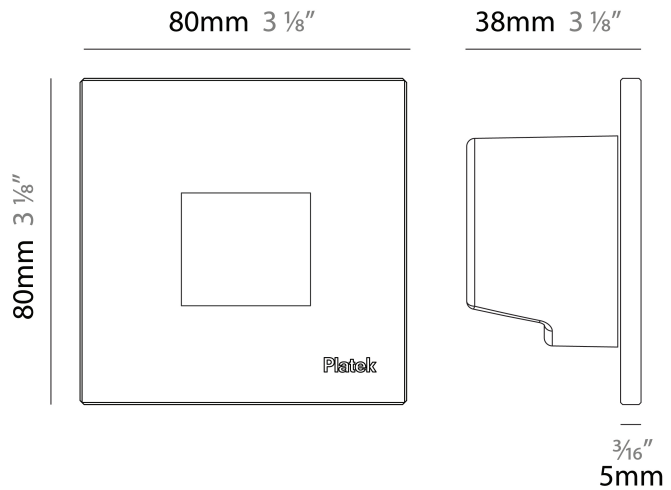

PROJECT
TYPE
SPECIFIER
QUANTITY
DATE

SPIARE RECESSED

E9R145-

base number   Finish
Options

1. To build a product code in our configurator select the specify button on the base model # product page
2. To build a manual product code on this datasheet choose from the options listed below in blue font and add the suffix to the base model #

GENERAL

Series: Spiare
Brand: Platek
Division: Exterior
Mounting Type: Recessed
Mounting Location: Wall
Subcategory: Pedestrian

PHYSICAL

Shape: Square
Length (mm): 80
Length (in): 3 1/8
Height (mm): 80
Depth (mm): 37.5
Height (in): 3 1/8
Depth (in): 1 1/2
Light Distribution: Direct
Diffuser: Clear tempered glass
Fixture Finish: BLK / WHI / GRY / COR / ANT / BRZ
Fixture Material: Aluminum Die Cast
Cut-out Measurements: 200 x 44.5mm

ELECTRICAL

Lamp Type: LED (Zhaga Standard)
Input Wattage (W): 2.5
Total Output Wattage (W): 1.9
Dimming: Non-Dimmable
Driver Included: Yes
Driver Location: Remote
Driver Type: Constant Voltage - 120 Vac
Driver Class: Class 2
Input Voltage (V): 120
Output Voltage (V): 24

LED

Number of LEDs: 1
Color Temperature (°K): 3000
Max. Delivered Lumen (lm): 25
Nominal Lumen (lm): 250
CRI: >80 CRI
Lamp Life (hrs): 50000

OPTICAL

Beam Angle: Asymmetrical

RATINGS AND CERTIFICATIONS

Certified By: Certified for North American Standards
IP rating: IP65
IK Rating: IK05