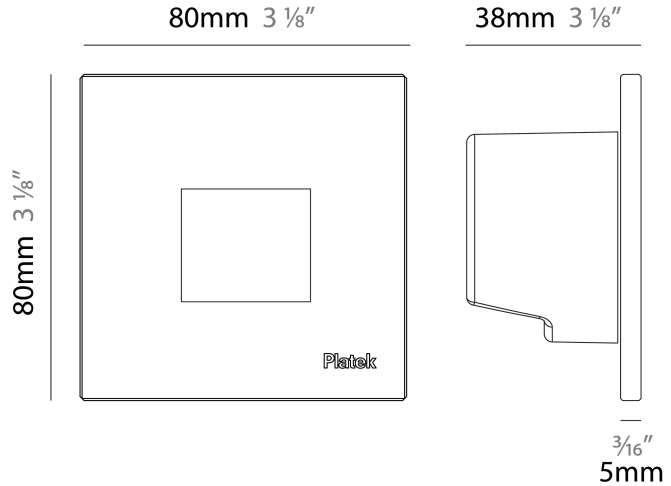

E9R147-

base number   Finish
Options

1. To build a product code in our configurator select the specify button on the base model # product page
2. To build a manual product code on this datasheet choose from the options listed below in blue font and add the suffix to the base model #

GENERAL

Series: Spiare _____
Brand: Platek _____
Division: Exterior _____
Mounting Type: Recessed _____
Mounting Location: Wall _____
Subcategory: Pedestrian _____

PHYSICAL

Shape: Square _____
Length (mm): 80 _____
Length (in): 3 1/8 _____
Height (mm): 80 _____
Depth (mm): 37.5 _____
Height (in): 3 1/8 _____
Depth (in): 1 1/2 _____
Light Distribution: Direct _____
Diffuser: Clear tempered glass _____
Fixture Finish: [BLK / WHI / GRY / COR / ANT / BRZ](#) _____
Fixture Material: Aluminum Die Cast _____

ELECTRICAL

Lamp Type: LED (Zhaga Standard) _____
Input Wattage (W): 6 _____
Dimming: Non-Dimmable _____
Driver Included: Yes _____
Driver Location: Remote _____
Driver Type: Constant Voltage - 120 Vac _____
Driver Class: Class 2 _____
Input Voltage (V): 120 _____
Output Voltage (V): 24 _____

LED

Number of LEDs: 1 _____
Color Temperature (°K): 3000 _____
Max. Delivered Lumen (lm): 10 _____
Nominal Lumen (lm): 250 _____
CRI: >80 CRI _____
Lamp Life (hrs): 50000 _____

OPTICAL

Beam Angle: Asymmetrical _____

RATINGS AND CERTIFICATIONS

Certified By: Certified for North American Standards _____
IP rating: IP65 _____
IK Rating: IK05 _____