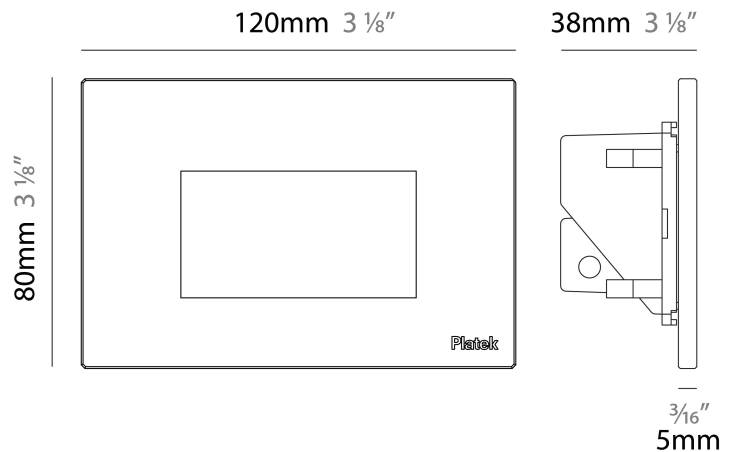

PROJECT	_____
TYPE	_____
SPECIFIER	_____
QUANTITY	_____
DATE	_____

SPIARE RECESSED

E9R150- _____ - _____
base number   Color   Finish
                         Temperature   Options

1. To build a product code in our configurator select the specify button on the base model # product page
2. To build a manual product code on this datasheet choose from the options listed below in blue font and add the suffix to the base model #

GENERAL

Series: Spiare
Brand: Platek
Division: Exterior
Mounting Type: Recessed
Mounting Location: Wall
Subcategory: Pedestrian

PHYSICAL

Shape: Square
Length (mm): 120
Length (in): 4 ¾
Height (mm): 80
Depth (mm): 37.5
Height (in): 3 ⅛
Depth (in): 1 ½
Light Distribution: Direct
Diffuser: Clear tempered glass
Fixture Finish: [BLK / WHI / GRY / COR / ANT / BRZ](#)
Fixture Material: Aluminum Die Cast

ELECTRICAL

Lamp Type: LED
Input Wattage (W): 6
Dimming: Non-Dimmable
Driver Included: No
Driver Location: Remote
Driver Type: Constant Voltage - 120 Vac
Driver Class: Class 2
Housing: ENCP4
Input Voltage (V): 120
Output Voltage (V): 24

LED

Number of LEDs: 1
Color Temperature (°K): [2700 / 3000 / 4000](#)
Max. Delivered Lumen (lm): 50
Nominal Lumen (lm): 400/415
CRI: >80 CRI
Lamp Life (hrs): 50000

OPTICAL

Beam Angle: Diffused

RATINGS AND CERTIFICATIONS

Certified By: Certified for North American Standards
IP rating: IP65
IK Rating: IK05