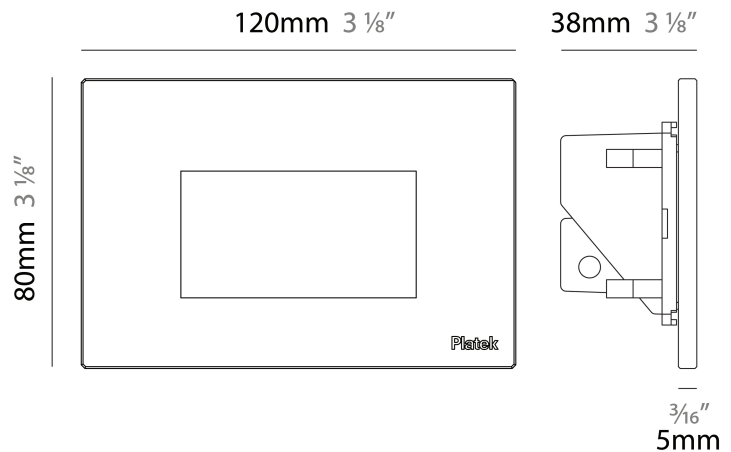

PROJECT
TYPE
SPECIFIER
QUANTITY
DATE

SPIARE RECESSED

E9R148- -
base number   Color   Finish
                         Temperature   Options

1. To build a product code in our configurator select the specify button on the base model # product page
2. To build a manual product code on this datasheet choose from the options listed below in blue font and add the suffix to the base model #

GENERAL

Series: Spiare
Brand: Platek
Division: Exterior
Mounting Type: Recessed
Mounting Location: Wall
Subcategory: Pedestrian

PHYSICAL

Shape: Square
Length (mm): 120
Length (in): 4 ¾
Height (mm): 80
Depth (mm): 37.5
Height (in): 3 ⅛
Depth (in): 1 ½
Light Distribution: Asymmetric
Diffuser: Clear tempered glass
Fixture Finish: [BLK / WHI / GRY / COR / ANT / BRZ](#)
Fixture Material: Aluminum Die Cast

ELECTRICAL

Lamp Type: LED
Input Wattage (W): 6
Dimming: Non-Dimmable
Driver Included: No
Driver Location: Remote
Driver Type: Constant Voltage - 120 Vac
Driver Class: Class 2
Housing: ENCP4
Input Voltage (V): 120 - 277
Output Voltage (V): 24

LED

Number of LEDs: 1
Color Temperature (°K): [2700 / 3000 / 4000](#)
Max. Delivered Lumen (lm): 130
Nominal Lumen (lm): 400 / 415
CRI: >80 CRI
Lamp Life (hrs): 50000

OPTICAL

Beam Angle: Asymmetrical

RATINGS AND CERTIFICATIONS

Certified By: Certified for North American Standards
IP rating: IP65
IK Rating: IK05