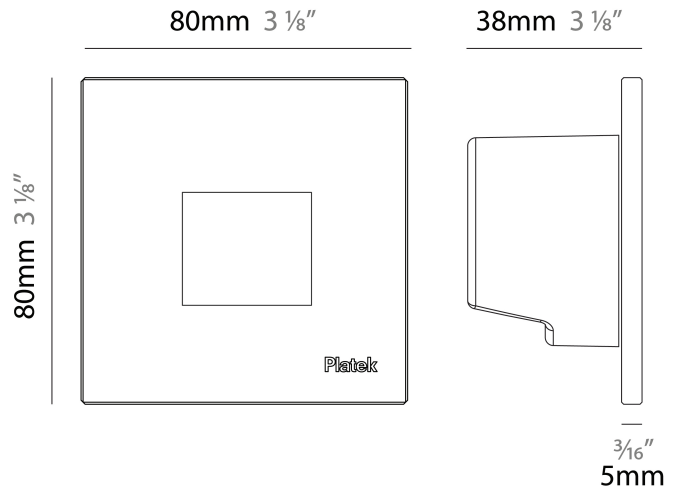

PROJECT
TYPE
SPECIFIER
QUANTITY
DATE

SPIARE RECESSED

E9R146- -

base number   Color   Finish
Temperature   Options

1. To build a product code in our configurator select the specify button on the base model # product page
2. To build a manual product code on this datasheet choose from the options listed below in blue font and add the suffix to the base model #

GENERAL

Series: Spiare
Brand: Platek
Division: Exterior
Mounting Type: Recessed
Mounting Location: Wall
Subcategory: Pedestrian

PHYSICAL

Shape: Square
Length (mm): 80
Length (in): 3 1/8
Height (mm): 80
Depth (mm): 37.5
Height (in): 3 1/8
Depth (in): 1 1/2
Light Distribution: Direct
Diffuser: Clear tempered glass
Fixture Finish: [BLK / WHI / GRY / COR / ANT / BRZ](#)
Fixture Material: Aluminum Die Cast

ELECTRICAL

Lamp Type: LED (Zhaga Standard)
Input Wattage (W): 2.5
Total Output Wattage (W): 1.9
Dimming: Non-Dimmable
Driver Included: Yes
Driver Location: Remote
Driver Type: Constant Voltage - 120 Vac
Driver Class: Class 2
Input Voltage (V): 120
Output Voltage (V): 24

LED

Number of LEDs: 1
Color Temperature (°K): [2700 / 3000 / 4000](#)
Max. Delivered Lumen (lm): 10
Nominal Lumen (lm): 250 / 260
CRI: >80 CRI
Lamp Life (hrs): 50000

OPTICAL

Beam Angle: Diffused

RATINGS AND CERTIFICATIONS

Certified By: Certified for North American Standards
IP rating: IP65
IK Rating: IK05