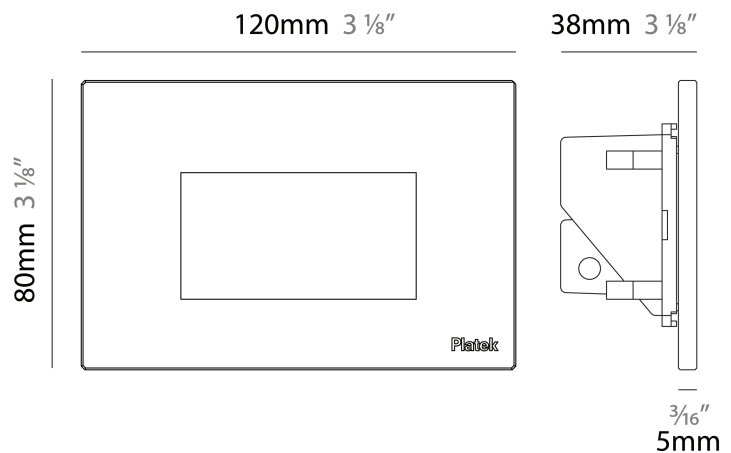

PROJECT
TYPE
SPECIFIER
QUANTITY
DATE

SPIARE RECESSED

E9R151-

base number   Finish
Options

1. To build a product code in our configurator select the specify button on the base model # product page
2. To build a manual product code on this datasheet choose from the options listed below in blue font and add the suffix to the base model #

GENERAL

Series: Spiare
Brand: Platek
Division: Exterior
Mounting Type: Recessed
Mounting Location: Wall
Subcategory: Pedestrian

PHYSICAL

Shape: Square
Length (mm): 120
Length (in): 4 ¾
Height (mm): 80
Depth (mm): 37.5
Height (in): 3 ⅙
Depth (in): 1 ½
Light Distribution: Direct
Diffuser: Clear tempered glass
Fixture Finish: BLK / WHI / GRY / COR / ANT / BRZ
Fixture Material: Aluminum Die Cast

ELECTRICAL

Lamp Type: LED
Input Wattage (W): 6
Dimming: Non-Dimmable
Driver Included: No
Driver Location: Remote
Driver Type: Constant Voltage - 120 Vac
Driver Class: Class 2
Housing: ENCP4
Input Voltage (V): 120
Output Voltage (V): 24

LED

Number of LEDs: 1
Color Temperature (°K): 3000
Max. Delivered Lumen (lm): 50
Nominal Lumen (lm): 250
CRI: >80 CRI
Lamp Life (hrs): 50000

OPTICAL

Beam Angle: Asymmetrical

RATINGS AND CERTIFICATIONS

Certified By: Certified for North American Standards
IP rating: IP65
IK Rating: IK05