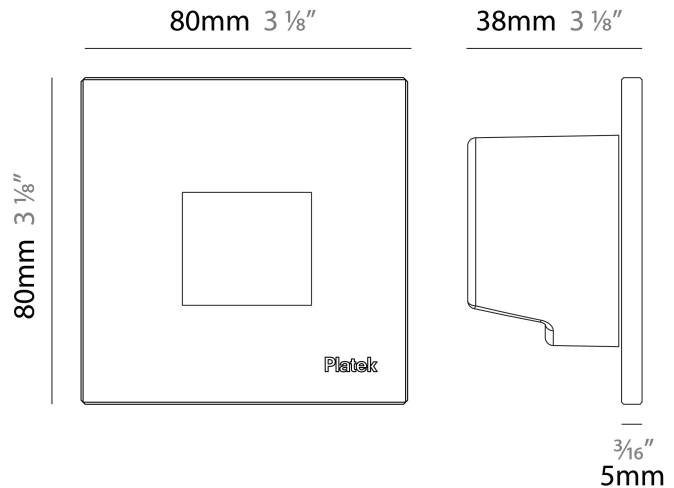

PROJECT	_____
TYPE	_____
SPECIFIER	_____
QUANTITY	_____
DATE	_____

SPIARE RECESSED

E9R146- _____ - _____
base number   Color   Finish
                          Temperature   Options

1. To build a product code in our configurator select the specify button on the base model # product page
2. To build a manual product code on this datasheet choose from the options listed below in blue font and add the suffix to the base model #

GENERAL

Series: Spiare
Brand: Platek
Division: Exterior
Mounting Type: Recessed
Mounting Location: Wall
Subcategory: Pedestrian

PHYSICAL

Shape: Square
Length (mm): 80
Length (in): 3 1/8"
Height (mm): 80
Depth (mm): 37.5
Height (in): 3 1/8"
Depth (in): 1 1/2"
Light Distribution: Direct
Diffuser: Clear tempered glass
Fixture Finish: [BLK / WHI / GRY / COR / ANT / BRZ](#)
Fixture Material: Aluminum Die Cast

ELECTRICAL

Lamp Type: LED (Zhaga Standard)
Input Wattage (W): 2.5
Total Output Wattage (W): 1.9
Dimming: Non-Dimmable
Driver Included: Yes
Driver Location: Remote
Driver Type: Constant Voltage - 120 Vac
Driver Class: Class 2
Input Voltage (V): 120
Output Voltage (V): 24

LED

Number of LEDs: 1
Color Temperature (°K): [2700 / 3000 / 4000](#)
Max. Delivered Lumen (lm): 10
Nominal Lumen (lm): 250 / 260
CRI: >80 CRI
Lamp Life (hrs): 50000

OPTICAL

Beam Angle: Diffused

RATINGS AND CERTIFICATIONS

Certified By: Certified for North American Standards
IP rating: IP65
IK Rating: IK05