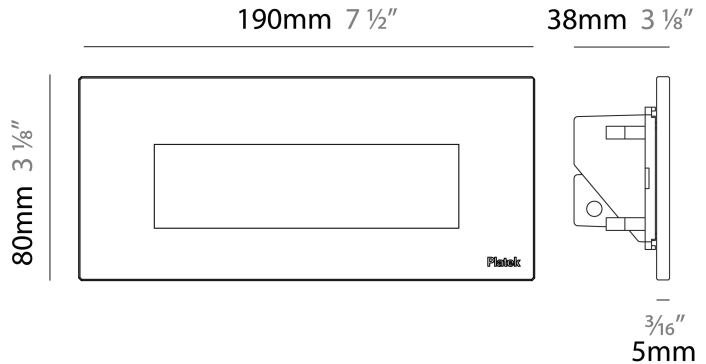

SPIARE RECESSED

E9R152- -

base number
Color   Finish
Temperature   Options

1. To build a product code in our configurator select the specify button on the base model # product page
2. To build a manual product code on this datasheet choose from the options listed below in blue font and add the suffix to the base model #

GENERAL

Series: Spiare
Brand: Platek
Division: Exterior
Mounting Type: Recessed
Mounting Location: Wall
Subcategory: Pedestrian

PHYSICAL

Shape: Square
Length (mm): 190
Length (in): 7 ½
Height (mm): 80
Depth (mm): 37.5
Height (in): 3 ⅛
Depth (in): 1 ½
Light Distribution: Asymmetric
Diffuser: Clear tempered glass
Fixture Finish: [BLK / WHI / GRY / COR / ANT / BRZ](#)
Fixture Material: Aluminum Die Cast

ELECTRICAL

Lamp Type: LED
Input Wattage (W): 8
Dimming: Non-Dimmable
Driver Included: No
Driver Location: Remote
Driver Type: Constant Voltage - 120 Vac
Driver Class: Class 2
Housing: ENCP4
Input Voltage (V): 120
Output Voltage (V): 24

LED

Number of LEDs: 1
Color Temperature (°K): [2700 / 3000 / 4000](#)
Max. Delivered Lumen (lm): 150
Nominal Lumen (lm): 570
CRI: >80 CRI
Lamp Life (hrs): 50000

OPTICAL

Beam Angle: Asymmetrical

RATINGS AND CERTIFICATIONS

Certified By: Certified for North American Standards
IP rating: IP65
IK Rating: IK05