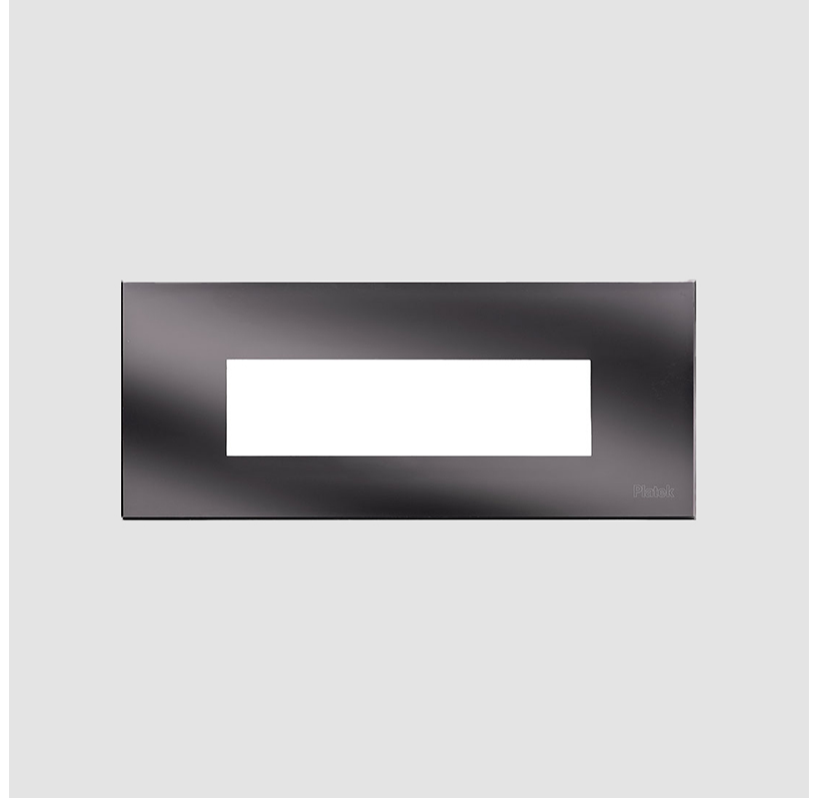

SPIARE RECESSED

E9R152- -

base number
Color   Finish
Temperature   Options

1. To build a product code in our configurator select the specify button on the base model # product page
2. To build a manual product code on this datasheet choose from the options listed below in blue font and add the suffix to the base model #

GENERAL

Series: Spiare
Brand: Platek
Division: Exterior
Mounting Type: Recessed
Mounting Location: Wall
Subcategory: Pedestrian

PHYSICAL

Shape: Square
Length (mm): 190
Length (in): 7 ½
Height (mm): 80
Depth (mm): 37.5
Height (in): 3 ⅛
Depth (in): 1 ½
Light Distribution: Asymmetric
Diffuser: Clear tempered glass
Fixture Finish: [BLK / WHI / GRY / COR / ANT / BRZ](#)
Fixture Material: Aluminum Die Cast

ELECTRICAL

Lamp Type: LED
Input Wattage (W): 8
Dimming: Non-Dimmable
Driver Included: No
Driver Location: Remote
Driver Type: Constant Voltage - 120 Vac
Driver Class: Class 2
Housing: ENCP4
Input Voltage (V): 120
Output Voltage (V): 24

LED

Number of LEDs: 1
Color Temperature (°K): [2700 / 3000 / 4000](#)
Max. Delivered Lumen (lm): 150
Nominal Lumen (lm): 570
CRI: >80 CRI
Lamp Life (hrs): 50000

OPTICAL

Beam Angle: Asymmetrical

RATINGS AND CERTIFICATIONS

Certified By: Certified for North American Standards
IP rating: IP65
IK Rating: IK05