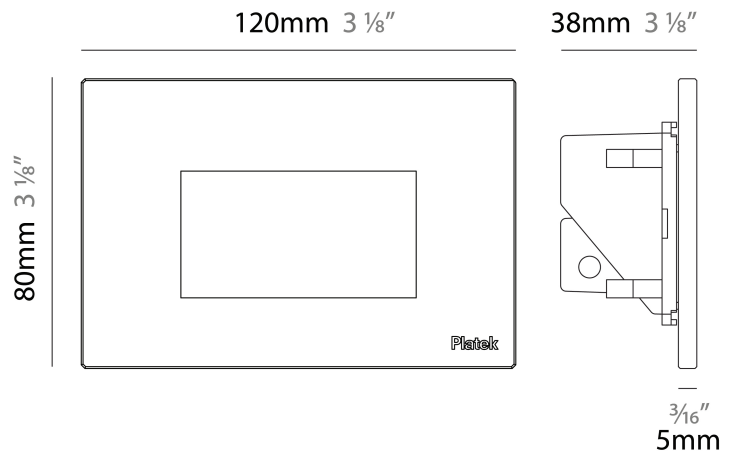

PROJECT
TYPE
SPECIFIER
QUANTITY
DATE

SPIARE RECESSED

E9R148-

base number   Color   Finish
Temperature   Options

1. To build a product code in our configurator select the specify button on the base model # product page
2. To build a manual product code on this datasheet choose from the options listed below in blue font and add the suffix to the base model #

GENERAL

Series: Spiare
Brand: Platek
Division: Exterior
Mounting Type: Recessed
Mounting Location: Wall
Subcategory: Pedestrian

PHYSICAL

Shape: Square
Length (mm): 120
Length (in): 4 3/4
Height (mm): 80
Depth (mm): 37.5
Height (in): 3 1/8
Depth (in): 1 1/2
Light Distribution: Asymmetric
Diffuser: Clear tempered glass
Fixture Finish: BLK / WHI / GRY / COR / ANT / BRZ
Fixture Material: Aluminum Die Cast

ELECTRICAL

Lamp Type: LED
Input Wattage (W): 6
Dimming: Non-Dimmable
Driver Included: No
Driver Location: Remote
Driver Type: Constant Voltage - 120 Vac
Driver Class: Class 2
Housing: ENCP4
Input Voltage (V): 120 - 277
Output Voltage (V): 24

LED

Number of LEDs: 1
Color Temperature (°K): 2700 / 3000 / 4000
Max. Delivered Lumen (lm): 130
Nominal Lumen (lm): 400 / 415
CRI: >80 CRI
Lamp Life (hrs): 50000

OPTICAL

Beam Angle: Asymmetrical

RATINGS AND CERTIFICATIONS

Certified By: Certified for North American Standards
IP rating: IP65
IK Rating: IK05