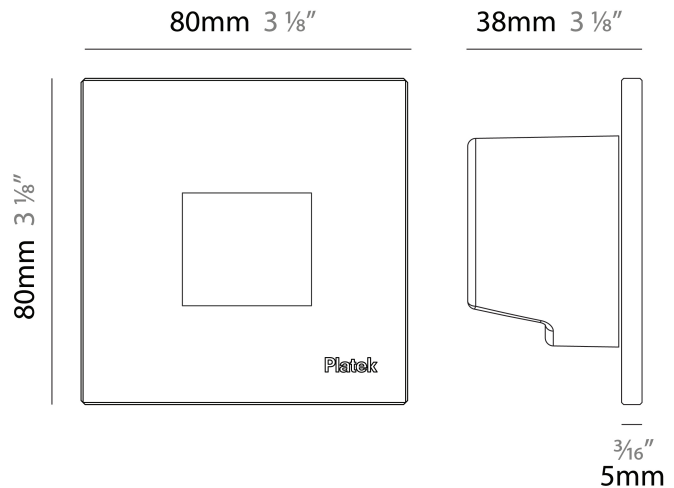

PROJECT	_____
TYPE	_____
SPECIFIER	_____
QUANTITY	_____
DATE	_____

SPIARE RECESSED

E9R144- _____ - _____
base number   Color   Finish
                          Temperature   Options

1. To build a product code in our configurator select the specify button on the base model # product page
2. To build a manual product code on this datasheet choose from the options listed below in blue font and add the suffix to the base model #

GENERAL

Series: Spiare
Brand: Platek
Division: Exterior
Mounting Type: Recessed
Mounting Location: Wall
Subcategory: Pedestrian

PHYSICAL

Shape: Square
Length (mm): 80
Length (in): 3 1/8
Height (mm): 80
Depth (mm): 37.5
Height (in): 3 1/8
Depth (in): 1 1/2
Light Distribution: Asymmetric
Diffuser: Clear tempered glass
Fixture Finish: [BLK / WHI / GRY / COR / ANT / BRZ](#)
Fixture Material: Aluminum Die Cast

ELECTRICAL

Lamp Type: LED (Zhaga Standard)
Input Wattage (W): 2.5
Total Output Wattage (W): 1.9
Dimming: Non-Dimmable
Driver Included: Yes
Driver Location: Remote
Driver Type: Constant Voltage - 120 Vac
Driver Class: Class 2
Input Voltage (V): 120
Output Voltage (V): 24

LED

Number of LEDs: 1
Color Temperature (°K): [2700 / 3000 / 4000](#)
Max. Delivered Lumen (lm): 25
Nominal Lumen (lm): 250 / 260
CRI: >80 CRI
Lamp Life (hrs): 50000

OPTICAL

Beam Angle: Asymmetrical

RATINGS AND CERTIFICATIONS

Certified By: Certified for North American Standards
IP rating: IP65
IK Rating: IK05