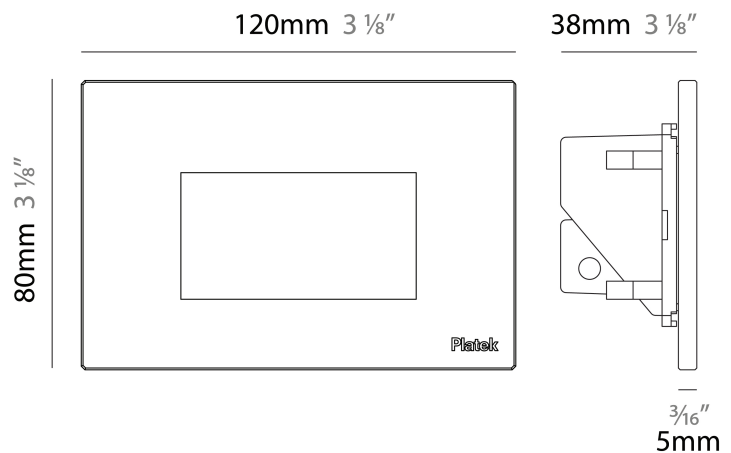

PROJECT
TYPE
SPECIFIER
QUANTITY
DATE

SPIARE RECESSED

E9R151-

base number   Finish
Options

1. To build a product code in our configurator select the specify button on the base model # product page
2. To build a manual product code on this datasheet choose from the options listed below in blue font and add the suffix to the base model #

GENERAL

Series: Spiare
Brand: Platek
Division: Exterior
Mounting Type: Recessed
Mounting Location: Wall
Subcategory: Pedestrian

PHYSICAL

Shape: Square
Length (mm): 120
Length (in): 4 3/4
Height (mm): 80
Depth (mm): 37.5
Height (in): 3 1/8
Depth (in): 1 1/2
Light Distribution: Direct
Diffuser: Clear tempered glass
Fixture Finish: [BLK / WHI / GRY / COR / ANT / BRZ](#)
Fixture Material: Aluminum Die Cast

ELECTRICAL

Lamp Type: LED
Input Wattage (W): 6
Dimming: Non-Dimmable
Driver Included: No
Driver Location: Remote
Driver Type: Constant Voltage - 120 Vac
Driver Class: Class 2
Housing: ENCP4
Input Voltage (V): 120
Output Voltage (V): 24

LED

Number of LEDs: 1
Color Temperature (°K): 3000
Max. Delivered Lumen (lm): 50
Nominal Lumen (lm): 250
CRI: >80 CRI
Lamp Life (hrs): 50000

OPTICAL

Beam Angle: Asymmetrical

RATINGS AND CERTIFICATIONS

Certified By: Certified for North American Standards
IP rating: IP65
IK Rating: IK05