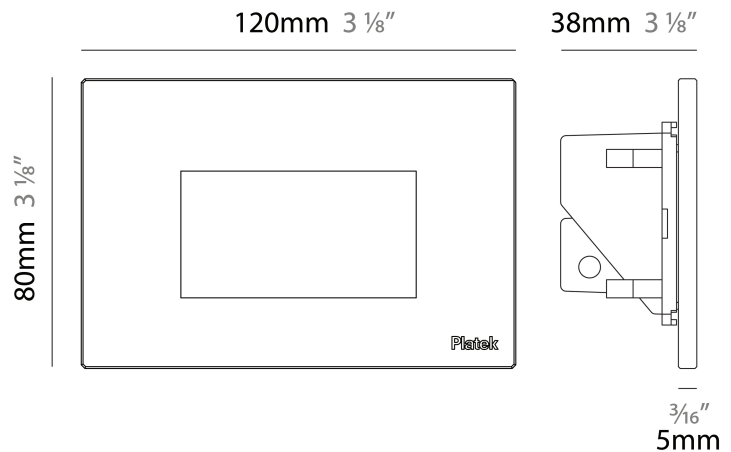

PROJECT
TYPE
SPECIFIER
QUANTITY
DATE

SPIARE RECESSED

E9R150- -
base number   Color   Finish
                         Temperature   Options

1. To build a product code in our configurator select the specify button on the base model # product page
2. To build a manual product code on this datasheet choose from the options listed below in blue font and add the suffix to the base model #

GENERAL

Series: Spiare
Brand: Platek
Division: Exterior
Mounting Type: Recessed
Mounting Location: Wall
Subcategory: Pedestrian

PHYSICAL

Shape: Square
Length (mm): 120
Length (in): 4 3/4
Height (mm): 80
Depth (mm): 37.5
Height (in): 3 1/8
Depth (in): 1 1/2
Light Distribution: Direct
Diffuser: Clear tempered glass
Fixture Finish: [BLK / WHI / GRY / COR / ANT / BRZ](#)
Fixture Material: Aluminum Die Cast

ELECTRICAL

Lamp Type: LED
Input Wattage (W): 6
Dimming: Non-Dimmable
Driver Included: No
Driver Location: Remote
Driver Type: Constant Voltage - 120 Vac
Driver Class: Class 2
Housing: ENCP4
Input Voltage (V): 120
Output Voltage (V): 24

LED

Number of LEDs: 1
Color Temperature (°K): [2700 / 3000 / 4000](#)
Max. Delivered Lumen (lm): 50
Nominal Lumen (lm): 400/415
CRI: >80 CRI
Lamp Life (hrs): 50000

OPTICAL

Beam Angle: Diffused

RATINGS AND CERTIFICATIONS

Certified By: Certified for North American Standards
IP rating: IP65
IK Rating: IK05