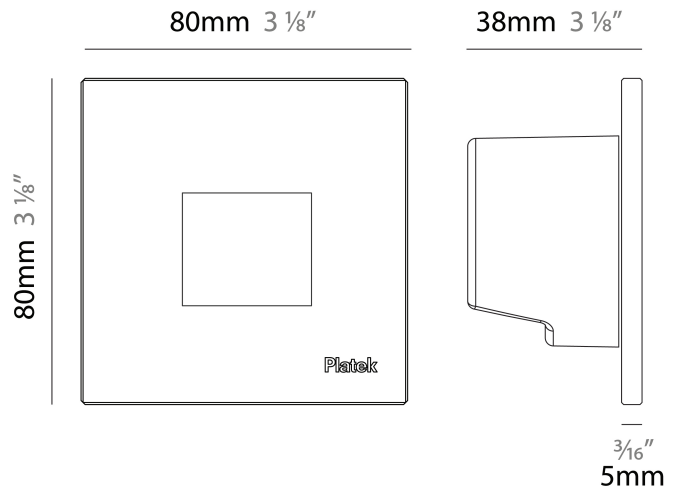

GENERAL

Series: Spiare _____
Brand: Platek _____
Division: Exterior _____
Mounting Type: Recessed _____
Mounting Location: Wall _____
Subcategory: Pedestrian _____

PHYSICAL

Shape: Square _____
Length (mm): 80 _____
Length (in): 3 1/8 _____
Height (mm): 80 _____
Depth (mm): 37.5 _____
Height (in): 3 1/8 _____
Depth (in): 1 1/2 _____
Light Distribution: Direct _____
Diffuser: Clear tempered glass _____
Fixture Finish: [BLK / WHI / GRY / COR / ANT / BRZ](#) _____
Fixture Material: Aluminum Die Cast _____
Cut-out Measurements: 200 x 44.5mm _____

ELECTRICAL

Lamp Type: LED (Zhaga Standard) _____
Input Wattage (W): 2.5 _____
Total Output Wattage (W): 1.9 _____
Dimming: Non-Dimmable _____
Driver Included: Yes _____
Driver Location: Remote _____
Driver Type: Constant Voltage - 120 Vac _____
Driver Class: Class 2 _____
Input Voltage (V): 120 _____
Output Voltage (V): 24 _____

LED

Number of LEDs: 1 _____
Color Temperature (°K): 3000 _____
Max. Delivered Lumen (lm): 25 _____
Nominal Lumen (lm): 250 _____
CRI: >80 CRI _____
Lamp Life (hrs): 50000 _____

OPTICAL

Beam Angle: Asymmetrical _____

RATINGS AND CERTIFICATIONS

Certified By: Certified for North American Standards _____
IP rating: IP65 _____
IK Rating: IK05 _____