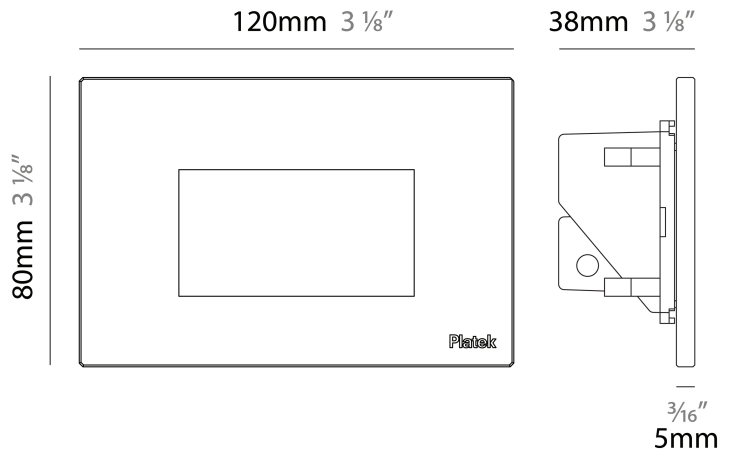

PROJECT
TYPE
SPECIFIER
QUANTITY
DATE

SPIARE RECESSED

E9R149-

base number   Finish
Options

1. To build a product code in our configurator select the specify button on the base model # product page
2. To build a manual product code on this datasheet choose from the options listed below in blue font and add the suffix to the base model #

GENERAL

Series: Spiare
Brand: Platek
Division: Exterior
Mounting Type: Recessed
Mounting Location: Wall
Subcategory: Pedestrian

PHYSICAL

Shape: Square
Length (mm): 120
Length (in): 4 ¾
Height (mm): 80
Depth (mm): 37.5
Height (in): 3 ⅛
Depth (in): 1 ½
Light Distribution: Direct
Diffuser: Clear tempered glass
Fixture Finish: BLK / WHI / GRY / COR / ANT / BRZ
Fixture Material: Aluminum Die Cast
Cut-out Measurements: 200 x 44.5mm

ELECTRICAL

Lamp Type: LED
Input Wattage (W): 6
Dimming: Non-Dimmable
Driver Included: No
Driver Location: Remote
Driver Type: Constant Voltage - 120 Vac
Driver Class: Class 2
Housing: ENCP4
Input Voltage (V): 120
Output Voltage (V): 24

LED

Number of LEDs: 1
Color Temperature (°K): 3000
Max. Delivered Lumen (lm): 130
Nominal Lumen (lm): 400
CRI: >80 CRI
Lamp Life (hrs): 50000

OPTICAL

Beam Angle: Asymmetrical

RATINGS AND CERTIFICATIONS

Certified By: Certified for North American Standards
IP rating: IP65
IK Rating: IK05