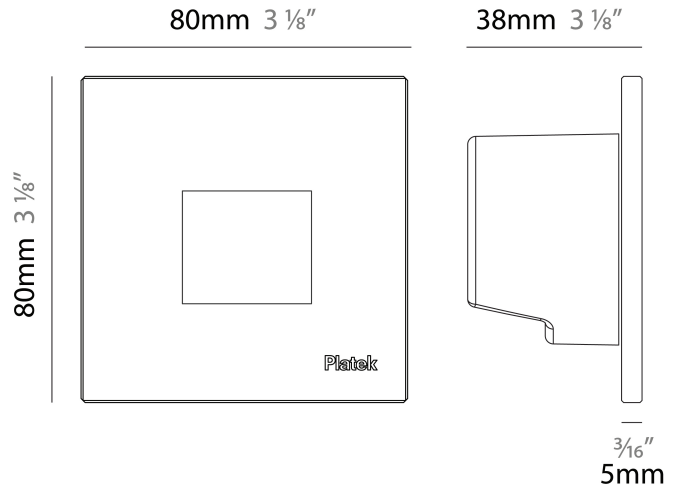

PROJECT
TYPE
SPECIFIER
QUANTITY
DATE

SPIARE RECESSED

E9R147-

base number   Finish
Options

1. To build a product code in our configurator select the specify button on the base model # product page
2. To build a manual product code on this datasheet choose from the options listed below in blue font and add the suffix to the base model #

GENERAL

Series: Spiare
Brand: Platek
Division: Exterior
Mounting Type: Recessed
Mounting Location: Wall
Subcategory: Pedestrian

PHYSICAL

Shape: Square
Length (mm): 80
Length (in): 3 1/8
Height (mm): 80
Depth (mm): 37.5
Height (in): 3 1/8
Depth (in): 1 1/2
Light Distribution: Direct
Diffuser: Clear tempered glass
Fixture Finish: BLK / WHI / GRY / COR / ANT / BRZ
Fixture Material: Aluminum Die Cast

ELECTRICAL

Lamp Type: LED (Zhaga Standard)
Input Wattage (W): 6
Dimming: Non-Dimmable
Driver Included: Yes
Driver Location: Remote
Driver Type: Constant Voltage - 120 Vac
Driver Class: Class 2
Input Voltage (V): 120
Output Voltage (V): 24

LED

Number of LEDs: 1
Color Temperature (°K): 3000
Max. Delivered Lumen (lm): 10
Nominal Lumen (lm): 250
CRI: >80 CRI
Lamp Life (hrs): 50000

OPTICAL

Beam Angle: Asymmetrical

RATINGS AND CERTIFICATIONS

Certified By: Certified for North American Standards
IP rating: IP65
IK Rating: IK05