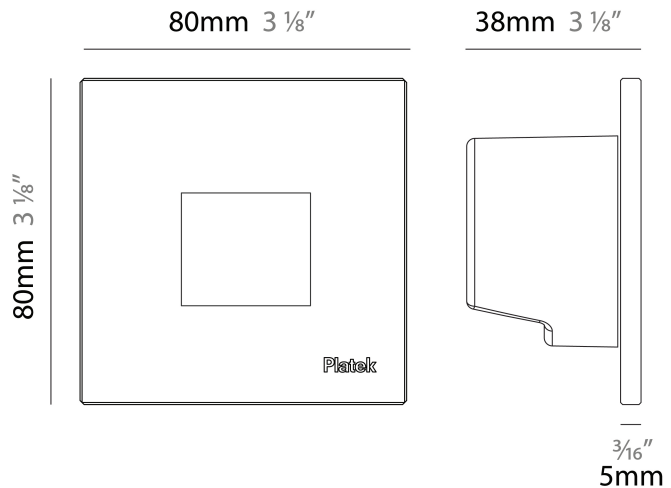

PROJECT
TYPE
SPECIFIER
QUANTITY
DATE

SPIARE RECESSED

E9R145-

base number   Finish
Options

1. To build a product code in our configurator select the specify button on the base model # product page
2. To build a manual product code on this datasheet choose from the options listed below in blue font and add the suffix to the base model #

GENERAL

Series: Spiare
Brand: Platek
Division: Exterior
Mounting Type: Recessed
Mounting Location: Wall
Subcategory: Pedestrian

PHYSICAL

Shape: Square
Length (mm): 80
Length (in): 3 1/8
Height (mm): 80
Depth (mm): 37.5
Height (in): 3 1/8
Depth (in): 1 1/2
Light Distribution: Direct
Diffuser: Clear tempered glass
Fixture Finish: BLK / WHI / GRY / COR / ANT / BRZ
Fixture Material: Aluminum Die Cast
Cut-out Measurements: 200 x 44.5mm

ELECTRICAL

Lamp Type: LED (Zhaga Standard)
Input Wattage (W): 2.5
Total Output Wattage (W): 1.9
Dimming: Non-Dimmable
Driver Included: Yes
Driver Location: Remote
Driver Type: Constant Voltage - 120 Vac
Driver Class: Class 2
Input Voltage (V): 120
Output Voltage (V): 24

LED

Number of LEDs: 1
Color Temperature (°K): 3000
Max. Delivered Lumen (lm): 25
Nominal Lumen (lm): 250
CRI: >80 CRI
Lamp Life (hrs): 50000

OPTICAL

Beam Angle: Asymmetrical

RATINGS AND CERTIFICATIONS

Certified By: Certified for North American Standards
IP rating: IP65
IK Rating: IK05