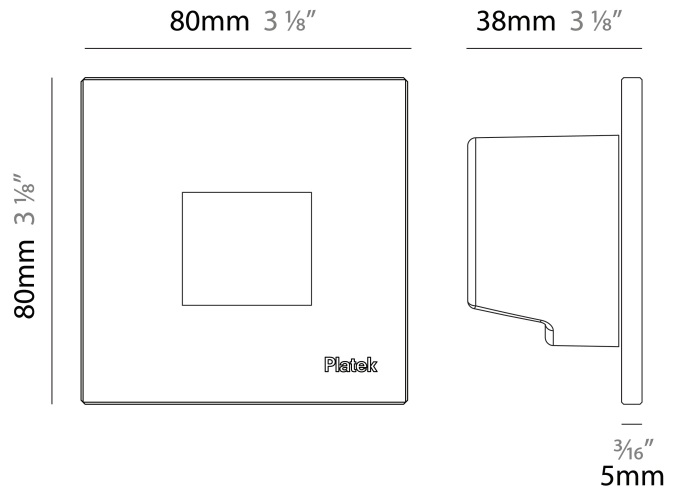

PROJECT
TYPE
SPECIFIER
QUANTITY
DATE

SPIARE RECESSED

E9R146- -
base number   Color   Finish
                          Temperature   Options

1. To build a product code in our configurator select the specify button on the base model # product page
2. To build a manual product code on this datasheet choose from the options listed below in blue font and add the suffix to the base model #

GENERAL

Series: Spiare
Brand: Platek
Division: Exterior
Mounting Type: Recessed
Mounting Location: Wall
Subcategory: Pedestrian

PHYSICAL

Shape: Square
Length (mm): 80
Length (in): 3 1/8"
Height (mm): 80
Depth (mm): 37.5
Height (in): 3 1/8"
Depth (in): 1 1/2"
Light Distribution: Direct
Diffuser: Clear tempered glass
Fixture Finish: [BLK / WHI / GRY / COR / ANT / BRZ](#)
Fixture Material: Aluminum Die Cast

ELECTRICAL

Lamp Type: LED (Zhaga Standard)
Input Wattage (W): 2.5
Total Output Wattage (W): 1.9
Dimming: Non-Dimmable
Driver Included: Yes
Driver Location: Remote
Driver Type: Constant Voltage - 120 Vac
Driver Class: Class 2
Input Voltage (V): 120
Output Voltage (V): 24

LED

Number of LEDs: 1
Color Temperature (°K): [2700 / 3000 / 4000](#)
Max. Delivered Lumen (lm): 10
Nominal Lumen (lm): 250 / 260
CRI: >80 CRI
Lamp Life (hrs): 50000

OPTICAL

Beam Angle: Diffused

RATINGS AND CERTIFICATIONS

Certified By: Certified for North American Standards
IP rating: IP65
IK Rating: IK05