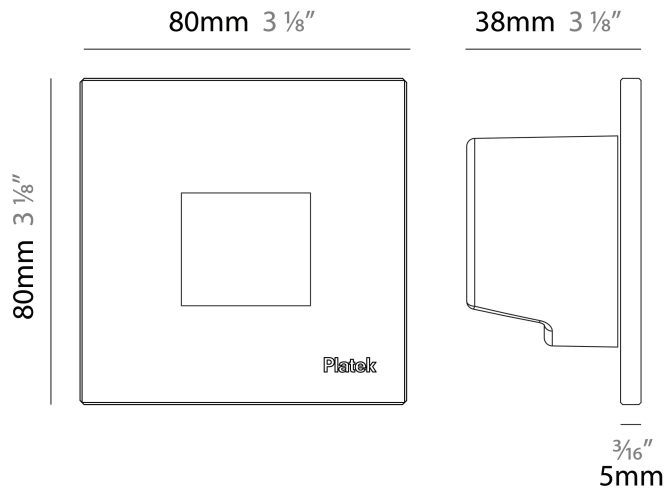

GENERAL

Series: Spiare _____
Brand: Platek _____
Division: Exterior _____
Mounting Type: Recessed _____
Mounting Location: Wall _____
Subcategory: Pedestrian _____

PHYSICAL

Shape: Square _____
Length (mm): 80 _____
Length (in): 3 1/8 _____
Height (mm): 80 _____
Depth (mm): 37.5 _____
Height (in): 3 1/8 _____
Depth (in): 1 1/2 _____
Light Distribution: Asymmetric _____
Diffuser: Clear tempered glass _____
Fixture Finish: [BLK / WHI / GRY / COR / ANT / BRZ](#) _____
Fixture Material: Aluminum Die Cast _____

ELECTRICAL

Lamp Type: LED (Zhaga Standard) _____
Input Wattage (W): 2.5 _____
Total Output Wattage (W): 1.9 _____
Dimming: Non-Dimmable _____
Driver Included: Yes _____
Driver Location: Remote _____
Driver Type: Constant Voltage - 120 Vac _____
Driver Class: Class 2 _____
Input Voltage (V): 120 _____
Output Voltage (V): 24 _____

LED

Number of LEDs: 1 _____
Color Temperature (°K): [2700 / 3000 / 4000](#) _____
Max. Delivered Lumen (lm): 25 _____
Nominal Lumen (lm): 250 / 260 _____
CRI: >80 CRI _____
Lamp Life (hrs): 50000 _____

OPTICAL

Beam Angle: Asymmetrical _____

RATINGS AND CERTIFICATIONS

Certified By: Certified for North American Standards _____
IP rating: IP65 _____
IK Rating: IK05 _____