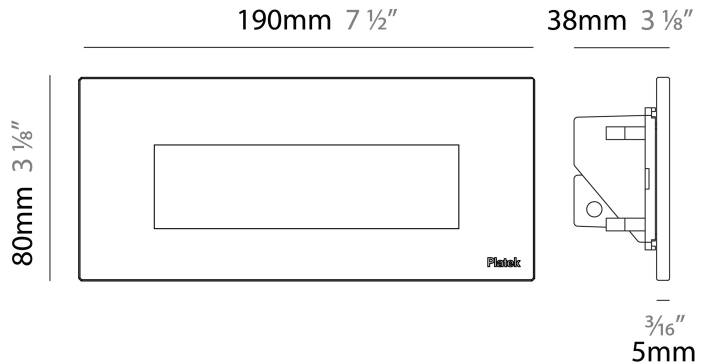

PROJECT
TYPE
SPECIFIER
QUANTITY
DATE

SPIARE RECESSED

E9R153-

base number   Finish
Options

1. To build a product code in our configurator select the specify button on the base model # product page
2. To build a manual product code on this datasheet choose from the options listed below in blue font and add the suffix to the base model #

GENERAL

Series: Spiare
Brand: Platek
Division: Exterior
Mounting Type: Recessed
Mounting Location: Wall
Subcategory: Pedestrian

PHYSICAL

Shape: Square
Length (mm): 190
Length (in): 7 1/2
Height (mm): 80
Depth (mm): 37.5
Height (in): 3 1/8
Depth (in): 1 1/2
Light Distribution: Direct
Diffuser: Clear tempered glass
Fixture Finish: BLK / WHI / GRY / COR / ANT / BRZ
Fixture Material: Aluminum Die Cast
Cut-out Measurements: 200 x 44.5mm

ELECTRICAL

Lamp Type: LED
Input Wattage (W): 8
Dimming: Non-Dimmable
Driver Included: No
Driver Location: Remote
Driver Type: Constant Voltage - 120 Vac
Driver Class: Class 2
Housing: ENCP4
Input Voltage (V): 120
Output Voltage (V): 24

LED

Number of LEDs: 1
Color Temperature (°K): 3000
Max. Delivered Lumen (lm): 150
Nominal Lumen (lm): 550
CRI: >80 CRI
Lamp Life (hrs): 50000

OPTICAL

Beam Angle: Asymmetrical

RATINGS AND CERTIFICATIONS

Certified By: Certified for North American Standards
IP rating: IP65
IK Rating: IK05