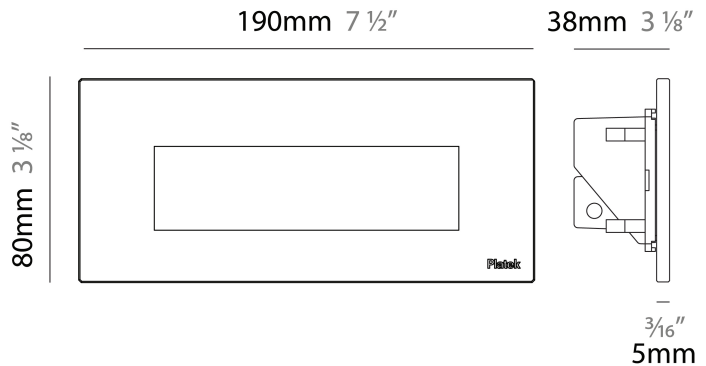

PROJECT
TYPE
SPECIFIER
QUANTITY
DATE

SPIARE RECESSED

E9R152-

base number   Color   Finish
Temperature   Options

1. To build a product code in our configurator select the specify button on the base model # product page
2. To build a manual product code on this datasheet choose from the options listed below in blue font and add the suffix to the base model #

GENERAL

Series: Spiare
Brand: Platek
Division: Exterior
Mounting Type: Recessed
Mounting Location: Wall
Subcategory: Pedestrian

PHYSICAL

Shape: Square
Length (mm): 190
Length (in): 7 1/2
Height (mm): 80
Depth (mm): 37.5
Height (in): 3 1/8
Depth (in): 1 1/2
Light Distribution: Asymmetric
Diffuser: Clear tempered glass
Fixture Finish: [BLK / WHI / GRY / COR / ANT / BRZ](#)
Fixture Material: Aluminum Die Cast

ELECTRICAL

Lamp Type: LED
Input Wattage (W): 8
Dimming: Non-Dimmable
Driver Included: No
Driver Location: Remote
Driver Type: Constant Voltage - 120 Vac
Driver Class: Class 2
Housing: ENCP4
Input Voltage (V): 120
Output Voltage (V): 24

LED

Number of LEDs: 1
Color Temperature (°K): [2700 / 3000 / 4000](#)
Max. Delivered Lumen (lm): 150
Nominal Lumen (lm): 570
CRI: >80 CRI
Lamp Life (hrs): 50000

OPTICAL

Beam Angle: Asymmetrical

RATINGS AND CERTIFICATIONS

Certified By: Certified for North American Standards
IP rating: IP65
IK Rating: IK05