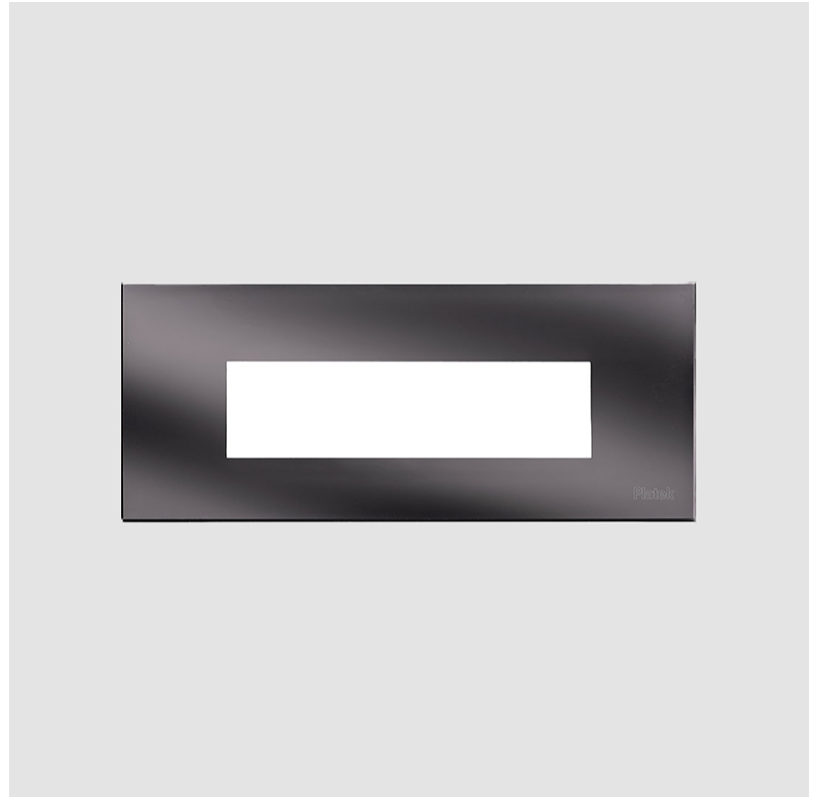

PROJECT
TYPE
SPECIFIER
QUANTITY
DATE

SPIARE RECESSED

E9R152-

base number   Color   Finish
Temperature   Options

1. To build a product code in our configurator select the specify button on the base model # product page
2. To build a manual product code on this datasheet choose from the options listed below in blue font and add the suffix to the base model #

GENERAL

Series: Spiare
Brand: Platek
Division: Exterior
Mounting Type: Recessed
Mounting Location: Wall
Subcategory: Pedestrian

PHYSICAL

Shape: Square
Length (mm): 190
Length (in): 7 1/2
Height (mm): 80
Depth (mm): 37.5
Height (in): 3 1/8
Depth (in): 1 1/2
Light Distribution: Asymmetric
Diffuser: Clear tempered glass
Fixture Finish: [BLK / WHI / GRY / COR / ANT / BRZ](#)
Fixture Material: Aluminum Die Cast

ELECTRICAL

Lamp Type: LED
Input Wattage (W): 8
Dimming: Non-Dimmable
Driver Included: No
Driver Location: Remote
Driver Type: Constant Voltage - 120 Vac
Driver Class: Class 2
Housing: ENCP4
Input Voltage (V): 120
Output Voltage (V): 24

LED

Number of LEDs: 1
Color Temperature (°K): [2700 / 3000 / 4000](#)
Max. Delivered Lumen (lm): 150
Nominal Lumen (lm): 570
CRI: >80 CRI
Lamp Life (hrs): 50000

OPTICAL

Beam Angle: Asymmetrical

RATINGS AND CERTIFICATIONS

Certified By: Certified for North American Standards
IP rating: IP65
IK Rating: IK05