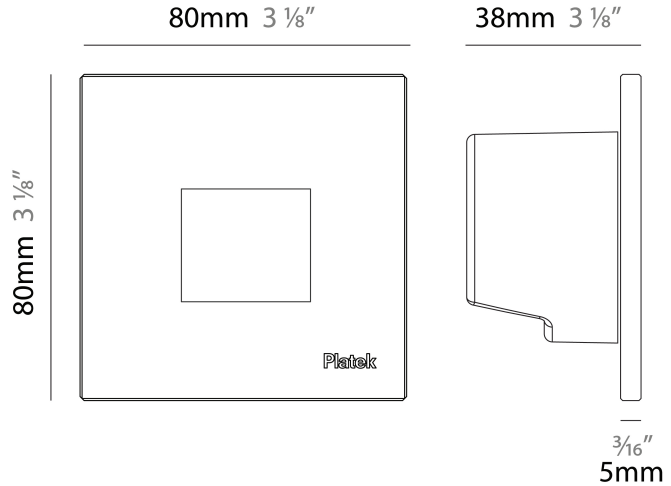

base number _____
Finish _____
Options _____

1. To build a product code in our configurator select the specify button on the base model # product page
2. To build a manual product code on this datasheet choose from the options listed below in blue font and add the suffix to the base model #

GENERAL

Series: Spiare _____
Brand: Platek _____
Division: Exterior _____
Mounting Type: Recessed _____
Mounting Location: Wall _____
Subcategory: Pedestrian _____

PHYSICAL

Shape: Square _____
Length (mm): 80 _____
Length (in): 3 1/8 _____
Height (mm): 80 _____
Depth (mm): 37.5 _____
Height (in): 3 1/8 _____
Depth (in): 1 1/2 _____
Light Distribution: Direct _____
Diffuser: Clear tempered glass _____
Fixture Finish: [BLK / WHI / GRY / COR / ANT / BRZ](#) _____
Fixture Material: Aluminum Die Cast _____

ELECTRICAL

Lamp Type: LED (Zhaga Standard) _____
Input Wattage (W): 6 _____
Dimming: Non-Dimmable _____
Driver Included: Yes _____
Driver Location: Remote _____
Driver Type: Constant Voltage - 120 Vac _____
Driver Class: Class 2 _____
Input Voltage (V): 120 _____
Output Voltage (V): 24 _____

LED

Number of LEDs: 1 _____
Color Temperature (°K): 3000 _____
Max. Delivered Lumen (lm): 10 _____
Nominal Lumen (lm): 250 _____
CRI: >80 CRI _____
Lamp Life (hrs): 50000 _____

OPTICAL

Beam Angle: Asymmetrical _____

RATINGS AND CERTIFICATIONS

Certified By: Certified for North American Standards _____
IP rating: IP65 _____
IK Rating: IK05 _____