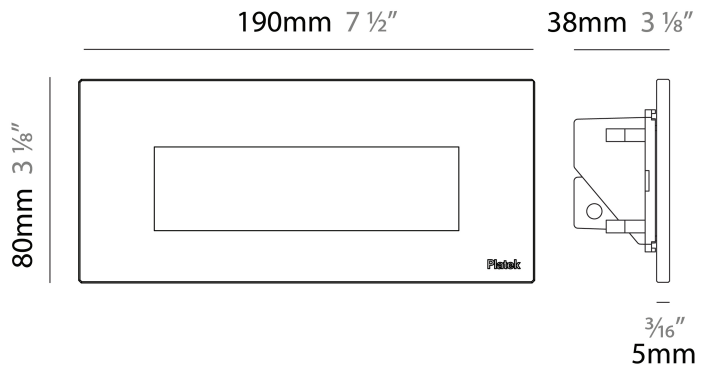

PROJECT
TYPE
SPECIFIER
QUANTITY
DATE

SPIARE RECESSED

E9R155-

base number   Finish
Options

1. To build a product code in our configurator select the specify button on the base model # product page
2. To build a manual product code on this datasheet choose from the options listed below in blue font and add the suffix to the base model #

GENERAL

Series: Spiare
Brand: Platek
Division: Exterior
Mounting Type: Recessed
Mounting Location: Wall
Subcategory: Pedestrian

PHYSICAL

Shape: Square
Length (mm): 190
Length (in): 7 1/2
Height (mm): 80
Depth (mm): 37.5
Height (in): 3 1/8
Depth (in): 1 1/2
Light Distribution: Direct
Diffuser: Clear tempered glass
Fixture Finish: [BLK / WHI / GRY / COR / ANT / BRZ](#)
Fixture Material: Aluminum Die Cast

ELECTRICAL

Lamp Type: LED
Input Wattage (W): 8
Dimming: Non-Dimmable
Driver Included: No
Driver Location: Remote
Driver Type: Constant Voltage - 120 Vac
Driver Class: Class 2
Housing: ENCP4
Input Voltage (V): 120
Output Voltage (V): 24

LED

Number of LEDs: 1
Color Temperature (°K): 3000
Max. Delivered Lumen (lm): 60
Nominal Lumen (lm): 550
CRI: >80 CRI
Lamp Life (hrs): 50000

OPTICAL

Beam Angle: Diffused

RATINGS AND CERTIFICATIONS

Certified By: Certified for North American Standards
IP rating: IP65
IK Rating: IK05