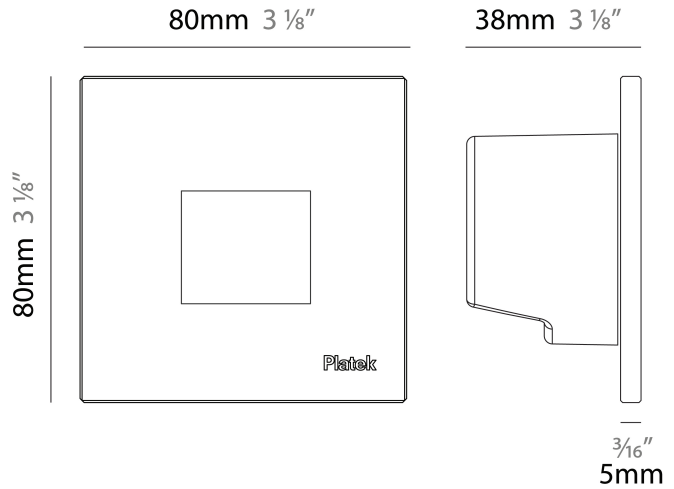

SPIARE RECESSED

E9R144- -

base number   Color   Finish
Temperature   Options

1. To build a product code in our configurator select the specify button on the base model # product page
2. To build a manual product code on this datasheet choose from the options listed below in blue font and add the suffix to the base model #

GENERAL

Series: Spiare
Brand: Platek
Division: Exterior
Mounting Type: Recessed
Mounting Location: Wall
Subcategory: Pedestrian

PHYSICAL

Shape: Square
Length (mm): 80
Length (in): 3 1/8"
Height (mm): 80
Depth (mm): 37.5
Height (in): 3 1/8"
Depth (in): 1 1/2"
Light Distribution: Asymmetric
Diffuser: Clear tempered glass
Fixture Finish: [BLK / WHI / GRY / COR / ANT / BRZ](#)
Fixture Material: Aluminum Die Cast

ELECTRICAL

Lamp Type: LED (Zhaga Standard)
Input Wattage (W): 2.5
Total Output Wattage (W): 1.9
Dimming: Non-Dimmable
Driver Included: Yes
Driver Location: Remote
Driver Type: Constant Voltage - 120 Vac
Driver Class: Class 2
Input Voltage (V): 120
Output Voltage (V): 24

LED

Number of LEDs: 1
Color Temperature (°K): [2700 / 3000 / 4000](#)
Max. Delivered Lumen (lm): 25
Nominal Lumen (lm): 250 / 260
CRI: >80 CRI
Lamp Life (hrs): 50000

OPTICAL

Beam Angle: Asymmetrical

RATINGS AND CERTIFICATIONS

Certified By: Certified for North American Standards
IP rating: IP65
IK Rating: IK05