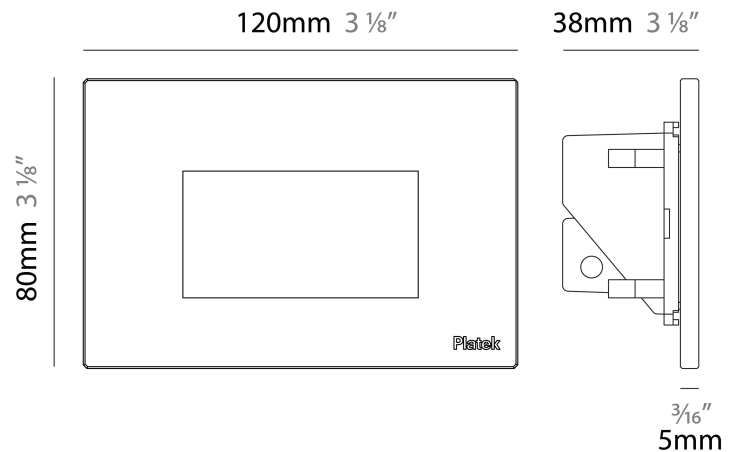

PROJECT
TYPE
SPECIFIER
QUANTITY
DATE

SPIARE RECESSED

E9R148- -
base number   Color   Finish
                         Temperature   Options

1. To build a product code in our configurator select the specify button on the base model # product page
2. To build a manual product code on this datasheet choose from the options listed below in blue font and add the suffix to the base model #

GENERAL

Series: Spiare
Brand: Platek
Division: Exterior
Mounting Type: Recessed
Mounting Location: Wall
Subcategory: Pedestrian

PHYSICAL

Shape: Square
Length (mm): 120
Length (in): 4 3/4
Height (mm): 80
Depth (mm): 37.5
Height (in): 3 1/8
Depth (in): 1 1/2
Light Distribution: Asymmetric
Diffuser: Clear tempered glass
Fixture Finish: [BLK / WHI / GRY / COR / ANT / BRZ](#)
Fixture Material: Aluminum Die Cast

ELECTRICAL

Lamp Type: LED
Input Wattage (W): 6
Dimming: Non-Dimmable
Driver Included: No
Driver Location: Remote
Driver Type: Constant Voltage - 120 Vac
Driver Class: Class 2
Housing: ENCP4
Input Voltage (V): 120 - 277
Output Voltage (V): 24

LED

Number of LEDs: 1
Color Temperature (°K): [2700 / 3000 / 4000](#)
Max. Delivered Lumen (lm): 130
Nominal Lumen (lm): 400 / 415
CRI: >80 CRI
Lamp Life (hrs): 50000

OPTICAL

Beam Angle: Asymmetrical

RATINGS AND CERTIFICATIONS

Certified By: Certified for North American Standards
IP rating: IP65
IK Rating: IK05