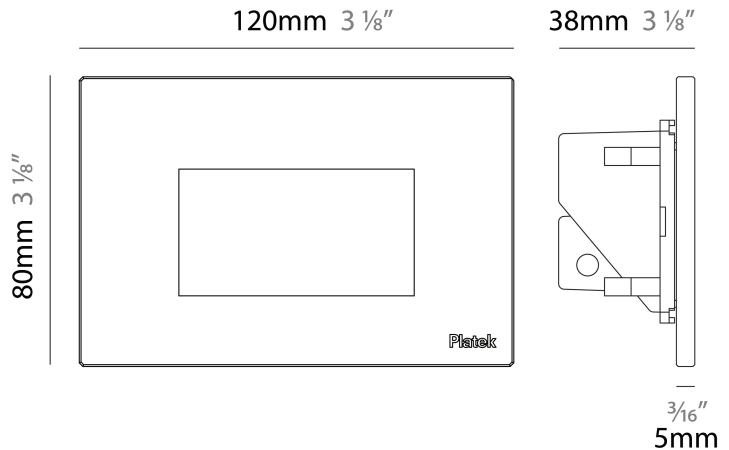

PROJECT
TYPE
SPECIFIER
QUANTITY
DATE

SPIARE RECESSED

E9R150- -
base number   Color   Finish
                         Temperature   Options

1. To build a product code in our configurator select the specify button on the base model # product page
2. To build a manual product code on this datasheet choose from the options listed below in blue font and add the suffix to the base model #

GENERAL

Series: Spiare
Brand: Platek
Division: Exterior
Mounting Type: Recessed
Mounting Location: Wall
Subcategory: Pedestrian

PHYSICAL

Shape: Square
Length (mm): 120
Length (in): 4 3/4
Height (mm): 80
Depth (mm): 37.5
Height (in): 3 1/8
Depth (in): 1 1/2
Light Distribution: Direct
Diffuser: Clear tempered glass
Fixture Finish: [BLK / WHI / GRY / COR / ANT / BRZ](#)
Fixture Material: Aluminum Die Cast

ELECTRICAL

Lamp Type: LED
Input Wattage (W): 6
Dimming: Non-Dimmable
Driver Included: No
Driver Location: Remote
Driver Type: Constant Voltage - 120 Vac
Driver Class: Class 2
Housing: ENCP4
Input Voltage (V): 120
Output Voltage (V): 24

LED

Number of LEDs: 1
Color Temperature (°K): [2700 / 3000 / 4000](#)
Max. Delivered Lumen (lm): 50
Nominal Lumen (lm): 400/415
CRI: >80 CRI
Lamp Life (hrs): 50000

OPTICAL

Beam Angle: Diffused

RATINGS AND CERTIFICATIONS

Certified By: Certified for North American Standards
IP rating: IP65
IK Rating: IK05