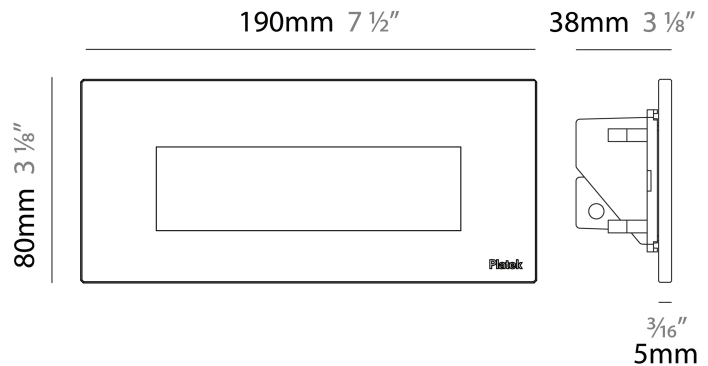

E9R155-

base number _____
Finish Options _____

1. To build a product code in our configurator select the specify button on the base model # product page
2. To build a manual product code on this datasheet choose from the options listed below in blue font and add the suffix to the base model #

GENERAL

Series: Spiare _____
Brand: Platek _____
Division: Exterior _____
Mounting Type: Recessed _____
Mounting Location: Wall _____
Subcategory: Pedestrian _____

PHYSICAL

Shape: Square _____
Length (mm): 190 _____
Length (in): 7 1/2 _____
Height (mm): 80 _____
Depth (mm): 37.5 _____
Height (in): 3 1/8 _____
Depth (in): 1 1/2 _____
Light Distribution: Direct _____
Diffuser: Clear tempered glass _____
Fixture Finish: BLK / WHI / GRY / COR / ANT / BRZ _____
Fixture Material: Aluminum Die Cast _____

ELECTRICAL

Lamp Type: LED _____
Input Wattage (W): 8 _____
Dimming: Non-Dimmable _____
Driver Included: No _____
Driver Location: Remote _____
Driver Type: Constant Voltage - 120 Vac _____
Driver Class: Class 2 _____
Housing: ENCP4 _____
Input Voltage (V): 120 _____
Output Voltage (V): 24 _____

LED

Number of LEDs: 1 _____
Color Temperature (°K): 3000 _____
Max. Delivered Lumen (lm): 60 _____
Nominal Lumen (lm): 550 _____
CRI: >80 CRI _____
Lamp Life (hrs): 50000 _____

OPTICAL

Beam Angle: Diffused _____

RATINGS AND CERTIFICATIONS

Certified By: Certified for North American Standards _____
IP rating: IP65 _____
IK Rating: IK05 _____