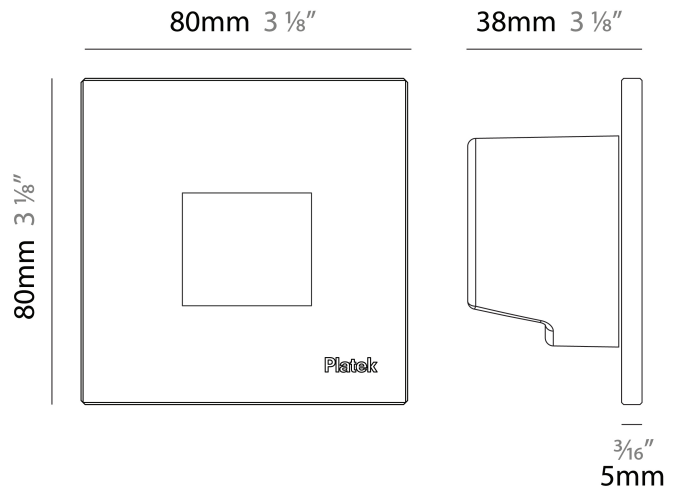

PROJECT _____
TYPE _____
SPECIFIER _____
QUANTITY _____
DATE _____

SPIARE RECESSED

E9R144- _____ - _____
base number   Color   Finish
                                         Temperature   Options

1. To build a product code in our configurator select the specify button on the base model # product page
2. To build a manual product code on this datasheet choose from the options listed below in blue font and add the suffix to the base model #

GENERAL

Series: Spiare
Brand: Platek
Division: Exterior
Mounting Type: Recessed
Mounting Location: Wall
Subcategory: Pedestrian

PHYSICAL

Shape: Square
Length (mm): 80
Length (in): 3 1/8
Height (mm): 80
Depth (mm): 37.5
Height (in): 3 1/8
Depth (in): 1 1/2
Light Distribution: Asymmetric
Diffuser: Clear tempered glass
Fixture Finish: [BLK / WHI / GRY / COR / ANT / BRZ](#)
Fixture Material: Aluminum Die Cast

ELECTRICAL

Lamp Type: LED (Zhaga Standard)
Input Wattage (W): 2.5
Total Output Wattage (W): 1.9
Dimming: Non-Dimmable
Driver Included: Yes
Driver Location: Remote
Driver Type: Constant Voltage - 120 Vac
Driver Class: Class 2
Input Voltage (V): 120
Output Voltage (V): 24

LED

Number of LEDs: 1
Color Temperature (°K): [2700 / 3000 / 4000](#)
Max. Delivered Lumen (lm): 25
Nominal Lumen (lm): 250 / 260
CRI: >80 CRI
Lamp Life (hrs): 50000

OPTICAL

Beam Angle: Asymmetrical

RATINGS AND CERTIFICATIONS

Certified By: Certified for North American Standards
IP rating: IP65
IK Rating: IK05