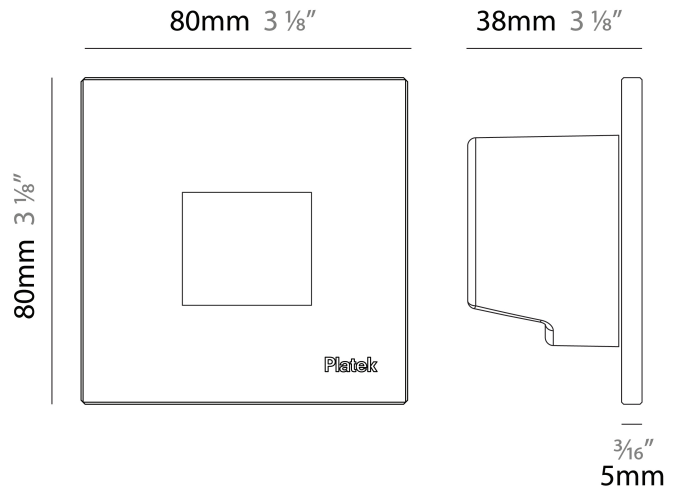

PROJECT
TYPE
SPECIFIER
QUANTITY
DATE

SPIARE RECESSED

E9R146- -
base number   Color   Finish
                         Temperature   Options

1. To build a product code in our configurator select the specify button on the base model # product page
2. To build a manual product code on this datasheet choose from the options listed below in blue font and add the suffix to the base model #

GENERAL

Series: Spiare
Brand: Platek
Division: Exterior
Mounting Type: Recessed
Mounting Location: Wall
Subcategory: Pedestrian

PHYSICAL

Shape: Square
Length (mm): 80
Length (in): 3 1/8"
Height (mm): 80
Depth (mm): 37.5
Height (in): 3 1/8"
Depth (in): 1 1/2"
Light Distribution: Direct
Diffuser: Clear tempered glass
Fixture Finish: [BLK / WHI / GRY / COR / ANT / BRZ](#)
Fixture Material: Aluminum Die Cast

ELECTRICAL

Lamp Type: LED (Zhaga Standard)
Input Wattage (W): 2.5
Total Output Wattage (W): 1.9
Dimming: Non-Dimmable
Driver Included: Yes
Driver Location: Remote
Driver Type: Constant Voltage - 120 Vac
Driver Class: Class 2
Input Voltage (V): 120
Output Voltage (V): 24

LED

Number of LEDs: 1
Color Temperature (°K): [2700 / 3000 / 4000](#)
Max. Delivered Lumen (lm): 10
Nominal Lumen (lm): 250 / 260
CRI: >80 CRI
Lamp Life (hrs): 50000

OPTICAL

Beam Angle: Diffused

RATINGS AND CERTIFICATIONS

Certified By: Certified for North American Standards
IP rating: IP65
IK Rating: IK05