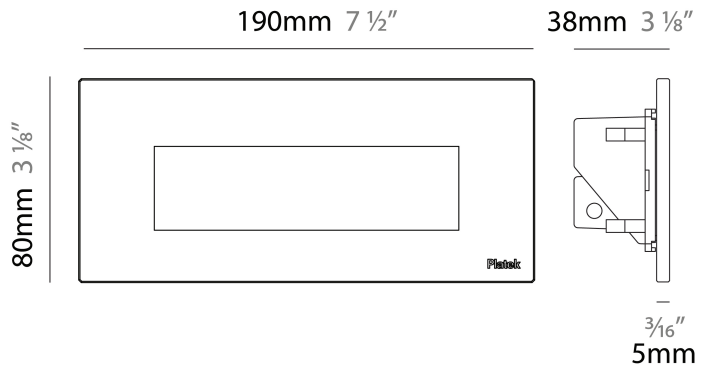

PROJECT
TYPE
SPECIFIER
QUANTITY
DATE

SPIARE RECESSED

E9R154-

base number   Color   Finish
Temperature   Options

1. To build a product code in our configurator select the specify button on the base model # product page
2. To build a manual product code on this datasheet choose from the options listed below in blue font and add the suffix to the base model #

GENERAL

Series: Spiare
Brand: Platek
Division: Exterior
Mounting Type: Recessed
Mounting Location: Wall
Subcategory: Pedestrian

PHYSICAL

Shape: Square
Length (mm): 190
Length (in): 7 1/2
Height (mm): 80
Depth (mm): 37.5
Height (in): 3 1/8
Depth (in): 1 1/2
Light Distribution: Direct
Diffuser: Clear tempered glass
Fixture Finish: [BLK](#) / [WHI](#) / [GRY](#) / [COR](#) / [ANT](#) / [BRZ](#)
Fixture Material: Aluminum Die Cast

ELECTRICAL

Lamp Type: LED
Input Wattage (W): 8
Dimming: Non-Dimmable
Driver Included: No
Driver Location: Remote
Driver Type: Constant Voltage - 120 Vac
Driver Class: Class 2
Housing: ENCP4
Input Voltage (V): 120
Output Voltage (V): 24

LED

Number of LEDs: 1
Color Temperature (°K): [2700](#) / [3000](#) / [4000](#)
Max. Delivered Lumen (lm): 60
Nominal Lumen (lm): 550
CRI: >80 CRI
Lamp Life (hrs): 50000

OPTICAL

Beam Angle: Diffused

RATINGS AND CERTIFICATIONS

Certified By: Certified for North American Standards
IP rating: IP65
IK Rating: IK05