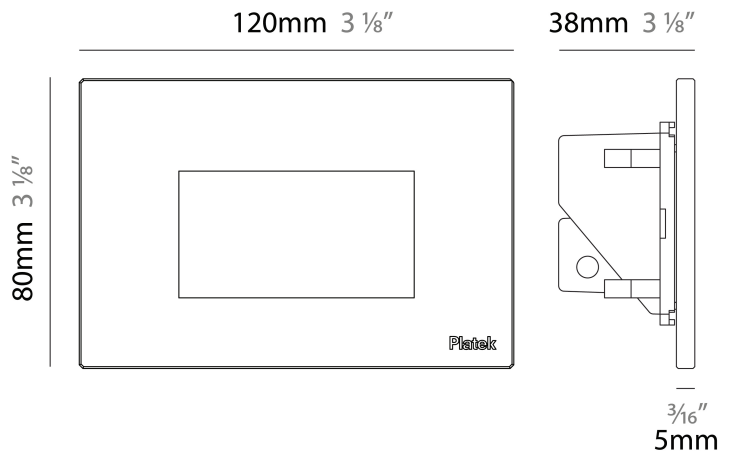

PROJECT
TYPE
SPECIFIER
QUANTITY
DATE

SPIARE RECESSED

E9R150- -
base number   Color   Finish
                         Temperature   Options

1. To build a product code in our configurator select the specify button on the base model # product page
2. To build a manual product code on this datasheet choose from the options listed below in blue font and add the suffix to the base model #

GENERAL

Series: Spiare
Brand: Platek
Division: Exterior
Mounting Type: Recessed
Mounting Location: Wall
Subcategory: Pedestrian

PHYSICAL

Shape: Square
Length (mm): 120
Length (in): 4 3/4
Height (mm): 80
Depth (mm): 37.5
Height (in): 3 1/8
Depth (in): 1 1/2
Light Distribution: Direct
Diffuser: Clear tempered glass
Fixture Finish: [BLK / WHI / GRY / COR / ANT / BRZ](#)
Fixture Material: Aluminum Die Cast

ELECTRICAL

Lamp Type: LED
Input Wattage (W): 6
Dimming: Non-Dimmable
Driver Included: No
Driver Location: Remote
Driver Type: Constant Voltage - 120 Vac
Driver Class: Class 2
Housing: ENCP4
Input Voltage (V): 120
Output Voltage (V): 24

LED

Number of LEDs: 1
Color Temperature (°K): [2700 / 3000 / 4000](#)
Max. Delivered Lumen (lm): 50
Nominal Lumen (lm): 400/415
CRI: >80 CRI
Lamp Life (hrs): 50000

OPTICAL

Beam Angle: Diffused

RATINGS AND CERTIFICATIONS

Certified By: Certified for North American Standards
IP rating: IP65
IK Rating: IK05