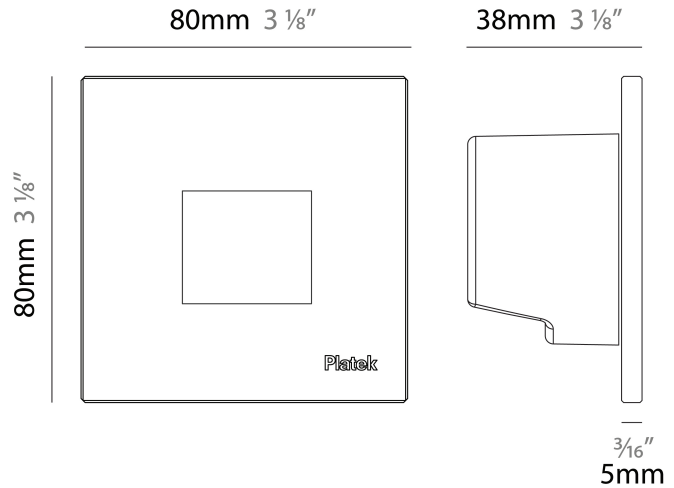

E9R147-

base number   Finish
Options

1. To build a product code in our configurator select the specify button on the base model # product page
2. To build a manual product code on this datasheet choose from the options listed below in blue font and add the suffix to the base model #

GENERAL

Series: Spiare _____
Brand: Platek _____
Division: Exterior _____
Mounting Type: Recessed _____
Mounting Location: Wall _____
Subcategory: Pedestrian _____

PHYSICAL

Shape: Square _____
Length (mm): 80 _____
Length (in): 3 1/8 _____
Height (mm): 80 _____
Depth (mm): 37.5 _____
Height (in): 3 1/8 _____
Depth (in): 1 1/2 _____
Light Distribution: Direct _____
Diffuser: Clear tempered glass _____
Fixture Finish: [BLK / WHI / GRY / COR / ANT / BRZ](#) _____
Fixture Material: Aluminum Die Cast _____

ELECTRICAL

Lamp Type: LED (Zhaga Standard) _____
Input Wattage (W): 6 _____
Dimming: Non-Dimmable _____
Driver Included: Yes _____
Driver Location: Remote _____
Driver Type: Constant Voltage - 120 Vac _____
Driver Class: Class 2 _____
Input Voltage (V): 120 _____
Output Voltage (V): 24 _____

LED

Number of LEDs: 1 _____
Color Temperature (°K): 3000 _____
Max. Delivered Lumen (lm): 10 _____
Nominal Lumen (lm): 250 _____
CRI: >80 CRI _____
Lamp Life (hrs): 50000 _____

OPTICAL

Beam Angle: Asymmetrical _____

RATINGS AND CERTIFICATIONS

Certified By: Certified for North American Standards _____
IP rating: IP65 _____
IK Rating: IK05 _____