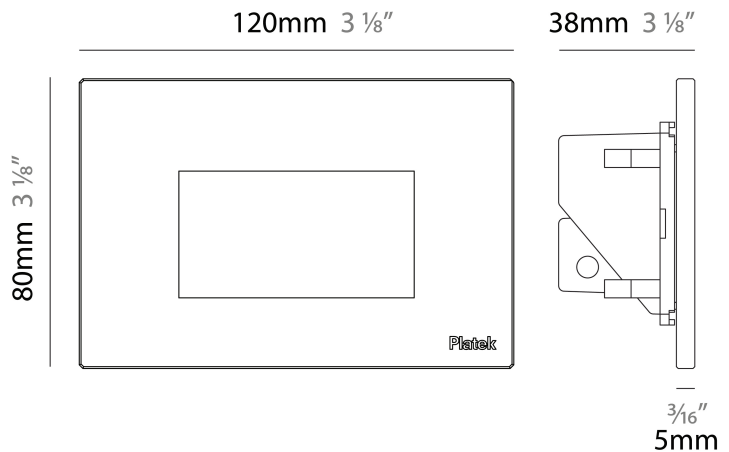

PROJECT _____
TYPE _____
SPECIFIER _____
QUANTITY _____
DATE _____

SPIARE RECESSED

E9R150- _____
base number   Color   Finish
                         Temperature   Options

1. To build a product code in our configurator select the specify button on the base model # product page
2. To build a manual product code on this datasheet choose from the options listed below in blue font and add the suffix to the base model #

GENERAL

Series: Spiare
Brand: Platek
Division: Exterior
Mounting Type: Recessed
Mounting Location: Wall
Subcategory: Pedestrian

PHYSICAL

Shape: Square
Length (mm): 120
Length (in): 4 ¾
Height (mm): 80
Depth (mm): 37.5
Height (in): 3 ⅛
Depth (in): 1 ½
Light Distribution: Direct
Diffuser: Clear tempered glass
Fixture Finish: [BLK / WHI / GRY / COR / ANT / BRZ](#)
Fixture Material: Aluminum Die Cast

ELECTRICAL

Lamp Type: LED
Input Wattage (W): 6
Dimming: Non-Dimmable
Driver Included: No
Driver Location: Remote
Driver Type: Constant Voltage - 120 Vac
Driver Class: Class 2
Housing: ENCP4
Input Voltage (V): 120
Output Voltage (V): 24

LED

Number of LEDs: 1
Color Temperature (°K): [2700 / 3000 / 4000](#)
Max. Delivered Lumen (lm): 50
Nominal Lumen (lm): 400/415
CRI: >80 CRI
Lamp Life (hrs): 50000

OPTICAL

Beam Angle: Diffused

RATINGS AND CERTIFICATIONS

Certified By: Certified for North American Standards
IP rating: IP65
IK Rating: IK05