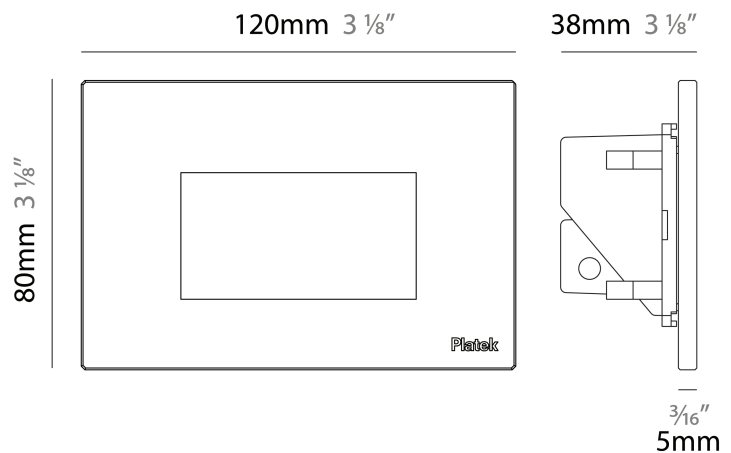

PROJECT
TYPE
SPECIFIER
QUANTITY
DATE

SPIARE RECESSED

E9R149-

base number   Finish
Options

1. To build a product code in our configurator select the specify button on the base model # product page
2. To build a manual product code on this datasheet choose from the options listed below in blue font and add the suffix to the base model #

GENERAL

Series: Spiare
Brand: Platek
Division: Exterior
Mounting Type: Recessed
Mounting Location: Wall
Subcategory: Pedestrian

PHYSICAL

Shape: Square
Length (mm): 120
Length (in): 4 3/4
Height (mm): 80
Depth (mm): 37.5
Height (in): 3 1/8
Depth (in): 1 1/2
Light Distribution: Direct
Diffuser: Clear tempered glass
Fixture Finish: [BLK / WHI / GRY / COR / ANT / BRZ](#)
Fixture Material: Aluminum Die Cast
Cut-out Measurements: 200 x 44.5mm

ELECTRICAL

Lamp Type: LED
Input Wattage (W): 6
Dimming: Non-Dimmable
Driver Included: No
Driver Location: Remote
Driver Type: Constant Voltage - 120 Vac
Driver Class: Class 2
Housing: ENCP4
Input Voltage (V): 120
Output Voltage (V): 24

LED

Number of LEDs: 1
Color Temperature (°K): 3000
Max. Delivered Lumen (lm): 130
Nominal Lumen (lm): 400
CRI: >80 CRI
Lamp Life (hrs): 50000

OPTICAL

Beam Angle: Asymmetrical

RATINGS AND CERTIFICATIONS

Certified By: Certified for North American Standards
IP rating: IP65
IK Rating: IK05