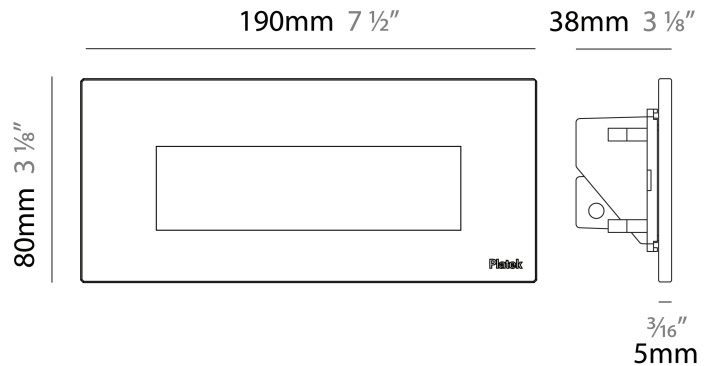

PROJECT
TYPE
SPECIFIER
QUANTITY
DATE

SPIARE RECESSED

E9R154-

base number   Color   Finish
Temperature   Options

1. To build a product code in our configurator select the specify button on the base model # product page
2. To build a manual product code on this datasheet choose from the options listed below in blue font and add the suffix to the base model #

GENERAL

Series: Spiare
Brand: Platek
Division: Exterior
Mounting Type: Recessed
Mounting Location: Wall
Subcategory: Pedestrian

PHYSICAL

Shape: Square
Length (mm): 190
Length (in): 7 1/2
Height (mm): 80
Depth (mm): 37.5
Height (in): 3 1/8
Depth (in): 1 1/2
Light Distribution: Direct
Diffuser: Clear tempered glass
Fixture Finish: [BLK / WHI / GRY / COR / ANT / BRZ](#)
Fixture Material: Aluminum Die Cast

ELECTRICAL

Lamp Type: LED
Input Wattage (W): 8
Dimming: Non-Dimmable
Driver Included: No
Driver Location: Remote
Driver Type: Constant Voltage - 120 Vac
Driver Class: Class 2
Housing: ENCP4
Input Voltage (V): 120
Output Voltage (V): 24

LED

Number of LEDs: 1
Color Temperature (°K): [2700 / 3000 / 4000](#)
Max. Delivered Lumen (lm): 60
Nominal Lumen (lm): 550
CRI: >80 CRI
Lamp Life (hrs): 50000

OPTICAL

Beam Angle: Diffused

RATINGS AND CERTIFICATIONS

Certified By: Certified for North American Standards
IP rating: IP65
IK Rating: IK05