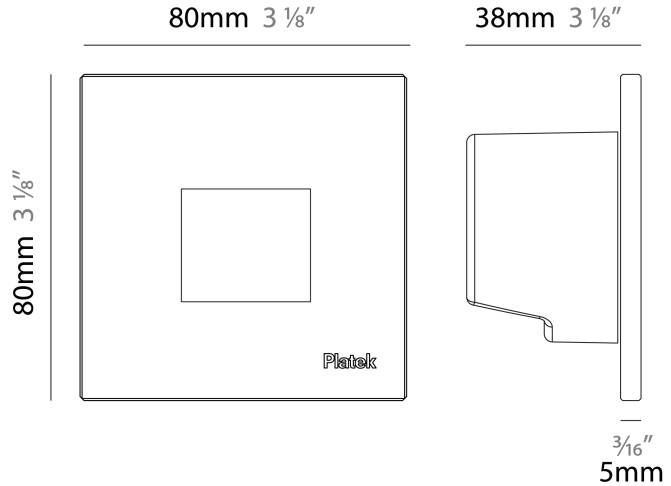

PROJECT
TYPE
SPECIFIER
QUANTITY
DATE

SPIARE RECESSED

E9R147-

base number   Finish
Options

1. To build a product code in our configurator select the specify button on the base model # product page
2. To build a manual product code on this datasheet choose from the options listed below in blue font and add the suffix to the base model #

GENERAL

Series: Spiare
Brand: Platek
Division: Exterior
Mounting Type: Recessed
Mounting Location: Wall
Subcategory: Pedestrian

PHYSICAL

Shape: Square
Length (mm): 80
Length (in): 3 1/8
Height (mm): 80
Depth (mm): 37.5
Height (in): 3 1/8
Depth (in): 1 1/2
Light Distribution: Direct
Diffuser: Clear tempered glass
Fixture Finish: [BLK / WHI / GRY / COR / ANT / BRZ](#)
Fixture Material: Aluminum Die Cast

ELECTRICAL

Lamp Type: LED (Zhaga Standard)
Input Wattage (W): 6
Dimming: Non-Dimmable
Driver Included: Yes
Driver Location: Remote
Driver Type: Constant Voltage - 120 Vac
Driver Class: Class 2
Input Voltage (V): 120
Output Voltage (V): 24

LED

Number of LEDs: 1
Color Temperature (°K): 3000
Max. Delivered Lumen (lm): 10
Nominal Lumen (lm): 250
CRI: >80 CRI
Lamp Life (hrs): 50000

OPTICAL

Beam Angle: Asymmetrical

RATINGS AND CERTIFICATIONS

Certified By: Certified for North American Standards
IP rating: IP65
IK Rating: IK05