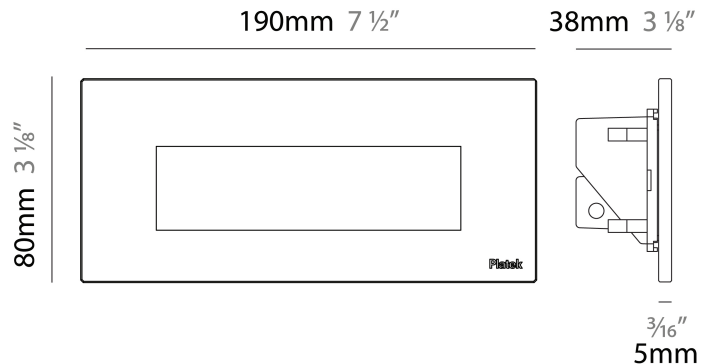

PROJECT
TYPE
SPECIFIER
QUANTITY
DATE

SPIARE RECESSED

E9R152-

base number   Color   Finish
Temperature   Options

1. To build a product code in our configurator select the specify button on the base model # product page
2. To build a manual product code on this datasheet choose from the options listed below in blue font and add the suffix to the base model #

GENERAL

Series: Spiare
Brand: Platek
Division: Exterior
Mounting Type: Recessed
Mounting Location: Wall
Subcategory: Pedestrian

PHYSICAL

Shape: Square
Length (mm): 190
Length (in): 7 1/2
Height (mm): 80
Depth (mm): 37.5
Height (in): 3 1/8
Depth (in): 1 1/2
Light Distribution: Asymmetric
Diffuser: Clear tempered glass
Fixture Finish: [BLK / WHI / GRY / COR / ANT / BRZ](#)
Fixture Material: Aluminum Die Cast

ELECTRICAL

Lamp Type: LED
Input Wattage (W): 8
Dimming: Non-Dimmable
Driver Included: No
Driver Location: Remote
Driver Type: Constant Voltage - 120 Vac
Driver Class: Class 2
Housing: ENCP4
Input Voltage (V): 120
Output Voltage (V): 24

LED

Number of LEDs: 1
Color Temperature (°K): [2700 / 3000 / 4000](#)
Max. Delivered Lumen (lm): 150
Nominal Lumen (lm): 570
CRI: >80 CRI
Lamp Life (hrs): 50000

OPTICAL

Beam Angle: Asymmetrical

RATINGS AND CERTIFICATIONS

Certified By: Certified for North American Standards
IP rating: IP65
IK Rating: IK05