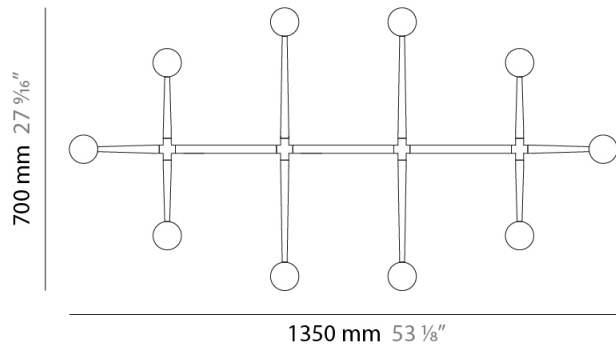

PROJECT
TYPE
SPECIFIER
QUANTITY
DATE

SPIDER SUSPENSION

D51029-

base number   Finish
Options

1. To build a product code in our configurator select the specify button on the base model # product page
2. To build a manual product code on this datasheet choose from the options listed below in blue font and add the suffix to the base model #

GENERAL

Series: Spider
Partner: Fambuena
Division: Design
Installation: Suspension
Product Type: Pendant
Mounting Location: Ceiling
Light Distribution: Direct

PHYSICAL

Shape: Abstract
Length (mm): 1350
Length (in): 53 7/8
Width (mm): 700
Width (in): 27 9/16
Max. Overall Height (mm): 2000
Max. Overall Height (in): 78 3/4
Fixture Finish: WHI / BCH / ABR / GLD
Fixture Material: Metal
Cable Details: Cable length 2000mm / 79"

ELECTRICAL

Number of Lamps: 10
Lamp Type: LED Retrofit
Lamp Shape: MR16
Bulb Included: Bulb Not Included
Total Output Wattage (W): 50
Max. Wattage Per Lamp (W): 5
Lamp Base: GU10
Input Voltage (V): 120

LED

OPTICAL

RATINGS AND CERTIFICATIONS

Certified By: Certified for North American Standards
IP rating: IP20