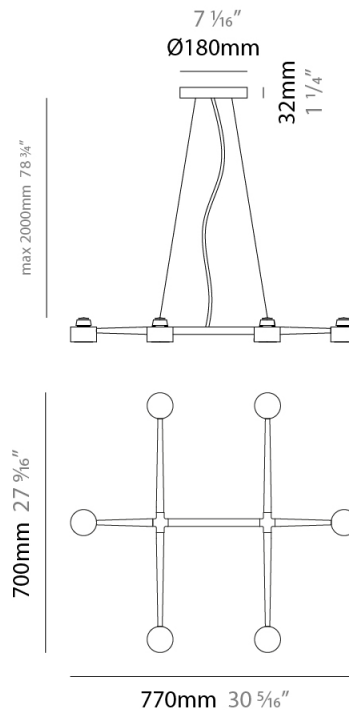

PROJECT
TYPE
SPECIFIER
QUANTITY
DATE

SPIDER SUSPENSION

D51027-

base number   Finish
Options

1. To build a product code in our configurator select the specify button on the base model # product page
2. To build a manual product code on this datasheet choose from the options listed below in blue font and add the suffix to the base model #

GENERAL

Series: Spider
Partner: Fambuena
Division: Design
Installation: Suspension
Product Type: Pendant
Mounting Location: Ceiling
Light Distribution: Direct

PHYSICAL

Shape: Abstract
Length (mm): 770
Length (in): 30 ⁵/₁₆
Width (mm): 700
Width (in): 27 ⁹/₁₆
Max. Overall Height (mm): 2000
Max. Overall Height (in): 78 ³/₄
Fixture Finish: WHI / BCH / ABR / GLD
Fixture Material: Metal
Cable Details: Cable length 2000mm / 79"

ELECTRICAL

Number of Lamps: 6
Lamp Type: LED Retrofit
Lamp Shape: MR16
Bulb Included: Bulb Not Included
Total Output Wattage (W): 30
Max. Wattage Per Lamp (W): 5
Lamp Base: GU10
Input Voltage (V): 120

LED

OPTICAL

RATINGS AND CERTIFICATIONS

Certified By: Certified for North American Standards
IP rating: IP20