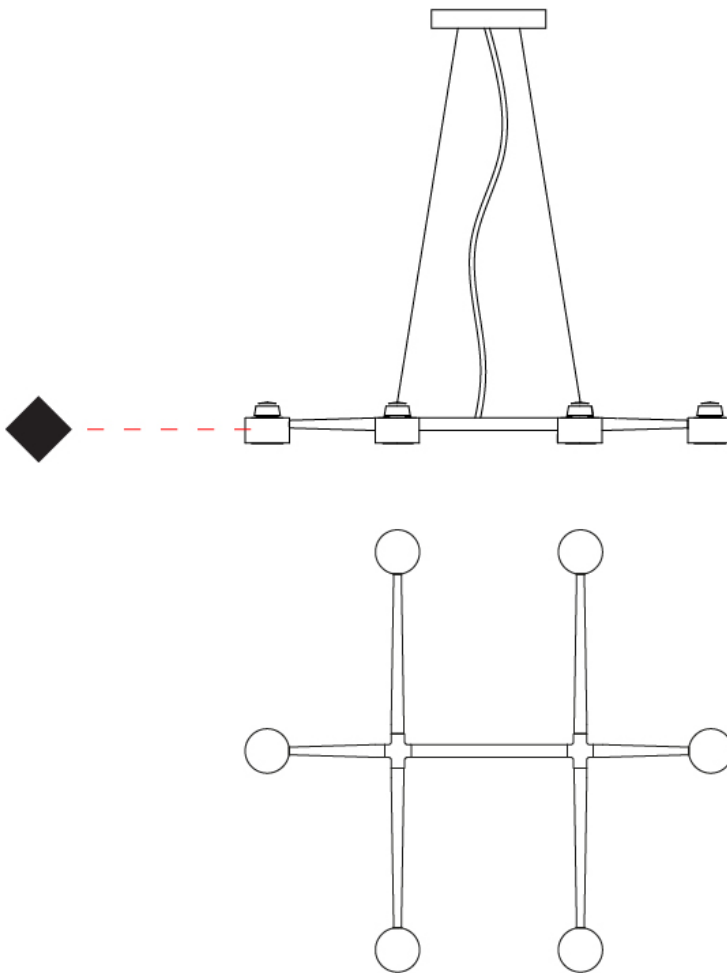

SPIDER SUSPENSION

D51027- : D51027-GLD

PROJECT _____

TYPE _____

SPECIFIER _____

QUANTITY _____

DATE _____

D