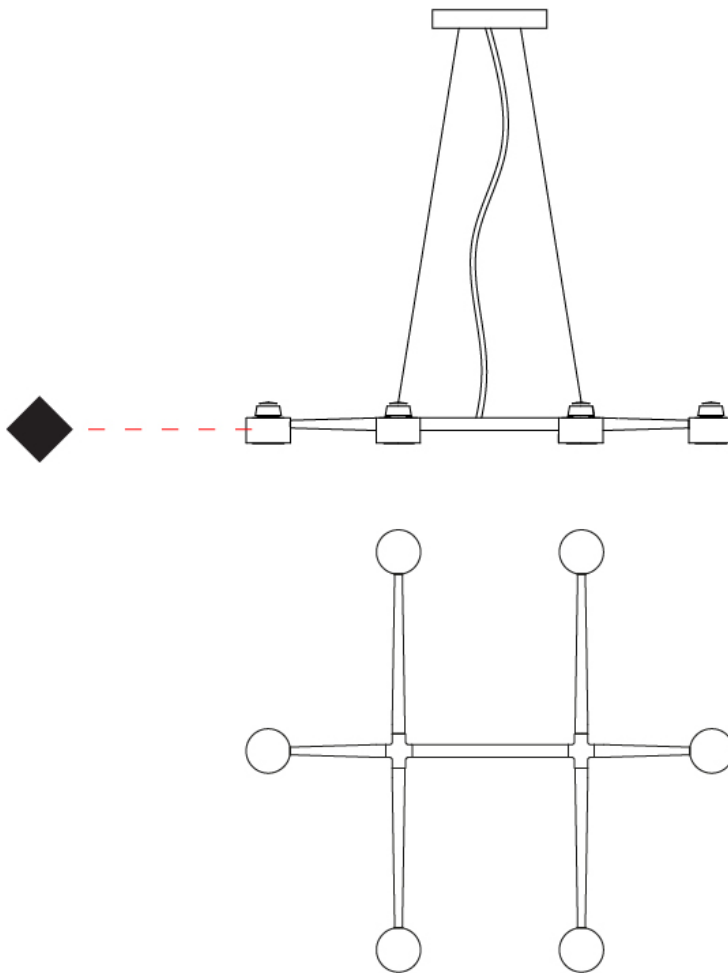

SPIDER SUSPENSION

D51027-

PROJECT	_____
TYPE	_____
SPECIFIER	_____
QUANTITY	_____
DATE	_____

D