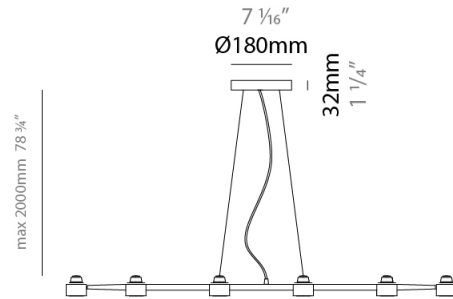

PROJECT
TYPE
SPECIFIER
QUANTITY
DATE

SPIDER SUSPENSION

D51029-

base number   Finish
Options

1. To build a product code in our configurator select the specify button on the base model # product page
2. To build a manual product code on this datasheet choose from the options listed below in blue font and add the suffix to the base model #

GENERAL

Series: Spider
Partner: Fambuena
Division: Design
Installation: Suspension
Product Type: Pendant
Mounting Location: Ceiling
Light Distribution: Direct

PHYSICAL

Shape: Abstract
Length (mm): 1350
Length (in): 53 7/8
Width (mm): 700
Width (in): 27 9/16
Max. Overall Height (mm): 2000
Max. Overall Height (in): 78 3/4
Fixture Finish: WHI / BCH / ABR / GLD
Fixture Material: Metal
Cable Details: Cable length 2000mm / 79"

ELECTRICAL

Number of Lamps: 10
Lamp Type: LED Retrofit
Lamp Shape: MR16
Bulb Included: Bulb Not Included
Total Output Wattage (W): 50
Max. Wattage Per Lamp (W): 5
Lamp Base: GU10
Input Voltage (V): 120

LED

OPTICAL

RATINGS AND CERTIFICATIONS

Certified By: Certified for North American Standards
IP rating: IP20