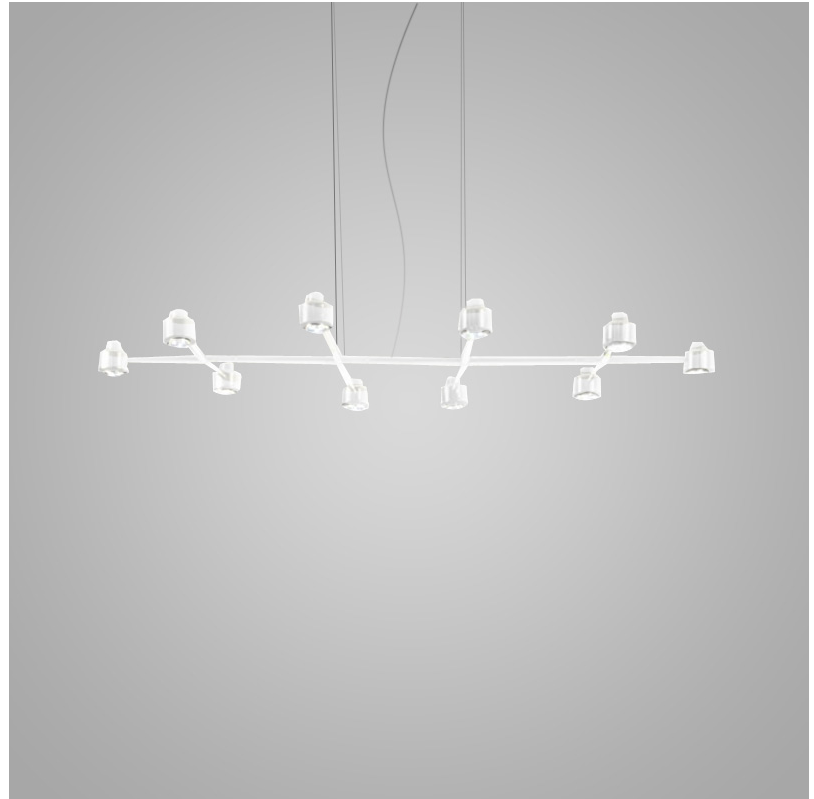

PROJECT
TYPE
SPECIFIER
QUANTITY
DATE

SPIDER SUSPENSION

D51029-

base number   Finish
Options

1. To build a product code in our configurator select the specify button on the base model # product page
2. To build a manual product code on this datasheet choose from the options listed below in blue font and add the suffix to the base model #

GENERAL

Series: Spider
Partner: Fambuena
Division: Design
Installation: Suspension
Product Type: Pendant
Mounting Location: Ceiling
Light Distribution: Direct

PHYSICAL

Shape: Abstract
Length (mm): 1350
Length (in): 53 7/8
Width (mm): 700
Width (in): 27 9/16
Max. Overall Height (mm): 2000
Max. Overall Height (in): 78 3/4
Fixture Finish: WHI / BCH / ABR / GLD
Fixture Material: Metal
Cable Details: Cable length 2000mm / 79"

ELECTRICAL

Number of Lamps: 10
Lamp Type: LED Retrofit
Lamp Shape: MR16
Bulb Included: Bulb Not Included
Total Output Wattage (W): 50
Max. Wattage Per Lamp (W): 5
Lamp Base: GU10
Input Voltage (V): 120

LED

OPTICAL

RATINGS AND CERTIFICATIONS

Certified By: Certified for North American Standards
IP rating: IP20