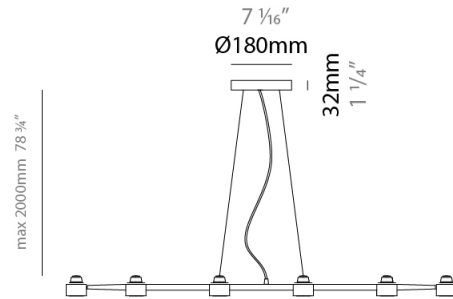

GENERAL

Series: Spider
 Partner: Fambuena
 Division: Design
 Installation: Suspension
 Product Type: Pendant
 Mounting Location: Ceiling
 Light Distribution: Direct

PHYSICAL

Shape: Abstract
 Length (mm): 770
 Length (in): 30 ⁵/₁₆
 Width (mm): 700
 Width (in): 27 ⁹/₁₆
 Max. Overall Height (mm): 2000
 Max. Overall Height (in): 78 ³/₄
 Weight (kg): 5.4
 Weight (lbs): 1112
 Fixture Material: Metal
 Cable Details: Cable length 2000mm / 79"

GENERAL

Series: Spider
 Partner: Fambuena
 Division: Design
 Installation: Suspension
 Product Type: Pendant
 Mounting Location: Ceiling
 Light Distribution: Direct

PHYSICAL

Shape: Abstract
 Length (mm): 1060
 Length (in): 41 3/4
 Width (mm): 700
 Width (in): 27 9/16
 Max. Overall Height (mm): 2000
 Max. Overall Height (in): 78 3/4
 Fixture Finish: WHI / BCH / ABR / GLD
 Fixture Material: Metal
 Cable Details: Cable length 2000mm / 79"

GENERAL

Series: Spider
 Partner: Fambuena
 Division: Design
 Installation: Suspension
 Product Type: Pendant
 Mounting Location: Ceiling
 Light Distribution: Direct

PHYSICAL

Shape: Abstract
 Length (mm): 1350
 Length (in): 53 7/8
 Width (mm): 700
 Width (in): 27 9/16
 Max. Overall Height (mm): 2000
 Max. Overall Height (in): 78 3/4
 Fixture Finish: WHI / BCH / ABR / GLD
 Fixture Material: Metal
 Cable Details: Cable length 2000mm / 79"

GENERAL

Series: Spider
 Partner: Fambuena
 Division: Design
 Installation: Suspension
 Product Type: Pendant
 Mounting Location: Ceiling
 Light Distribution: Direct

PHYSICAL

Shape: Abstract
 Length (mm): 1640
 Length (in): 64 ⁹/₁₆
 Width (mm): 700
 Width (in): 27 ⁹/₁₆
 Max. Overall Height (mm): 2000
 Max. Overall Height (in): 78 ³/₄
 Fixture Finish: WHI / BCH / ABR / GLD
 Fixture Material: Metal
 Cable Details: Cable length 2000mm / 79"