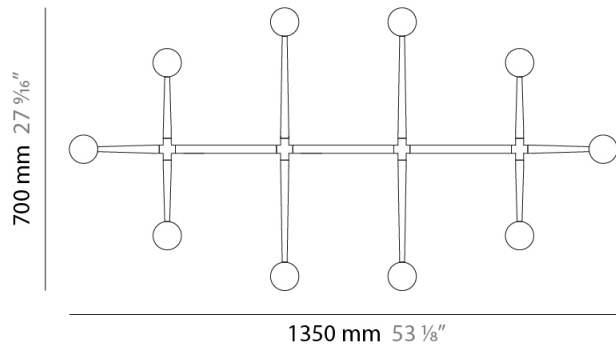

GENERAL

Series: Spider
 Partner: Fambuena
 Division: Design
 Installation: Suspension
 Product Type: Pendant
 Mounting Location: Ceiling
 Light Distribution: Direct

PHYSICAL

Shape: Abstract
 Length (mm): 1350
 Length (in): 53 7/8
 Width (mm): 700
 Width (in): 27 9/16
 Max. Overall Height (mm): 2000
 Max. Overall Height (in): 78 3/4
 Fixture Finish: WHI / BCH / ABR / GLD
 Fixture Material: Metal
 Cable Details: Cable length 2000mm / 79"