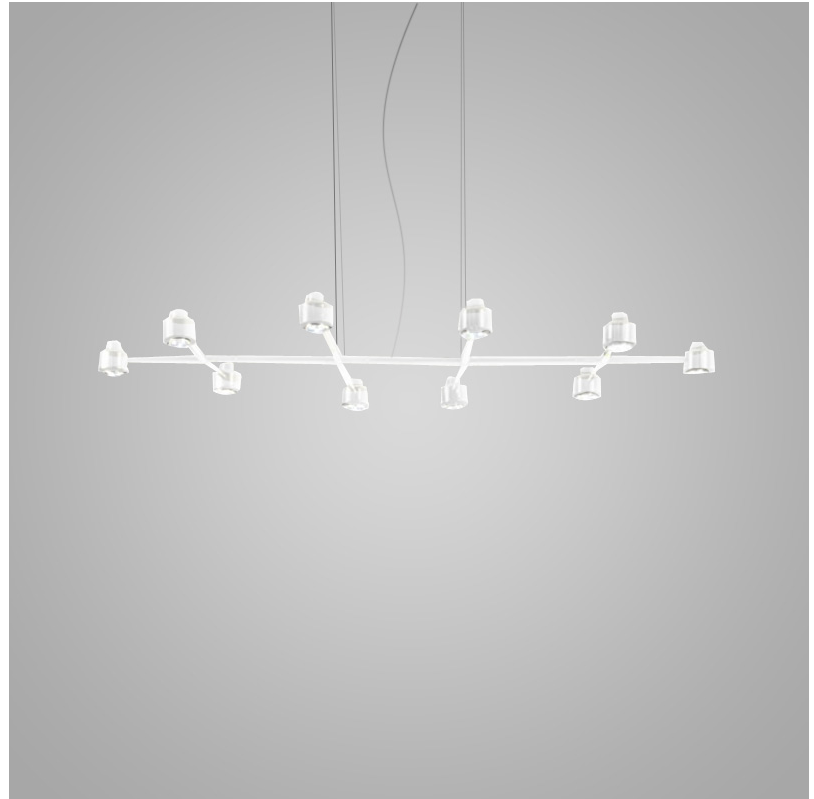

GENERAL

Series: Spider _____
 Partner: Fambuena _____
 Division: Design _____
 Installation: Suspension _____
 Product Type: Pendant _____
 Mounting Location: Ceiling _____
 Light Distribution: Direct _____

GENERAL

Series: Spider
 Partner: Fambuena
 Division: Design
 Installation: Suspension
 Product Type: Pendant
 Mounting Location: Ceiling
 Light Distribution: Direct

PHYSICAL

Shape: Abstract
 Length (mm): 770
 Length (in): 30 ⁵/₁₆
 Width (mm): 700
 Width (in): 27 ⁹/₁₆
 Max. Overall Height (mm): 2000
 Max. Overall Height (in): 78 ³/₄
 Weight (kg): 5.4
 Weight (lbs): 1112
 Fixture Material: Metal
 Cable Details: Cable length 2000mm / 79"

GENERAL

Series: Spider
 Partner: Fambuena
 Division: Design
 Installation: Suspension
 Product Type: Pendant
 Mounting Location: Ceiling
 Light Distribution: Direct

PHYSICAL

Shape: Abstract
 Length (mm): 1350
 Length (in): 53 7/8
 Width (mm): 700
 Width (in): 27 9/16
 Max. Overall Height (mm): 2000
 Max. Overall Height (in): 78 3/4
 Fixture Finish: WHI / BCH / ABR / GLD
 Fixture Material: Metal
 Cable Details: Cable length 2000mm / 79"