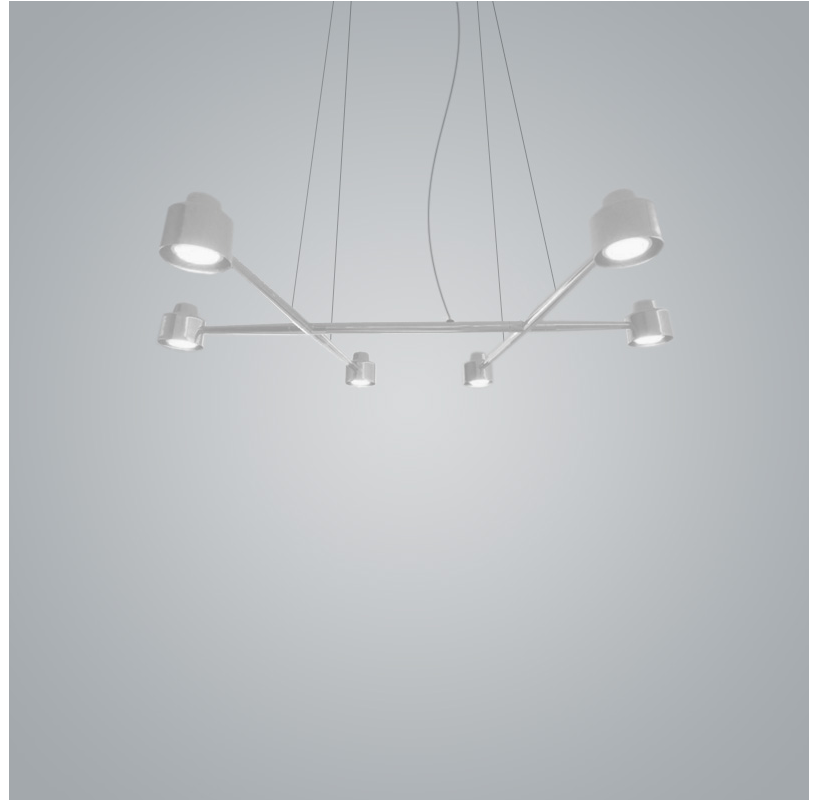

PROJECT	_____
TYPE	_____
SPECIFIER	_____
QUANTITY	_____
DATE	_____

SPIDER SUSPENSION

D51027- : D51027-GLD

base number

1. To build a product code in our configurator select the specify button on the base model # product page
2. To build a manual product code on this datasheet choose from the options listed below in blue font and add the suffix to the base model #

GENERAL

Series: Spider
Partner: Fambuena
Division: Design
Installation: Suspension
Product Type: Pendant
Mounting Location: Ceiling
Light Distribution: Direct

PHYSICAL

Shape: Abstract
Length (mm): 770
Length (in): 30 ⁵/₁₆
Width (mm): 700
Width (in): 27 ⁹/₁₆
Max. Overall Height (mm): 2000
Max. Overall Height (in): 78 ³/₄
Weight (kg): 5.4
Weight (lbs): 12
Fixture Material: Metal
Cable Details: Cable length 2000mm / 79"

ELECTRICAL

Number of Lamps: 6
Lamp Type: LED Retrofit
Lamp Shape: MR16
Bulb Included: Bulb Not Included
Total Output Wattage (W): 45
Max. Wattage Per Lamp (W): 7.5
Lamp Base: GU10
Input Voltage (V): 120

LED

OPTICAL

RATINGS AND CERTIFICATIONS

Certified By: CSA Certified to UL and CSA Standards
IP rating: IP20