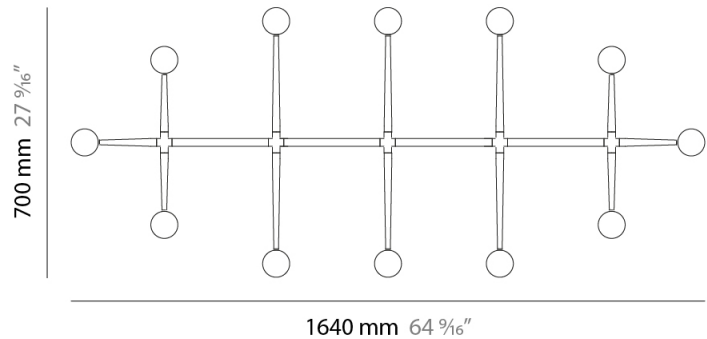

GENERAL

Series: Spider
 Partner: Fambuena
 Division: Design
 Installation: Suspension
 Product Type: Pendant
 Mounting Location: Ceiling
 Light Distribution: Direct

PHYSICAL

Shape: Abstract
 Length (mm): 770
 Length (in): 30 ⁵/₁₆
 Width (mm): 700
 Width (in): 27 ⁹/₁₆
 Max. Overall Height (mm): 2000
 Max. Overall Height (in): 78 ³/₄
 Weight (kg): 5.4
 Weight (lbs): 1112
 Fixture Material: Metal
 Cable Details: Cable length 2000mm / 79"

GENERAL

Series: Spider
 Partner: Fambuena
 Division: Design
 Installation: Suspension
 Product Type: Pendant
 Mounting Location: Ceiling
 Light Distribution: Direct

PHYSICAL

Shape: Abstract
 Length (mm): 1640
 Length (in): 64 ⁹/₁₆
 Width (mm): 700
 Width (in): 27 ⁹/₁₆
 Max. Overall Height (mm): 2000
 Max. Overall Height (in): 78 ³/₄
 Fixture Finish: WHI / BCH / ABR / GLD
 Fixture Material: Metal
 Cable Details: Cable length 2000mm / 79"