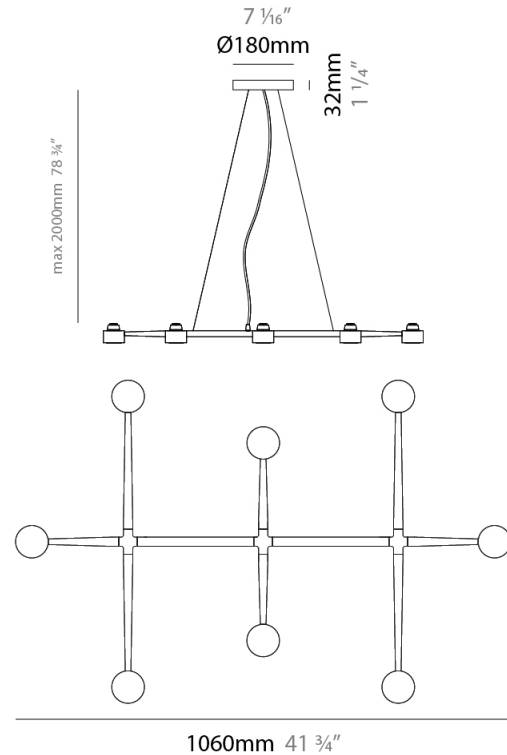

GENERAL

Series: Spider
 Partner: Fambuena
 Division: Design
 Installation: Suspension
 Product Type: Pendant
 Mounting Location: Ceiling
 Light Distribution: Direct

PHYSICAL

Shape: Abstract
 Length (mm): 770
 Length (in): 30 ⁵/₁₆
 Width (mm): 700
 Width (in): 27 ⁹/₁₆
 Max. Overall Height (mm): 2000
 Max. Overall Height (in): 78 ³/₄
 Weight (kg): 5.4
 Weight (lbs): 1112
 Fixture Material: Metal
 Cable Details: Cable length 2000mm / 79"

GENERAL

Series: Spider
 Partner: Fambuena
 Division: Design
 Installation: Suspension
 Product Type: Pendant
 Mounting Location: Ceiling
 Light Distribution: Direct

PHYSICAL

Shape: Abstract
 Length (mm): 770
 Length (in): 30 ⁵/₁₆
 Width (mm): 700
 Width (in): 27 ⁹/₁₆
 Max. Overall Height (mm): 2000
 Max. Overall Height (in): 78 ³/₄
 Weight (kg): 5.4
 Weight (lbs): 12
 Fixture Material: Metal
 Cable Details: Cable length 2000mm / 79"

GENERAL

Series: Spider
 Partner: Fambuena
 Division: Design
 Installation: Suspension
 Product Type: Pendant
 Mounting Location: Ceiling
 Light Distribution: Direct

PHYSICAL

Shape: Abstract
 Length (mm): 1060
 Length (in): 41 3/4
 Width (mm): 700
 Width (in): 27 9/16
 Max. Overall Height (mm): 2000
 Max. Overall Height (in): 78 3/4
 Fixture Finish: WHI / BCH / ABR / GLD
 Fixture Material: Metal
 Cable Details: Cable length 2000mm / 79"

GENERAL

Series: Spider
 Partner: Fambuena
 Division: Design
 Installation: Suspension
 Product Type: Pendant
 Mounting Location: Ceiling
 Light Distribution: Direct

PHYSICAL

Shape: Abstract
 Length (mm): 1350
 Length (in): 53 7/8
 Width (mm): 700
 Width (in): 27 9/16
 Max. Overall Height (mm): 2000
 Max. Overall Height (in): 78 3/4
 Fixture Finish: WHI / BCH / ABR / GLD
 Fixture Material: Metal
 Cable Details: Cable length 2000mm / 79"