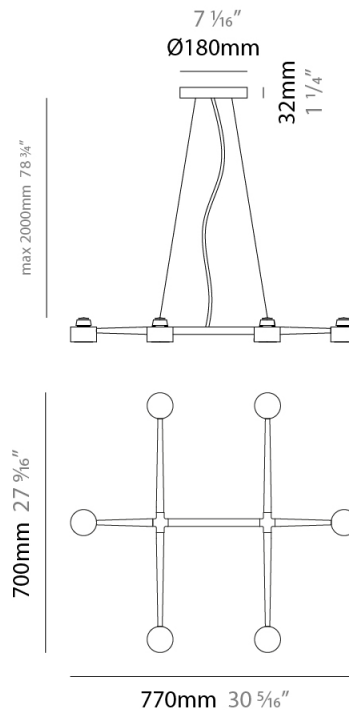

PROJECT	_____
TYPE	_____
SPECIFIER	_____
QUANTITY	_____
DATE	_____

SPIDER SUSPENSION

D51027-

base number   Finish
Options

1. To build a product code in our configurator select the specify button on the base model # product page
2. To build a manual product code on this datasheet choose from the options listed below in blue font and add the suffix to the base model #

GENERAL

Series: Spider _____
Partner: Fambuena _____
Division: Design _____
Installation: Suspension _____
Product Type: Pendant _____
Mounting Location: Ceiling _____
Light Distribution: Direct _____

PHYSICAL

Shape: Abstract _____
Length (mm): 770 _____
Length (in): 30 ⁵/₁₆ _____
Width (mm): 700 _____
Width (in): 27 ⁹/₁₆ _____
Max. Overall Height (mm): 2000 _____
Max. Overall Height (in): 78 ³/₄ _____
Fixture Finish: WHI / BCH / ABR / GLD _____
Fixture Material: Metal _____
Cable Details: Cable length 2000mm / 79" _____

ELECTRICAL

Number of Lamps: 6 _____
Lamp Type: LED Retrofit _____
Lamp Shape: MR16 _____
Bulb Included: Bulb Not Included _____
Total Output Wattage (W): 30 _____
Max. Wattage Per Lamp (W): 5 _____
Lamp Base: GU10 _____
Input Voltage (V): 120 _____

LED

OPTICAL

RATINGS AND CERTIFICATIONS

Certified By: Certified for North American Standards _____
IP rating: IP20 _____