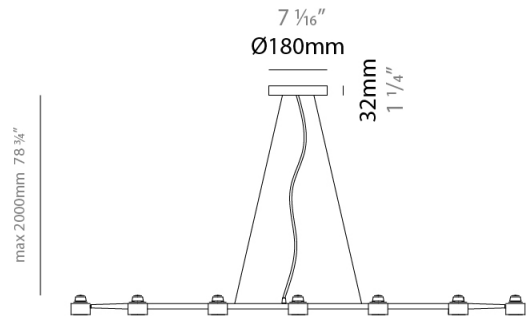

SPIDER SUSPENSION

D51030-

base number   Finish
Options

PROJECT	_____
TYPE	_____
SPECIFIER	_____
QUANTITY	_____
DATE	_____

1. To build a product code in our configurator select the specify button on the base model # product page
2. To build a manual product code on this datasheet choose from the options listed below in blue font and add the suffix to the base model #

GENERAL

Series: Spider
Partner: Fambuena
Division: Design
Installation: Suspension
Product Type: Pendant
Mounting Location: Ceiling
Light Distribution: Direct

PHYSICAL

Shape: Abstract
Length (mm): 1640
Length (in): 64 ⁹/₁₆
Width (mm): 700
Width (in): 27 ⁹/₁₆
Max. Overall Height (mm): 2000
Max. Overall Height (in): 78 ³/₄
Fixture Finish: WHI / BCH / ABR / GLD
Fixture Material: Metal
Cable Details: Cable length 2000mm / 79"

ELECTRICAL

Number of Lamps: 12
Lamp Type: LED Retrofit
Lamp Shape: MR16
Bulb Included: Bulb Not Included
Total Output Wattage (W): 60
Max. Wattage Per Lamp (W): 5
Lamp Base: GU10
Input Voltage (V): 120

LED

OPTICAL

RATINGS AND CERTIFICATIONS

Certified By: Certified for North American Standards
IP rating: IP20