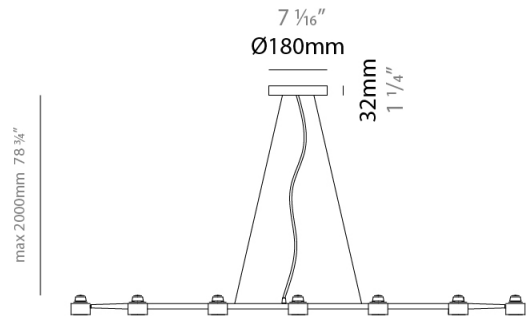

GENERAL

Series: Spider
 Partner: Fambuena
 Division: Design
 Installation: Suspension
 Product Type: Pendant
 Mounting Location: Ceiling
 Light Distribution: Direct

PHYSICAL

Shape: Abstract
 Length (mm): 770
 Length (in): 30 ⁵/₁₆
 Width (mm): 700
 Width (in): 27 ⁹/₁₆
 Max. Overall Height (mm): 2000
 Max. Overall Height (in): 78 ³/₄
 Weight (kg): 5.4
 Weight (lbs): 1112
 Fixture Material: Metal
 Cable Details: Cable length 2000mm / 79"

GENERAL

Series: Spider
 Partner: Fambuena
 Division: Design
 Installation: Suspension
 Product Type: Pendant
 Mounting Location: Ceiling
 Light Distribution: Direct

PHYSICAL

Shape: Abstract
 Length (mm): 770
 Length (in): 30 ⁵/₁₆
 Width (mm): 700
 Width (in): 27 ⁹/₁₆
 Max. Overall Height (mm): 2000
 Max. Overall Height (in): 78 ³/₄
 Weight (kg): 5.4
 Weight (lbs): 12
 Fixture Material: Metal
 Cable Details: Cable length 2000mm / 79"

GENERAL

Series: Spider
 Partner: Fambuena
 Division: Design
 Installation: Suspension
 Product Type: Pendant
 Mounting Location: Ceiling
 Light Distribution: Direct

PHYSICAL

Shape: Abstract
 Length (mm): 1350
 Length (in): 53 7/8
 Width (mm): 700
 Width (in): 27 9/16
 Max. Overall Height (mm): 2000
 Max. Overall Height (in): 78 3/4
 Fixture Finish: WHI / BCH / ABR / GLD
 Fixture Material: Metal
 Cable Details: Cable length 2000mm / 79"

GENERAL

Series: Spider
 Partner: Fambuena
 Division: Design
 Installation: Suspension
 Product Type: Pendant
 Mounting Location: Ceiling
 Light Distribution: Direct

PHYSICAL

Shape: Abstract
 Length (mm): 1640
 Length (in): 64 ⁹/₁₆
 Width (mm): 700
 Width (in): 27 ⁹/₁₆
 Max. Overall Height (mm): 2000
 Max. Overall Height (in): 78 ³/₄
 Fixture Finish: WHI / BCH / ABR / GLD
 Fixture Material: Metal
 Cable Details: Cable length 2000mm / 79"