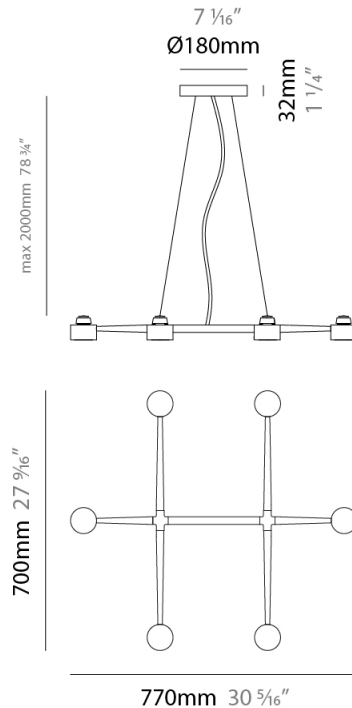

PROJECT	_____
TYPE	_____
SPECIFIER	_____
QUANTITY	_____
DATE	_____

SPIDER SUSPENSION

D51027- : D51027-BCH

base number

1. To build a product code in our configurator select the specify button on the base model # product page
2. To build a manual product code on this datasheet choose from the options listed below in blue font and add the suffix to the base model #

GENERAL

Series: Spider
Partner: Fambuena
Division: Design
Installation: Suspension
Product Type: Pendant
Mounting Location: Ceiling
Light Distribution: Direct

PHYSICAL

Shape: Abstract
Length (mm): 770
Length (in): 30 ⁵/₁₆
Width (mm): 700
Width (in): 27 ⁹/₁₆
Max. Overall Height (mm): 2000
Max. Overall Height (in): 78 ³/₄
Weight (kg): 5.4
Weight (lbs): 1112
Fixture Material: Metal
Cable Details: Cable length 2000mm / 79"

ELECTRICAL

Number of Lamps: 6
Lamp Type: LED Retrofit
Lamp Shape: MR16
Bulb Included: Bulb Not Included
Total Output Wattage (W): 45
Max. Wattage Per Lamp (W): 7.5
Lamp Base: GU10
Input Voltage (V): 120

LED

OPTICAL

RATINGS AND CERTIFICATIONS

Certified By: CSA Certified to UL and CSA Standards
IP rating: IP20