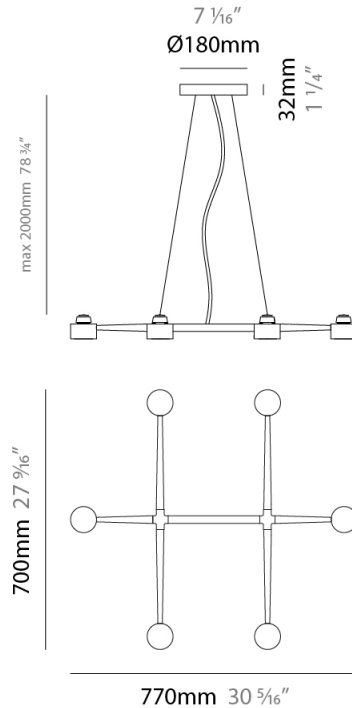

PROJECT _____
TYPE _____
SPECIFIER _____
QUANTITY _____
DATE _____

SPIDER SUSPENSION

D51027-

base number   Finish
Options

1. To build a product code in our configurator select the specify button on the base model # product page
2. To build a manual product code on this datasheet choose from the options listed below in blue font and add the suffix to the base model #

GENERAL

Series: Spider _____
Brand: Fambuena _____
Division: Design _____
Mounting Type: Suspension _____
Mounting Location: Ceiling _____
Subcategory: Pendant _____

PHYSICAL

Shape: Abstract _____
Length (mm): 770 _____
Length (in): 30 ⁵/₁₆ _____
Width (mm): 700 _____
Width (in): 27 ⁹/₁₆ _____
Max. Overall Height (mm): 2000 _____
Max. Overall Height (in): 78 ³/₄ _____
Light Distribution: Direct _____
Fixture Finish: [WHI](#) / [BCH](#) / [ABR](#) / [GLD](#) _____
Fixture Material: Metal _____
Cable Details: Cable length 2000mm / 79" _____

ELECTRICAL

Number of Lamps: 6 _____
Lamp Type: LED Retrofit _____
Lamp Shape: MR16 _____
Bulb Included: Bulb Not Included _____
Total Output Wattage (W): 30 _____
Max. Wattage Per Lamp (W): 5 _____
Lamp Base: GU10 _____
Input Voltage (V): 120 _____

LED

OPTICAL

RATINGS AND CERTIFICATIONS

Certified By: Certified for North American Standards _____
IP rating: IP20 _____