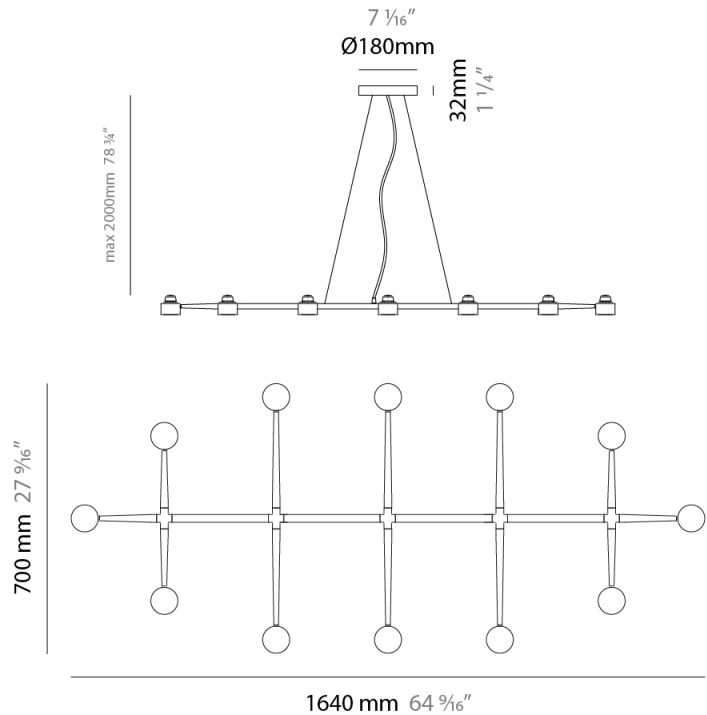

PROJECT _____
TYPE _____
SPECIFIER _____
QUANTITY _____
DATE _____

SPIDER SUSPENSION

D51030-

base number   Finish
Options

1. To build a product code in our configurator select the specify button on the base model # product page
2. To build a manual product code on this datasheet choose from the options listed below in blue font and add the suffix to the base model #

GENERAL

Series: Spider
Brand: Fambuena
Division: Design
Mounting Type: Suspension
Mounting Location: Ceiling
Subcategory: Pendant

PHYSICAL

Shape: Abstract
Length (mm): 1640
Length (in): 64 ⁹/₁₆
Width (mm): 700
Width (in): 27 ⁹/₁₆
Max. Overall Height (mm): 2000
Max. Overall Height (in): 78 ³/₄
Light Distribution: Direct
Fixture Finish: WHI / BCH / ABR / GLD
Fixture Material: Metal
Cable Details: Cable length 2000mm / 79"

ELECTRICAL

Number of Lamps: 12
Lamp Type: LED Retrofit
Lamp Shape: MR16
Bulb Included: Bulb Not Included
Total Output Wattage (W): 60
Max. Wattage Per Lamp (W): 5
Lamp Base: GU10
Input Voltage (V): 120

LED

OPTICAL

RATINGS AND CERTIFICATIONS

Certified By: Certified for North American Standards
IP rating: IP20