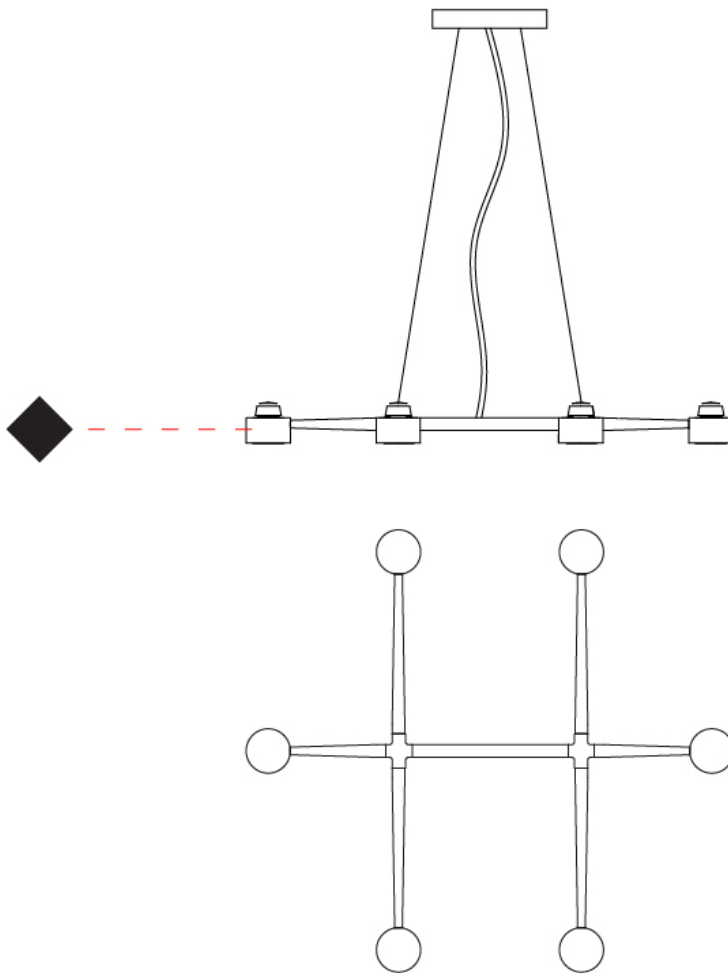

SPIDER SUSPENSION

D51027-

PROJECT _____

TYPE _____

SPECIFIER _____

QUANTITY _____

DATE _____

D