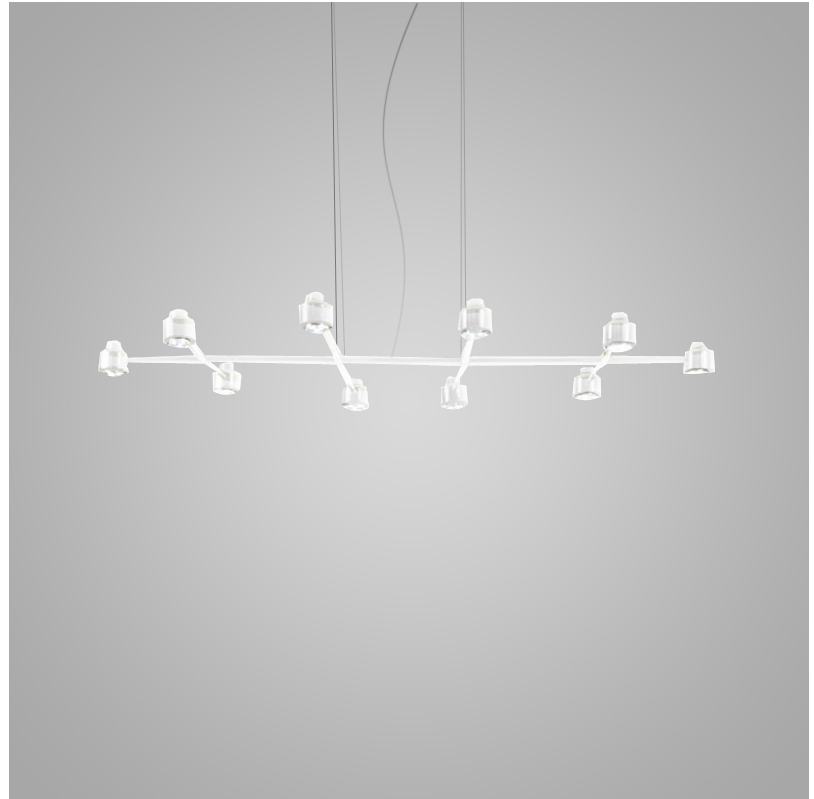

PROJECT	_____
TYPE	_____
SPECIFIER	_____
QUANTITY	_____
DATE	_____

SPIDER SUSPENSION

D51029-

base number   Finish
Options

1. To build a product code in our configurator select the specify button on the base model # product page
2. To build a manual product code on this datasheet choose from the options listed below in blue font and add the suffix to the base model #

GENERAL

Series: Spider _____
Brand: Fambuena _____
Division: Design _____
Mounting Type: Suspension _____
Mounting Location: Ceiling _____
Subcategory: Pendant _____

PHYSICAL

Shape: Abstract _____
Length (mm): 1350 _____
Length (in): 53 1/8 _____
Width (mm): 700 _____
Width (in): 27 9/16 _____
Max. Overall Height (mm): 2000 _____
Max. Overall Height (in): 78 3/4 _____
Light Distribution: Direct _____
Fixture Finish: WHI / BCH / ABR / GLD _____
Fixture Material: Metal _____
Cable Details: Cable length 2000mm / 79" _____

ELECTRICAL

Number of Lamps: 10 _____
Lamp Type: LED Retrofit _____
Lamp Shape: MR16 _____
Bulb Included: Bulb Not Included _____
Total Output Wattage (W): 50 _____
Max. Wattage Per Lamp (W): 5 _____
Lamp Base: GU10 _____
Input Voltage (V): 120 _____

LED

OPTICAL

RATINGS AND CERTIFICATIONS

Certified By: Certified for North American Standards _____
IP rating: IP20 _____