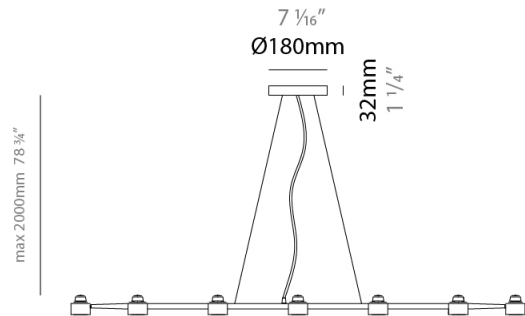

PROJECT	_____
TYPE	_____
SPECIFIER	_____
QUANTITY	_____
DATE	_____

SPIDER SUSPENSION

D51030-

base number   Finish
Options

1. To build a product code in our configurator select the specify button on the base model # product page
2. To build a manual product code on this datasheet choose from the options listed below in blue font and add the suffix to the base model #

GENERAL

Series: Spider
Brand: Fambuena
Division: Design
Mounting Type: Suspension
Mounting Location: Ceiling
Subcategory: Pendant

PHYSICAL

Shape: Abstract
Length (mm): 1640
Length (in): 64 ⁹/₁₆"
Width (mm): 700
Width (in): 27 ⁹/₁₆"
Max. Overall Height (mm): 2000
Max. Overall Height (in): 78 ³/₄"
Light Distribution: Direct
Fixture Finish: WHI / BCH / ABR / GLD
Fixture Material: Metal
Cable Details: Cable length 2000mm / 79"

ELECTRICAL

Number of Lamps: 12
Lamp Type: LED Retrofit
Lamp Shape: MR16
Bulb Included: Bulb Not Included
Total Output Wattage (W): 60
Max. Wattage Per Lamp (W): 5
Lamp Base: GU10
Input Voltage (V): 120

LED

OPTICAL

RATINGS AND CERTIFICATIONS

Certified By: Certified for North American Standards
IP rating: IP20