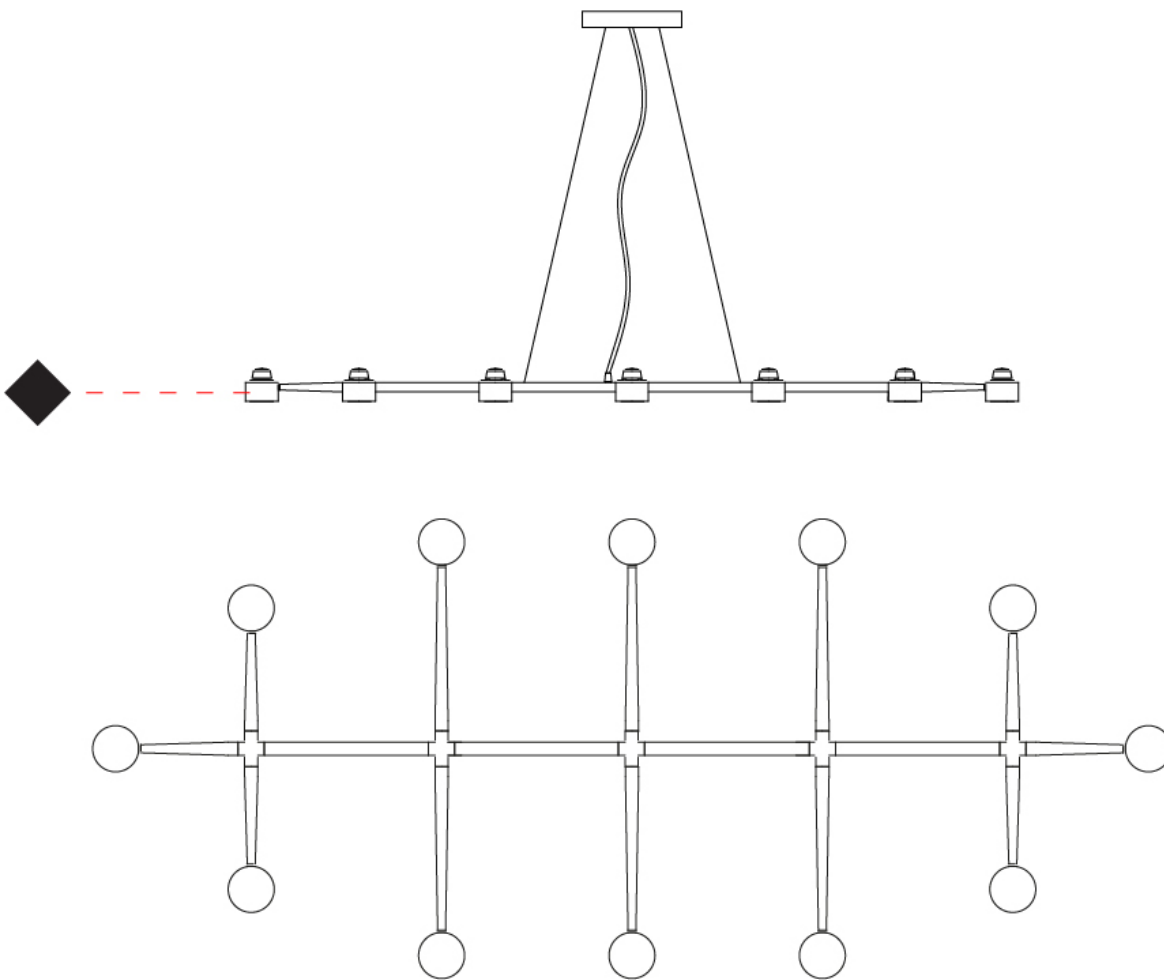

SPIDER SUSPENSION

D51030-

PROJECT _____

TYPE _____

SPECIFIER _____

QUANTITY _____

DATE _____

D