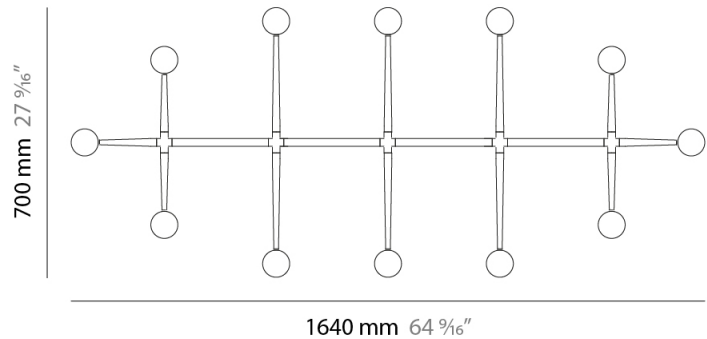

PROJECT	_____
TYPE	_____
SPECIFIER	_____
QUANTITY	_____
DATE	_____

SPIDER SUSPENSION

D51030-

base number   Finish
Options

1. To build a product code in our configurator select the specify button on the base model # product page
2. To build a manual product code on this datasheet choose from the options listed below in blue font and add the suffix to the base model #

GENERAL

Series: Spider
Brand: Fambuena
Division: Design
Mounting Type: Suspension
Mounting Location: Ceiling
Subcategory: Pendant

PHYSICAL

Shape: Abstract
Length (mm): 1640
Length (in): 64 ⁹/₁₆"
Width (mm): 700
Width (in): 27 ⁹/₁₆"
Max. Overall Height (mm): 2000
Max. Overall Height (in): 78 ³/₄"
Light Distribution: Direct
Fixture Finish: WHI / BCH / ABR / GLD
Fixture Material: Metal
Cable Details: Cable length 2000mm / 79"

ELECTRICAL

Number of Lamps: 12
Lamp Type: LED Retrofit
Lamp Shape: MR16
Bulb Included: Bulb Not Included
Total Output Wattage (W): 60
Max. Wattage Per Lamp (W): 5
Lamp Base: GU10
Input Voltage (V): 120

LED

OPTICAL

RATINGS AND CERTIFICATIONS

Certified By: Certified for North American Standards
IP rating: IP20