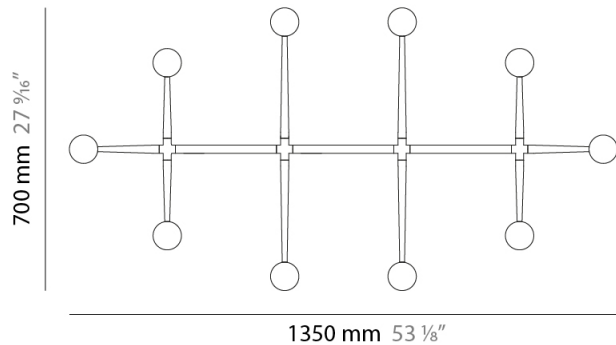

PROJECT	_____
TYPE	_____
SPECIFIER	_____
QUANTITY	_____
DATE	_____

SPIDER SUSPENSION

D51029-

base number   Finish
Options

1. To build a product code in our configurator select the specify button on the base model # product page
2. To build a manual product code on this datasheet choose from the options listed below in blue font and add the suffix to the base model #

GENERAL

Series: Spider _____
Brand: Fambuena _____
Division: Design _____
Mounting Type: Suspension _____
Mounting Location: Ceiling _____
Subcategory: Pendant _____

PHYSICAL

Shape: Abstract _____
Length (mm): 1350 _____
Length (in): 53 1/8 _____
Width (mm): 700 _____
Width (in): 27 9/16 _____
Max. Overall Height (mm): 2000 _____
Max. Overall Height (in): 78 3/4 _____
Light Distribution: Direct _____
Fixture Finish: WHI / BCH / ABR / GLD _____
Fixture Material: Metal _____
Cable Details: Cable length 2000mm / 79" _____

ELECTRICAL

Number of Lamps: 10 _____
Lamp Type: LED Retrofit _____
Lamp Shape: MR16 _____
Bulb Included: Bulb Not Included _____
Total Output Wattage (W): 50 _____
Max. Wattage Per Lamp (W): 5 _____
Lamp Base: GU10 _____
Input Voltage (V): 120 _____

LED

OPTICAL

RATINGS AND CERTIFICATIONS

Certified By: Certified for North American Standards _____
IP rating: IP20 _____