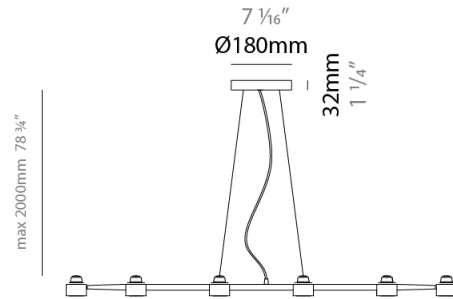

PROJECT	_____
TYPE	_____
SPECIFIER	_____
QUANTITY	_____
DATE	_____

SPIDER SUSPENSION

D51029-

base number   Finish
Options

1. To build a product code in our configurator select the specify button on the base model # product page
2. To build a manual product code on this datasheet choose from the options listed below in blue font and add the suffix to the base model #

GENERAL

Series: Spider _____
Brand: Fambuena _____
Division: Design _____
Mounting Type: Suspension _____
Mounting Location: Ceiling _____
Subcategory: Pendant _____

PHYSICAL

Shape: Abstract _____
Length (mm): 1350 _____
Length (in): 53 1/8 _____
Width (mm): 700 _____
Width (in): 27 9/16 _____
Max. Overall Height (mm): 2000 _____
Max. Overall Height (in): 78 3/4 _____
Light Distribution: Direct _____
Fixture Finish: WHI / BCH / ABR / GLD _____
Fixture Material: Metal _____
Cable Details: Cable length 2000mm / 79" _____

ELECTRICAL

Number of Lamps: 10 _____
Lamp Type: LED Retrofit _____
Lamp Shape: MR16 _____
Bulb Included: Bulb Not Included _____
Total Output Wattage (W): 50 _____
Max. Wattage Per Lamp (W): 5 _____
Lamp Base: GU10 _____
Input Voltage (V): 120 _____

LED

OPTICAL

RATINGS AND CERTIFICATIONS

Certified By: Certified for North American Standards _____
IP rating: IP20 _____