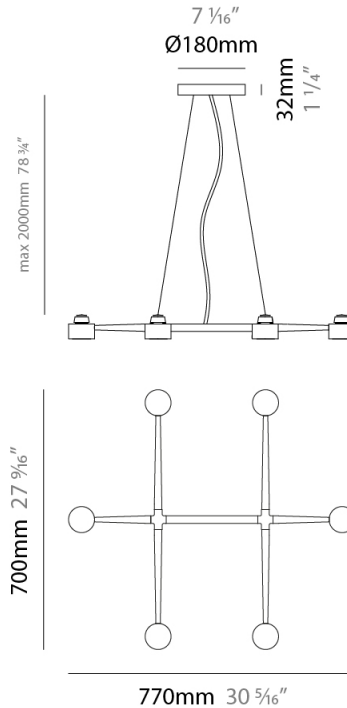

SPIDER SUSPENSION

D51027-

base number   Finish
Options

1. To build a product code in our configurator select the specify button on the base model # product page
2. To build a manual product code on this datasheet choose from the options listed below in blue font and add the suffix to the base model #

GENERAL

Series: Spider _____
Brand: Fambuena _____
Division: Design _____
Mounting Type: Suspension _____
Mounting Location: Ceiling _____
Subcategory: Pendant _____

PHYSICAL

Shape: Abstract _____
Length (mm): 770 _____
Length (in): 30 ⁵/₁₆ _____
Width (mm): 700 _____
Width (in): 27 ⁹/₁₆ _____
Max. Overall Height (mm): 2000 _____
Max. Overall Height (in): 78 ³/₄ _____
Light Distribution: Direct _____
Fixture Finish: WHI / BCH / ABR / GLD _____
Fixture Material: Metal _____
Cable Details: Cable length 2000mm / 79" _____

ELECTRICAL

Number of Lamps: 6 _____
Lamp Type: LED Retrofit _____
Lamp Shape: MR16 _____
Bulb Included: Bulb Not Included _____
Total Output Wattage (W): 30 _____
Max. Wattage Per Lamp (W): 5 _____
Lamp Base: GU10 _____
Input Voltage (V): 120 _____

LED

OPTICAL

RATINGS AND CERTIFICATIONS

Certified By: Certified for North American Standards _____
IP rating: IP20 _____