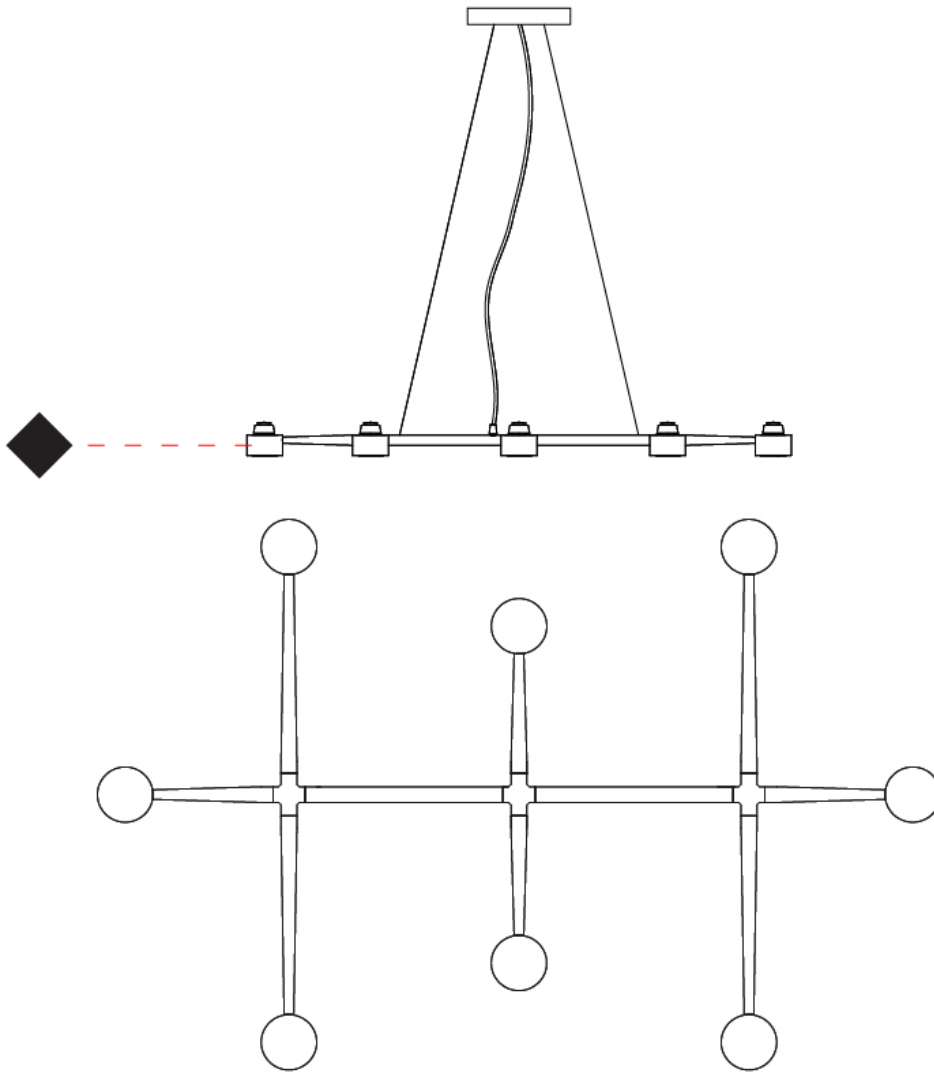

SPIDER SUSPENSION

D51028-

PROJECT	_____
TYPE	_____
SPECIFIER	_____
QUANTITY	_____
DATE	_____

D