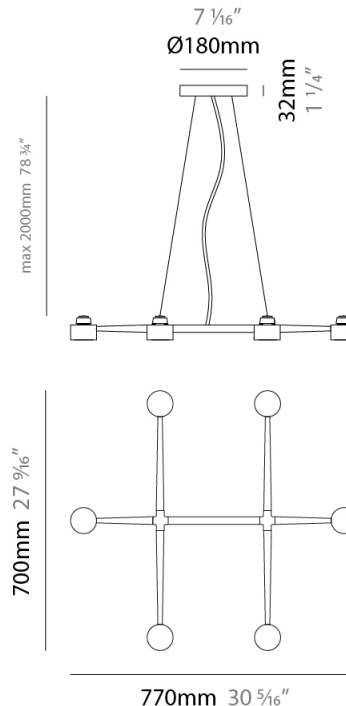

PROJECT	_____
TYPE	_____
SPECIFIER	_____
QUANTITY	_____
DATE	_____

SPIDER SUSPENSION

D51027- : D51027-BCH

base number

1. To build a product code in our configurator select the specify button on the base model # product page
2. To build a manual product code on this datasheet choose from the options listed below in blue font and add the suffix to the base model #

GENERAL

Series: Spider
Partner: Fambuena
Division: Design
Installation: Suspension
Product Type: Pendant
Mounting Location: Ceiling
Light Distribution: Direct

PHYSICAL

Shape: Abstract
Length (mm): 770
Length (in): 30 ⁵/₁₆
Width (mm): 700
Width (in): 27 ⁹/₁₆
Max. Overall Height (mm): 2000
Max. Overall Height (in): 78 ³/₄
Weight (kg): 5.4
Weight (lbs): 1112
Fixture Material: Metal
Cable Details: Cable length 2000mm / 79"

ELECTRICAL

Number of Lamps: 6
Lamp Type: LED Retrofit
Lamp Shape: MR16
Bulb Included: Bulb Not Included
Total Output Wattage (W): 45
Max. Wattage Per Lamp (W): 7.5
Lamp Base: GU10
Input Voltage (V): 120

LED

OPTICAL

RATINGS AND CERTIFICATIONS

Certified By: CSA Certified to UL and CSA Standards
IP rating: IP20