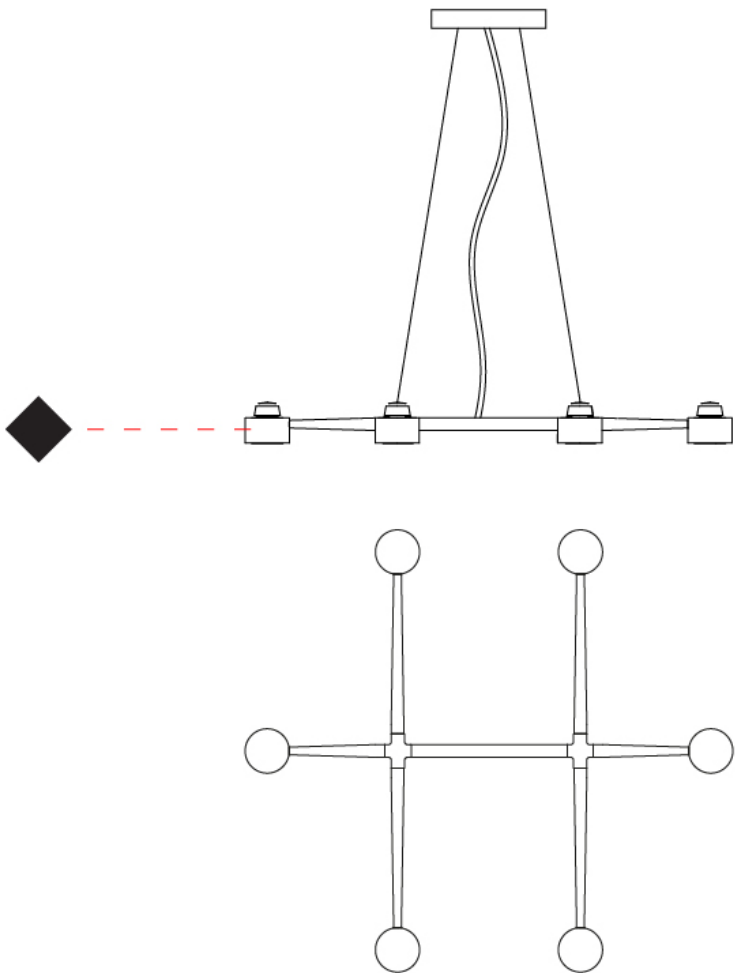

SPIDER SUSPENSION

D51027- : D51027-GLD

PROJECT _____

TYPE _____

SPECIFIER _____

QUANTITY _____

DATE _____

D