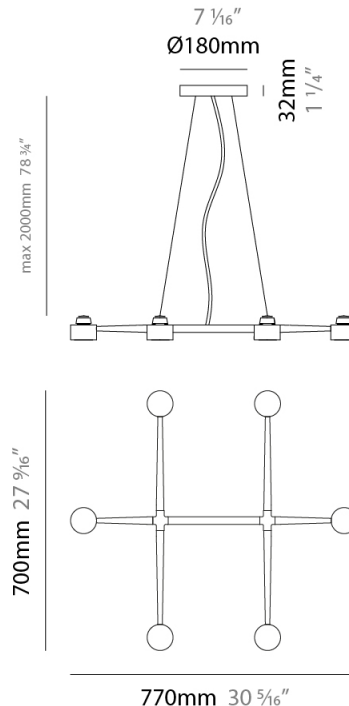

PROJECT _____
TYPE _____
SPECIFIER _____
QUANTITY _____
DATE _____

SPIDER SUSPENSION

D51027- : D51027-BCH

base number

1. To build a product code in our configurator select the specify button on the base model # product page
2. To build a manual product code on this datasheet choose from the options listed below in blue font and add the suffix to the base model #

GENERAL

Series: Spider
Partner: Fambuena
Division: Design
Installation: Suspension
Product Type: Pendant
Mounting Location: Ceiling
Light Distribution: Direct

PHYSICAL

Shape: Abstract
Length (mm): 770
Length (in): 30 ⁵/₁₆
Width (mm): 700
Width (in): 27 ⁹/₁₆
Max. Overall Height (mm): 2000
Max. Overall Height (in): 78 ³/₄
Weight (kg): 5.4
Weight (lbs): 1112
Fixture Material: Metal
Cable Details: Cable length 2000mm / 79"

ELECTRICAL

Number of Lamps: 6
Lamp Type: LED Retrofit
Lamp Shape: MR16
Bulb Included: Bulb Not Included
Total Output Wattage (W): 45
Max. Wattage Per Lamp (W): 7.5
Lamp Base: GU10
Input Voltage (V): 120

LED

OPTICAL

RATINGS AND CERTIFICATIONS

Certified By: CSA Certified to UL and CSA Standards
IP rating: IP20