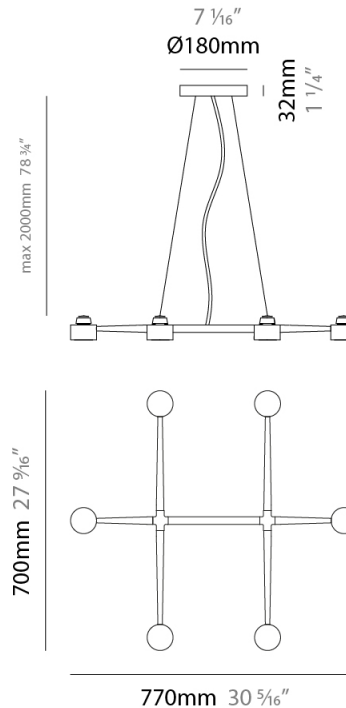

PROJECT _____
TYPE _____
SPECIFIER _____
QUANTITY _____
DATE _____

SPIDER SUSPENSION

D51027- : D51027-GLD

base number

1. To build a product code in our configurator select the specify button on the base model # product page
2. To build a manual product code on this datasheet choose from the options listed below in blue font and add the suffix to the base model #

GENERAL

Series: Spider
Partner: Fambuena
Division: Design
Installation: Suspension
Product Type: Pendant
Mounting Location: Ceiling
Light Distribution: Direct

PHYSICAL

Shape: Abstract
Length (mm): 770
Length (in): 30 5/16
Width (mm): 700
Width (in): 27 9/16
Max. Overall Height (mm): 2000
Max. Overall Height (in): 78 3/4
Weight (kg): 5.4
Weight (lbs): 12
Fixture Material: Metal
Cable Details: Cable length 2000mm / 79"

ELECTRICAL

Number of Lamps: 6
Lamp Type: LED Retrofit
Lamp Shape: MR16
Bulb Included: Bulb Not Included
Total Output Wattage (W): 45
Max. Wattage Per Lamp (W): 7.5
Lamp Base: GU10
Input Voltage (V): 120

LED

OPTICAL

RATINGS AND CERTIFICATIONS

Certified By: CSA Certified to UL and CSA Standards
IP rating: IP20