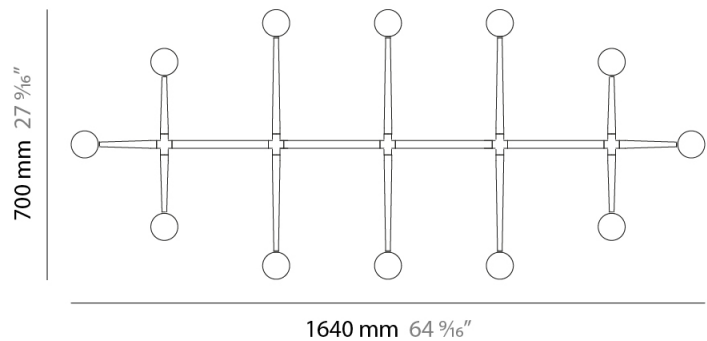

PROJECT	_____
TYPE	_____
SPECIFIER	_____
QUANTITY	_____
DATE	_____

SPIDER SUSPENSION

D51030-

base number   Finish
Options

1. To build a product code in our configurator select the specify button on the base model # product page
2. To build a manual product code on this datasheet choose from the options listed below in blue font and add the suffix to the base model #

GENERAL

Series: Spider _____
Partner: Fambuena _____
Division: Design _____
Installation: Suspension _____
Product Type: Pendant _____
Mounting Location: Ceiling _____
Light Distribution: Direct _____

PHYSICAL

Shape: Abstract _____
Length (mm): 1640 _____
Length (in): 64 ⁹/₁₆ _____
Width (mm): 700 _____
Width (in): 27 ⁹/₁₆ _____
Max. Overall Height (mm): 2000 _____
Max. Overall Height (in): 78 ³/₄ _____
Fixture Finish: WHI / BCH / ABR / GLD _____
Fixture Material: Metal _____
Cable Details: Cable length 2000mm / 79" _____

ELECTRICAL

Number of Lamps: 12 _____
Lamp Type: LED Retrofit _____
Lamp Shape: MR16 _____
Bulb Included: Bulb Not Included _____
Total Output Wattage (W): 60 _____
Max. Wattage Per Lamp (W): 5 _____
Lamp Base: GU10 _____
Input Voltage (V): 120 _____

LED

OPTICAL

RATINGS AND CERTIFICATIONS

Certified By: Certified for North American Standards _____
IP rating: IP20 _____