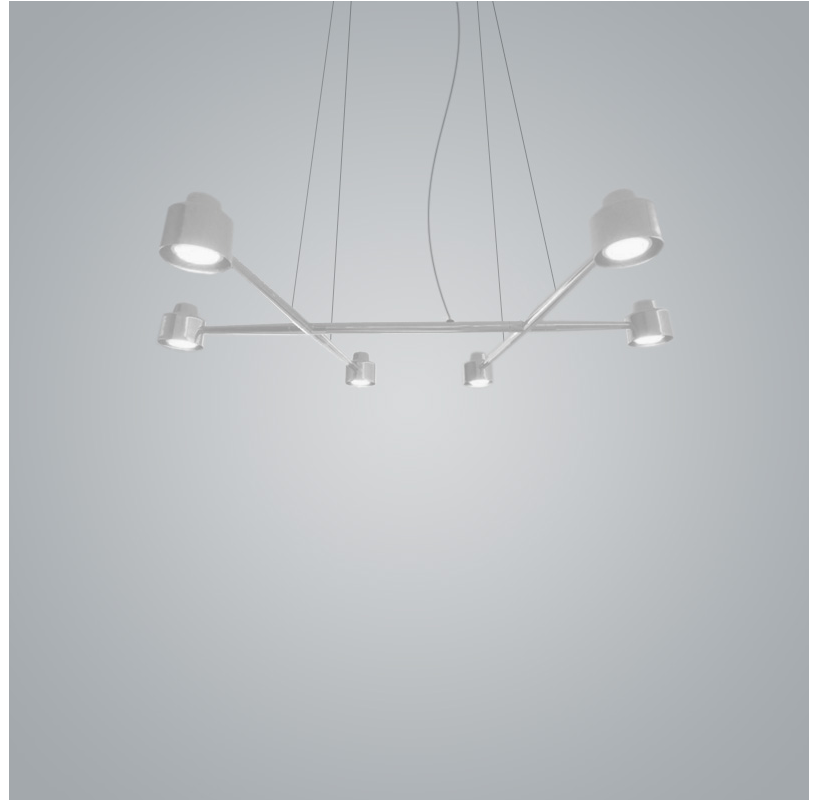

PROJECT
TYPE
SPECIFIER
QUANTITY
DATE

SPIDER SUSPENSION

D51027- : D51027-GLD

base number

1. To build a product code in our configurator select the specify button on the base model # product page
2. To build a manual product code on this datasheet choose from the options listed below in blue font and add the suffix to the base model #

GENERAL

Series: Spider
Partner: Fambuena
Division: Design
Installation: Suspension
Product Type: Pendant
Mounting Location: Ceiling
Light Distribution: Direct

PHYSICAL

Shape: Abstract
Length (mm): 770
Length (in): 30 ⁵/₁₆
Width (mm): 700
Width (in): 27 ⁹/₁₆
Max. Overall Height (mm): 2000
Max. Overall Height (in): 78 ³/₄
Weight (kg): 5.4
Weight (lbs): 12
Fixture Material: Metal
Cable Details: Cable length 2000mm / 79"

ELECTRICAL

Number of Lamps: 6
Lamp Type: LED Retrofit
Lamp Shape: MR16
Bulb Included: Bulb Not Included
Total Output Wattage (W): 45
Max. Wattage Per Lamp (W): 7.5
Lamp Base: GU10
Input Voltage (V): 120

LED

OPTICAL

RATINGS AND CERTIFICATIONS

Certified By: CSA Certified to UL and CSA Standards
IP rating: IP20