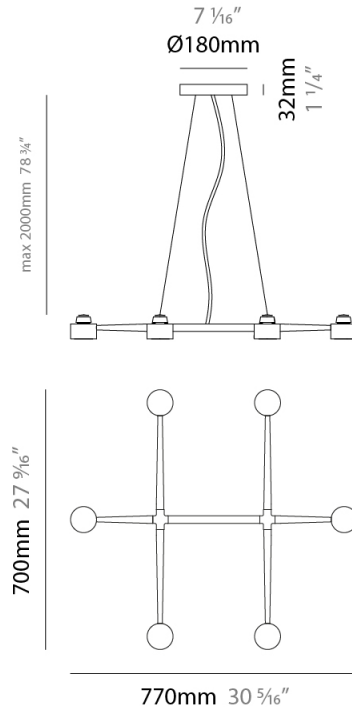

PROJECT
TYPE
SPECIFIER
QUANTITY
DATE

SPIDER SUSPENSION

D51027-

base number   Finish
Options

1. To build a product code in our configurator select the specify button on the base model # product page
2. To build a manual product code on this datasheet choose from the options listed below in blue font and add the suffix to the base model #

GENERAL

Series: Spider
Partner: Fambuena
Division: Design
Installation: Suspension
Product Type: Pendant
Mounting Location: Ceiling
Light Distribution: Direct

PHYSICAL

Shape: Abstract
Length (mm): 770
Length (in): 30 ⁵/₁₆
Width (mm): 700
Width (in): 27 ⁹/₁₆
Max. Overall Height (mm): 2000
Max. Overall Height (in): 78 ³/₄
Fixture Finish: WHI / BCH / ABR / GLD
Fixture Material: Metal
Cable Details: Cable length 2000mm / 79"

ELECTRICAL

Number of Lamps: 6
Lamp Type: LED Retrofit
Lamp Shape: MR16
Bulb Included: Bulb Not Included
Total Output Wattage (W): 30
Max. Wattage Per Lamp (W): 5
Lamp Base: GU10
Input Voltage (V): 120

LED

OPTICAL

RATINGS AND CERTIFICATIONS

Certified By: Certified for North American Standards
IP rating: IP20