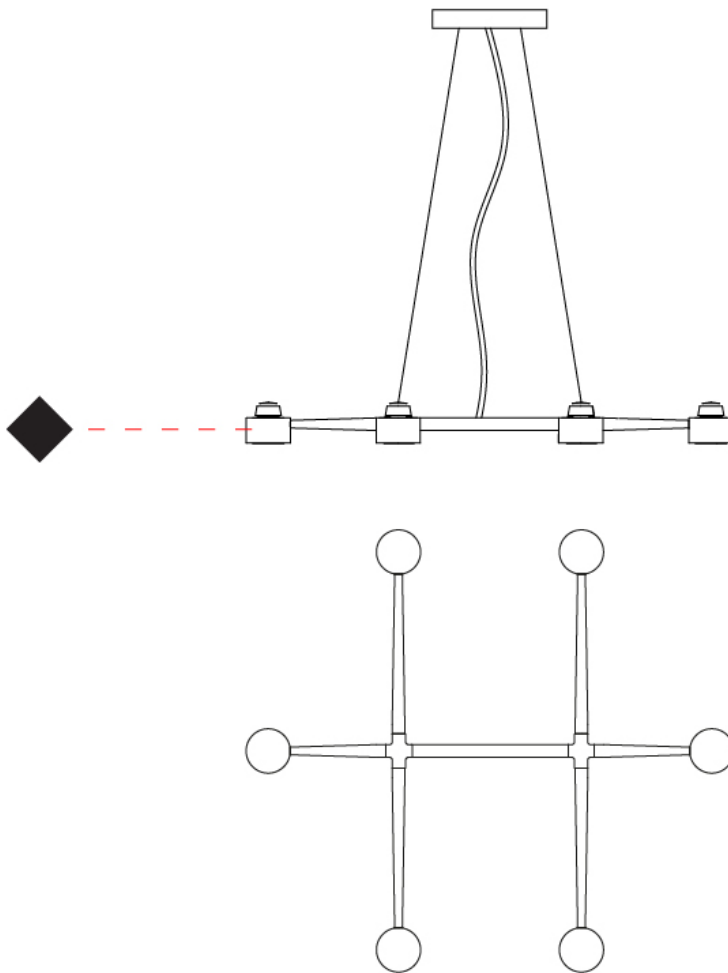

SPIDER SUSPENSION

D51027- : D51027-GLD

PROJECT

TYPE

SPECIFIER

QUANTITY

DATE

D