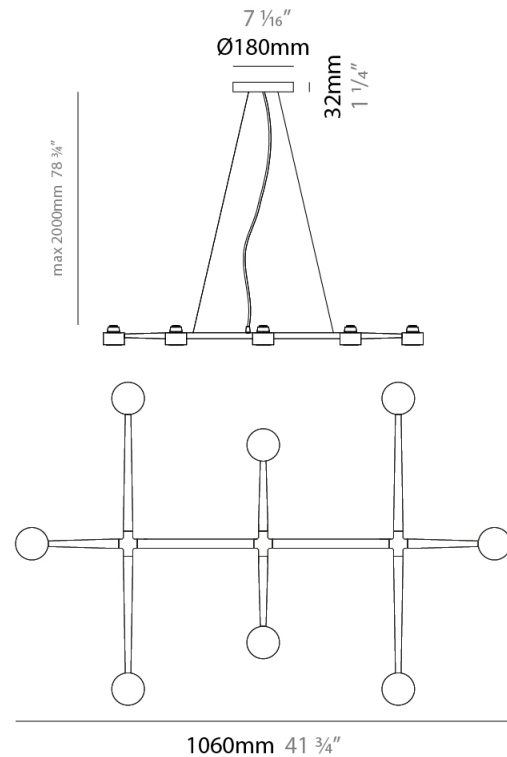

PROJECT _____
TYPE _____
SPECIFIER _____
QUANTITY _____
DATE _____

SPIDER SUSPENSION

D51028-

base number   Finish
Options

1. To build a product code in our configurator select the specify button on the base model # product page
2. To build a manual product code on this datasheet choose from the options listed below in blue font and add the suffix to the base model #

GENERAL

Series: Spider
Brand: Fambuena
Division: Design
Mounting Type: Suspension
Mounting Location: Ceiling
Subcategory: Pendant

PHYSICAL

Shape: Abstract
Length (mm): 1060
Length (in): 41 3/4
Width (mm): 700
Width (in): 27 9/16
Max. Overall Height (mm): 2000
Max. Overall Height (in): 78 3/4
Light Distribution: Direct
Fixture Finish: WHI / BCH / ABR / GLD
Fixture Material: Metal
Cable Details: Cable length 2000mm / 79"

ELECTRICAL

Number of Lamps: 8
Lamp Type: LED Retrofit
Lamp Shape: MR16
Bulb Included: Bulb Not Included
Total Output Wattage (W): 40
Max. Wattage Per Lamp (W): 5
Lamp Base: GU10
Input Voltage (V): 120

LED

OPTICAL

RATINGS AND CERTIFICATIONS

Certified By: Certified for North American Standards
IP rating: IP20