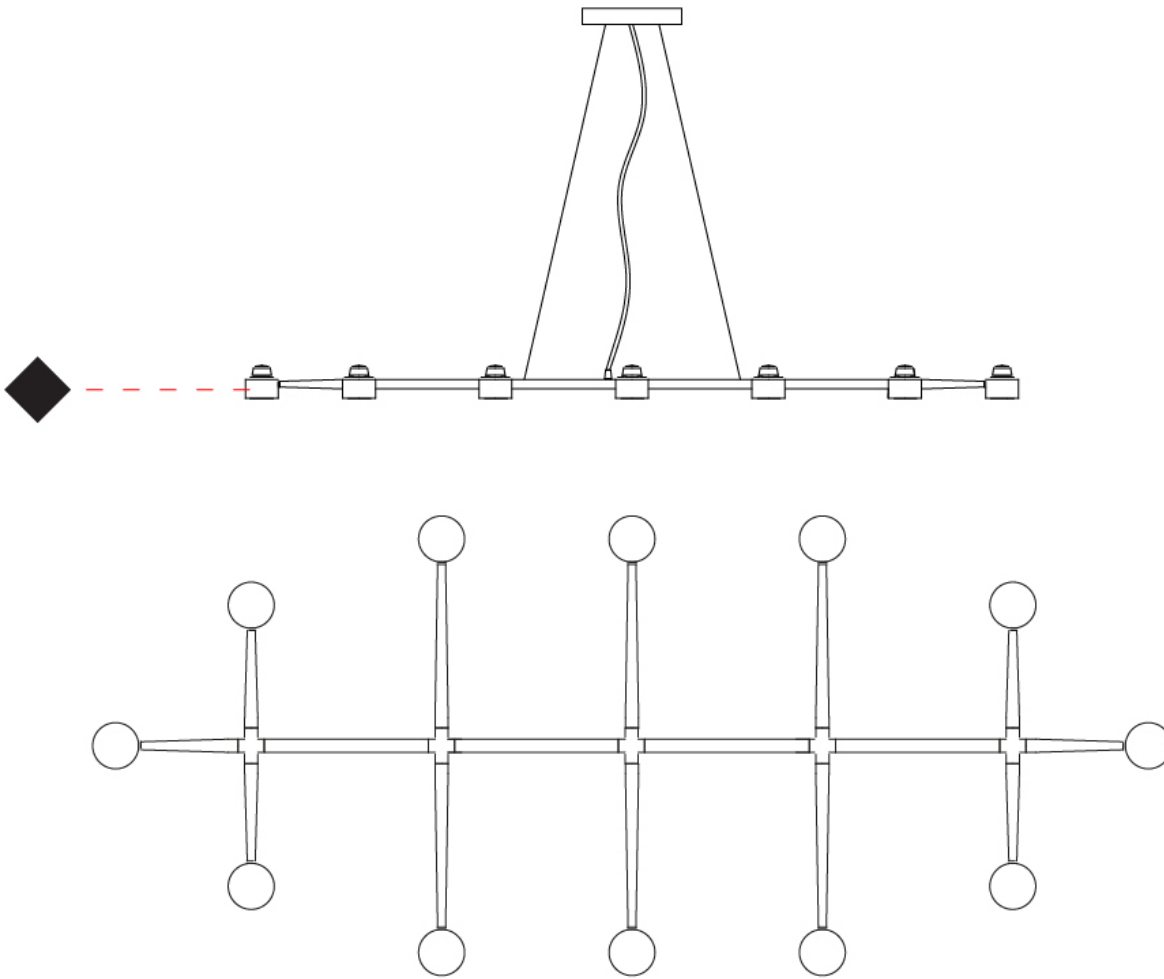

D

SPIDER COLOR FINISH CHART

PROJECT

TYPE

SPECIFIER

QUANTITY

DATE

Fixture Finish