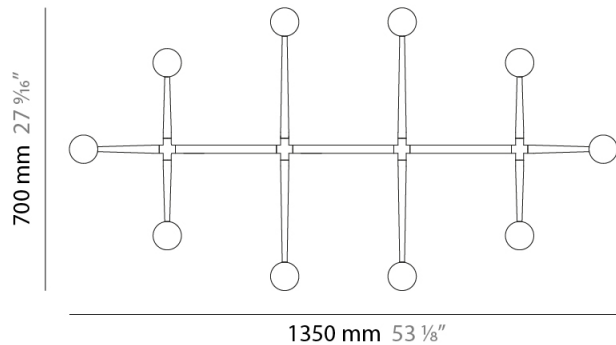

SPIDER SUSPENSION

D51029-

base number   Finish
Options

1. To build a product code in our configurator select the specify button on the base model # product page
2. To build a manual product code on this datasheet choose from the options listed below in blue font and add the suffix to the base model #

GENERAL

Series: Spider _____
Brand: Fambuena _____
Division: Design _____
Mounting Type: Suspension _____
Mounting Location: Ceiling _____
Subcategory: Pendant _____

PHYSICAL

Shape: Abstract _____
Length (mm): 1350 _____
Length (in): 53 1/8 _____
Width (mm): 700 _____
Width (in): 27 9/16 _____
Max. Overall Height (mm): 2000 _____
Max. Overall Height (in): 78 3/4 _____
Light Distribution: Direct _____
Fixture Finish: WHI / BCH / ABR / GLD _____
Fixture Material: Metal _____
Cable Details: Cable length 2000mm / 79" _____

ELECTRICAL

Number of Lamps: 10 _____
Lamp Type: LED Retrofit _____
Lamp Shape: MR16 _____
Bulb Included: Bulb Not Included _____
Total Output Wattage (W): 50 _____
Max. Wattage Per Lamp (W): 5 _____
Lamp Base: GU10 _____
Input Voltage (V): 120 _____

LED

OPTICAL

RATINGS AND CERTIFICATIONS

Certified By: Certified for North American Standards _____
IP rating: IP20 _____