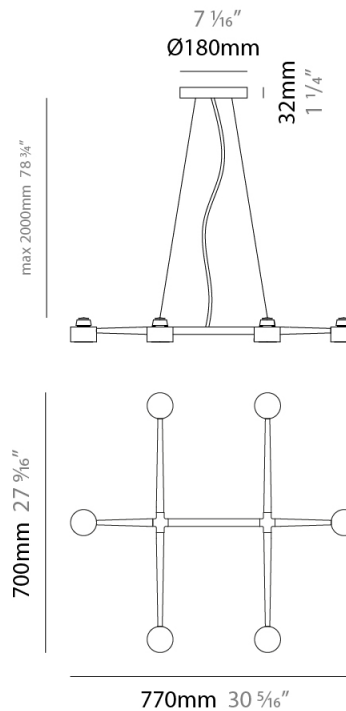

PROJECT _____
TYPE _____
SPECIFIER _____
QUANTITY _____
DATE _____

SPIDER SUSPENSION

D51027-

base number   Finish
Options

1. To build a product code in our configurator select the specify button on the base model # product page
2. To build a manual product code on this datasheet choose from the options listed below in blue font and add the suffix to the base model #

GENERAL

Series: Spider _____
Brand: Fambuena _____
Division: Design _____
Mounting Type: Suspension _____
Mounting Location: Ceiling _____
Subcategory: Pendant _____

PHYSICAL

Shape: Abstract _____
Length (mm): 770 _____
Length (in): 30 ⁵/₁₆ _____
Width (mm): 700 _____
Width (in): 27 ⁹/₁₆ _____
Max. Overall Height (mm): 2000 _____
Max. Overall Height (in): 78 ³/₄ _____
Light Distribution: Direct _____
Fixture Finish: [WHI](#) / [BCH](#) / [ABR](#) / [GLD](#) _____
Fixture Material: Metal _____
Cable Details: Cable length 2000mm / 79" _____

ELECTRICAL

Number of Lamps: 6 _____
Lamp Type: LED Retrofit _____
Lamp Shape: MR16 _____
Bulb Included: Bulb Not Included _____
Total Output Wattage (W): 30 _____
Max. Wattage Per Lamp (W): 5 _____
Lamp Base: GU10 _____
Input Voltage (V): 120 _____

LED

OPTICAL

RATINGS AND CERTIFICATIONS

Certified By: Certified for North American Standards _____
IP rating: IP20 _____