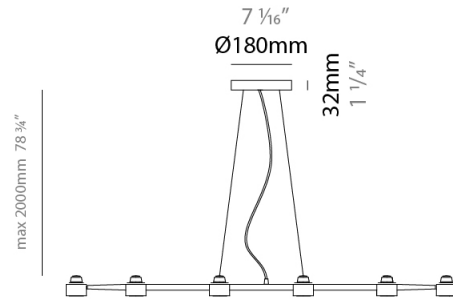

SPIDER SUSPENSION

D51029-

base number   Finish
Options

1. To build a product code in our configurator select the specify button on the base model # product page
2. To build a manual product code on this datasheet choose from the options listed below in blue font and add the suffix to the base model #

GENERAL

Series: Spider _____
Brand: Fambuena _____
Division: Design _____
Mounting Type: Suspension _____
Mounting Location: Ceiling _____
Subcategory: Pendant _____

PHYSICAL

Shape: Abstract _____
Length (mm): 1350 _____
Length (in): 53 1/8 _____
Width (mm): 700 _____
Width (in): 27 9/16 _____
Max. Overall Height (mm): 2000 _____
Max. Overall Height (in): 78 3/4 _____
Light Distribution: Direct _____
Fixture Finish: WHI / BCH / ABR / GLD _____
Fixture Material: Metal _____
Cable Details: Cable length 2000mm / 79" _____

ELECTRICAL

Number of Lamps: 10 _____
Lamp Type: LED Retrofit _____
Lamp Shape: MR16 _____
Bulb Included: Bulb Not Included _____
Total Output Wattage (W): 50 _____
Max. Wattage Per Lamp (W): 5 _____
Lamp Base: GU10 _____
Input Voltage (V): 120 _____

LED

OPTICAL

RATINGS AND CERTIFICATIONS

Certified By: Certified for North American Standards _____
IP rating: IP20 _____