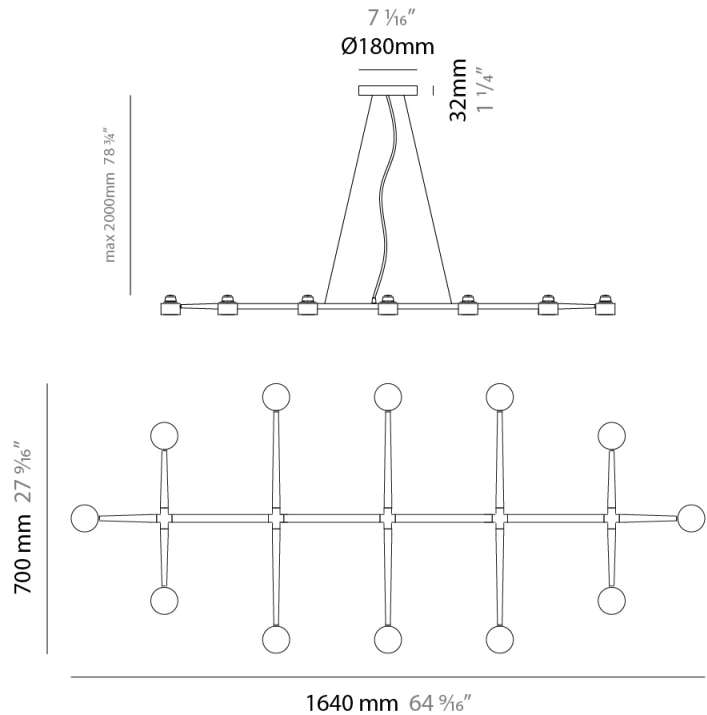

PROJECT	_____
TYPE	_____
SPECIFIER	_____
QUANTITY	_____
DATE	_____

SPIDER SUSPENSION

D51030-

base number   Finish
Options

1. To build a product code in our configurator select the specify button on the base model # product page
2. To build a manual product code on this datasheet choose from the options listed below in blue font and add the suffix to the base model #

GENERAL

Series: Spider
Brand: Fambuena
Division: Design
Mounting Type: Suspension
Mounting Location: Ceiling
Subcategory: Pendant

PHYSICAL

Shape: Abstract
Length (mm): 1640
Length (in): 64 ⁹/₁₆"
Width (mm): 700
Width (in): 27 ⁹/₁₆"
Max. Overall Height (mm): 2000
Max. Overall Height (in): 78 ³/₄"
Light Distribution: Direct
Fixture Finish: WHI / BCH / ABR / GLD
Fixture Material: Metal
Cable Details: Cable length 2000mm / 79"

ELECTRICAL

Number of Lamps: 12
Lamp Type: LED Retrofit
Lamp Shape: MR16
Bulb Included: Bulb Not Included
Total Output Wattage (W): 60
Max. Wattage Per Lamp (W): 5
Lamp Base: GU10
Input Voltage (V): 120

LED

OPTICAL

RATINGS AND CERTIFICATIONS

Certified By: Certified for North American Standards
IP rating: IP20