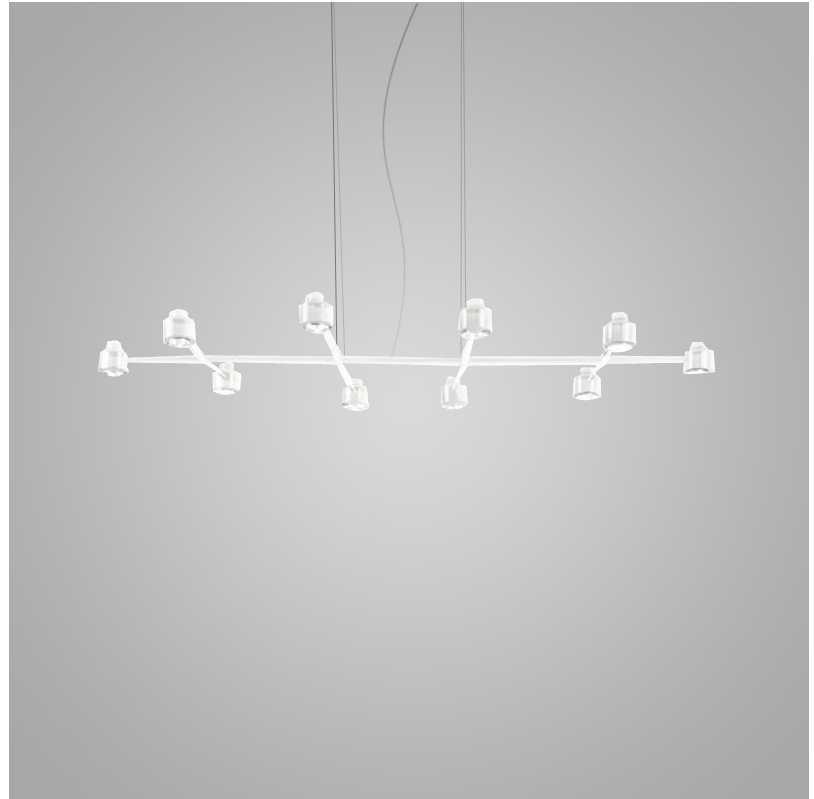

SPIDER SUSPENSION

D51029-

base number   Finish
Options

1. To build a product code in our configurator select the specify button on the base model # product page
2. To build a manual product code on this datasheet choose from the options listed below in blue font and add the suffix to the base model #

GENERAL

Series: Spider _____
Brand: Fambuena _____
Division: Design _____
Mounting Type: Suspension _____
Mounting Location: Ceiling _____
Subcategory: Pendant _____

PHYSICAL

Shape: Abstract _____
Length (mm): 1350 _____
Length (in): 53 1/8 _____
Width (mm): 700 _____
Width (in): 27 9/16 _____
Max. Overall Height (mm): 2000 _____
Max. Overall Height (in): 78 3/4 _____
Light Distribution: Direct _____
Fixture Finish: WHI / BCH / ABR / GLD _____
Fixture Material: Metal _____
Cable Details: Cable length 2000mm / 79" _____

ELECTRICAL

Number of Lamps: 10 _____
Lamp Type: LED Retrofit _____
Lamp Shape: MR16 _____
Bulb Included: Bulb Not Included _____
Total Output Wattage (W): 50 _____
Max. Wattage Per Lamp (W): 5 _____
Lamp Base: GU10 _____
Input Voltage (V): 120 _____

LED

OPTICAL

RATINGS AND CERTIFICATIONS

Certified By: Certified for North American Standards _____
IP rating: IP20 _____