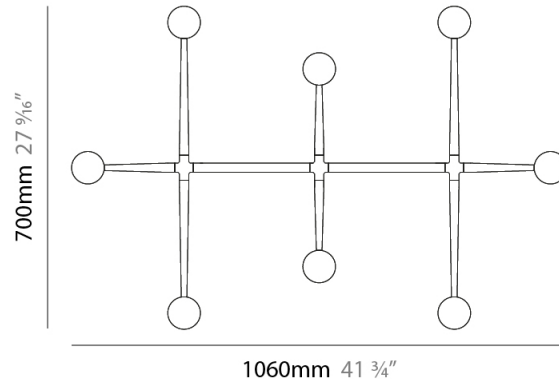

PROJECT	_____
TYPE	_____
SPECIFIER	_____
QUANTITY	_____
DATE	_____

SPIDER SUSPENSION

D51028-

base number   Finish
Options

1. To build a product code in our configurator select the specify button on the base model # product page
2. To build a manual product code on this datasheet choose from the options listed below in blue font and add the suffix to the base model #

GENERAL

Series: Spider
Brand: Fambuena
Division: Design
Mounting Type: Suspension
Mounting Location: Ceiling
Subcategory: Pendant

PHYSICAL

Shape: Abstract
Length (mm): 1060
Length (in): 41 3/4
Width (mm): 700
Width (in): 27 9/16
Max. Overall Height (mm): 2000
Max. Overall Height (in): 78 3/4
Light Distribution: Direct
Fixture Finish: WHI / BCH / ABR / GLD
Fixture Material: Metal
Cable Details: Cable length 2000mm / 79"

ELECTRICAL

Number of Lamps: 8
Lamp Type: LED Retrofit
Lamp Shape: MR16
Bulb Included: Bulb Not Included
Total Output Wattage (W): 40
Max. Wattage Per Lamp (W): 5
Lamp Base: GU10
Input Voltage (V): 120

LED

OPTICAL

RATINGS AND CERTIFICATIONS

Certified By: Certified for North American Standards
IP rating: IP20