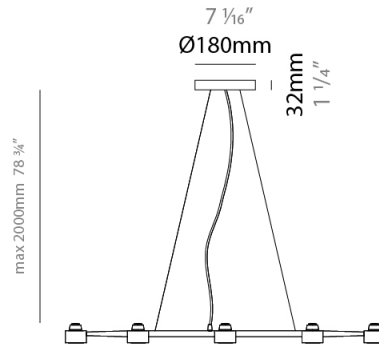

PROJECT	_____
TYPE	_____
SPECIFIER	_____
QUANTITY	_____
DATE	_____

SPIDER SUSPENSION

D51028-

base number   Finish
Options

1. To build a product code in our configurator select the specify button on the base model # product page
2. To build a manual product code on this datasheet choose from the options listed below in blue font and add the suffix to the base model #

GENERAL

Series: Spider
Brand: Fambuena
Division: Design
Mounting Type: Suspension
Mounting Location: Ceiling
Subcategory: Pendant

PHYSICAL

Shape: Abstract
Length (mm): 1060
Length (in): 41 3/4
Width (mm): 700
Width (in): 27 9/16
Max. Overall Height (mm): 2000
Max. Overall Height (in): 78 3/4
Light Distribution: Direct
Fixture Finish: WHI / BCH / ABR / GLD
Fixture Material: Metal
Cable Details: Cable length 2000mm / 79"

ELECTRICAL

Number of Lamps: 8
Lamp Type: LED Retrofit
Lamp Shape: MR16
Bulb Included: Bulb Not Included
Total Output Wattage (W): 40
Max. Wattage Per Lamp (W): 5
Lamp Base: GU10
Input Voltage (V): 120

LED

OPTICAL

RATINGS AND CERTIFICATIONS

Certified By: Certified for North American Standards
IP rating: IP20