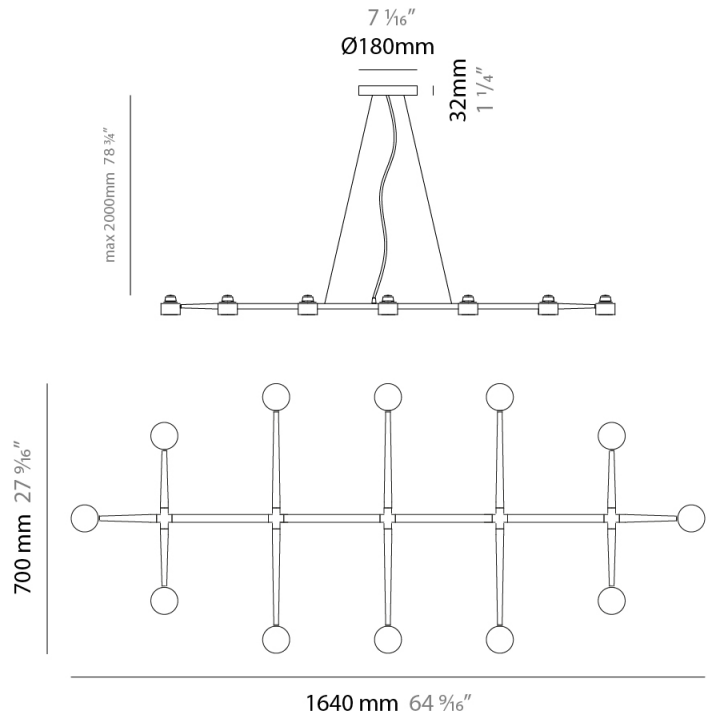

SPIDER SUSPENSION

D51030-

base number   Finish
Options

PROJECT	_____
TYPE	_____
SPECIFIER	_____
QUANTITY	_____
DATE	_____

1. To build a product code in our configurator select the specify button on the base model # product page
2. To build a manual product code on this datasheet choose from the options listed below in blue font and add the suffix to the base model #

GENERAL

Series: Spider _____
Partner: Fambuena _____
Division: Design _____
Installation: Suspension _____
Product Type: Pendant _____
Mounting Location: Ceiling _____
Light Distribution: Direct _____

PHYSICAL

Shape: Abstract _____
Length (mm): 1640 _____
Length (in): 64 ⁹/₁₆ _____
Width (mm): 700 _____
Width (in): 27 ⁹/₁₆ _____
Max. Overall Height (mm): 2000 _____
Max. Overall Height (in): 78 ³/₄ _____
Fixture Finish: WHI / BCH / ABR / GLD _____
Fixture Material: Metal _____
Cable Details: Cable length 2000mm / 79" _____

ELECTRICAL

Number of Lamps: 12 _____
Lamp Type: LED Retrofit _____
Lamp Shape: MR16 _____
Bulb Included: Bulb Not Included _____
Total Output Wattage (W): 60 _____
Max. Wattage Per Lamp (W): 5 _____
Lamp Base: GU10 _____
Input Voltage (V): 120 _____

LED

OPTICAL

RATINGS AND CERTIFICATIONS

Certified By: Certified for North American Standards _____
IP rating: IP20 _____