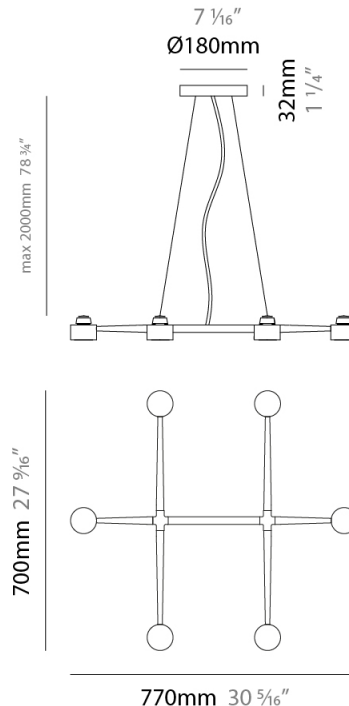

PROJECT	_____
TYPE	_____
SPECIFIER	_____
QUANTITY	_____
DATE	_____

SPIDER SUSPENSION

D51027- : D51027-BCH

base number

1. To build a product code in our configurator select the specify button on the base model # product page
2. To build a manual product code on this datasheet choose from the options listed below in blue font and add the suffix to the base model #

GENERAL

Series: Spider
Partner: Fambuena
Division: Design
Installation: Suspension
Product Type: Pendant
Mounting Location: Ceiling
Light Distribution: Direct

PHYSICAL

Shape: Abstract
Length (mm): 770
Length (in): 30 ⁵/₁₆
Width (mm): 700
Width (in): 27 ⁹/₁₆
Max. Overall Height (mm): 2000
Max. Overall Height (in): 78 ³/₄
Weight (kg): 5.4
Weight (lbs): 11.12
Fixture Material: Metal
Cable Details: Cable length 2000mm / 79"

ELECTRICAL

Number of Lamps: 6
Lamp Type: LED Retrofit
Lamp Shape: MR16
Bulb Included: Bulb Not Included
Total Output Wattage (W): 45
Max. Wattage Per Lamp (W): 7.5
Lamp Base: GU10
Input Voltage (V): 120

LED

OPTICAL

RATINGS AND CERTIFICATIONS

Certified By: CSA Certified to UL and CSA Standards
IP rating: IP20