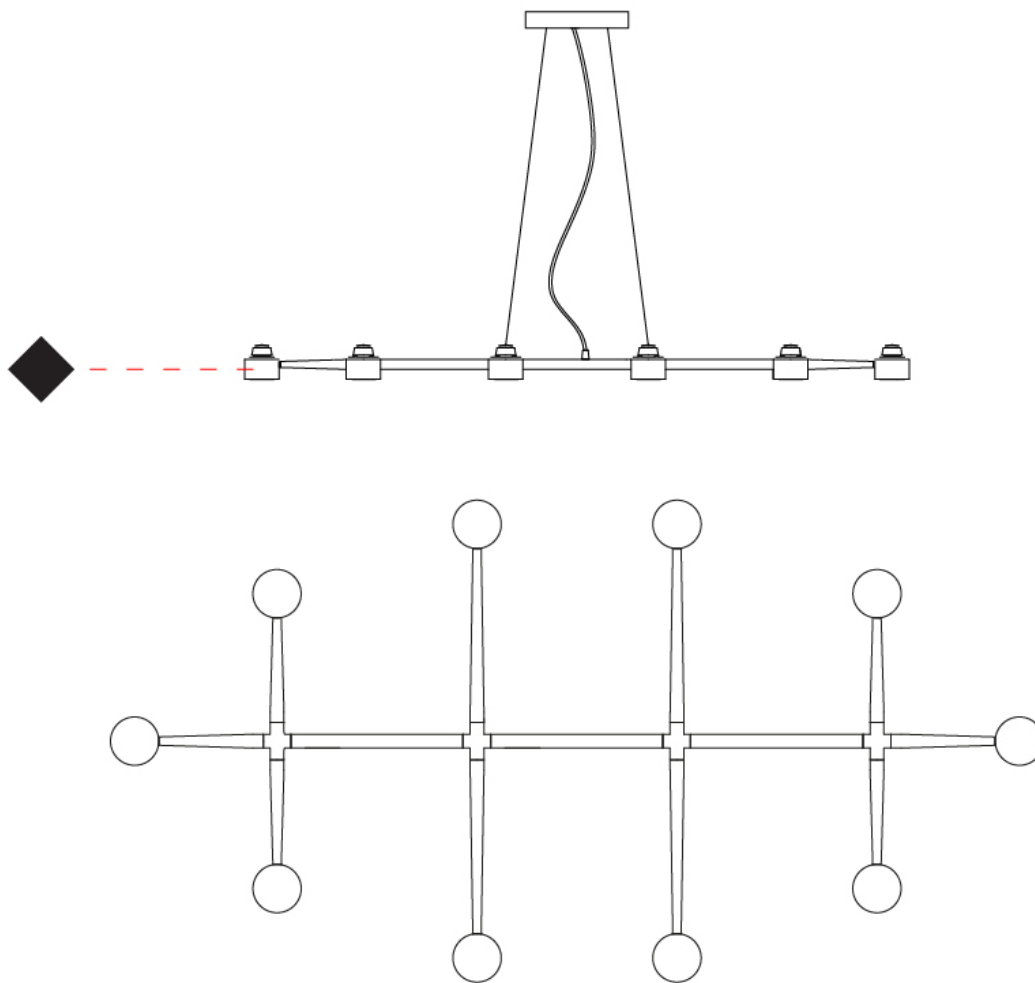

SPIDER SUSPENSION

D51029-

PROJECT	_____
TYPE	_____
SPECIFIER	_____
QUANTITY	_____
DATE	_____

D