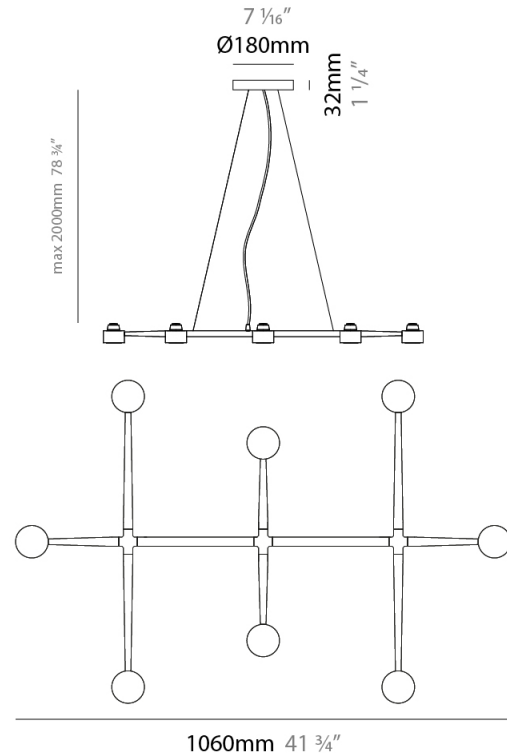

PROJECT _____
TYPE _____
SPECIFIER _____
QUANTITY _____
DATE _____

SPIDER SUSPENSION

D51028-

base number _____
Finish _____
Options _____

1. To build a product code in our configurator select the specify button on the base model # product page
2. To build a manual product code on this datasheet choose from the options listed below in blue font and add the suffix to the base model #

GENERAL

Series: Spider _____
Brand: Fambuena _____
Division: Design _____
Mounting Type: Suspension _____
Mounting Location: Ceiling _____
Subcategory: Pendant _____

PHYSICAL

Shape: Abstract _____
Length (mm): 1060 _____
Length (in): 41 ¾ _____
Width (mm): 700 _____
Width (in): 27 ⅞ _____
Max. Overall Height (mm): 2000 _____
Max. Overall Height (in): 78 ¾ _____
Light Distribution: Direct _____
Fixture Finish: WHI / BCH / ABR / GLD _____
Fixture Material: Metal _____
Cable Details: Cable length 2000mm / 79" _____

ELECTRICAL

Number of Lamps: 8 _____
Lamp Type: LED Retrofit _____
Lamp Shape: MR16 _____
Bulb Included: Bulb Not Included _____
Total Output Wattage (W): 40 _____
Max. Wattage Per Lamp (W): 5 _____
Lamp Base: GU10 _____
Input Voltage (V): 120 _____

LED

OPTICAL

RATINGS AND CERTIFICATIONS

Certified By: Certified for North American Standards _____
IP rating: IP20 _____