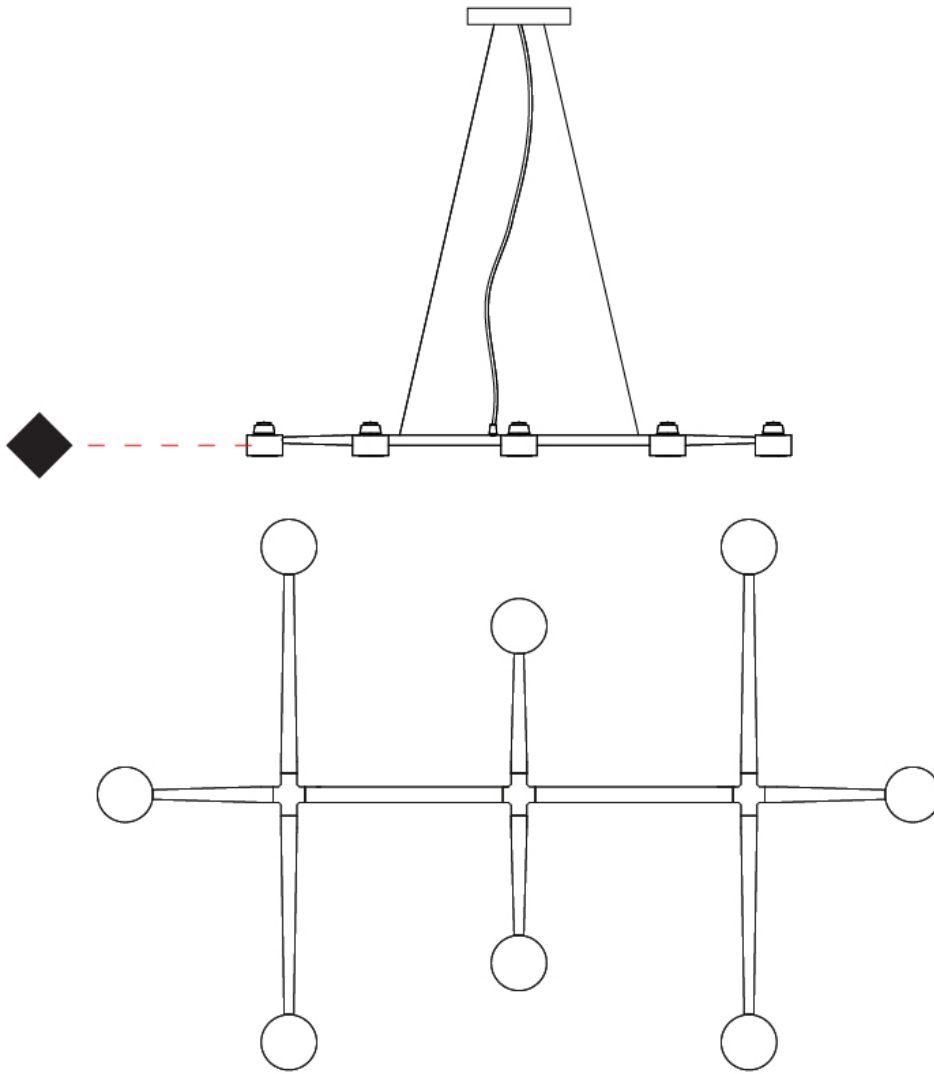

SPIDER SUSPENSION

D51028-

PROJECT _____

TYPE _____

SPECIFIER _____

QUANTITY _____

DATE _____

D