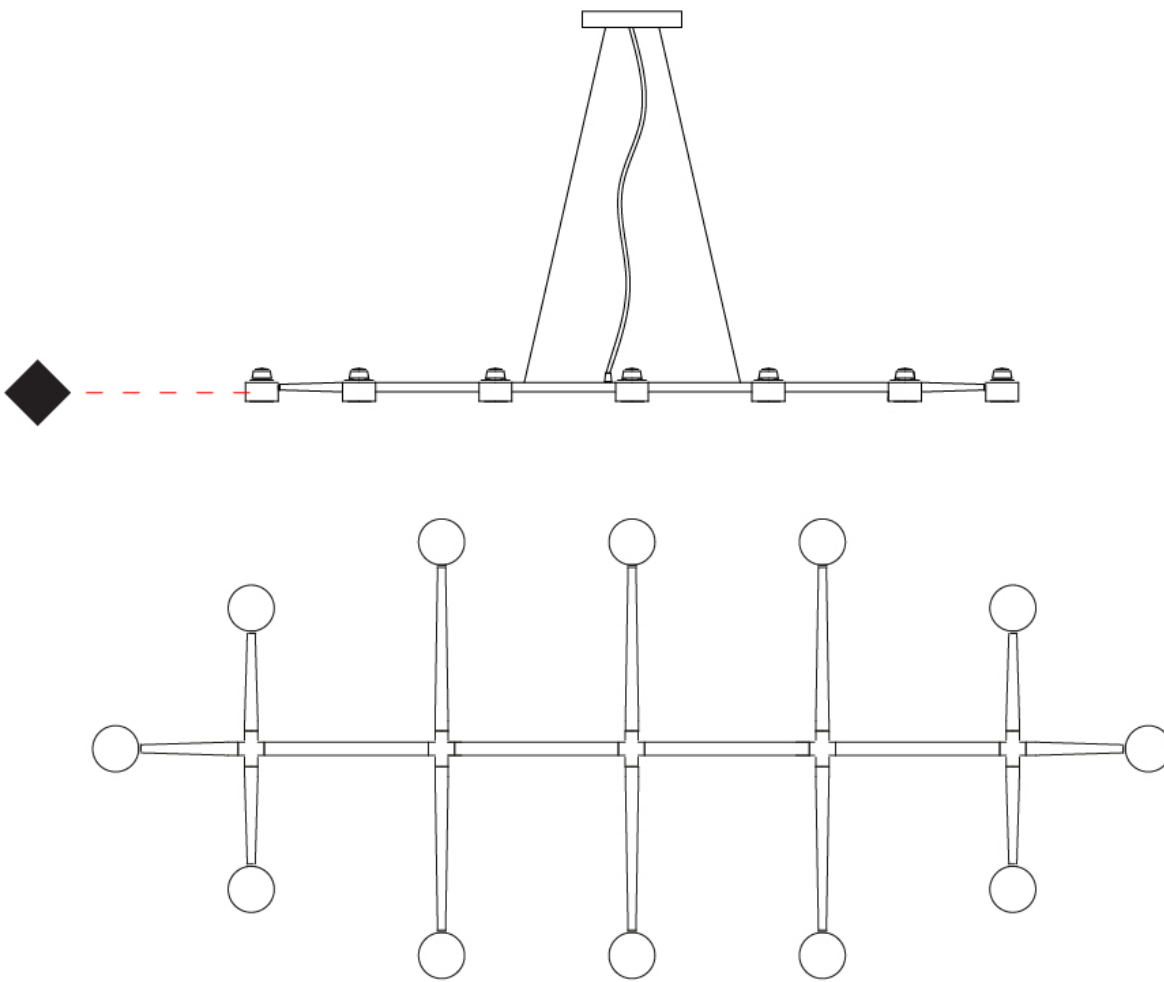

SPIDER SUSPENSION

D51030-

PROJECT _____

TYPE _____

SPECIFIER _____

QUANTITY _____

DATE _____

D