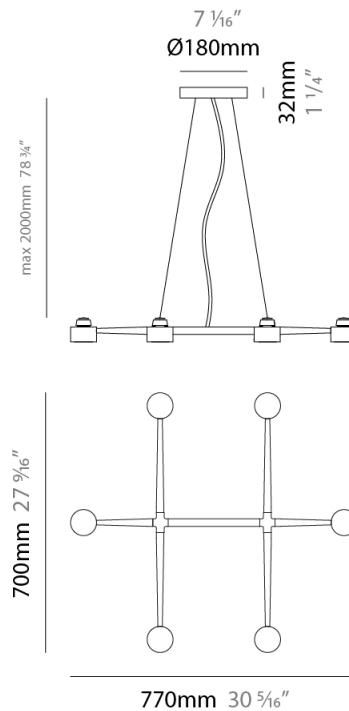

PROJECT _____
TYPE _____
SPECIFIER _____
QUANTITY _____
DATE _____

SPIDER SUSPENSION

D51027-

base number   Finish
Options

1. To build a product code in our configurator select the specify button on the base model # product page
2. To build a manual product code on this datasheet choose from the options listed below in blue font and add the suffix to the base model #

GENERAL

Series: Spider _____
Brand: Fambuena _____
Division: Design _____
Mounting Type: Suspension _____
Mounting Location: Ceiling _____
Subcategory: Pendant _____

PHYSICAL

Shape: Abstract _____
Length (mm): 770 _____
Length (in): 30 ⁵/₁₆ _____
Width (mm): 700 _____
Width (in): 27 ⁹/₁₆ _____
Max. Overall Height (mm): 2000 _____
Max. Overall Height (in): 78 ³/₄ _____
Light Distribution: Direct _____
Fixture Finish: [WHI](#) / [BCH](#) / [ABR](#) / [GLD](#) _____
Fixture Material: Metal _____
Cable Details: Cable length 2000mm / 79" _____

ELECTRICAL

Number of Lamps: 6 _____
Lamp Type: LED Retrofit _____
Lamp Shape: MR16 _____
Bulb Included: Bulb Not Included _____
Total Output Wattage (W): 30 _____
Max. Wattage Per Lamp (W): 5 _____
Lamp Base: GU10 _____
Input Voltage (V): 120 _____

LED

OPTICAL

RATINGS AND CERTIFICATIONS

Certified By: Certified for North American Standards _____
IP rating: IP20 _____