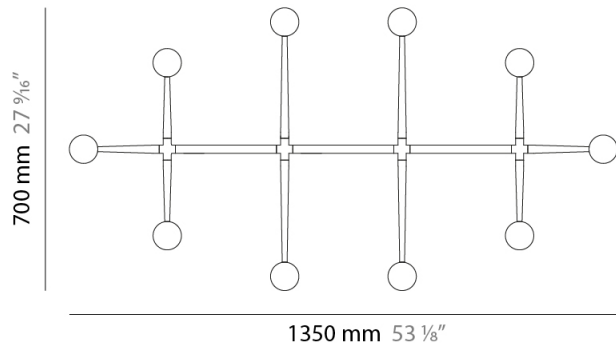

PROJECT
TYPE
SPECIFIER
QUANTITY
DATE

SPIDER SUSPENSION

D51029-

base number   Finish
Options

1. To build a product code in our configurator select the specify button on the base model # product page
2. To build a manual product code on this datasheet choose from the options listed below in blue font and add the suffix to the base model #

GENERAL

Series: Spider
Brand: Fambuena
Division: Design
Mounting Type: Suspension
Mounting Location: Ceiling
Subcategory: Pendant

PHYSICAL

Shape: Abstract
Length (mm): 1350
Length (in): 53 1/8
Width (mm): 700
Width (in): 27 9/16
Max. Overall Height (mm): 2000
Max. Overall Height (in): 78 3/4
Light Distribution: Direct
Fixture Finish: WHI / BCH / ABR / GLD
Fixture Material: Metal
Cable Details: Cable length 2000mm / 79"

ELECTRICAL

Number of Lamps: 10
Lamp Type: LED Retrofit
Lamp Shape: MR16
Bulb Included: Bulb Not Included
Total Output Wattage (W): 50
Max. Wattage Per Lamp (W): 5
Lamp Base: GU10
Input Voltage (V): 120

LED

OPTICAL

RATINGS AND CERTIFICATIONS

Certified By: Certified for North American Standards
IP rating: IP20