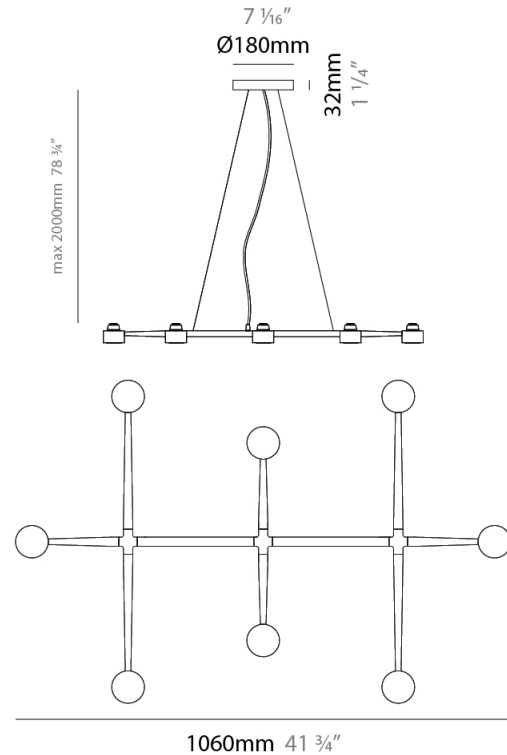

PROJECT _____
TYPE _____
SPECIFIER _____
QUANTITY _____
DATE _____

SPIDER SUSPENSION

D51028-

base number   Finish
Options

1. To build a product code in our configurator select the specify button on the base model # product page
2. To build a manual product code on this datasheet choose from the options listed below in blue font and add the suffix to the base model #

GENERAL

Series: Spider
Brand: Fambuena
Division: Design
Mounting Type: Suspension
Mounting Location: Ceiling
Subcategory: Pendant

PHYSICAL

Shape: Abstract
Length (mm): 1060
Length (in): 41 3/4
Width (mm): 700
Width (in): 27 9/16
Max. Overall Height (mm): 2000
Max. Overall Height (in): 78 3/4
Light Distribution: Direct
Fixture Finish: WHI / BCH / ABR / GLD
Fixture Material: Metal
Cable Details: Cable length 2000mm / 79"

ELECTRICAL

Number of Lamps: 8
Lamp Type: LED Retrofit
Lamp Shape: MR16
Bulb Included: Bulb Not Included
Total Output Wattage (W): 40
Max. Wattage Per Lamp (W): 5
Lamp Base: GU10
Input Voltage (V): 120

LED

OPTICAL

RATINGS AND CERTIFICATIONS

Certified By: Certified for North American Standards
IP rating: IP20