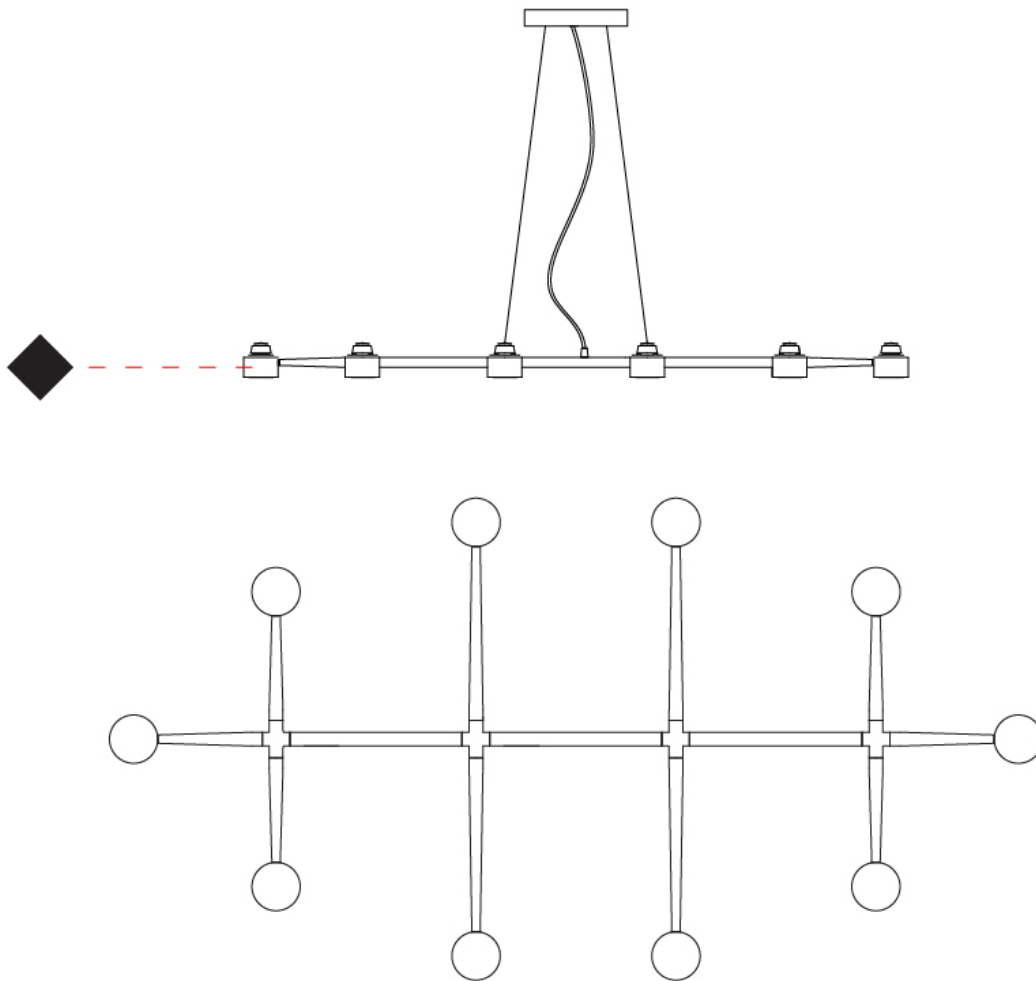

SPIDER SUSPENSION

D51029-

PROJECT _____

TYPE _____

SPECIFIER _____

QUANTITY _____

DATE _____

D