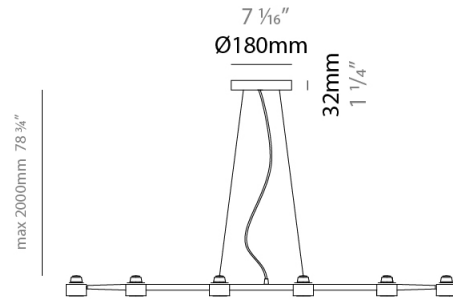

PROJECT
TYPE
SPECIFIER
QUANTITY
DATE

SPIDER SUSPENSION

D51029-

base number   Finish
Options

1. To build a product code in our configurator select the specify button on the base model # product page
2. To build a manual product code on this datasheet choose from the options listed below in blue font and add the suffix to the base model #

GENERAL

Series: Spider
Brand: Fambuena
Division: Design
Mounting Type: Suspension
Mounting Location: Ceiling
Subcategory: Pendant

PHYSICAL

Shape: Abstract
Length (mm): 1350
Length (in): 53 1/8
Width (mm): 700
Width (in): 27 9/16
Max. Overall Height (mm): 2000
Max. Overall Height (in): 78 3/4
Light Distribution: Direct
Fixture Finish: WHI / BCH / ABR / GLD
Fixture Material: Metal
Cable Details: Cable length 2000mm / 79"

ELECTRICAL

Number of Lamps: 10
Lamp Type: LED Retrofit
Lamp Shape: MR16
Bulb Included: Bulb Not Included
Total Output Wattage (W): 50
Max. Wattage Per Lamp (W): 5
Lamp Base: GU10
Input Voltage (V): 120

LED

OPTICAL

RATINGS AND CERTIFICATIONS

Certified By: Certified for North American Standards
IP rating: IP20