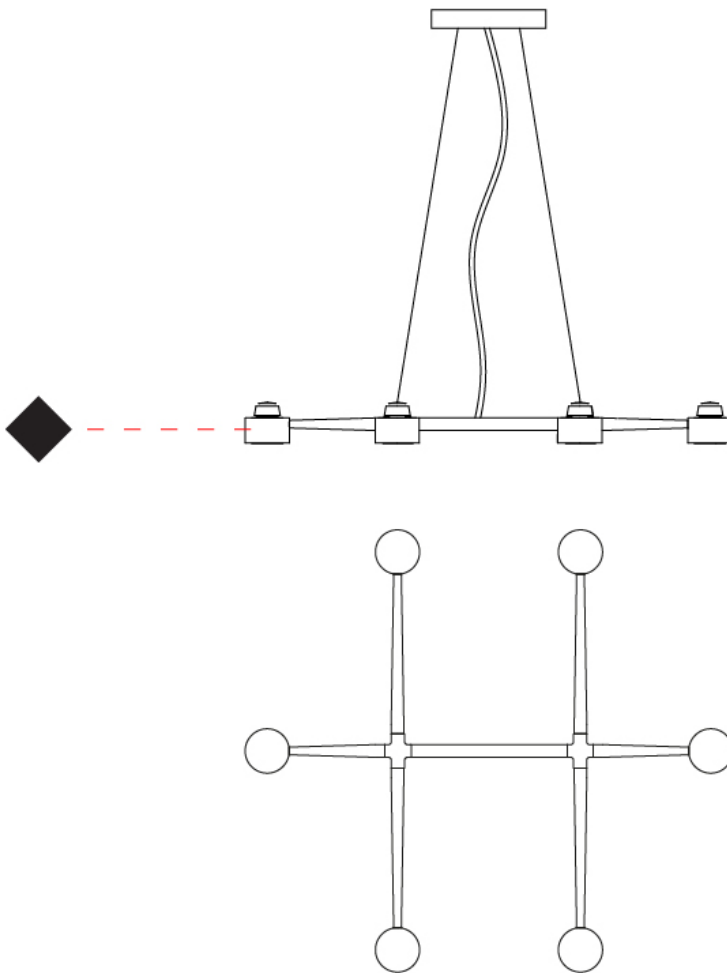

SPIDER SUSPENSION

D51027-

PROJECT

TYPE

SPECIFIER

QUANTITY

DATE

D