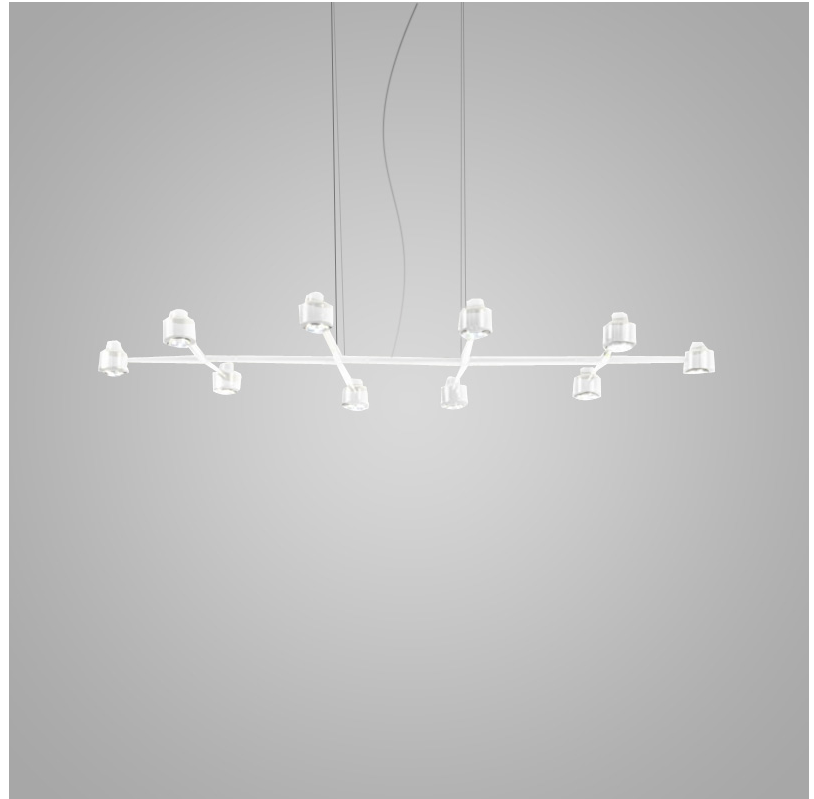

PROJECT
TYPE
SPECIFIER
QUANTITY
DATE

SPIDER SUSPENSION

D51029-

base number   Finish
Options

1. To build a product code in our configurator select the specify button on the base model # product page
2. To build a manual product code on this datasheet choose from the options listed below in blue font and add the suffix to the base model #

GENERAL

Series: Spider
Brand: Fambuena
Division: Design
Mounting Type: Suspension
Mounting Location: Ceiling
Subcategory: Pendant

PHYSICAL

Shape: Abstract
Length (mm): 1350
Length (in): 53 1/8
Width (mm): 700
Width (in): 27 9/16
Max. Overall Height (mm): 2000
Max. Overall Height (in): 78 3/4
Light Distribution: Direct
Fixture Finish: WHI / BCH / ABR / GLD
Fixture Material: Metal
Cable Details: Cable length 2000mm / 79"

ELECTRICAL

Number of Lamps: 10
Lamp Type: LED Retrofit
Lamp Shape: MR16
Bulb Included: Bulb Not Included
Total Output Wattage (W): 50
Max. Wattage Per Lamp (W): 5
Lamp Base: GU10
Input Voltage (V): 120

LED

OPTICAL

RATINGS AND CERTIFICATIONS

Certified By: Certified for North American Standards
IP rating: IP20