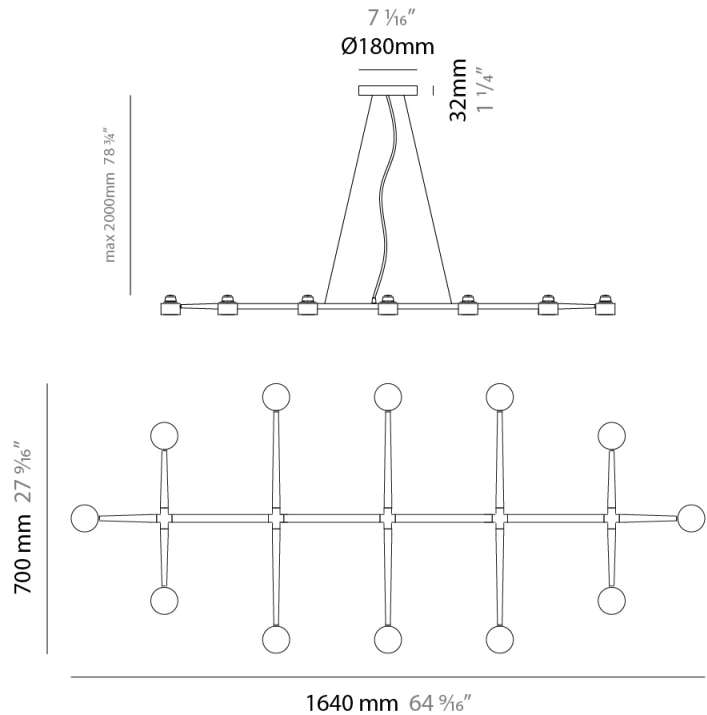

PROJECT	_____
TYPE	_____
SPECIFIER	_____
QUANTITY	_____
DATE	_____

SPIDER SUSPENSION

D51030-

base number   Finish
Options

1. To build a product code in our configurator select the specify button on the base model # product page
2. To build a manual product code on this datasheet choose from the options listed below in blue font and add the suffix to the base model #

GENERAL

Series: Spider
Brand: Fambuena
Division: Design
Mounting Type: Suspension
Mounting Location: Ceiling
Subcategory: Pendant

PHYSICAL

Shape: Abstract
Length (mm): 1640
Length (in): 64 ⁹/₁₆
Width (mm): 700
Width (in): 27 ⁹/₁₆
Max. Overall Height (mm): 2000
Max. Overall Height (in): 78 ³/₄
Light Distribution: Direct
Fixture Finish: WHI / BCH / ABR / GLD
Fixture Material: Metal
Cable Details: Cable length 2000mm / 79"

ELECTRICAL

Number of Lamps: 12
Lamp Type: LED Retrofit
Lamp Shape: MR16
Bulb Included: Bulb Not Included
Total Output Wattage (W): 60
Max. Wattage Per Lamp (W): 5
Lamp Base: GU10
Input Voltage (V): 120

LED

OPTICAL

RATINGS AND CERTIFICATIONS

Certified By: Certified for North American Standards
IP rating: IP20