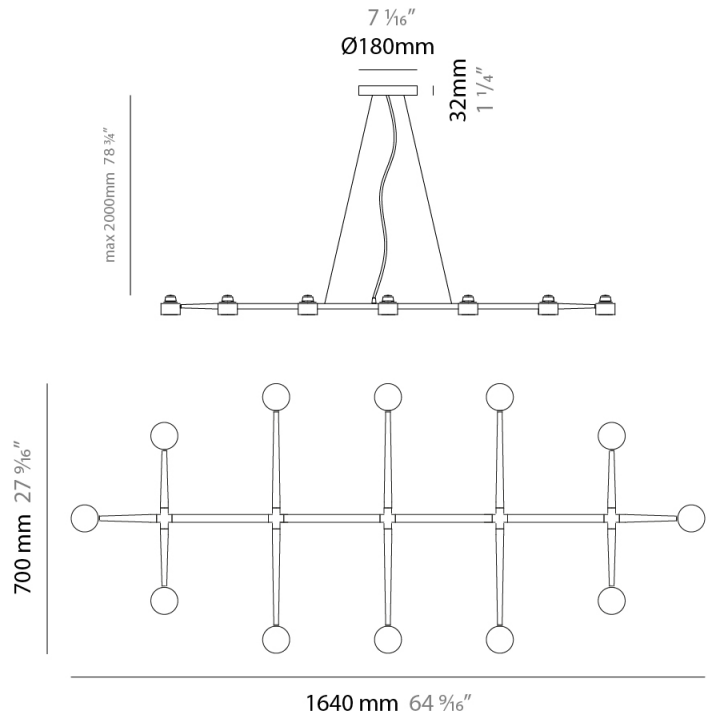

PROJECT
TYPE
SPECIFIER
QUANTITY
DATE

SPIDER SUSPENSION

D51030-

base number   Finish
Options

1. To build a product code in our configurator select the specify button on the base model # product page
2. To build a manual product code on this datasheet choose from the options listed below in blue font and add the suffix to the base model #

GENERAL

Series: Spider
Partner: Fambuena
Division: Design
Installation: Suspension
Product Type: Pendant
Mounting Location: Ceiling
Light Distribution: Direct

PHYSICAL

Shape: Abstract
Length (mm): 1640
Length (in): 64 ⁹/₁₆
Width (mm): 700
Width (in): 27 ⁹/₁₆
Max. Overall Height (mm): 2000
Max. Overall Height (in): 78 ³/₄
Fixture Finish: WHI / BCH / ABR / GLD
Fixture Material: Metal
Cable Details: Cable length 2000mm / 79"

ELECTRICAL

Number of Lamps: 12
Lamp Type: LED Retrofit
Lamp Shape: MR16
Bulb Included: Bulb Not Included
Total Output Wattage (W): 60
Max. Wattage Per Lamp (W): 5
Lamp Base: GU10
Input Voltage (V): 120

LED

OPTICAL

RATINGS AND CERTIFICATIONS

Certified By: Certified for North American Standards
IP rating: IP20