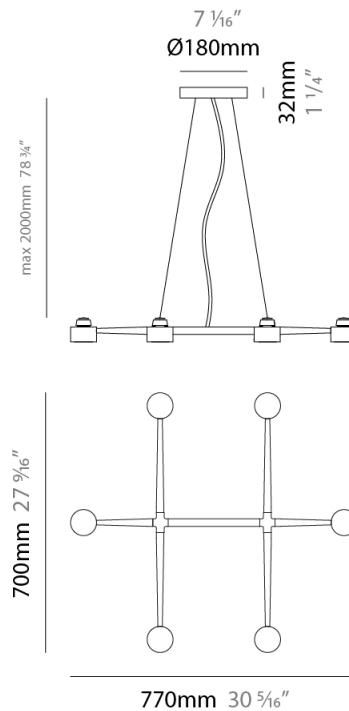

PROJECT	_____
TYPE	_____
SPECIFIER	_____
QUANTITY	_____
DATE	_____

SPIDER SUSPENSION

D51027-

base number   Finish
Options

1. To build a product code in our configurator select the specify button on the base model # product page
2. To build a manual product code on this datasheet choose from the options listed below in blue font and add the suffix to the base model #

GENERAL

Series: Spider _____
Brand: Fambuena _____
Division: Design _____
Mounting Type: Suspension _____
Mounting Location: Ceiling _____
Subcategory: Pendant _____

PHYSICAL

Shape: Abstract _____
Length (mm): 770 _____
Length (in): 30 ⁵/₁₆ _____
Width (mm): 700 _____
Width (in): 27 ⁹/₁₆ _____
Max. Overall Height (mm): 2000 _____
Max. Overall Height (in): 78 ³/₄ _____
Light Distribution: Direct _____
Fixture Finish: [WHI](#) / [BCH](#) / [ABR](#) / [GLD](#) _____
Fixture Material: Metal _____
Cable Details: Cable length 2000mm / 79" _____

ELECTRICAL

Number of Lamps: 6 _____
Lamp Type: LED Retrofit _____
Lamp Shape: MR16 _____
Bulb Included: Bulb Not Included _____
Total Output Wattage (W): 30 _____
Max. Wattage Per Lamp (W): 5 _____
Lamp Base: GU10 _____
Input Voltage (V): 120 _____

LED

OPTICAL

RATINGS AND CERTIFICATIONS

Certified By: Certified for North American Standards _____
IP rating: IP20 _____