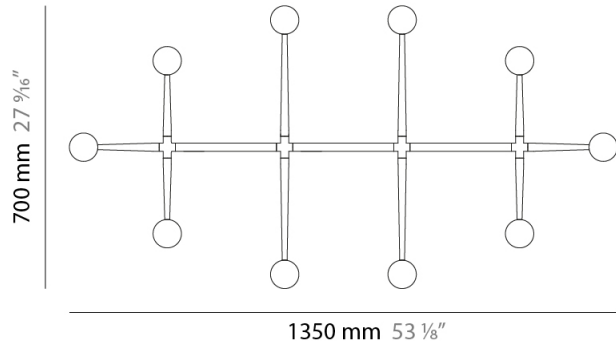

PROJECT
TYPE
SPECIFIER
QUANTITY
DATE

SPIDER SUSPENSION

D51029-

base number   Finish
Options

1. To build a product code in our configurator select the specify button on the base model # product page
2. To build a manual product code on this datasheet choose from the options listed below in blue font and add the suffix to the base model #

GENERAL

Series: Spider
Brand: Fambuena
Division: Design
Mounting Type: Suspension
Mounting Location: Ceiling
Subcategory: Pendant

PHYSICAL

Shape: Abstract
Length (mm): 1350
Length (in): 53 1/8
Width (mm): 700
Width (in): 27 9/16
Max. Overall Height (mm): 2000
Max. Overall Height (in): 78 3/4
Light Distribution: Direct
Fixture Finish: WHI / BCH / ABR / GLD
Fixture Material: Metal
Cable Details: Cable length 2000mm / 79"

ELECTRICAL

Number of Lamps: 10
Lamp Type: LED Retrofit
Lamp Shape: MR16
Bulb Included: Bulb Not Included
Total Output Wattage (W): 50
Max. Wattage Per Lamp (W): 5
Lamp Base: GU10
Input Voltage (V): 120

LED

OPTICAL

RATINGS AND CERTIFICATIONS

Certified By: Certified for North American Standards
IP rating: IP20