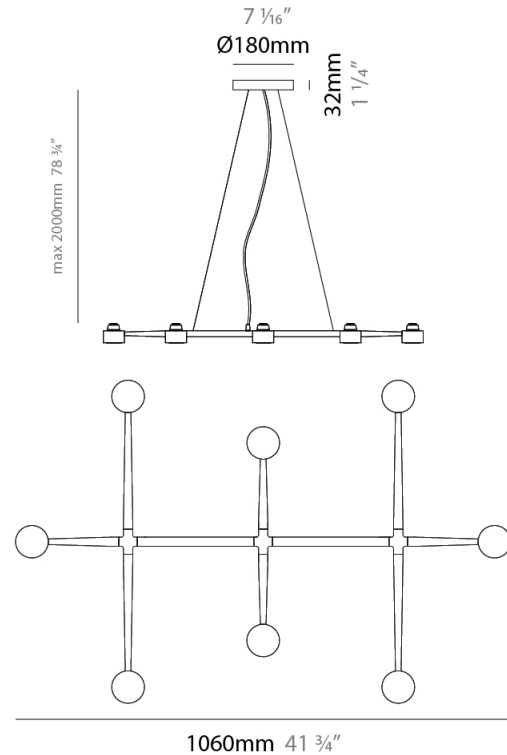

PROJECT _____
TYPE _____
SPECIFIER _____
QUANTITY _____
DATE _____

SPIDER SUSPENSION

D51028-

base number _____
Finish _____
Options _____

1. To build a product code in our configurator select the specify button on the base model # product page
2. To build a manual product code on this datasheet choose from the options listed below in blue font and add the suffix to the base model #

GENERAL

Series: Spider
Brand: Fambuena
Division: Design
Mounting Type: Suspension
Mounting Location: Ceiling
Subcategory: Pendant

PHYSICAL

Shape: Abstract
Length (mm): 1060
Length (in): 41 3/4
Width (mm): 700
Width (in): 27 9/16
Max. Overall Height (mm): 2000
Max. Overall Height (in): 78 3/4
Light Distribution: Direct
Fixture Finish: WHI / BCH / ABR / GLD
Fixture Material: Metal
Cable Details: Cable length 2000mm / 79"

ELECTRICAL

Number of Lamps: 8
Lamp Type: LED Retrofit
Lamp Shape: MR16
Bulb Included: Bulb Not Included
Total Output Wattage (W): 40
Max. Wattage Per Lamp (W): 5
Lamp Base: GU10
Input Voltage (V): 120

LED

OPTICAL

RATINGS AND CERTIFICATIONS

Certified By: Certified for North American Standards
IP rating: IP20