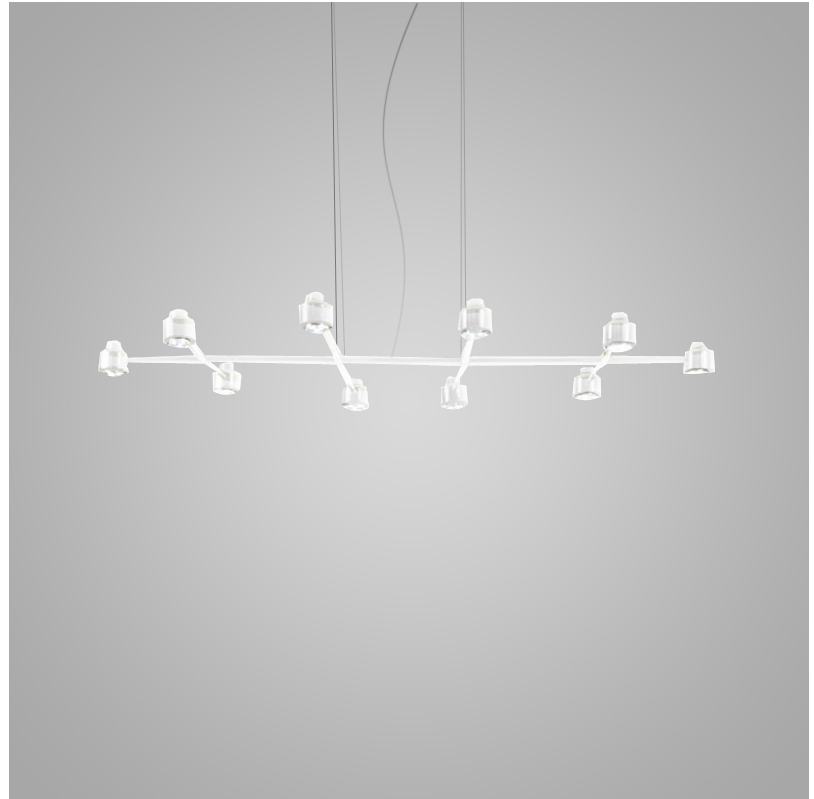

PROJECT
TYPE
SPECIFIER
QUANTITY
DATE

SPIDER SUSPENSION

D51029-

base number Finish
Options

1. To build a product code in our configurator select the specify button on the base model # product page
2. To build a manual product code on this datasheet choose from the options listed below in blue font and add the suffix to the base model #

GENERAL

Series: Spider
Brand: Fambuena
Division: Design
Mounting Type: Suspension
Mounting Location: Ceiling
Subcategory: Pendant

PHYSICAL

Shape: Abstract
Length (mm): 1350
Length (in): 53 1/8
Width (mm): 700
Width (in): 27 9/16
Max. Overall Height (mm): 2000
Max. Overall Height (in): 78 3/4
Light Distribution: Direct
Fixture Finish: WHI / BCH / ABR / GLD
Fixture Material: Metal
Cable Details: Cable length 2000mm / 79"

ELECTRICAL

Number of Lamps: 10
Lamp Type: LED Retrofit
Lamp Shape: MR16
Bulb Included: Bulb Not Included
Total Output Wattage (W): 50
Max. Wattage Per Lamp (W): 5
Lamp Base: GU10
Input Voltage (V): 120

LED

OPTICAL

RATINGS AND CERTIFICATIONS

Certified By: Certified for North American Standards
IP rating: IP20