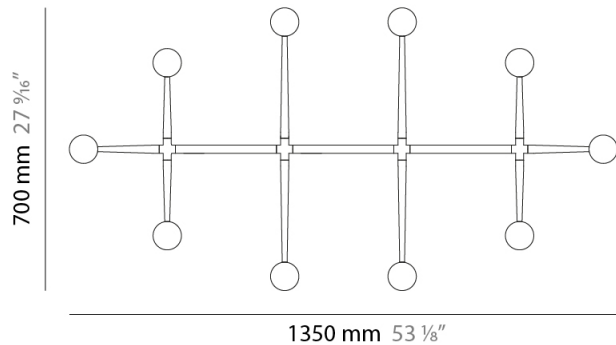

PROJECT
TYPE
SPECIFIER
QUANTITY
DATE

SPIDER SUSPENSION

D51029-

base number Finish
Options

1. To build a product code in our configurator select the specify button on the base model # product page
2. To build a manual product code on this datasheet choose from the options listed below in blue font and add the suffix to the base model #

GENERAL

Series: Spider
Brand: Fambuena
Division: Design
Mounting Type: Suspension
Mounting Location: Ceiling
Subcategory: Pendant

PHYSICAL

Shape: Abstract
Length (mm): 1350
Length (in): 53 1/8
Width (mm): 700
Width (in): 27 9/16
Max. Overall Height (mm): 2000
Max. Overall Height (in): 78 3/4
Light Distribution: Direct
Fixture Finish: WHI / BCH / ABR / GLD
Fixture Material: Metal
Cable Details: Cable length 2000mm / 79"

ELECTRICAL

Number of Lamps: 10
Lamp Type: LED Retrofit
Lamp Shape: MR16
Bulb Included: Bulb Not Included
Total Output Wattage (W): 50
Max. Wattage Per Lamp (W): 5
Lamp Base: GU10
Input Voltage (V): 120

LED

OPTICAL

RATINGS AND CERTIFICATIONS

Certified By: Certified for North American Standards
IP rating: IP20