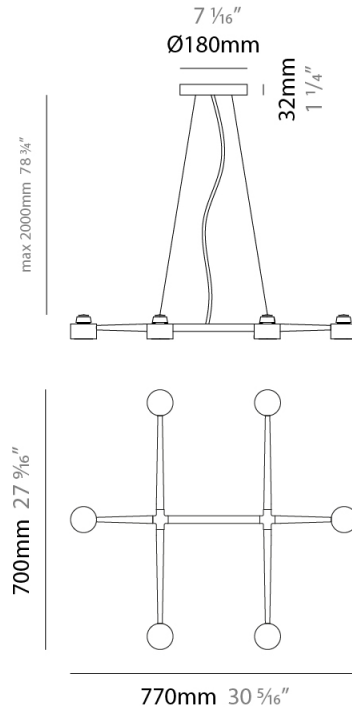

SPIDER SUSPENSION

D51027-

base number   Finish
Options

1. To build a product code in our configurator select the specify button on the base model # product page
2. To build a manual product code on this datasheet choose from the options listed below in blue font and add the suffix to the base model #

GENERAL

Series: Spider _____
Brand: Fambuena _____
Division: Design _____
Mounting Type: Suspension _____
Mounting Location: Ceiling _____
Subcategory: Pendant _____

PHYSICAL

Shape: Abstract _____
Length (mm): 770 _____
Length (in): 30 ⁵/₁₆ _____
Width (mm): 700 _____
Width (in): 27 ⁹/₁₆ _____
Max. Overall Height (mm): 2000 _____
Max. Overall Height (in): 78 ³/₄ _____
Light Distribution: Direct _____
Fixture Finish: WHI / BCH / ABR / GLD _____
Fixture Material: Metal _____
Cable Details: Cable length 2000mm / 79" _____

ELECTRICAL

Number of Lamps: 6 _____
Lamp Type: LED Retrofit _____
Lamp Shape: MR16 _____
Bulb Included: Bulb Not Included _____
Total Output Wattage (W): 30 _____
Max. Wattage Per Lamp (W): 5 _____
Lamp Base: GU10 _____
Input Voltage (V): 120 _____

LED

OPTICAL

RATINGS AND CERTIFICATIONS

Certified By: Certified for North American Standards _____
IP rating: IP20 _____