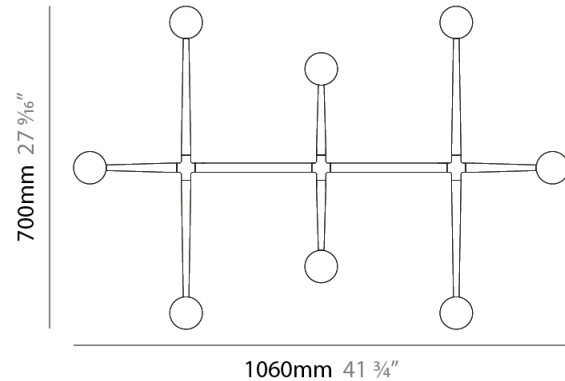

PROJECT _____
TYPE _____
SPECIFIER _____
QUANTITY _____
DATE _____

SPIDER SUSPENSION

D51028-

base number   Finish
Options

1. To build a product code in our configurator select the specify button on the base model # product page
2. To build a manual product code on this datasheet choose from the options listed below in blue font and add the suffix to the base model #

GENERAL

Series: Spider
Brand: Fambuena
Division: Design
Mounting Type: Suspension
Mounting Location: Ceiling
Subcategory: Pendant

PHYSICAL

Shape: Abstract
Length (mm): 1060
Length (in): 41 3/4
Width (mm): 700
Width (in): 27 9/16
Max. Overall Height (mm): 2000
Max. Overall Height (in): 78 3/4
Light Distribution: Direct
Fixture Finish: WHI / BCH / ABR / GLD
Fixture Material: Metal
Cable Details: Cable length 2000mm / 79"

ELECTRICAL

Number of Lamps: 8
Lamp Type: LED Retrofit
Lamp Shape: MR16
Bulb Included: Bulb Not Included
Total Output Wattage (W): 40
Max. Wattage Per Lamp (W): 5
Lamp Base: GU10
Input Voltage (V): 120

LED

OPTICAL

RATINGS AND CERTIFICATIONS

Certified By: Certified for North American Standards
IP rating: IP20