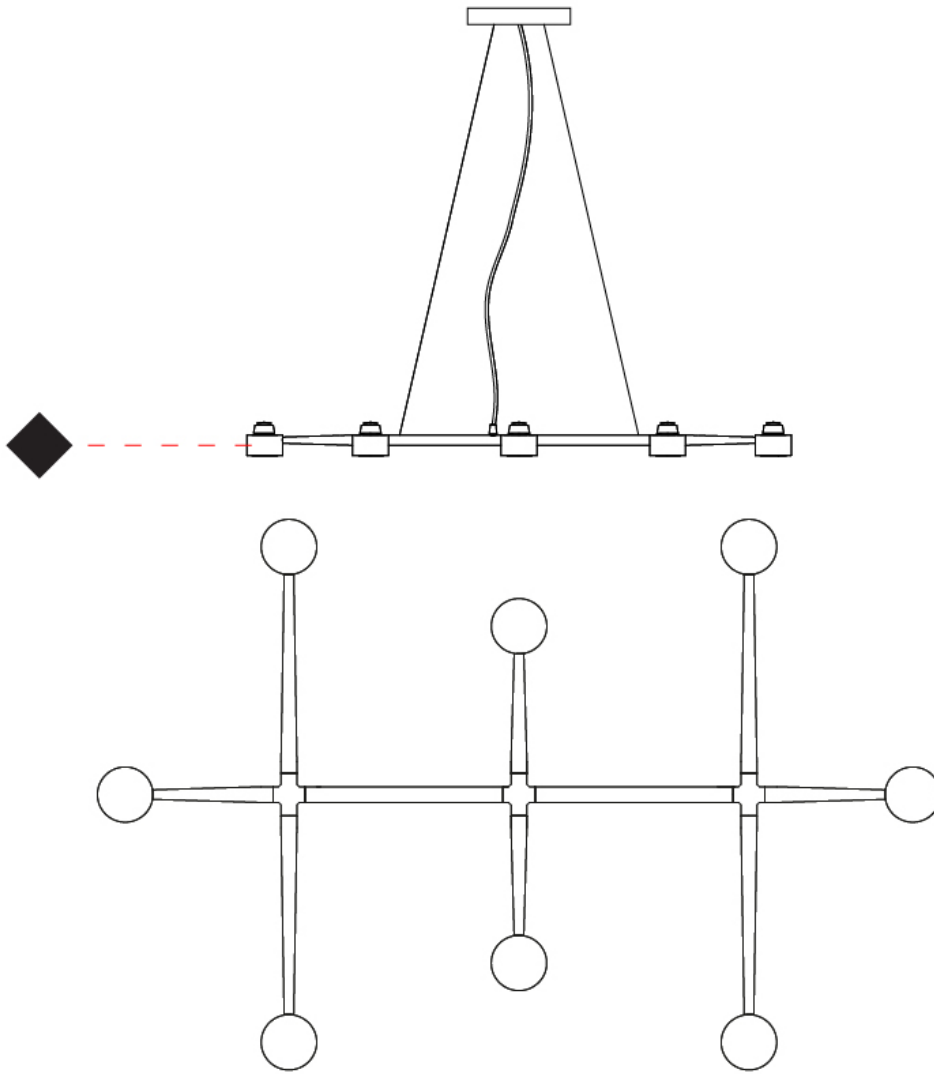

SPIDER SUSPENSION

D51028-

PROJECT
TYPE
SPECIFIER
QUANTITY
DATE

D