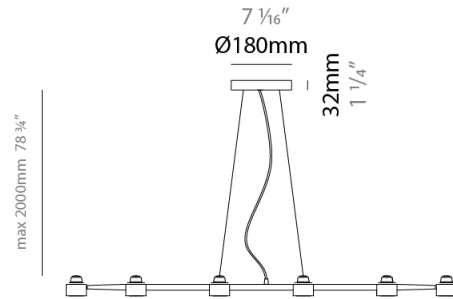

PROJECT
TYPE
SPECIFIER
QUANTITY
DATE

SPIDER SUSPENSION

D51029-

base number Finish
Options

1. To build a product code in our configurator select the specify button on the base model # product page
2. To build a manual product code on this datasheet choose from the options listed below in blue font and add the suffix to the base model #

GENERAL

Series: Spider
Brand: Fambuena
Division: Design
Mounting Type: Suspension
Mounting Location: Ceiling
Subcategory: Pendant

PHYSICAL

Shape: Abstract
Length (mm): 1350
Length (in): 53 1/8
Width (mm): 700
Width (in): 27 9/16
Max. Overall Height (mm): 2000
Max. Overall Height (in): 78 3/4
Light Distribution: Direct
Fixture Finish: WHI / BCH / ABR / GLD
Fixture Material: Metal
Cable Details: Cable length 2000mm / 79"

ELECTRICAL

Number of Lamps: 10
Lamp Type: LED Retrofit
Lamp Shape: MR16
Bulb Included: Bulb Not Included
Total Output Wattage (W): 50
Max. Wattage Per Lamp (W): 5
Lamp Base: GU10
Input Voltage (V): 120

LED

OPTICAL

RATINGS AND CERTIFICATIONS

Certified By: Certified for North American Standards
IP rating: IP20