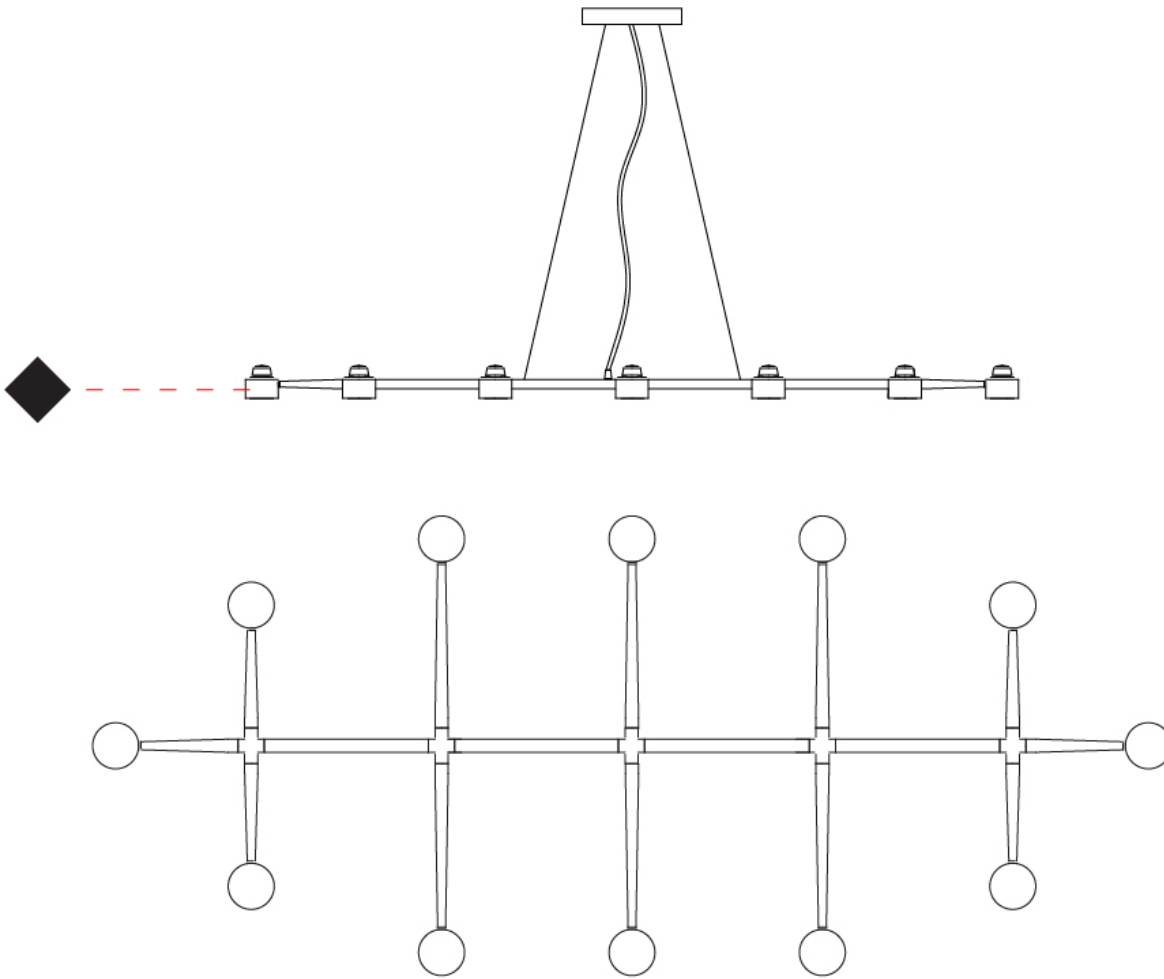

SPIDER SUSPENSION

D51030-

PROJECT _____

TYPE _____

SPECIFIER _____

QUANTITY _____

DATE _____

D