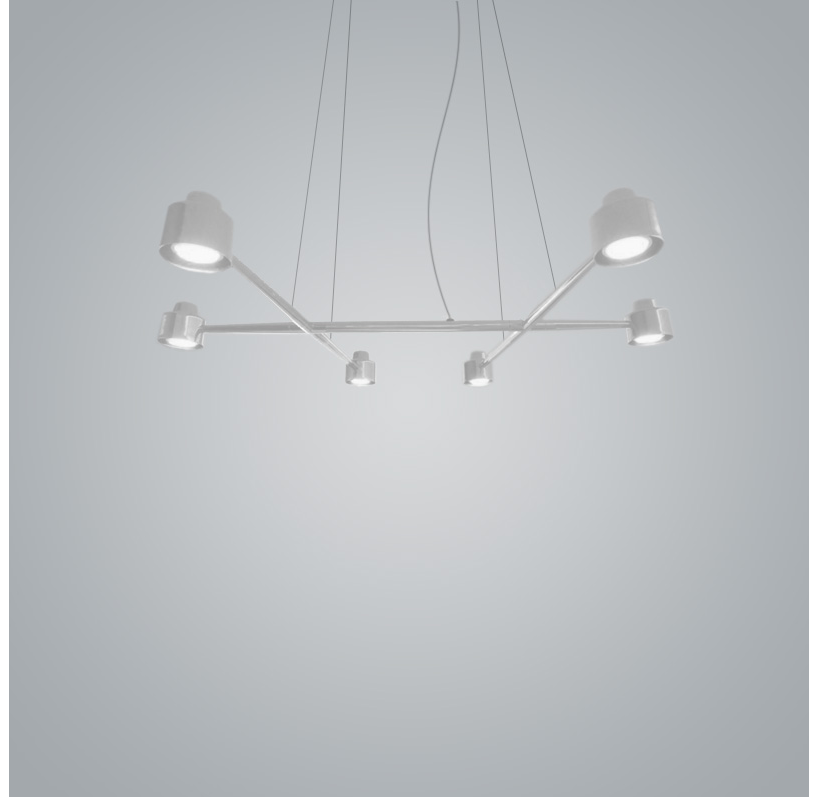

SPIDER SUSPENSION

D51027-

base number   Finish
Options

1. To build a product code in our configurator select the specify button on the base model # product page
2. To build a manual product code on this datasheet choose from the options listed below in blue font and add the suffix to the base model #

GENERAL

Series: Spider _____
Brand: Fambuena _____
Division: Design _____
Mounting Type: Suspension _____
Mounting Location: Ceiling _____
Subcategory: Pendant _____

PHYSICAL

Shape: Abstract _____
Length (mm): 770 _____
Length (in): 30 ⁵/₁₆ _____
Width (mm): 700 _____
Width (in): 27 ⁹/₁₆ _____
Max. Overall Height (mm): 2000 _____
Max. Overall Height (in): 78 ³/₄ _____
Light Distribution: Direct _____
Fixture Finish: WHI / BCH / ABR / GLD _____
Fixture Material: Metal _____
Cable Details: Cable length 2000mm / 79" _____

ELECTRICAL

Number of Lamps: 6 _____
Lamp Type: LED Retrofit _____
Lamp Shape: MR16 _____
Bulb Included: Bulb Not Included _____
Total Output Wattage (W): 30 _____
Max. Wattage Per Lamp (W): 5 _____
Lamp Base: GU10 _____
Input Voltage (V): 120 _____

LED

OPTICAL

RATINGS AND CERTIFICATIONS

Certified By: Certified for North American Standards _____
IP rating: IP20 _____