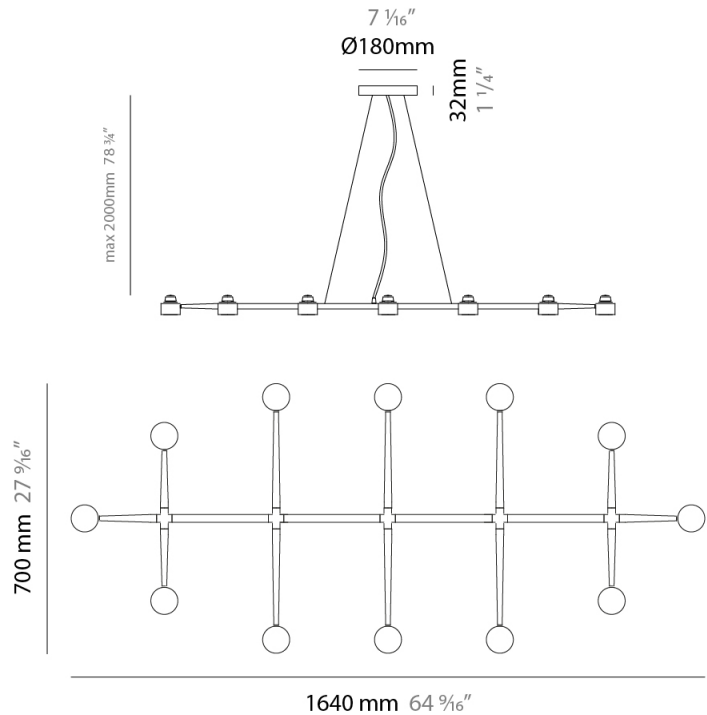

SPIDER SUSPENSION

D51030-

base number   Finish
Options

1. To build a product code in our configurator select the specify button on the base model # product page
2. To build a manual product code on this datasheet choose from the options listed below in blue font and add the suffix to the base model #

GENERAL

Series: Spider _____
Brand: Fambuena _____
Division: Design _____
Mounting Type: Suspension _____
Mounting Location: Ceiling _____
Subcategory: Pendant _____

PHYSICAL

Shape: Abstract _____
Length (mm): 1640 _____
Length (in): 64 ⁹/₁₆ _____
Width (mm): 700 _____
Width (in): 27 ⁹/₁₆ _____
Max. Overall Height (mm): 2000 _____
Max. Overall Height (in): 78 ³/₄ _____
Light Distribution: Direct _____
Fixture Finish: WHI / BCH / ABR / GLD _____
Fixture Material: Metal _____
Cable Details: Cable length 2000mm / 79" _____

ELECTRICAL

Number of Lamps: 12 _____
Lamp Type: LED Retrofit _____
Lamp Shape: MR16 _____
Bulb Included: Bulb Not Included _____
Total Output Wattage (W): 60 _____
Max. Wattage Per Lamp (W): 5 _____
Lamp Base: GU10 _____
Input Voltage (V): 120 _____

LED

OPTICAL

RATINGS AND CERTIFICATIONS

Certified By: Certified for North American Standards _____
IP rating: IP20 _____