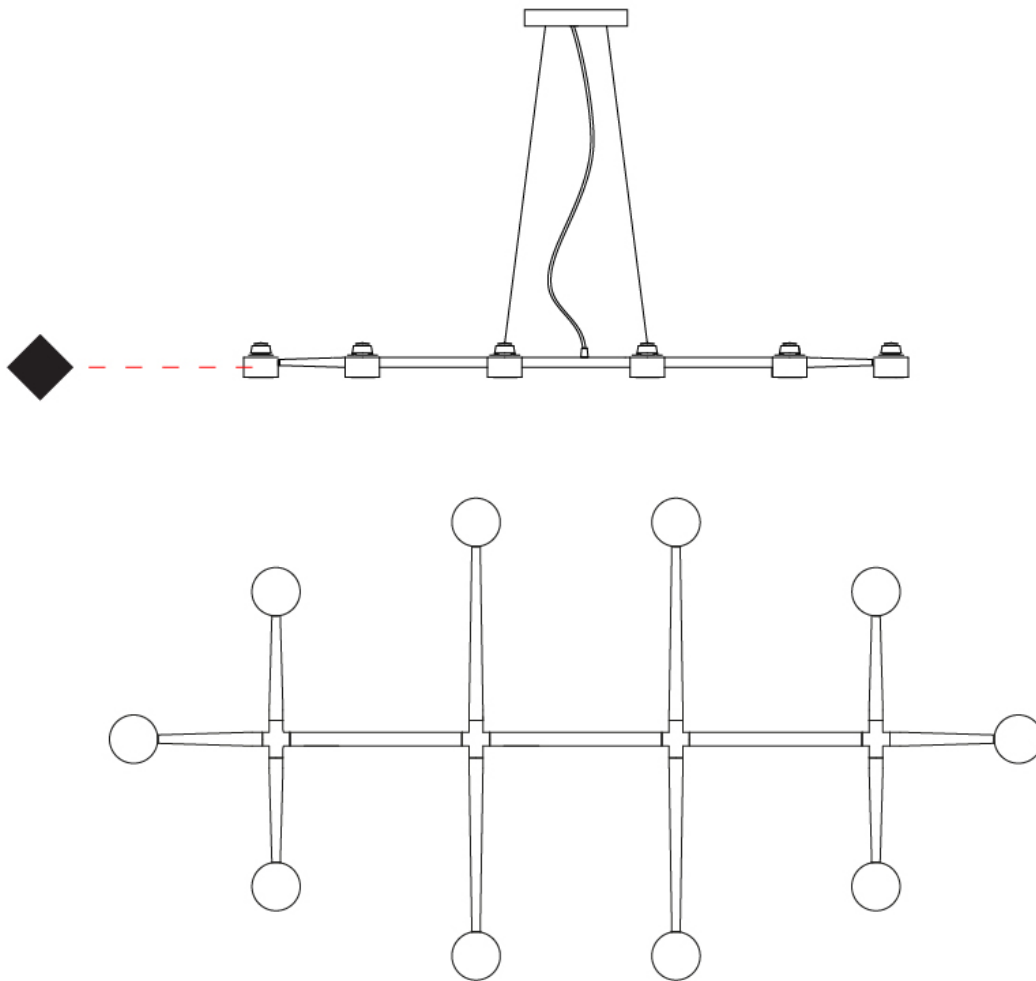

SPIDER SUSPENSION

D51029-

PROJECT	_____
TYPE	_____
SPECIFIER	_____
QUANTITY	_____
DATE	_____

D