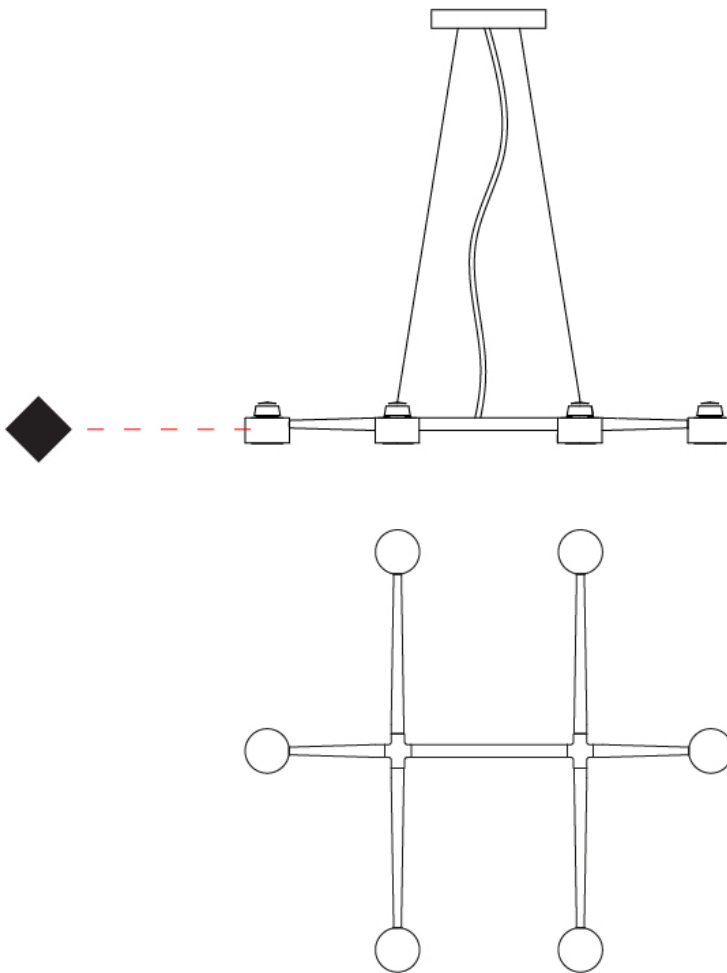

SPIDER SUSPENSION

D51027-

PROJECT _____

TYPE _____

SPECIFIER _____

QUANTITY _____

DATE _____

D