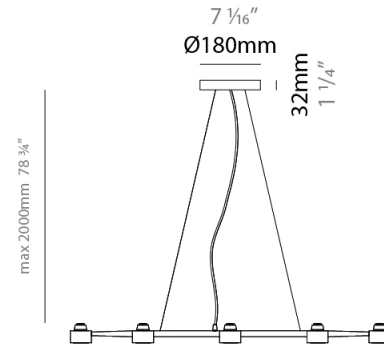

PROJECT _____
TYPE _____
SPECIFIER _____
QUANTITY _____
DATE _____

SPIDER SUSPENSION

D51028-

base number   Finish
Options

1. To build a product code in our configurator select the specify button on the base model # product page
2. To build a manual product code on this datasheet choose from the options listed below in blue font and add the suffix to the base model #

GENERAL

Series: Spider
Brand: Fambuena
Division: Design
Mounting Type: Suspension
Mounting Location: Ceiling
Subcategory: Pendant

PHYSICAL

Shape: Abstract
Length (mm): 1060
Length (in): 41 3/4
Width (mm): 700
Width (in): 27 9/16
Max. Overall Height (mm): 2000
Max. Overall Height (in): 78 3/4
Light Distribution: Direct
Fixture Finish: WHI / BCH / ABR / GLD
Fixture Material: Metal
Cable Details: Cable length 2000mm / 79"

ELECTRICAL

Number of Lamps: 8
Lamp Type: LED Retrofit
Lamp Shape: MR16
Bulb Included: Bulb Not Included
Total Output Wattage (W): 40
Max. Wattage Per Lamp (W): 5
Lamp Base: GU10
Input Voltage (V): 120

LED

OPTICAL

RATINGS AND CERTIFICATIONS

Certified By: Certified for North American Standards
IP rating: IP20