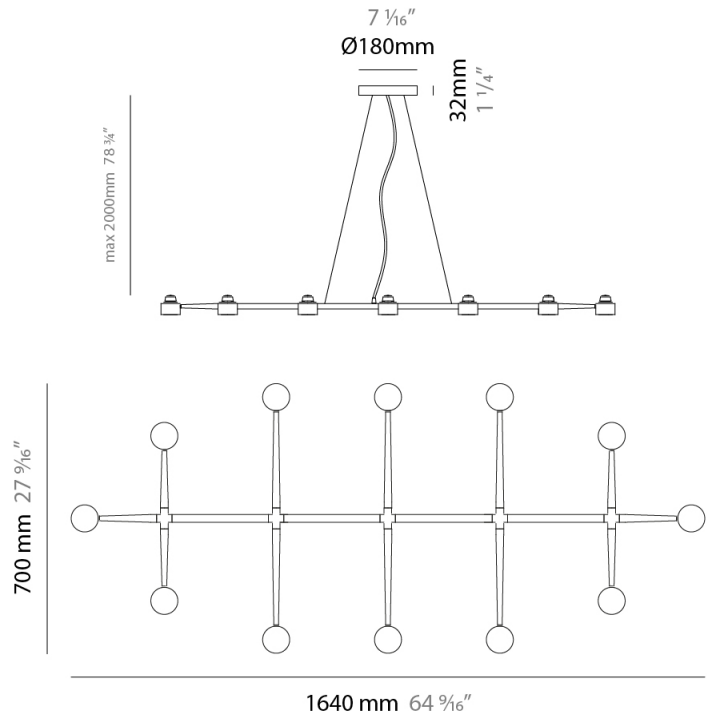

SPIDER SUSPENSION

D51030-

base number   Finish
Options

PROJECT _____
TYPE _____
SPECIFIER _____
QUANTITY _____
DATE _____

1. To build a product code in our configurator select the specify button on the base model # product page
2. To build a manual product code on this datasheet choose from the options listed below in blue font and add the suffix to the base model #

GENERAL

Series: Spider _____
Brand: Fambuena _____
Division: Design _____
Mounting Type: Suspension _____
Mounting Location: Ceiling _____
Subcategory: Pendant _____

PHYSICAL

Shape: Abstract _____
Length (mm): 1640 _____
Length (in): 64 ⁹/₁₆ _____
Width (mm): 700 _____
Width (in): 27 ⁹/₁₆ _____
Max. Overall Height (mm): 2000 _____
Max. Overall Height (in): 78 ³/₄ _____
Light Distribution: Direct _____
Fixture Finish: WHI / BCH / ABR / GLD _____
Fixture Material: Metal _____
Cable Details: Cable length 2000mm / 79" _____

ELECTRICAL

Number of Lamps: 12 _____
Lamp Type: LED Retrofit _____
Lamp Shape: MR16 _____
Bulb Included: Bulb Not Included _____
Total Output Wattage (W): 60 _____
Max. Wattage Per Lamp (W): 5 _____
Lamp Base: GU10 _____
Input Voltage (V): 120 _____

LED

OPTICAL

RATINGS AND CERTIFICATIONS

Certified By: Certified for North American Standards _____
IP rating: IP20 _____