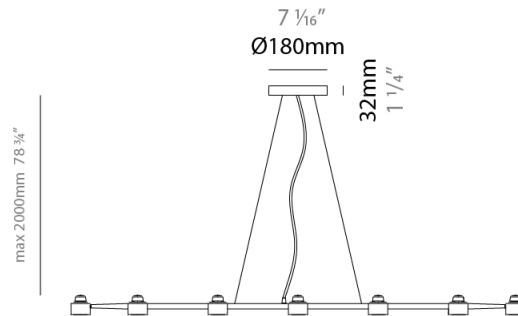

PROJECT
TYPE
SPECIFIER
QUANTITY
DATE

SPIDER SUSPENSION

D51030-

base number   Finish
Options

1. To build a product code in our configurator select the specify button on the base model # product page
2. To build a manual product code on this datasheet choose from the options listed below in blue font and add the suffix to the base model #

GENERAL

Series: Spider
Partner: Fambuena
Division: Design
Installation: Suspension
Product Type: Pendant
Mounting Location: Ceiling
Light Distribution: Direct

PHYSICAL

Shape: Abstract
Length (mm): 1640
Length (in): 64 ⁹/₁₆
Width (mm): 700
Width (in): 27 ⁹/₁₆
Max. Overall Height (mm): 2000
Max. Overall Height (in): 78 ³/₄
Fixture Finish: WHI / BCH / ABR / GLD
Fixture Material: Metal
Cable Details: Cable length 2000mm / 79"

ELECTRICAL

Number of Lamps: 12
Lamp Type: LED Retrofit
Lamp Shape: MR16
Bulb Included: Bulb Not Included
Total Output Wattage (W): 60
Max. Wattage Per Lamp (W): 5
Lamp Base: GU10
Input Voltage (V): 120

LED

OPTICAL

RATINGS AND CERTIFICATIONS

Certified By: Certified for North American Standards
IP rating: IP20