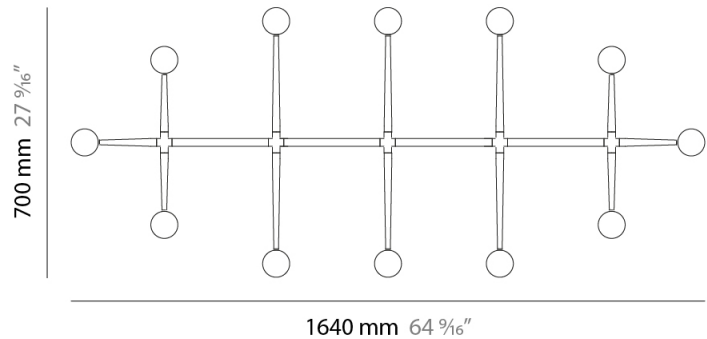

PROJECT
TYPE
SPECIFIER
QUANTITY
DATE

SPIDER SUSPENSION

D51030-

base number   Finish
Options

1. To build a product code in our configurator select the specify button on the base model # product page
2. To build a manual product code on this datasheet choose from the options listed below in blue font and add the suffix to the base model #

GENERAL

Series: Spider
Partner: Fambuena
Division: Design
Installation: Suspension
Product Type: Pendant
Mounting Location: Ceiling
Light Distribution: Direct

PHYSICAL

Shape: Abstract
Length (mm): 1640
Length (in): 64 ⁹/₁₆
Width (mm): 700
Width (in): 27 ⁹/₁₆
Max. Overall Height (mm): 2000
Max. Overall Height (in): 78 ³/₄
Fixture Finish: WHI / BCH / ABR / GLD
Fixture Material: Metal
Cable Details: Cable length 2000mm / 79"

ELECTRICAL

Number of Lamps: 12
Lamp Type: LED Retrofit
Lamp Shape: MR16
Bulb Included: Bulb Not Included
Total Output Wattage (W): 60
Max. Wattage Per Lamp (W): 5
Lamp Base: GU10
Input Voltage (V): 120

LED

OPTICAL

RATINGS AND CERTIFICATIONS

Certified By: Certified for North American Standards
IP rating: IP20