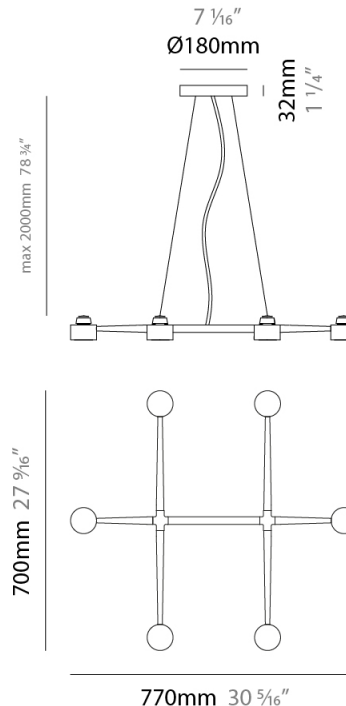

PROJECT
TYPE
SPECIFIER
QUANTITY
DATE

SPIDER SUSPENSION

D51027- : D51027-GLD

base number

1. To build a product code in our configurator select the specify button on the base model # product page
2. To build a manual product code on this datasheet choose from the options listed below in blue font and add the suffix to the base model #

GENERAL

Series: Spider
Partner: Fambuena
Division: Design
Installation: Suspension
Product Type: Pendant
Mounting Location: Ceiling
Light Distribution: Direct

PHYSICAL

Shape: Abstract
Length (mm): 770
Length (in): 30 ⁵/₁₆
Width (mm): 700
Width (in): 27 ⁹/₁₆
Max. Overall Height (mm): 2000
Max. Overall Height (in): 78 ³/₄
Weight (kg): 5.4
Weight (lbs): 12
Fixture Material: Metal
Cable Details: Cable length 2000mm / 79"

ELECTRICAL

Number of Lamps: 6
Lamp Type: LED Retrofit
Lamp Shape: MR16
Bulb Included: Bulb Not Included
Total Output Wattage (W): 45
Max. Wattage Per Lamp (W): 7.5
Lamp Base: GU10
Input Voltage (V): 120

LED

OPTICAL

RATINGS AND CERTIFICATIONS

Certified By: CSA Certified to UL and CSA Standards
IP rating: IP20