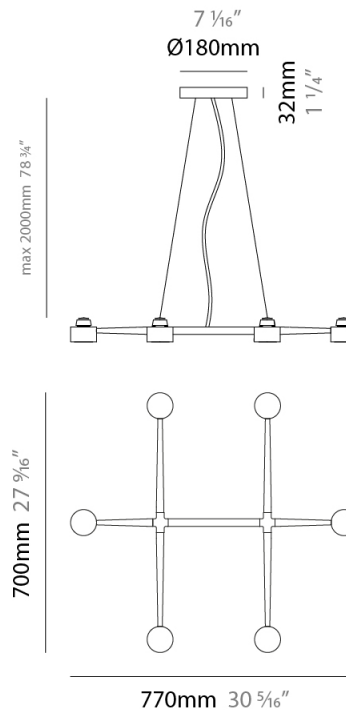

PROJECT	_____
TYPE	_____
SPECIFIER	_____
QUANTITY	_____
DATE	_____

SPIDER SUSPENSION

D51027-

base number   Finish
Options

1. To build a product code in our configurator select the specify button on the base model # product page
2. To build a manual product code on this datasheet choose from the options listed below in blue font and add the suffix to the base model #

GENERAL

Series: Spider _____
Partner: Fambuena _____
Division: Design _____
Installation: Suspension _____
Product Type: Pendant _____
Mounting Location: Ceiling _____
Light Distribution: Direct _____

PHYSICAL

Shape: Abstract _____
Length (mm): 770 _____
Length (in): 30 ⁵/₁₆ _____
Width (mm): 700 _____
Width (in): 27 ⁹/₁₆ _____
Max. Overall Height (mm): 2000 _____
Max. Overall Height (in): 78 ³/₄ _____
Fixture Finish: WHI / BCH / ABR / GLD _____
Fixture Material: Metal _____
Cable Details: Cable length 2000mm / 79" _____

ELECTRICAL

Number of Lamps: 6 _____
Lamp Type: LED Retrofit _____
Lamp Shape: MR16 _____
Bulb Included: Bulb Not Included _____
Total Output Wattage (W): 30 _____
Max. Wattage Per Lamp (W): 5 _____
Lamp Base: GU10 _____
Input Voltage (V): 120 _____

LED

OPTICAL

RATINGS AND CERTIFICATIONS

Certified By: Certified for North American Standards _____
IP rating: IP20 _____