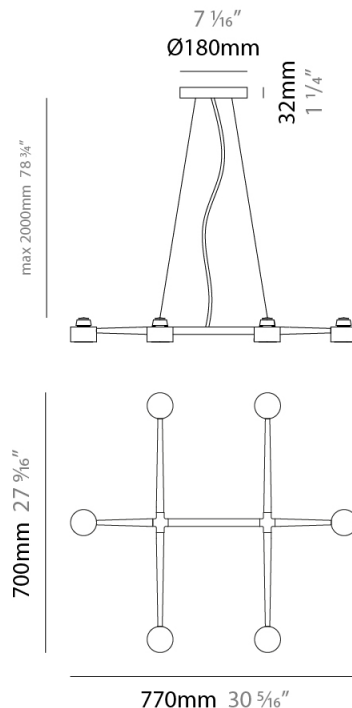

PROJECT	_____
TYPE	_____
SPECIFIER	_____
QUANTITY	_____
DATE	_____

SPIDER SUSPENSION

D51027- : D51027-BCH

base number

1. To build a product code in our configurator select the specify button on the base model # product page
2. To build a manual product code on this datasheet choose from the options listed below in blue font and add the suffix to the base model #

GENERAL

Series: Spider
Partner: Fambuena
Division: Design
Installation: Suspension
Product Type: Pendant
Mounting Location: Ceiling
Light Distribution: Direct

PHYSICAL

Shape: Abstract
Length (mm): 770
Length (in): 30 ⁵/₁₆
Width (mm): 700
Width (in): 27 ⁹/₁₆
Max. Overall Height (mm): 2000
Max. Overall Height (in): 78 ³/₄
Weight (kg): 5.4
Weight (lbs): 1112
Fixture Material: Metal
Cable Details: Cable length 2000mm / 79"

ELECTRICAL

Number of Lamps: 6
Lamp Type: LED Retrofit
Lamp Shape: MR16
Bulb Included: Bulb Not Included
Total Output Wattage (W): 45
Max. Wattage Per Lamp (W): 7.5
Lamp Base: GU10
Input Voltage (V): 120

LED

OPTICAL

RATINGS AND CERTIFICATIONS

Certified By: CSA Certified to UL and CSA Standards
IP rating: IP20