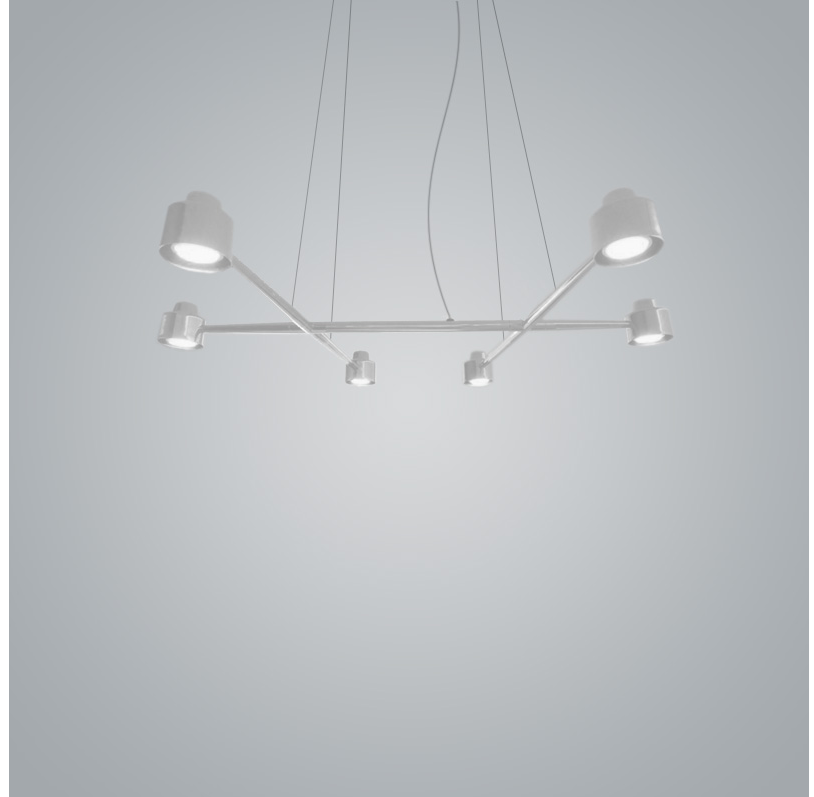

SPIDER SUSPENSION

D51027-

base number   Finish
Options

1. To build a product code in our configurator select the specify button on the base model # product page
2. To build a manual product code on this datasheet choose from the options listed below in blue font and add the suffix to the base model #

GENERAL

Series: Spider _____
Brand: Fambuena _____
Division: Design _____
Mounting Type: Suspension _____
Mounting Location: Ceiling _____
Subcategory: Pendant _____

PHYSICAL

Shape: Abstract _____
Length (mm): 770 _____
Length (in): 30 ⁵/₁₆ _____
Width (mm): 700 _____
Width (in): 27 ⁹/₁₆ _____
Max. Overall Height (mm): 2000 _____
Max. Overall Height (in): 78 ³/₄ _____
Light Distribution: Direct _____
Fixture Finish: [WHI](#) / [BCH](#) / [ABR](#) / [GLD](#) _____
Fixture Material: Metal _____
Cable Details: Cable length 2000mm / 79" _____

ELECTRICAL

Number of Lamps: 6 _____
Lamp Type: LED Retrofit _____
Lamp Shape: MR16 _____
Bulb Included: Bulb Not Included _____
Total Output Wattage (W): 30 _____
Max. Wattage Per Lamp (W): 5 _____
Lamp Base: GU10 _____
Input Voltage (V): 120 _____

LED

OPTICAL

RATINGS AND CERTIFICATIONS

Certified By: Certified for North American Standards _____
IP rating: IP20 _____