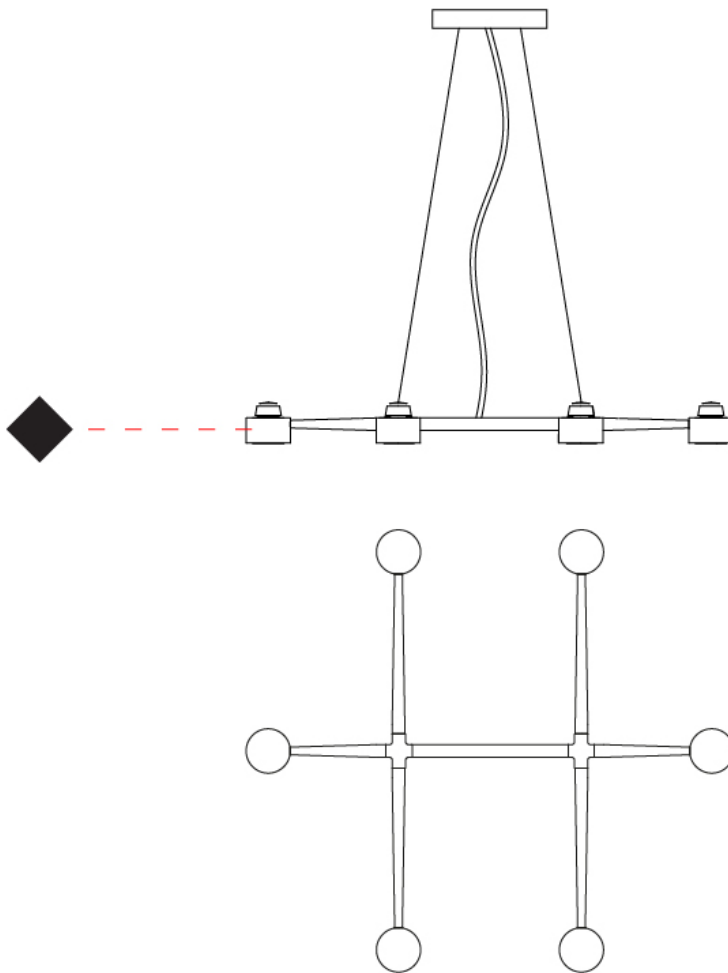

SPIDER SUSPENSION

D51027- : D51027-GLD

PROJECT _____

TYPE _____

SPECIFIER _____

QUANTITY _____

DATE _____

D