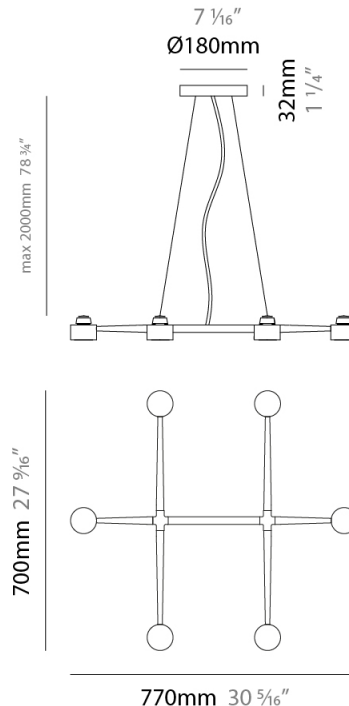

PROJECT	
TYPE	
SPECIFIER	
QUANTITY	
DATE	

SPIDER SUSPENSION

D51027- : D51027-BCH

base number

1. To build a product code in our configurator select the specify button on the base model # product page
2. To build a manual product code on this datasheet choose from the options listed below in blue font and add the suffix to the base model #

GENERAL

Series: Spider
Partner: Fambuena
Division: Design
Installation: Suspension
Product Type: Pendant
Mounting Location: Ceiling
Light Distribution: Direct

PHYSICAL

Shape: Abstract
Length (mm): 770
Length (in): 30 ⁵/₁₆
Width (mm): 700
Width (in): 27 ⁹/₁₆
Max. Overall Height (mm): 2000
Max. Overall Height (in): 78 ³/₄
Weight (kg): 5.4
Weight (lbs): 1112
Fixture Material: Metal
Cable Details: Cable length 2000mm / 79"

ELECTRICAL

Number of Lamps: 6
Lamp Type: LED Retrofit
Lamp Shape: MR16
Bulb Included: Bulb Not Included
Total Output Wattage (W): 45
Max. Wattage Per Lamp (W): 7.5
Lamp Base: GU10
Input Voltage (V): 120

LED

OPTICAL

RATINGS AND CERTIFICATIONS

Certified By: CSA Certified to UL and CSA Standards
IP rating: IP20