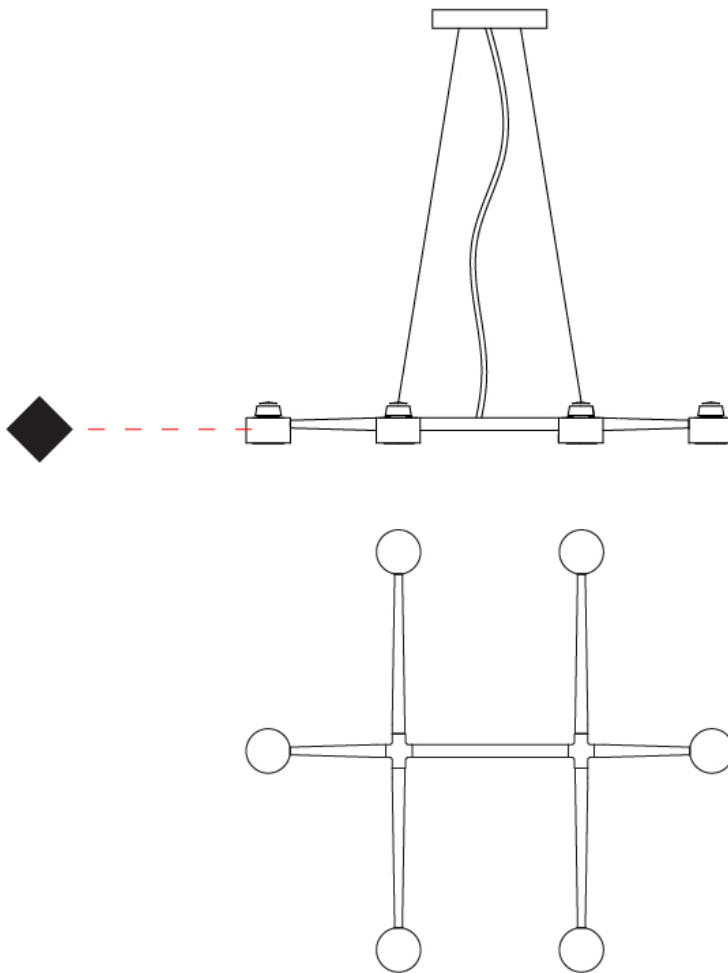

SPIDER SUSPENSION

D51027- : D51027-BCH

PROJECT

TYPE

SPECIFIER

QUANTITY

DATE

D