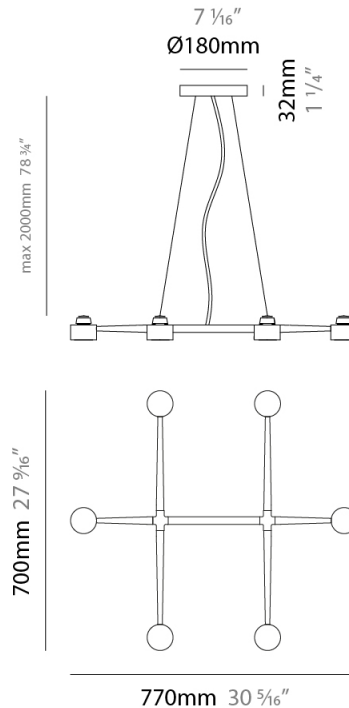

PROJECT
TYPE
SPECIFIER
QUANTITY
DATE

SPIDER SUSPENSION

D51027- : D51027-GLD

base number

1. To build a product code in our configurator select the specify button on the base model # product page
2. To build a manual product code on this datasheet choose from the options listed below in blue font and add the suffix to the base model #

GENERAL

Series: Spider
Partner: Fambuena
Division: Design
Installation: Suspension
Product Type: Pendant
Mounting Location: Ceiling
Light Distribution: Direct

PHYSICAL

Shape: Abstract
Length (mm): 770
Length (in): 30 ⁵/₁₆
Width (mm): 700
Width (in): 27 ⁹/₁₆
Max. Overall Height (mm): 2000
Max. Overall Height (in): 78 ³/₄
Weight (kg): 5.4
Weight (lbs): 12
Fixture Material: Metal
Cable Details: Cable length 2000mm / 79"

ELECTRICAL

Number of Lamps: 6
Lamp Type: LED Retrofit
Lamp Shape: MR16
Bulb Included: Bulb Not Included
Total Output Wattage (W): 45
Max. Wattage Per Lamp (W): 7.5
Lamp Base: GU10
Input Voltage (V): 120

LED

OPTICAL

RATINGS AND CERTIFICATIONS

Certified By: CSA Certified to UL and CSA Standards
IP rating: IP20