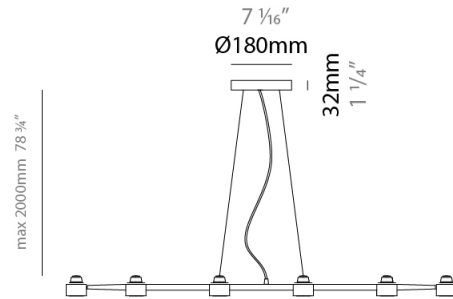

PROJECT
TYPE
SPECIFIER
QUANTITY
DATE

SPIDER SUSPENSION

D51029-

base number   Finish
Options

1. To build a product code in our configurator select the specify button on the base model # product page
2. To build a manual product code on this datasheet choose from the options listed below in blue font and add the suffix to the base model #

GENERAL

Series: Spider
Partner: Fambuena
Division: Design
Installation: Suspension
Product Type: Pendant
Mounting Location: Ceiling
Light Distribution: Direct

PHYSICAL

Shape: Abstract
Length (mm): 1350
Length (in): 53 1/8
Width (mm): 700
Width (in): 27 9/16
Max. Overall Height (mm): 2000
Max. Overall Height (in): 78 3/4
Fixture Finish: WHI / BCH / ABR / GLD
Fixture Material: Metal
Cable Details: Cable length 2000mm / 79"

ELECTRICAL

Number of Lamps: 10
Lamp Type: LED Retrofit
Lamp Shape: MR16
Bulb Included: Bulb Not Included
Total Output Wattage (W): 50
Max. Wattage Per Lamp (W): 5
Lamp Base: GU10
Input Voltage (V): 120

LED

OPTICAL

RATINGS AND CERTIFICATIONS

Certified By: Certified for North American Standards
IP rating: IP20