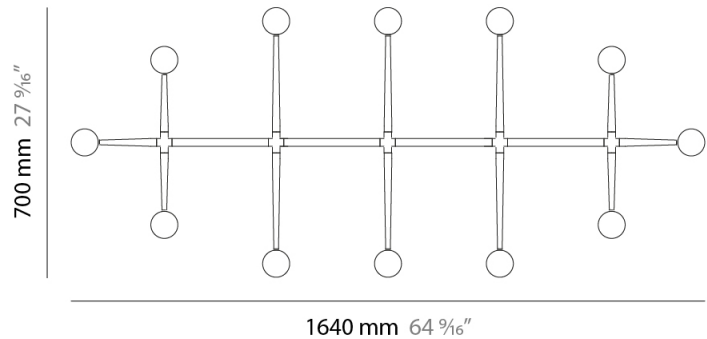

PROJECT	_____
TYPE	_____
SPECIFIER	_____
QUANTITY	_____
DATE	_____

SPIDER SUSPENSION

D51030-

base number   Finish
Options

1. To build a product code in our configurator select the specify button on the base model # product page
2. To build a manual product code on this datasheet choose from the options listed below in blue font and add the suffix to the base model #

GENERAL

Series: Spider _____
Partner: Fambuena _____
Division: Design _____
Installation: Suspension _____
Product Type: Pendant _____
Mounting Location: Ceiling _____
Light Distribution: Direct _____

PHYSICAL

Shape: Abstract _____
Length (mm): 1640 _____
Length (in): 64 ⁹/₁₆ _____
Width (mm): 700 _____
Width (in): 27 ⁹/₁₆ _____
Max. Overall Height (mm): 2000 _____
Max. Overall Height (in): 78 ³/₄ _____
Fixture Finish: WHI / BCH / ABR / GLD _____
Fixture Material: Metal _____
Cable Details: Cable length 2000mm / 79" _____

ELECTRICAL

Number of Lamps: 12 _____
Lamp Type: LED Retrofit _____
Lamp Shape: MR16 _____
Bulb Included: Bulb Not Included _____
Total Output Wattage (W): 60 _____
Max. Wattage Per Lamp (W): 5 _____
Lamp Base: GU10 _____
Input Voltage (V): 120 _____

LED

OPTICAL

RATINGS AND CERTIFICATIONS

Certified By: Certified for North American Standards _____
IP rating: IP20 _____