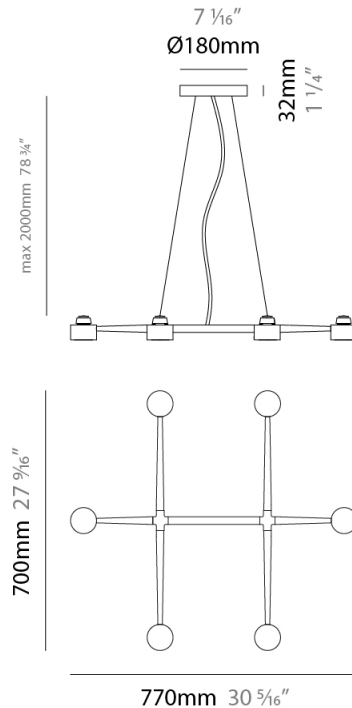

PROJECT
TYPE
SPECIFIER
QUANTITY
DATE

SPIDER SUSPENSION

D51027- : D51027-BCH

base number

1. To build a product code in our configurator select the specify button on the base model # product page
2. To build a manual product code on this datasheet choose from the options listed below in blue font and add the suffix to the base model #

GENERAL

Series: Spider
Partner: Fambuena
Division: Design
Installation: Suspension
Product Type: Pendant
Mounting Location: Ceiling
Light Distribution: Direct

PHYSICAL

Shape: Abstract
Length (mm): 770
Length (in): 30 ⁵/₁₆
Width (mm): 700
Width (in): 27 ⁹/₁₆
Max. Overall Height (mm): 2000
Max. Overall Height (in): 78 ³/₄
Weight (kg): 5.4
Weight (lbs): 1112
Fixture Material: Metal
Cable Details: Cable length 2000mm / 79"

ELECTRICAL

Number of Lamps: 6
Lamp Type: LED Retrofit
Lamp Shape: MR16
Bulb Included: Bulb Not Included
Total Output Wattage (W): 45
Max. Wattage Per Lamp (W): 7.5
Lamp Base: GU10
Input Voltage (V): 120

LED

OPTICAL

RATINGS AND CERTIFICATIONS

Certified By: CSA Certified to UL and CSA Standards
IP rating: IP20