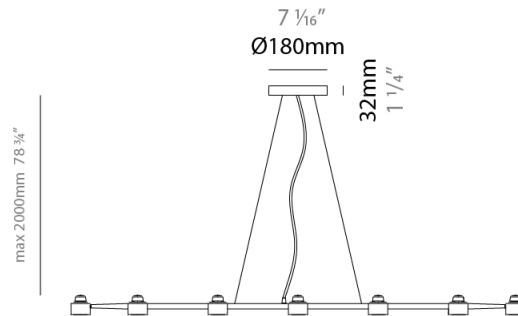

PROJECT	_____
TYPE	_____
SPECIFIER	_____
QUANTITY	_____
DATE	_____

SPIDER SUSPENSION

D51030-

base number   Finish
Options

1. To build a product code in our configurator select the specify button on the base model # product page
2. To build a manual product code on this datasheet choose from the options listed below in blue font and add the suffix to the base model #

GENERAL

Series: Spider _____
Partner: Fambuena _____
Division: Design _____
Installation: Suspension _____
Product Type: Pendant _____
Mounting Location: Ceiling _____
Light Distribution: Direct _____

PHYSICAL

Shape: Abstract _____
Length (mm): 1640 _____
Length (in): 64 ⁹/₁₆ _____
Width (mm): 700 _____
Width (in): 27 ⁹/₁₆ _____
Max. Overall Height (mm): 2000 _____
Max. Overall Height (in): 78 ³/₄ _____
Fixture Finish: WHI / BCH / ABR / GLD _____
Fixture Material: Metal _____
Cable Details: Cable length 2000mm / 79" _____

ELECTRICAL

Number of Lamps: 12 _____
Lamp Type: LED Retrofit _____
Lamp Shape: MR16 _____
Bulb Included: Bulb Not Included _____
Total Output Wattage (W): 60 _____
Max. Wattage Per Lamp (W): 5 _____
Lamp Base: GU10 _____
Input Voltage (V): 120 _____

LED

OPTICAL

RATINGS AND CERTIFICATIONS

Certified By: Certified for North American Standards _____
IP rating: IP20 _____