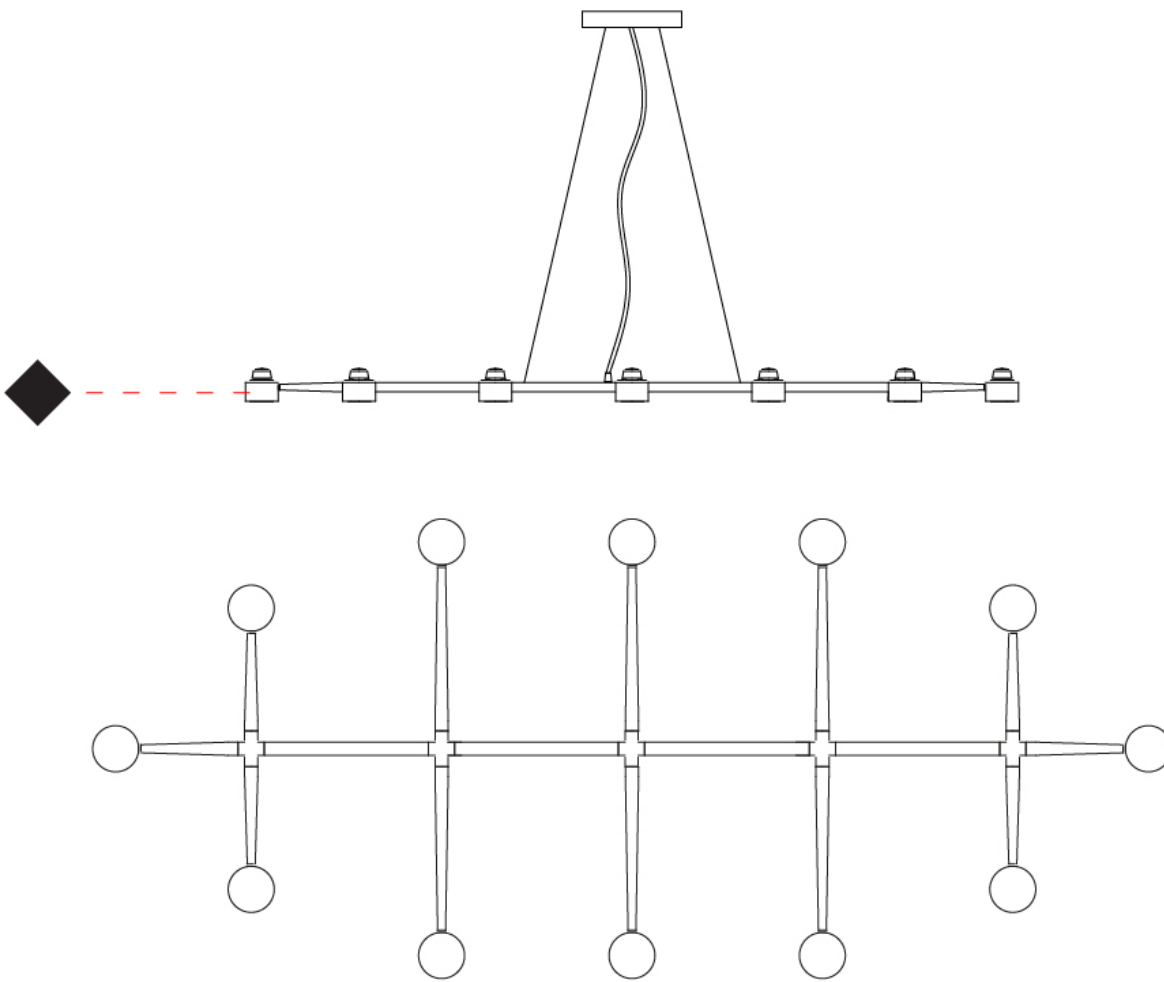

SPIDER SUSPENSION

D51030-

PROJECT	_____
TYPE	_____
SPECIFIER	_____
QUANTITY	_____
DATE	_____

D