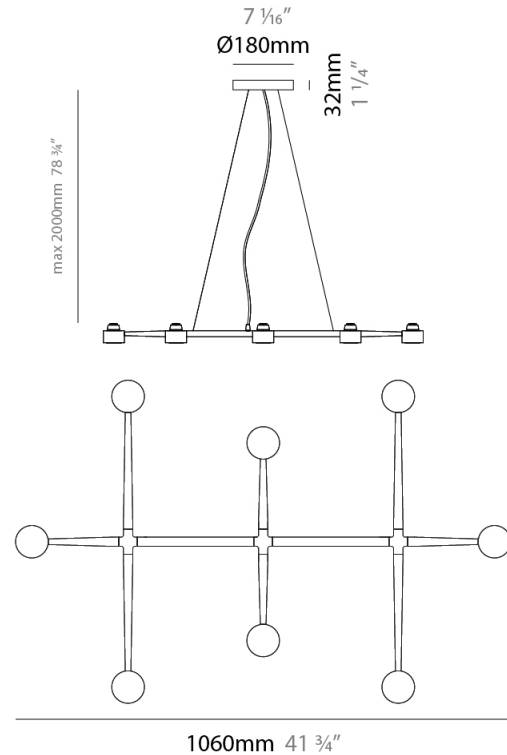

PROJECT	_____
TYPE	_____
SPECIFIER	_____
QUANTITY	_____
DATE	_____

SPIDER SUSPENSION

D51028-

base number   Finish
Options

1. To build a product code in our configurator select the specify button on the base model # product page
2. To build a manual product code on this datasheet choose from the options listed below in blue font and add the suffix to the base model #

GENERAL

Series: Spider
Partner: Fambuena
Division: Design
Installation: Suspension
Product Type: Pendant
Mounting Location: Ceiling
Light Distribution: Direct

PHYSICAL

Shape: Abstract
Length (mm): 1060
Length (in): 41 3/4
Width (mm): 700
Width (in): 27 9/16
Max. Overall Height (mm): 2000
Max. Overall Height (in): 78 3/4
Fixture Finish: WHI / BCH / ABR / GLD
Fixture Material: Metal
Cable Details: Cable length 2000mm / 79"

ELECTRICAL

Number of Lamps: 8
Lamp Type: LED Retrofit
Lamp Shape: MR16
Bulb Included: Bulb Not Included
Total Output Wattage (W): 40
Max. Wattage Per Lamp (W): 5
Lamp Base: GU10
Input Voltage (V): 120

LED

OPTICAL

RATINGS AND CERTIFICATIONS

Certified By: Certified for North American Standards
IP rating: IP20