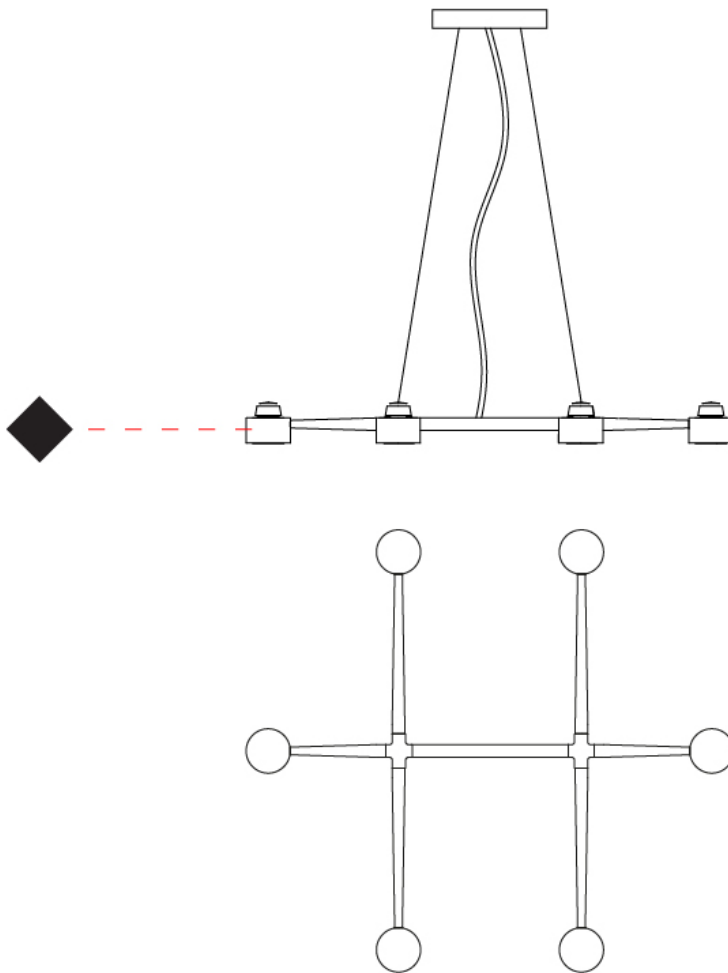

SPIDER SUSPENSION

D51027- : D51027-GLD

PROJECT
TYPE
SPECIFIER
QUANTITY
DATE

D