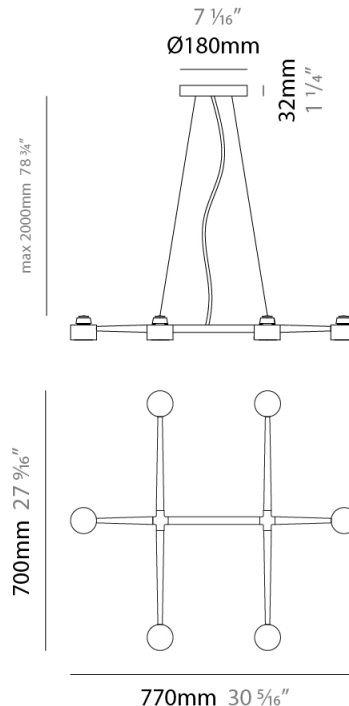

PROJECT	_____
TYPE	_____
SPECIFIER	_____
QUANTITY	_____
DATE	_____

SPIDER SUSPENSION

D51027- : D51027-GLD

base number

1. To build a product code in our configurator select the specify button on the base model # product page
2. To build a manual product code on this datasheet choose from the options listed below in blue font and add the suffix to the base model #

GENERAL

Series: Spider
Partner: Fambuena
Division: Design
Installation: Suspension
Product Type: Pendant
Mounting Location: Ceiling
Light Distribution: Direct

PHYSICAL

Shape: Abstract
Length (mm): 770
Length (in): 30 ⁵/₁₆
Width (mm): 700
Width (in): 27 ⁹/₁₆
Max. Overall Height (mm): 2000
Max. Overall Height (in): 78 ³/₄
Weight (kg): 5.4
Weight (lbs): 12
Fixture Material: Metal
Cable Details: Cable length 2000mm / 79"

ELECTRICAL

Number of Lamps: 6
Lamp Type: LED Retrofit
Lamp Shape: MR16
Bulb Included: Bulb Not Included
Total Output Wattage (W): 45
Max. Wattage Per Lamp (W): 7.5
Lamp Base: GU10
Input Voltage (V): 120

LED

OPTICAL

RATINGS AND CERTIFICATIONS

Certified By: CSA Certified to UL and CSA Standards
IP rating: IP20