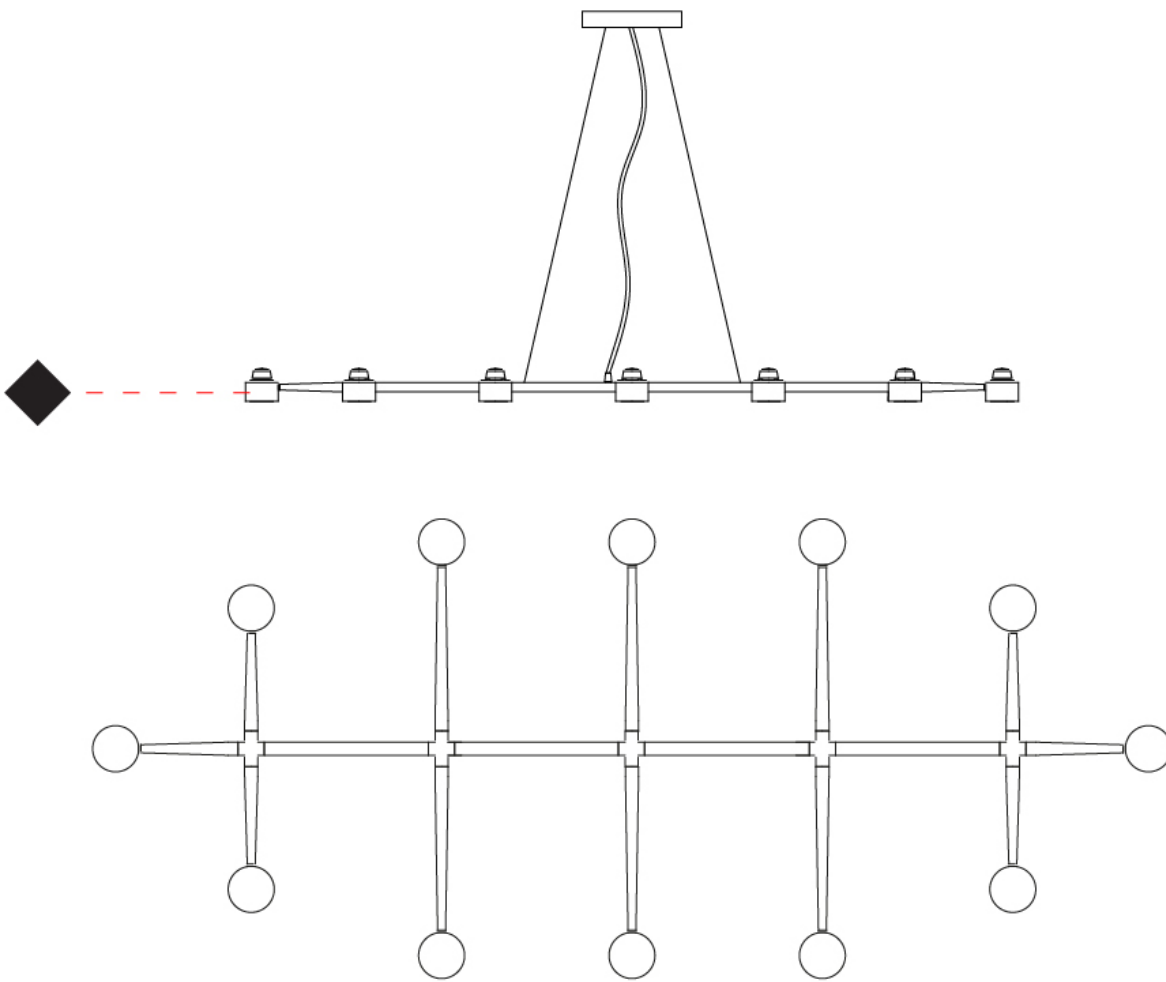

D

SPIDER COLOR FINISH CHART

PROJECT _____

TYPE _____

SPECIFIER _____

QUANTITY _____

DATE _____

Fixture Finish