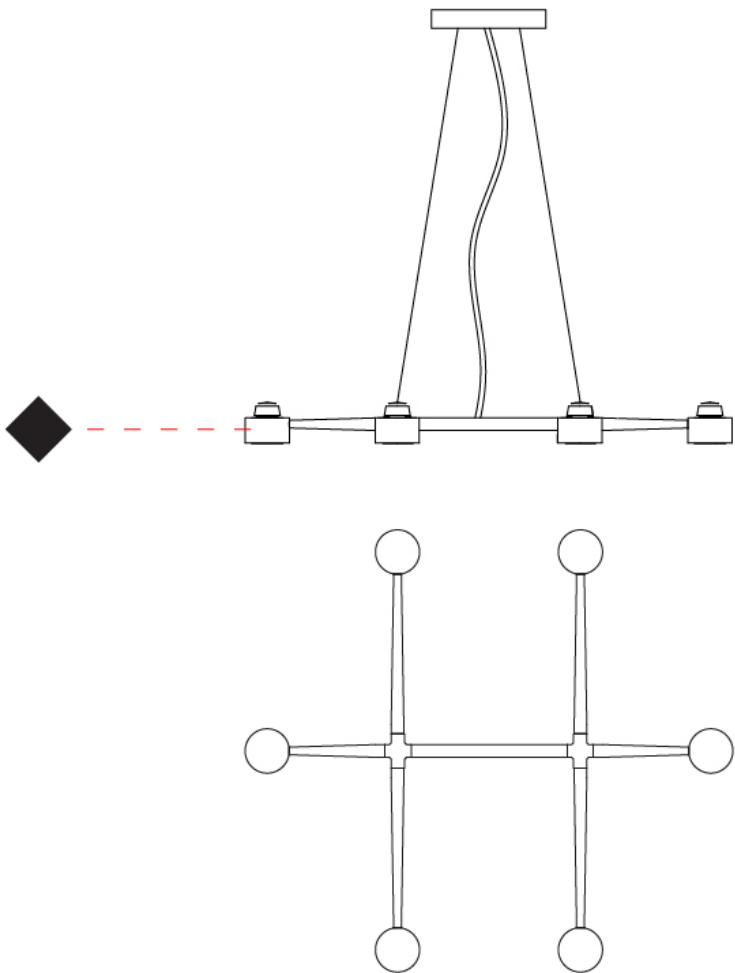

SPIDER SUSPENSION

D51027-

PROJECT _____

TYPE _____

SPECIFIER _____

QUANTITY _____

DATE _____

D