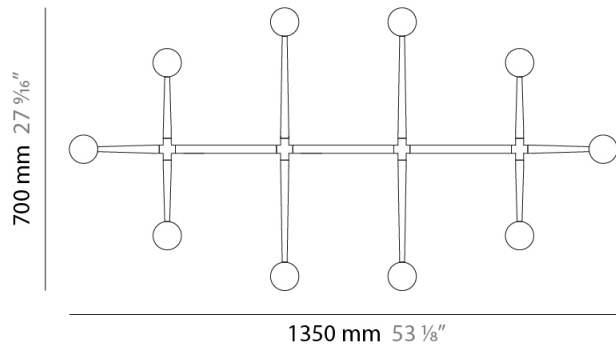

PROJECT
TYPE
SPECIFIER
QUANTITY
DATE

SPIDER SUSPENSION

D51029-

base number   Finish
Options

1. To build a product code in our configurator select the specify button on the base model # product page
2. To build a manual product code on this datasheet choose from the options listed below in blue font and add the suffix to the base model #

GENERAL

Series: Spider
Partner: Fambuena
Division: Design
Installation: Suspension
Product Type: Pendant
Mounting Location: Ceiling
Light Distribution: Direct

PHYSICAL

Shape: Abstract
Length (mm): 1350
Length (in): 53 1/8
Width (mm): 700
Width (in): 27 9/16
Max. Overall Height (mm): 2000
Max. Overall Height (in): 78 3/4
Fixture Finish: WHI / BCH / ABR / GLD
Fixture Material: Metal
Cable Details: Cable length 2000mm / 79"

ELECTRICAL

Number of Lamps: 10
Lamp Type: LED Retrofit
Lamp Shape: MR16
Bulb Included: Bulb Not Included
Total Output Wattage (W): 50
Max. Wattage Per Lamp (W): 5
Lamp Base: GU10
Input Voltage (V): 120

LED

OPTICAL

RATINGS AND CERTIFICATIONS

Certified By: Certified for North American Standards
IP rating: IP20