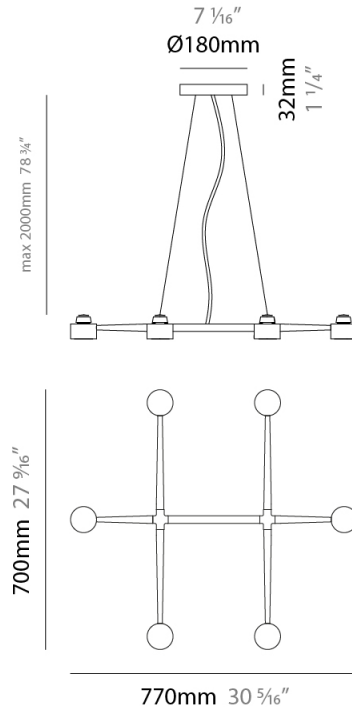

PROJECT	_____
TYPE	_____
SPECIFIER	_____
QUANTITY	_____
DATE	_____

SPIDER SUSPENSION

D51027-

base number   Finish
Options

1. To build a product code in our configurator select the specify button on the base model # product page
2. To build a manual product code on this datasheet choose from the options listed below in blue font and add the suffix to the base model #

GENERAL

Series: Spider _____
Partner: Fambuena _____
Division: Design _____
Installation: Suspension _____
Product Type: Pendant _____
Mounting Location: Ceiling _____
Light Distribution: Direct _____

PHYSICAL

Shape: Abstract _____
Length (mm): 770 _____
Length (in): 30 ⁵/₁₆ _____
Width (mm): 700 _____
Width (in): 27 ⁹/₁₆ _____
Max. Overall Height (mm): 2000 _____
Max. Overall Height (in): 78 ³/₄ _____
Fixture Finish: WHI / BCH / ABR / GLD _____
Fixture Material: Metal _____
Cable Details: Cable length 2000mm / 79" _____

ELECTRICAL

Number of Lamps: 6 _____
Lamp Type: LED Retrofit _____
Lamp Shape: MR16 _____
Bulb Included: Bulb Not Included _____
Total Output Wattage (W): 30 _____
Max. Wattage Per Lamp (W): 5 _____
Lamp Base: GU10 _____
Input Voltage (V): 120 _____

LED

OPTICAL

RATINGS AND CERTIFICATIONS

Certified By: Certified for North American Standards _____
IP rating: IP20 _____