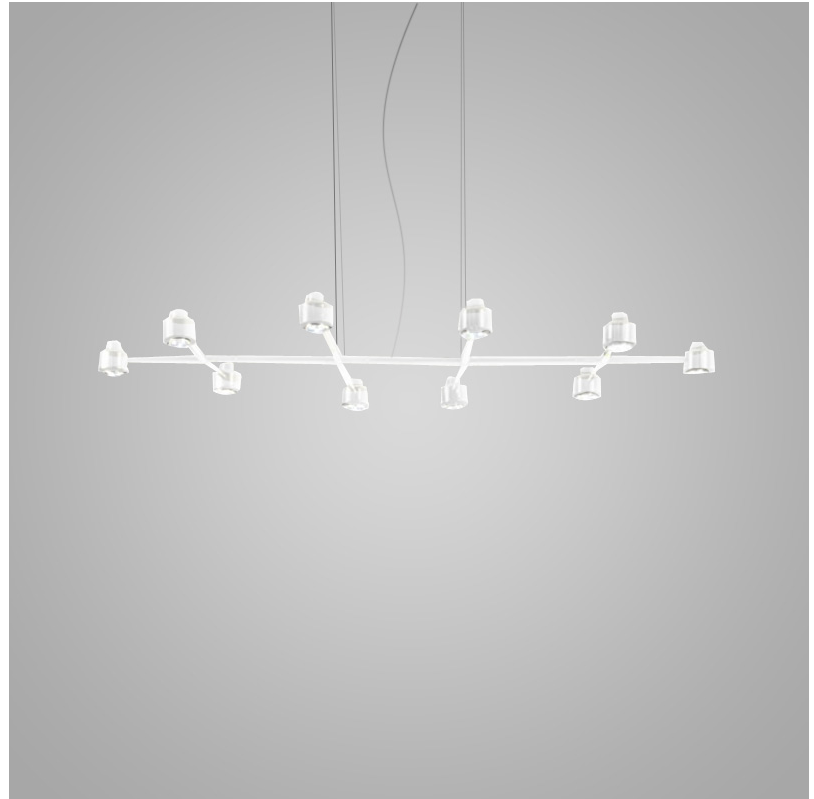

PROJECT
TYPE
SPECIFIER
QUANTITY
DATE

SPIDER SUSPENSION

D51029-

base number   Finish
Options

1. To build a product code in our configurator select the specify button on the base model # product page
2. To build a manual product code on this datasheet choose from the options listed below in blue font and add the suffix to the base model #

GENERAL

Series: Spider
Partner: Fambuena
Division: Design
Installation: Suspension
Product Type: Pendant
Mounting Location: Ceiling
Light Distribution: Direct

PHYSICAL

Shape: Abstract
Length (mm): 1350
Length (in): 53 1/8
Width (mm): 700
Width (in): 27 9/16
Max. Overall Height (mm): 2000
Max. Overall Height (in): 78 3/4
Fixture Finish: WHI / BCH / ABR / GLD
Fixture Material: Metal
Cable Details: Cable length 2000mm / 79"

ELECTRICAL

Number of Lamps: 10
Lamp Type: LED Retrofit
Lamp Shape: MR16
Bulb Included: Bulb Not Included
Total Output Wattage (W): 50
Max. Wattage Per Lamp (W): 5
Lamp Base: GU10
Input Voltage (V): 120

LED

OPTICAL

RATINGS AND CERTIFICATIONS

Certified By: Certified for North American Standards
IP rating: IP20