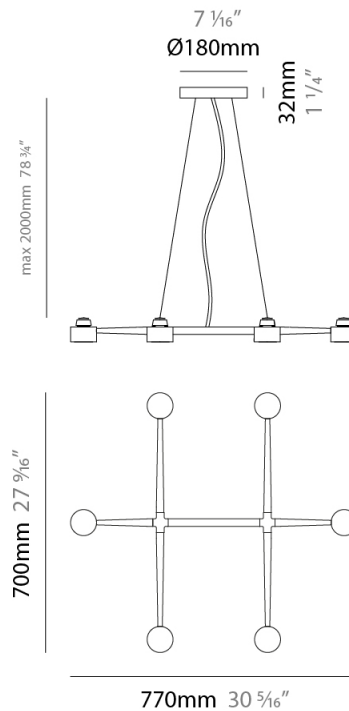

PROJECT _____
TYPE _____
SPECIFIER _____
QUANTITY _____
DATE _____

SPIDER SUSPENSION

D51027-

base number   Finish
Options

1. To build a product code in our configurator select the specify button on the base model # product page
2. To build a manual product code on this datasheet choose from the options listed below in blue font and add the suffix to the base model #

GENERAL

Series: Spider _____
Brand: Fambuena _____
Division: Design _____
Mounting Type: Suspension _____
Mounting Location: Ceiling _____
Subcategory: Pendant _____

PHYSICAL

Shape: Abstract _____
Length (mm): 770 _____
Length (in): 30 ⁵/₁₆ _____
Width (mm): 700 _____
Width (in): 27 ⁹/₁₆ _____
Max. Overall Height (mm): 2000 _____
Max. Overall Height (in): 78 ³/₄ _____
Light Distribution: Direct _____
Fixture Finish: WHI / BCH / ABR / GLD _____
Fixture Material: Metal _____
Cable Details: Cable length 2000mm / 79" _____

ELECTRICAL

Number of Lamps: 6 _____
Lamp Type: LED Retrofit _____
Lamp Shape: MR16 _____
Bulb Included: Bulb Not Included _____
Total Output Wattage (W): 30 _____
Max. Wattage Per Lamp (W): 5 _____
Lamp Base: GU10 _____
Input Voltage (V): 120 _____

LED

OPTICAL

RATINGS AND CERTIFICATIONS

Certified By: Certified for North American Standards _____
IP rating: IP20 _____