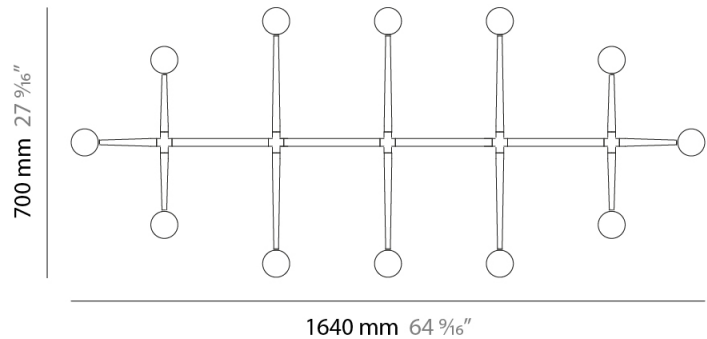

PROJECT _____
TYPE _____
SPECIFIER _____
QUANTITY _____
DATE _____

SPIDER SUSPENSION

D51030-

base number   Finish
Options

1. To build a product code in our configurator select the specify button on the base model # product page
2. To build a manual product code on this datasheet choose from the options listed below in blue font and add the suffix to the base model #

GENERAL

Series: Spider _____
Brand: Fambuena _____
Division: Design _____
Mounting Type: Suspension _____
Mounting Location: Ceiling _____
Subcategory: Pendant _____

PHYSICAL

Shape: Abstract _____
Length (mm): 1640 _____
Length (in): 64 ⁹/₁₆ _____
Width (mm): 700 _____
Width (in): 27 ⁹/₁₆ _____
Max. Overall Height (mm): 2000 _____
Max. Overall Height (in): 78 ³/₄ _____
Light Distribution: Direct _____
Fixture Finish: WHI / BCH / ABR / GLD _____
Fixture Material: Metal _____
Cable Details: Cable length 2000mm / 79" _____

ELECTRICAL

Number of Lamps: 12 _____
Lamp Type: LED Retrofit _____
Lamp Shape: MR16 _____
Bulb Included: Bulb Not Included _____
Total Output Wattage (W): 60 _____
Max. Wattage Per Lamp (W): 5 _____
Lamp Base: GU10 _____
Input Voltage (V): 120 _____

LED

OPTICAL

RATINGS AND CERTIFICATIONS

Certified By: Certified for North American Standards _____
IP rating: IP20 _____