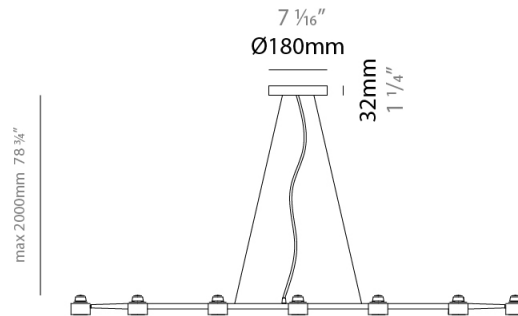

PROJECT _____
TYPE _____
SPECIFIER _____
QUANTITY _____
DATE _____

SPIDER SUSPENSION

D51030-

base number   Finish
Options

1. To build a product code in our configurator select the specify button on the base model # product page
2. To build a manual product code on this datasheet choose from the options listed below in blue font and add the suffix to the base model #

GENERAL

Series: Spider _____
Brand: Fambuena _____
Division: Design _____
Mounting Type: Suspension _____
Mounting Location: Ceiling _____
Subcategory: Pendant _____

PHYSICAL

Shape: Abstract _____
Length (mm): 1640 _____
Length (in): 64 ⁹/₁₆ _____
Width (mm): 700 _____
Width (in): 27 ⁹/₁₆ _____
Max. Overall Height (mm): 2000 _____
Max. Overall Height (in): 78 ³/₄ _____
Light Distribution: Direct _____
Fixture Finish: WHI / BCH / ABR / GLD _____
Fixture Material: Metal _____
Cable Details: Cable length 2000mm / 79" _____

ELECTRICAL

Number of Lamps: 12 _____
Lamp Type: LED Retrofit _____
Lamp Shape: MR16 _____
Bulb Included: Bulb Not Included _____
Total Output Wattage (W): 60 _____
Max. Wattage Per Lamp (W): 5 _____
Lamp Base: GU10 _____
Input Voltage (V): 120 _____

LED

OPTICAL

RATINGS AND CERTIFICATIONS

Certified By: Certified for North American Standards _____
IP rating: IP20 _____