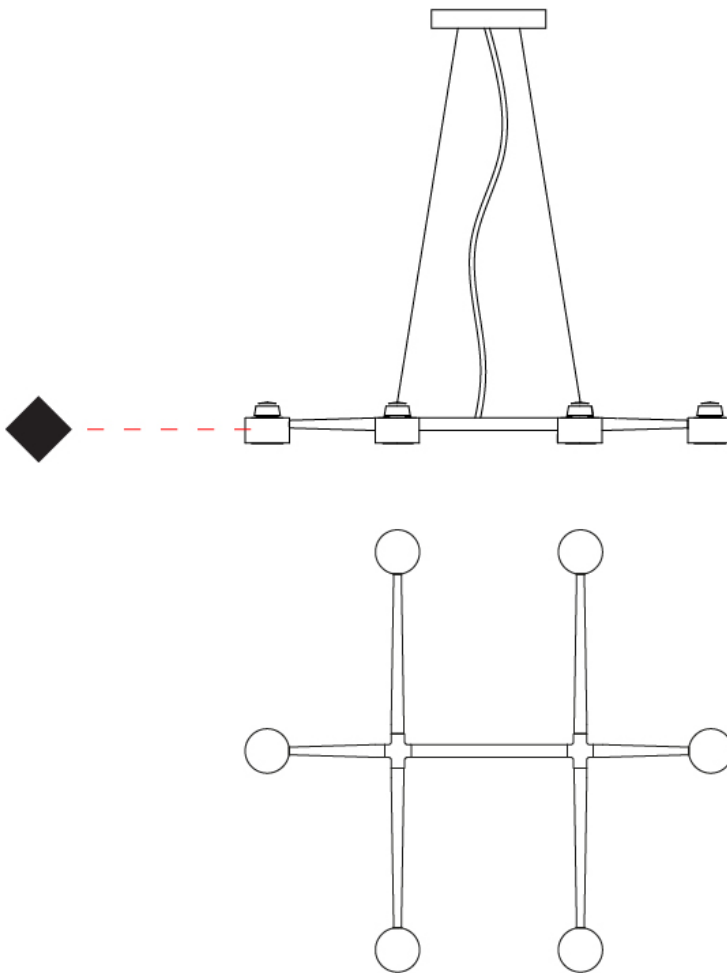

SPIDER SUSPENSION

D51027- : D51027-GLD

PROJECT

TYPE

SPECIFIER

QUANTITY

DATE

D