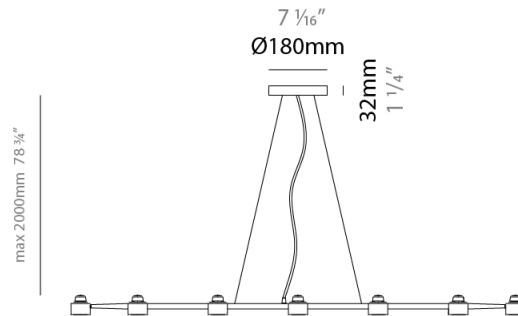

SPIDER SUSPENSION

D51030-

base number   Finish
Options

PROJECT	_____
TYPE	_____
SPECIFIER	_____
QUANTITY	_____
DATE	_____

1. To build a product code in our configurator select the specify button on the base model # product page
2. To build a manual product code on this datasheet choose from the options listed below in blue font and add the suffix to the base model #

GENERAL

Series: Spider _____
Partner: Fambuena _____
Division: Design _____
Installation: Suspension _____
Product Type: Pendant _____
Mounting Location: Ceiling _____
Light Distribution: Direct _____

PHYSICAL

Shape: Abstract _____
Length (mm): 1640 _____
Length (in): 64 ⁹/₁₆ _____
Width (mm): 700 _____
Width (in): 27 ⁹/₁₆ _____
Max. Overall Height (mm): 2000 _____
Max. Overall Height (in): 78 ³/₄ _____
Fixture Finish: WHI / BCH / ABR / GLD _____
Fixture Material: Metal _____
Cable Details: Cable length 2000mm / 79" _____

ELECTRICAL

Number of Lamps: 12 _____
Lamp Type: LED Retrofit _____
Lamp Shape: MR16 _____
Bulb Included: Bulb Not Included _____
Total Output Wattage (W): 60 _____
Max. Wattage Per Lamp (W): 5 _____
Lamp Base: GU10 _____
Input Voltage (V): 120 _____

LED

OPTICAL

RATINGS AND CERTIFICATIONS

Certified By: Certified for North American Standards _____
IP rating: IP20 _____