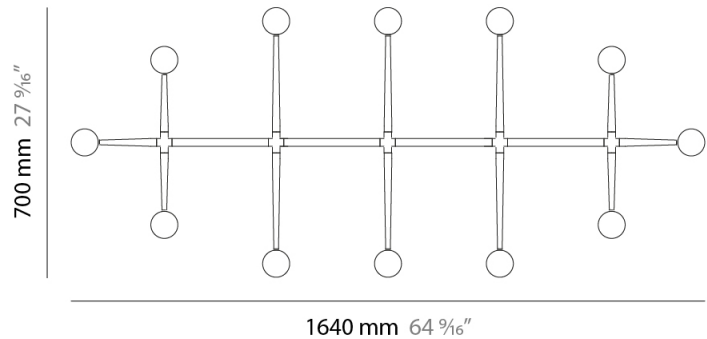

SPIDER SUSPENSION

D51030-

base number   Finish
Options

PROJECT	_____
TYPE	_____
SPECIFIER	_____
QUANTITY	_____
DATE	_____

1. To build a product code in our configurator select the specify button on the base model # product page
2. To build a manual product code on this datasheet choose from the options listed below in blue font and add the suffix to the base model #

GENERAL

Series: Spider _____
Partner: Fambuena _____
Division: Design _____
Installation: Suspension _____
Product Type: Pendant _____
Mounting Location: Ceiling _____
Light Distribution: Direct _____

PHYSICAL

Shape: Abstract _____
Length (mm): 1640 _____
Length (in): 64 ⁹/₁₆ _____
Width (mm): 700 _____
Width (in): 27 ⁹/₁₆ _____
Max. Overall Height (mm): 2000 _____
Max. Overall Height (in): 78 ³/₄ _____
Fixture Finish: WHI / BCH / ABR / GLD _____
Fixture Material: Metal _____
Cable Details: Cable length 2000mm / 79" _____

ELECTRICAL

Number of Lamps: 12 _____
Lamp Type: LED Retrofit _____
Lamp Shape: MR16 _____
Bulb Included: Bulb Not Included _____
Total Output Wattage (W): 60 _____
Max. Wattage Per Lamp (W): 5 _____
Lamp Base: GU10 _____
Input Voltage (V): 120 _____

LED

OPTICAL

RATINGS AND CERTIFICATIONS

Certified By: Certified for North American Standards _____
IP rating: IP20 _____