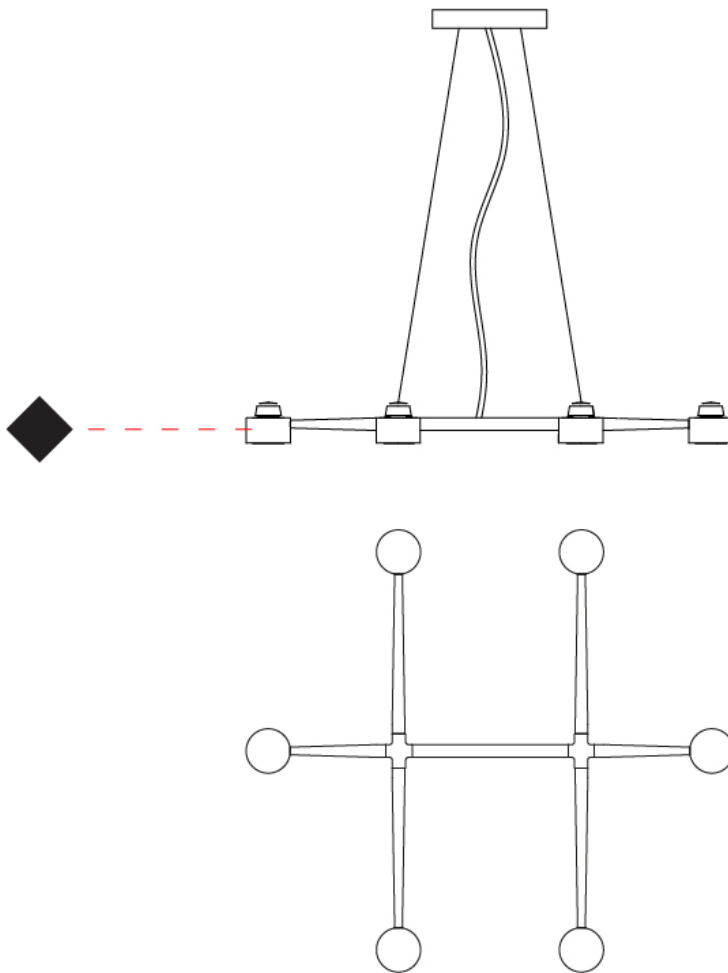

SPIDER SUSPENSION

D51027-

PROJECT

TYPE

SPECIFIER

QUANTITY

DATE

D