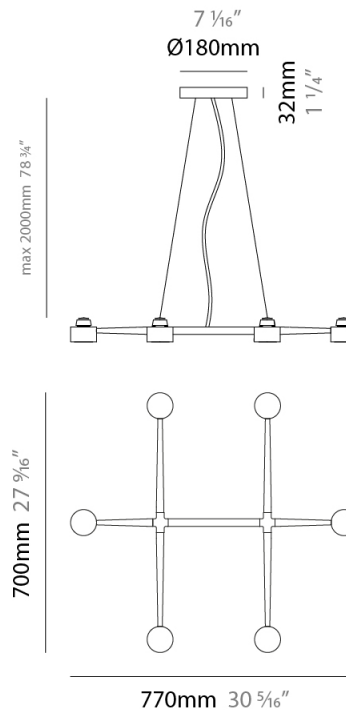

PROJECT
TYPE
SPECIFIER
QUANTITY
DATE

SPIDER SUSPENSION

D51027-

base number   Finish
Options

1. To build a product code in our configurator select the specify button on the base model # product page
2. To build a manual product code on this datasheet choose from the options listed below in blue font and add the suffix to the base model #

GENERAL

Series: Spider
Partner: Fambuena
Division: Design
Installation: Suspension
Product Type: Pendant
Mounting Location: Ceiling
Light Distribution: Direct

PHYSICAL

Shape: Abstract
Length (mm): 770
Length (in): 30 ⁵/₁₆
Width (mm): 700
Width (in): 27 ⁹/₁₆
Max. Overall Height (mm): 2000
Max. Overall Height (in): 78 ³/₄
Fixture Finish: WHI / BCH / ABR / GLD
Fixture Material: Metal
Cable Details: Cable length 2000mm / 79"

ELECTRICAL

Number of Lamps: 6
Lamp Type: LED Retrofit
Lamp Shape: MR16
Bulb Included: Bulb Not Included
Total Output Wattage (W): 30
Max. Wattage Per Lamp (W): 5
Lamp Base: GU10
Input Voltage (V): 120

LED

OPTICAL

RATINGS AND CERTIFICATIONS

Certified By: Certified for North American Standards
IP rating: IP20