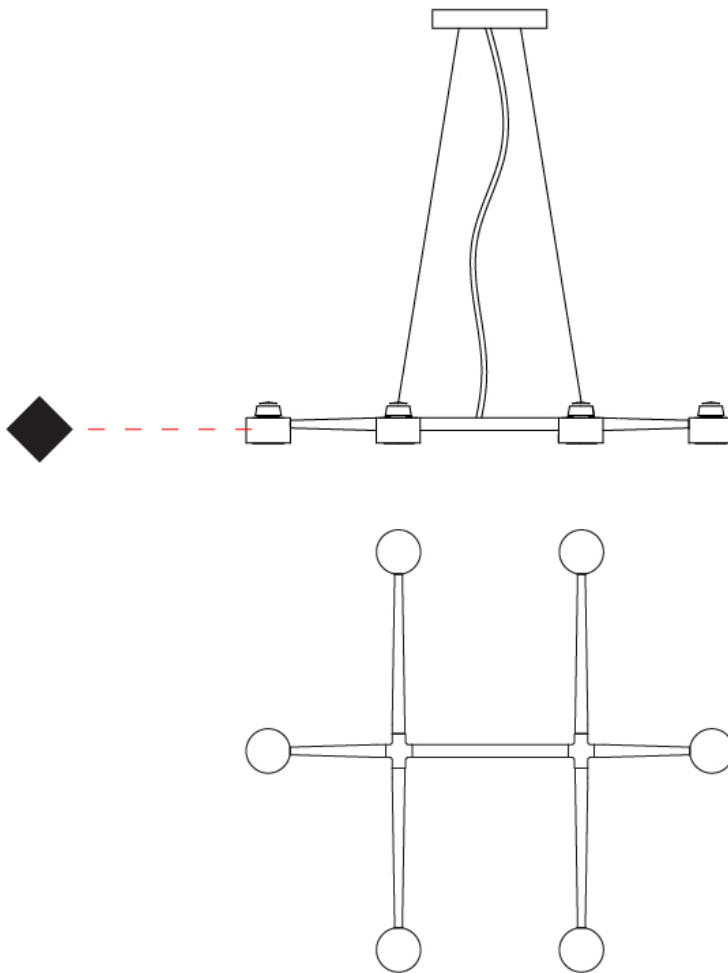

SPIDER SUSPENSION

D51027- : D51027-BCH

PROJECT _____

TYPE _____

SPECIFIER _____

QUANTITY _____

DATE _____

D