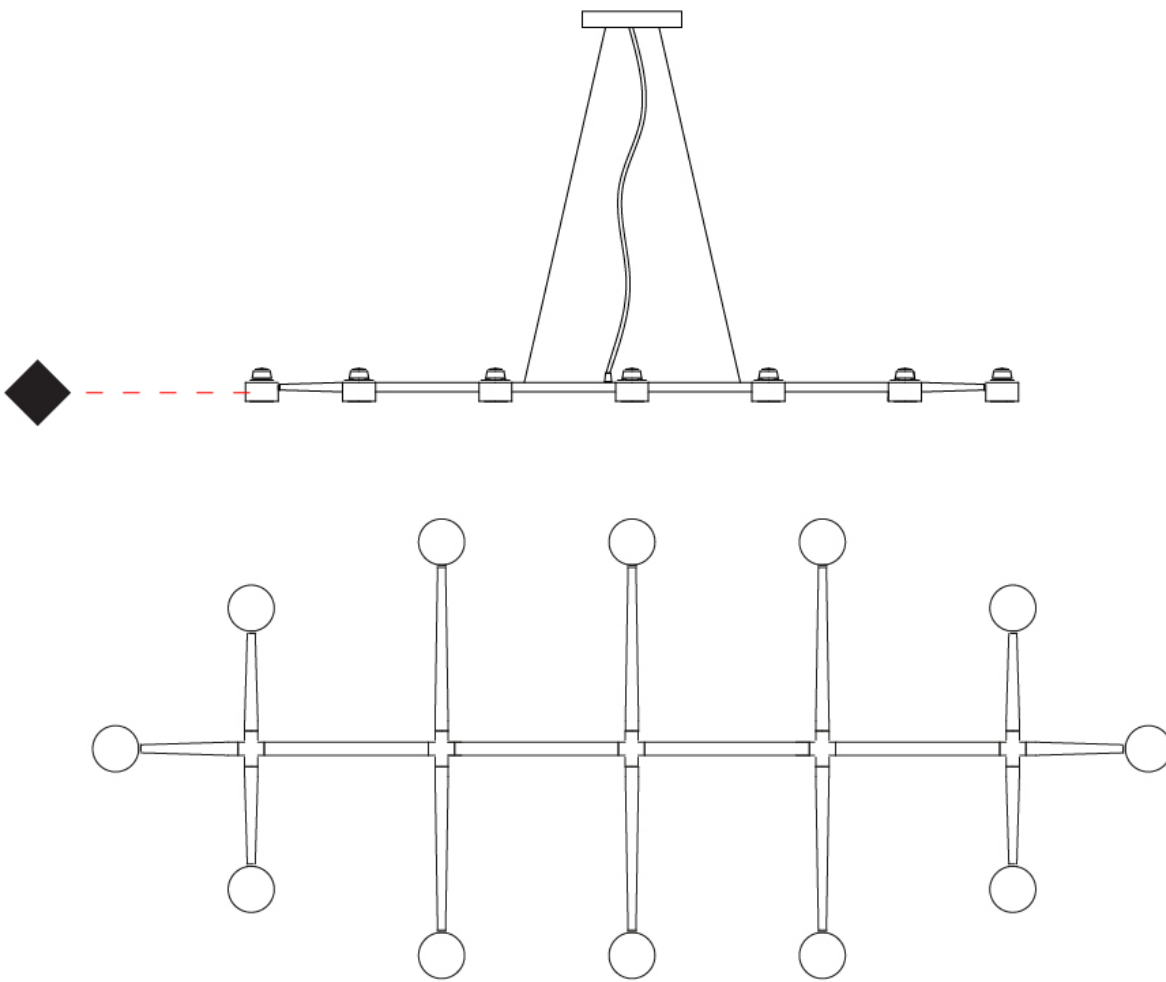

SPIDER SUSPENSION

D51030-

PROJECT	_____
TYPE	_____
SPECIFIER	_____
QUANTITY	_____
DATE	_____

D