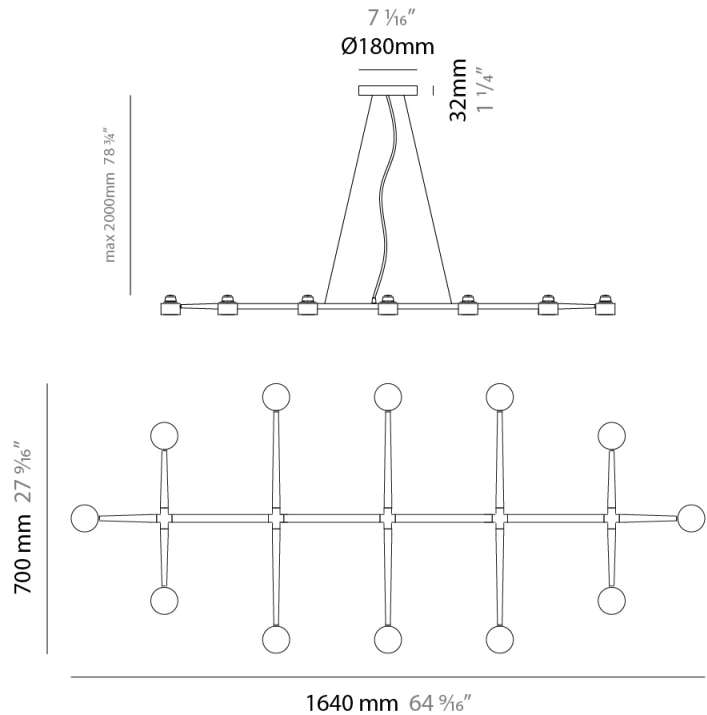

SPIDER SUSPENSION

D51030-

base number   Finish
Options

1. To build a product code in our configurator select the specify button on the base model # product page
2. To build a manual product code on this datasheet choose from the options listed below in blue font and add the suffix to the base model #

GENERAL

Series: Spider
Brand: Fambuena
Division: Design
Mounting Type: Suspension
Mounting Location: Ceiling
Subcategory: Pendant

PHYSICAL

Shape: Abstract
Length (mm): 1640
Length (in): 64 ⁹/₁₆
Width (mm): 700
Width (in): 27 ⁹/₁₆
Max. Overall Height (mm): 2000
Max. Overall Height (in): 78 ³/₄
Light Distribution: Direct
Fixture Finish: WHI / BCH / ABR / GLD
Fixture Material: Metal
Cable Details: Cable length 2000mm / 79"

ELECTRICAL

Number of Lamps: 12
Lamp Type: LED Retrofit
Lamp Shape: MR16
Bulb Included: Bulb Not Included
Total Output Wattage (W): 60
Max. Wattage Per Lamp (W): 5
Lamp Base: GU10
Input Voltage (V): 120

LED

OPTICAL

RATINGS AND CERTIFICATIONS

Certified By: Certified for North American Standards
IP rating: IP20