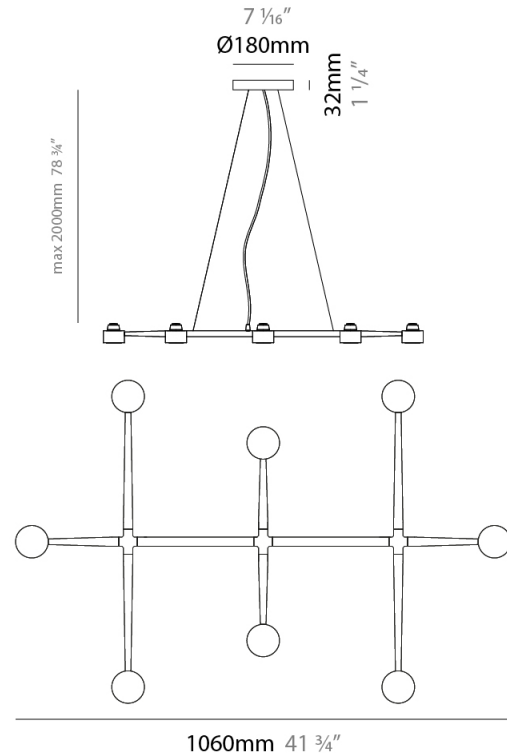

PROJECT _____
TYPE _____
SPECIFIER _____
QUANTITY _____
DATE _____

SPIDER SUSPENSION

D51028-

base number   Finish
Options

1. To build a product code in our configurator select the specify button on the base model # product page
2. To build a manual product code on this datasheet choose from the options listed below in blue font and add the suffix to the base model #

GENERAL

Series: Spider
Brand: Fambuena
Division: Design
Mounting Type: Suspension
Mounting Location: Ceiling
Subcategory: Pendant

PHYSICAL

Shape: Abstract
Length (mm): 1060
Length (in): 41 ¾
Width (mm): 700
Width (in): 27 ⅞
Max. Overall Height (mm): 2000
Max. Overall Height (in): 78 ¾
Light Distribution: Direct
Fixture Finish: WHI / BCH / ABR / GLD
Fixture Material: Metal
Cable Details: Cable length 2000mm / 79"

ELECTRICAL

Number of Lamps: 8
Lamp Type: LED Retrofit
Lamp Shape: MR16
Bulb Included: Bulb Not Included
Total Output Wattage (W): 40
Max. Wattage Per Lamp (W): 5
Lamp Base: GU10
Input Voltage (V): 120

LED

OPTICAL

RATINGS AND CERTIFICATIONS

Certified By: Certified for North American Standards
IP rating: IP20