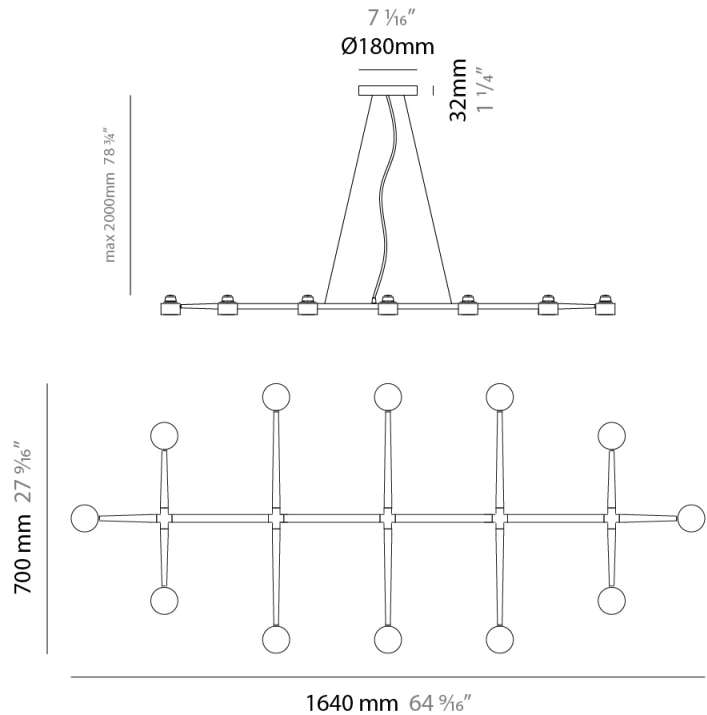

PROJECT _____
TYPE _____
SPECIFIER _____
QUANTITY _____
DATE _____

SPIDER SUSPENSION

D51030-

base number _____
Finish _____
Options _____

1. To build a product code in our configurator select the specify button on the base model # product page
2. To build a manual product code on this datasheet choose from the options listed below in blue font and add the suffix to the base model #

GENERAL

Series: Spider _____
Brand: Fambuena _____
Division: Design _____
Mounting Type: Suspension _____
Mounting Location: Ceiling _____
Subcategory: Pendant _____

PHYSICAL

Shape: Abstract _____
Length (mm): 1640 _____
Length (in): 64 ⁹/₁₆ _____
Width (mm): 700 _____
Width (in): 27 ⁹/₁₆ _____
Max. Overall Height (mm): 2000 _____
Max. Overall Height (in): 78 ³/₄ _____
Light Distribution: Direct _____
Fixture Finish: WHI / BCH / ABR / GLD _____
Fixture Material: Metal _____
Cable Details: Cable length 2000mm / 79" _____

ELECTRICAL

Number of Lamps: 12 _____
Lamp Type: LED Retrofit _____
Lamp Shape: MR16 _____
Bulb Included: Bulb Not Included _____
Total Output Wattage (W): 60 _____
Max. Wattage Per Lamp (W): 5 _____
Lamp Base: GU10 _____
Input Voltage (V): 120 _____

LED

OPTICAL

RATINGS AND CERTIFICATIONS

Certified By: Certified for North American Standards _____
IP rating: IP20 _____