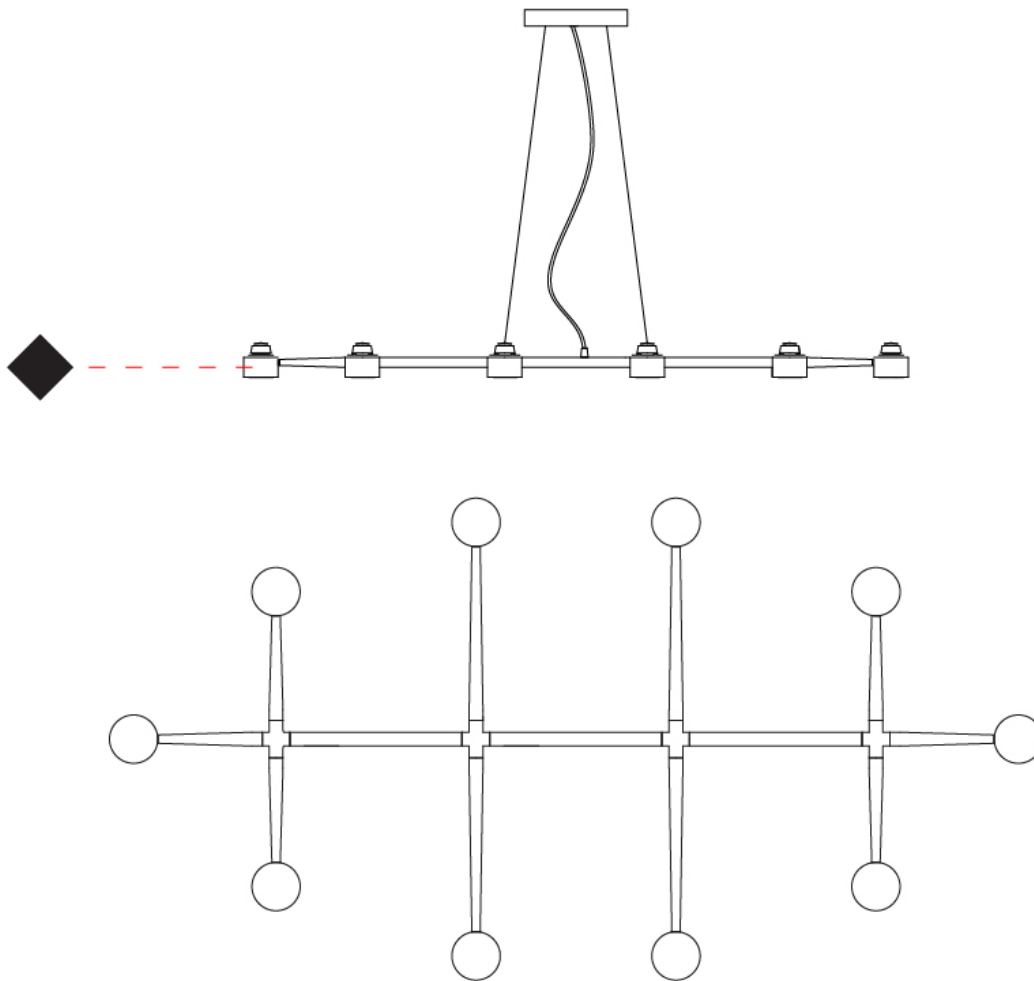

SPIDER SUSPENSION

D51029-

PROJECT _____

TYPE _____

SPECIFIER _____

QUANTITY _____

DATE _____

D