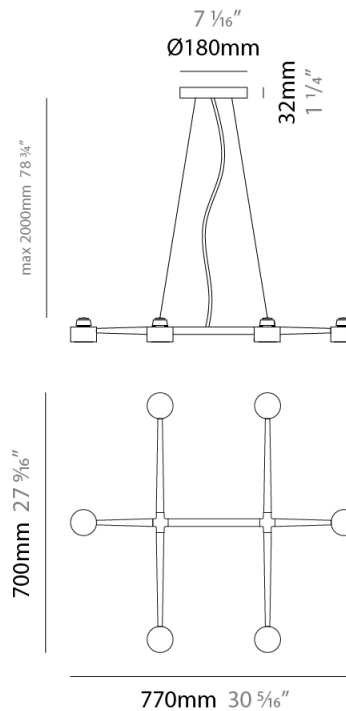

SPIDER SUSPENSION

D51027-

base number   Finish
Options

1. To build a product code in our configurator select the specify button on the base model # product page
2. To build a manual product code on this datasheet choose from the options listed below in blue font and add the suffix to the base model #

GENERAL

Series: Spider _____
Brand: Fambuena _____
Division: Design _____
Mounting Type: Suspension _____
Mounting Location: Ceiling _____
Subcategory: Pendant _____

PHYSICAL

Shape: Abstract _____
Length (mm): 770 _____
Length (in): 30 ⁵/₁₆ _____
Width (mm): 700 _____
Width (in): 27 ⁹/₁₆ _____
Max. Overall Height (mm): 2000 _____
Max. Overall Height (in): 78 ³/₄ _____
Light Distribution: Direct _____
Fixture Finish: [WHI](#) / [BCH](#) / [ABR](#) / [GLD](#) _____
Fixture Material: Metal _____
Cable Details: Cable length 2000mm / 79" _____

ELECTRICAL

Number of Lamps: 6 _____
Lamp Type: LED Retrofit _____
Lamp Shape: MR16 _____
Bulb Included: Bulb Not Included _____
Total Output Wattage (W): 30 _____
Max. Wattage Per Lamp (W): 5 _____
Lamp Base: GU10 _____
Input Voltage (V): 120 _____

LED

OPTICAL

RATINGS AND CERTIFICATIONS

Certified By: Certified for North American Standards _____
IP rating: IP20 _____