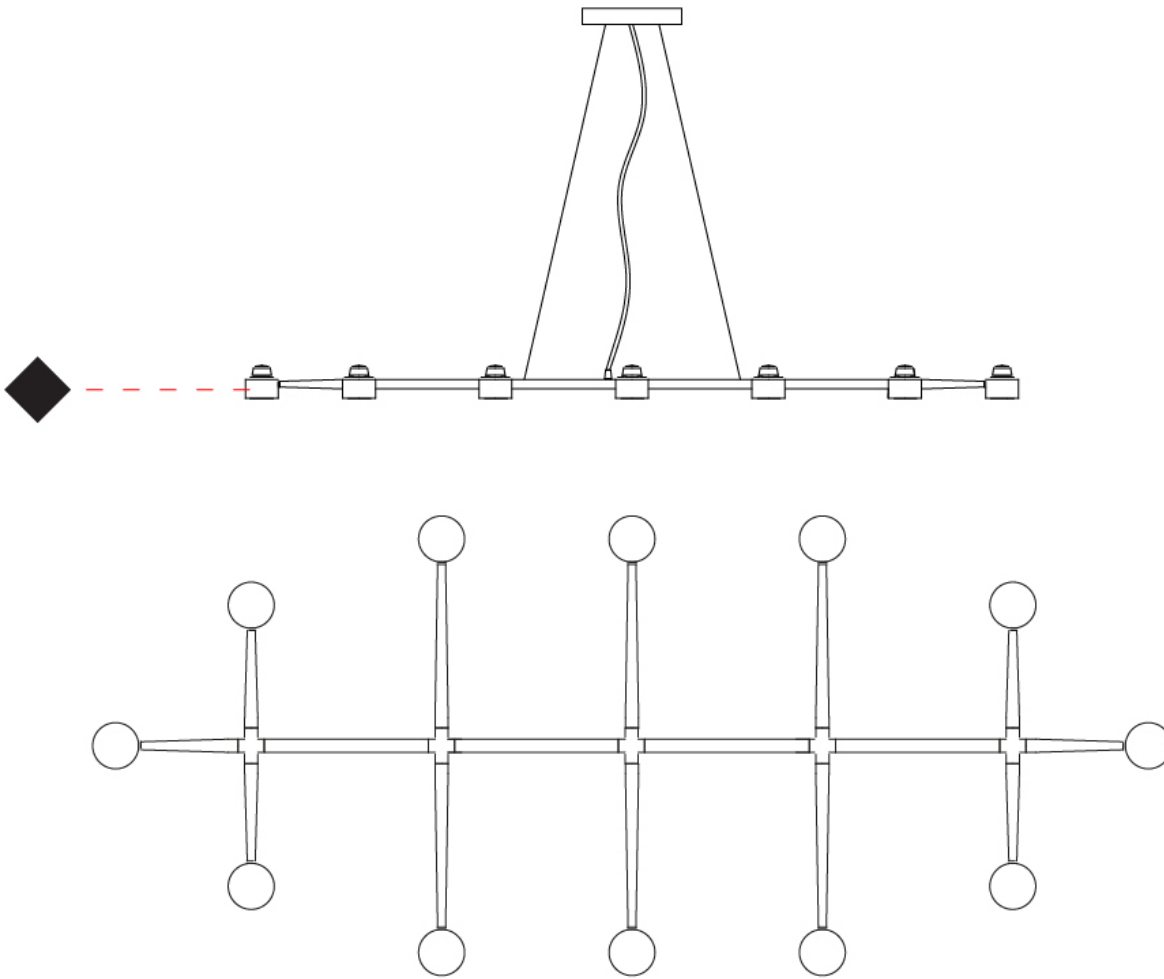

SPIDER SUSPENSION

D51030-

PROJECT	_____
TYPE	_____
SPECIFIER	_____
QUANTITY	_____
DATE	_____

D