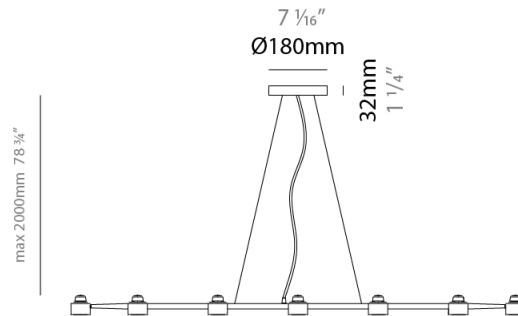

PROJECT	_____
TYPE	_____
SPECIFIER	_____
QUANTITY	_____
DATE	_____

SPIDER SUSPENSION

D51030-

base number   Finish
Options

1. To build a product code in our configurator select the specify button on the base model # product page
2. To build a manual product code on this datasheet choose from the options listed below in blue font and add the suffix to the base model #

GENERAL

Series: Spider
Partner: Fambuena
Division: Design
Installation: Suspension
Product Type: Pendant
Mounting Location: Ceiling
Light Distribution: Direct

PHYSICAL

Shape: Abstract
Length (mm): 1640
Length (in): 64 ⁹/₁₆
Width (mm): 700
Width (in): 27 ⁹/₁₆
Max. Overall Height (mm): 2000
Max. Overall Height (in): 78 ³/₄
Fixture Finish: WHI / BCH / ABR / GLD
Fixture Material: Metal
Cable Details: Cable length 2000mm / 79"

ELECTRICAL

Number of Lamps: 12
Lamp Type: LED Retrofit
Lamp Shape: MR16
Bulb Included: Bulb Not Included
Total Output Wattage (W): 60
Max. Wattage Per Lamp (W): 5
Lamp Base: GU10
Input Voltage (V): 120

LED

OPTICAL

RATINGS AND CERTIFICATIONS

Certified By: Certified for North American Standards
IP rating: IP20