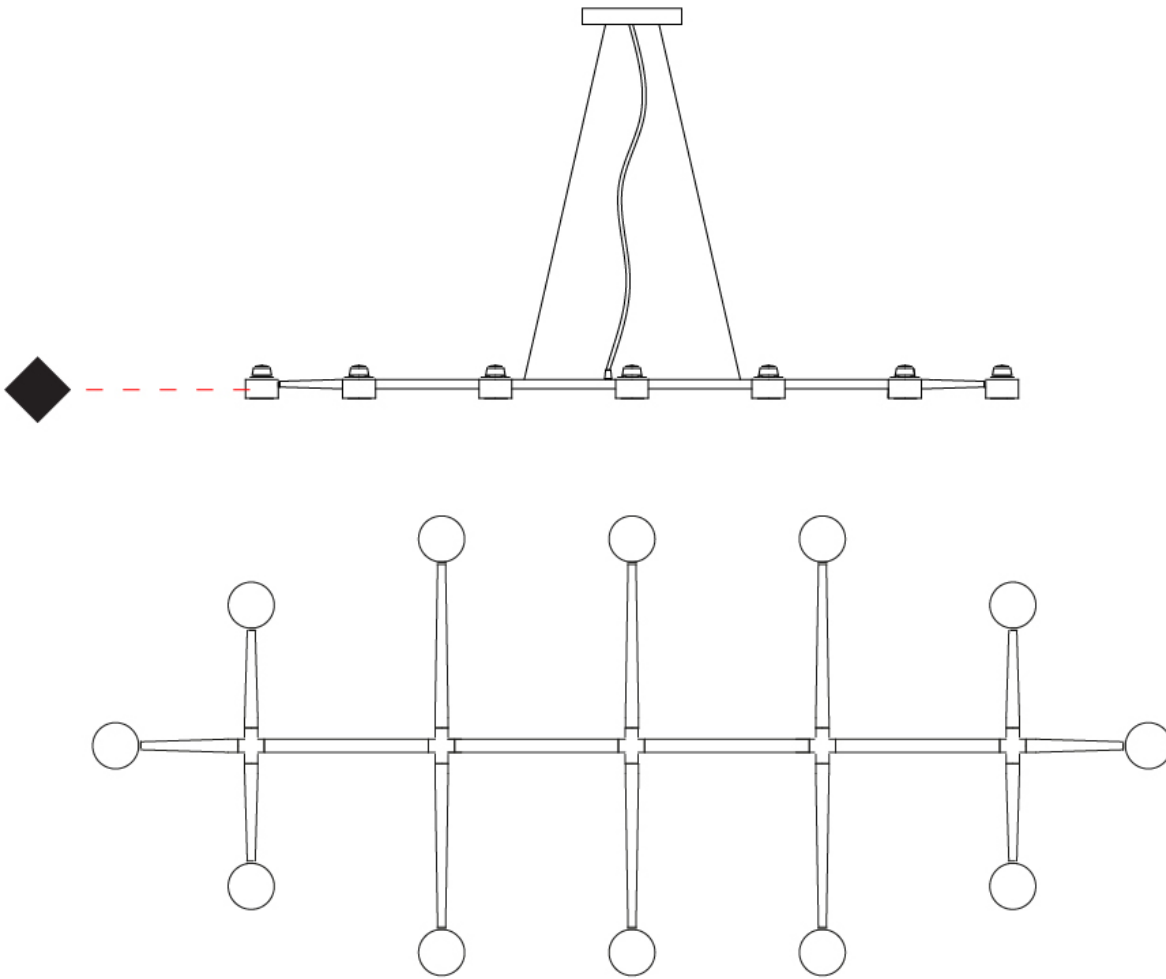

SPIDER SUSPENSION

D51030-

PROJECT	_____
TYPE	_____
SPECIFIER	_____
QUANTITY	_____
DATE	_____

D