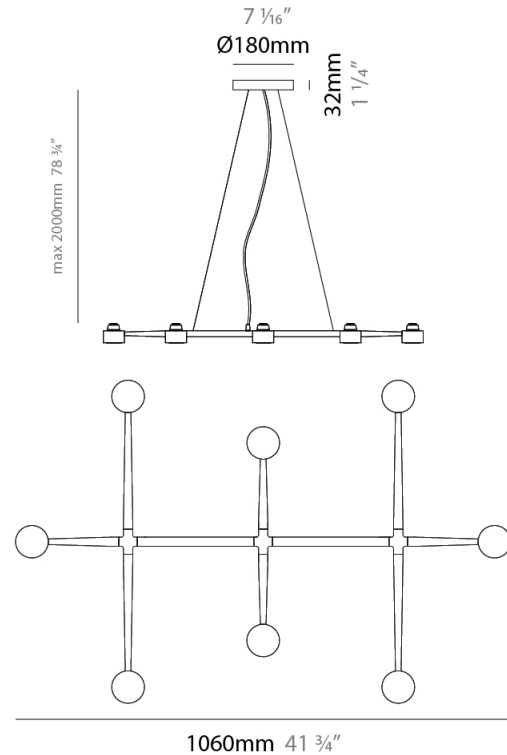

PROJECT	_____
TYPE	_____
SPECIFIER	_____
QUANTITY	_____
DATE	_____

SPIDER SUSPENSION

D51028-

base number   Finish
Options

1. To build a product code in our configurator select the specify button on the base model # product page
2. To build a manual product code on this datasheet choose from the options listed below in blue font and add the suffix to the base model #

GENERAL

Series: Spider
Brand: Fambuena
Division: Design
Mounting Type: Suspension
Mounting Location: Ceiling
Subcategory: Pendant

PHYSICAL

Shape: Abstract
Length (mm): 1060
Length (in): 41 3/4
Width (mm): 700
Width (in): 27 9/16
Max. Overall Height (mm): 2000
Max. Overall Height (in): 78 3/4
Light Distribution: Direct
Fixture Finish: WHI / BCH / ABR / GLD
Fixture Material: Metal
Cable Details: Cable length 2000mm / 79"

ELECTRICAL

Number of Lamps: 8
Lamp Type: LED Retrofit
Lamp Shape: MR16
Bulb Included: Bulb Not Included
Total Output Wattage (W): 40
Max. Wattage Per Lamp (W): 5
Lamp Base: GU10
Input Voltage (V): 120

LED

OPTICAL

RATINGS AND CERTIFICATIONS

Certified By: Certified for North American Standards
IP rating: IP20