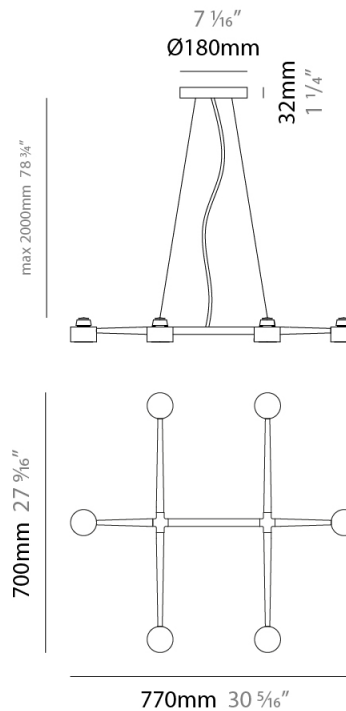

PROJECT _____
TYPE _____
SPECIFIER _____
QUANTITY _____
DATE _____

SPIDER SUSPENSION

D51027-

base number   Finish
Options

1. To build a product code in our configurator select the specify button on the base model # product page
2. To build a manual product code on this datasheet choose from the options listed below in blue font and add the suffix to the base model #

GENERAL

Series: Spider _____
Brand: Fambuena _____
Division: Design _____
Mounting Type: Suspension _____
Mounting Location: Ceiling _____
Subcategory: Pendant _____

PHYSICAL

Shape: Abstract _____
Length (mm): 770 _____
Length (in): 30 ⁵/₁₆ _____
Width (mm): 700 _____
Width (in): 27 ⁹/₁₆ _____
Max. Overall Height (mm): 2000 _____
Max. Overall Height (in): 78 ³/₄ _____
Light Distribution: Direct _____
Fixture Finish: WHI / BCH / ABR / GLD _____
Fixture Material: Metal _____
Cable Details: Cable length 2000mm / 79" _____

ELECTRICAL

Number of Lamps: 6 _____
Lamp Type: LED Retrofit _____
Lamp Shape: MR16 _____
Bulb Included: Bulb Not Included _____
Total Output Wattage (W): 30 _____
Max. Wattage Per Lamp (W): 5 _____
Lamp Base: GU10 _____
Input Voltage (V): 120 _____

LED

OPTICAL

RATINGS AND CERTIFICATIONS

Certified By: Certified for North American Standards _____
IP rating: IP20 _____