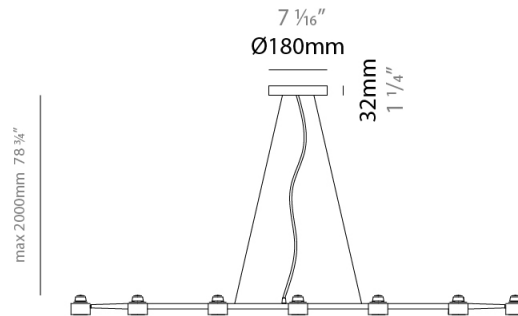

PROJECT _____
TYPE _____
SPECIFIER _____
QUANTITY _____
DATE _____

SPIDER SUSPENSION

D51030-

base number   Finish
Options

1. To build a product code in our configurator select the specify button on the base model # product page
2. To build a manual product code on this datasheet choose from the options listed below in blue font and add the suffix to the base model #

GENERAL

Series: Spider
Brand: Fambuena
Division: Design
Mounting Type: Suspension
Mounting Location: Ceiling
Subcategory: Pendant

PHYSICAL

Shape: Abstract
Length (mm): 1640
Length (in): 64 ⁹/₁₆
Width (mm): 700
Width (in): 27 ⁹/₁₆
Max. Overall Height (mm): 2000
Max. Overall Height (in): 78 ³/₄
Light Distribution: Direct
Fixture Finish: WHI / BCH / ABR / GLD
Fixture Material: Metal
Cable Details: Cable length 2000mm / 79"

ELECTRICAL

Number of Lamps: 12
Lamp Type: LED Retrofit
Lamp Shape: MR16
Bulb Included: Bulb Not Included
Total Output Wattage (W): 60
Max. Wattage Per Lamp (W): 5
Lamp Base: GU10
Input Voltage (V): 120

LED

OPTICAL

RATINGS AND CERTIFICATIONS

Certified By: Certified for North American Standards
IP rating: IP20