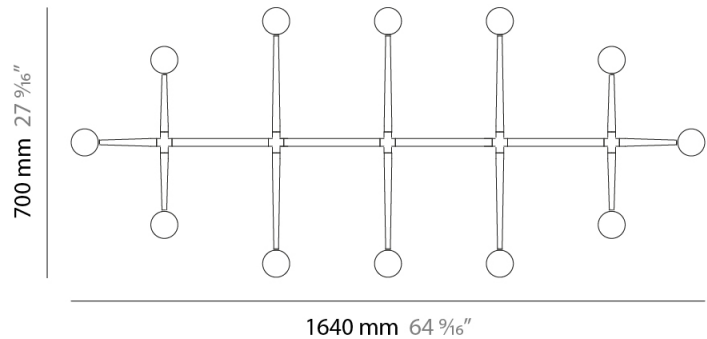

PROJECT _____
TYPE _____
SPECIFIER _____
QUANTITY _____
DATE _____

SPIDER SUSPENSION

D51030-

base number   Finish
Options

1. To build a product code in our configurator select the specify button on the base model # product page
2. To build a manual product code on this datasheet choose from the options listed below in blue font and add the suffix to the base model #

GENERAL

Series: Spider
Brand: Fambuena
Division: Design
Mounting Type: Suspension
Mounting Location: Ceiling
Subcategory: Pendant

PHYSICAL

Shape: Abstract
Length (mm): 1640
Length (in): 64 ⁹/₁₆
Width (mm): 700
Width (in): 27 ⁹/₁₆
Max. Overall Height (mm): 2000
Max. Overall Height (in): 78 ³/₄
Light Distribution: Direct
Fixture Finish: WHI / BCH / ABR / GLD
Fixture Material: Metal
Cable Details: Cable length 2000mm / 79"

ELECTRICAL

Number of Lamps: 12
Lamp Type: LED Retrofit
Lamp Shape: MR16
Bulb Included: Bulb Not Included
Total Output Wattage (W): 60
Max. Wattage Per Lamp (W): 5
Lamp Base: GU10
Input Voltage (V): 120

LED

OPTICAL

RATINGS AND CERTIFICATIONS

Certified By: Certified for North American Standards
IP rating: IP20