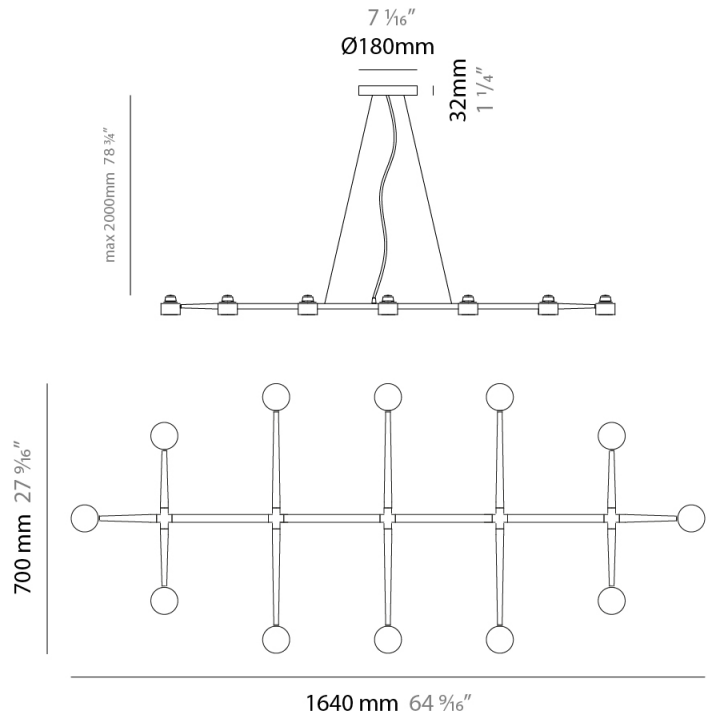

PROJECT	_____
TYPE	_____
SPECIFIER	_____
QUANTITY	_____
DATE	_____

SPIDER SUSPENSION

D51030-

base number   Finish
Options

1. To build a product code in our configurator select the specify button on the base model # product page
2. To build a manual product code on this datasheet choose from the options listed below in blue font and add the suffix to the base model #

GENERAL

Series: Spider _____
Partner: Fambuena _____
Division: Design _____
Installation: Suspension _____
Product Type: Pendant _____
Mounting Location: Ceiling _____
Light Distribution: Direct _____

PHYSICAL

Shape: Abstract _____
Length (mm): 1640 _____
Length (in): 64 ⁹/₁₆ _____
Width (mm): 700 _____
Width (in): 27 ⁹/₁₆ _____
Max. Overall Height (mm): 2000 _____
Max. Overall Height (in): 78 ³/₄ _____
Fixture Finish: WHI / BCH / ABR / GLD _____
Fixture Material: Metal _____
Cable Details: Cable length 2000mm / 79" _____

ELECTRICAL

Number of Lamps: 12 _____
Lamp Type: LED Retrofit _____
Lamp Shape: MR16 _____
Bulb Included: Bulb Not Included _____
Total Output Wattage (W): 60 _____
Max. Wattage Per Lamp (W): 5 _____
Lamp Base: GU10 _____
Input Voltage (V): 120 _____

LED

OPTICAL

RATINGS AND CERTIFICATIONS

Certified By: Certified for North American Standards _____
IP rating: IP20 _____