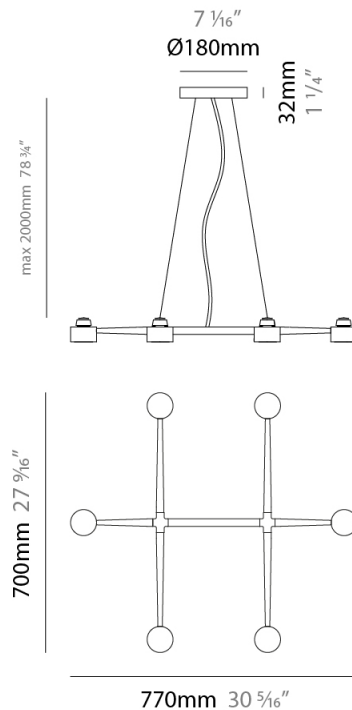

PROJECT	_____
TYPE	_____
SPECIFIER	_____
QUANTITY	_____
DATE	_____

SPIDER SUSPENSION

D51027- : D51027-BCH

base number

1. To build a product code in our configurator select the specify button on the base model # product page
2. To build a manual product code on this datasheet choose from the options listed below in blue font and add the suffix to the base model #

GENERAL

Series: Spider
Partner: Fambuena
Division: Design
Installation: Suspension
Product Type: Pendant
Mounting Location: Ceiling
Light Distribution: Direct

PHYSICAL

Shape: Abstract
Length (mm): 770
Length (in): 30 ⁵/₁₆
Width (mm): 700
Width (in): 27 ⁹/₁₆
Max. Overall Height (mm): 2000
Max. Overall Height (in): 78 ³/₄
Weight (kg): 5.4
Weight (lbs): 1112
Fixture Material: Metal
Cable Details: Cable length 2000mm / 79"

ELECTRICAL

Number of Lamps: 6
Lamp Type: LED Retrofit
Lamp Shape: MR16
Bulb Included: Bulb Not Included
Total Output Wattage (W): 45
Max. Wattage Per Lamp (W): 7.5
Lamp Base: GU10
Input Voltage (V): 120

LED

OPTICAL

RATINGS AND CERTIFICATIONS

Certified By: CSA Certified to UL and CSA Standards
IP rating: IP20