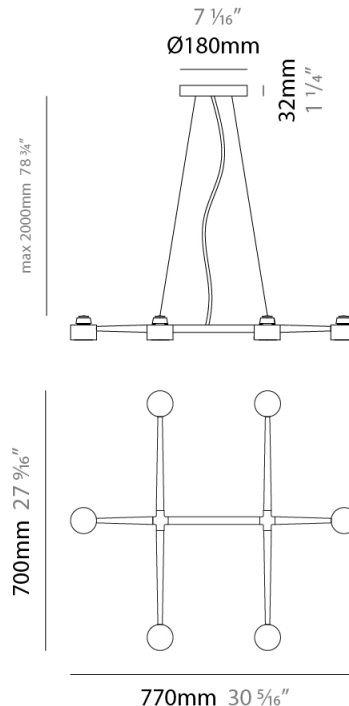

PROJECT
TYPE
SPECIFIER
QUANTITY
DATE

SPIDER SUSPENSION

D51027- : D51027-GLD

base number

1. To build a product code in our configurator select the specify button on the base model # product page
2. To build a manual product code on this datasheet choose from the options listed below in blue font and add the suffix to the base model #

GENERAL

Series: Spider
Partner: Fambuena
Division: Design
Installation: Suspension
Product Type: Pendant
Mounting Location: Ceiling
Light Distribution: Direct

PHYSICAL

Shape: Abstract
Length (mm): 770
Length (in): 30 ⁵/₁₆
Width (mm): 700
Width (in): 27 ⁹/₁₆
Max. Overall Height (mm): 2000
Max. Overall Height (in): 78 ³/₄
Weight (kg): 5.4
Weight (lbs): 12
Fixture Material: Metal
Cable Details: Cable length 2000mm / 79"

ELECTRICAL

Number of Lamps: 6
Lamp Type: LED Retrofit
Lamp Shape: MR16
Bulb Included: Bulb Not Included
Total Output Wattage (W): 45
Max. Wattage Per Lamp (W): 7.5
Lamp Base: GU10
Input Voltage (V): 120

LED

OPTICAL

RATINGS AND CERTIFICATIONS

Certified By: CSA Certified to UL and CSA Standards
IP rating: IP20