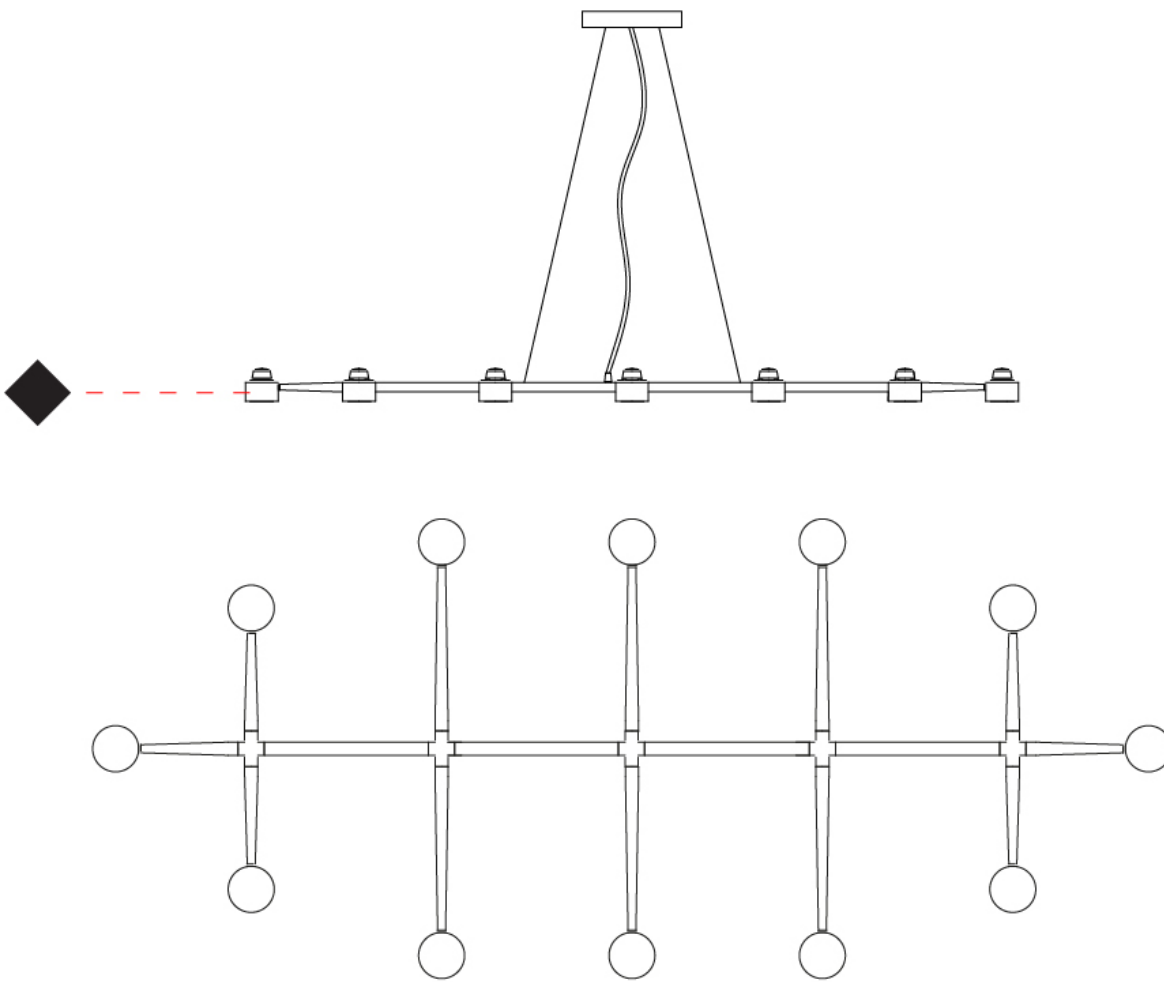

D

SPIDER COLOR FINISH CHART

PROJECT

TYPE

SPECIFIER

QUANTITY

DATE

Fixture Finish