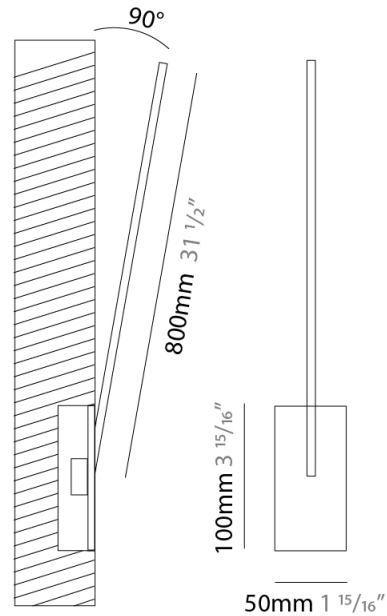

SPILLO 1 ROD RECESSED

D46018- _____ - _____
base number   Color   Finish
                         Temperature   Options

1. To build a product code in our configurator select the specify button on the base model # product page
2. To build a manual product code on this datasheet choose from the options listed below in blue font and add the suffix to the base model #

GENERAL

Series: Spillo
Subseries: Spillo 1 Rod
Brand: Icone
Division: Design
Mounting Type: Recessed
Mounting Location: Wall
Subcategory: Ambient

PHYSICAL

Shape: Rectangle
Width (mm): 50
Width (in): 1 15/16
Height (mm): 800
Height (in): 31 1/2
Light Distribution: Adjustable
Fixture Finish: WHI / BLK / CHR / BGD
Fixture Material: Brass

ELECTRICAL

Lamp Type: LED
Total Output Wattage (W): 10.56
Dimming: 0-10V Dimming
Driver Included: No
Driver Location: Remote
Driver Type: Constant Voltage - 120Vac
Driver Class: Class 2
Input Voltage (V): 120
Output Voltage (V): 12
Upon Request: (Not included, see components) 0-10Vdc dimming / 277Vac

LED

Color Temperature (°K): 2700 / 3000
Nominal Lumen (lm): 880
CRI: >90 CRI
Lamp Life (hrs): 50000

OPTICAL

Adjustability: Tilt 120°

RATINGS AND CERTIFICATIONS

Certified By: Certified for North American Standards
IP rating: IP20