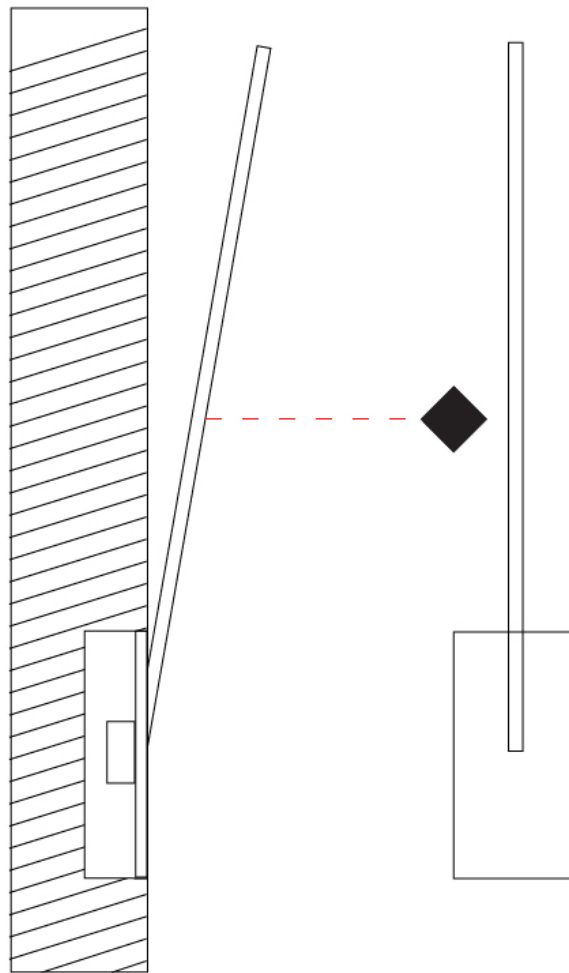

SPILLO 1 ROD RECESSED

D46018-

PROJECT _____

TYPE _____

SPECIFIER _____

QUANTITY _____

DATE _____

D