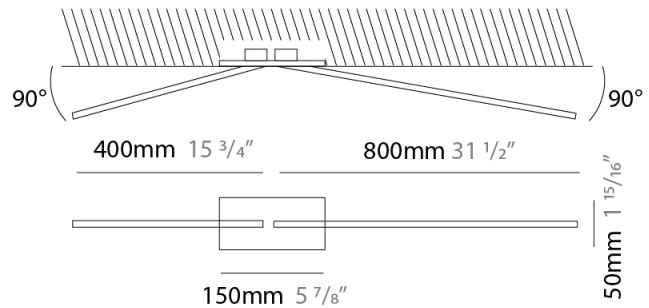

PROJECT _____
TYPE _____
SPECIFIER _____
QUANTITY _____
DATE _____

SPILLO 2 ROD RECESSED

D46031- _____ - _____
base number   Color   Finish
                         Temperature   Options

1. To build a product code in our configurator select the specify button on the base model # product page
2. To build a manual product code on this datasheet choose from the options listed below in blue font and add the suffix to the base model #

GENERAL

Series: Spillo
Subseries: Spillo 2 Rod
Brand: Icone
Division: Design
Mounting Type: Recessed
Mounting Location: Ceiling
Subcategory: Ambient

PHYSICAL

Shape: Rectangle
Length (mm): 50
Length (in): 1 ¹⁵/₁₆
Width (mm): 1200
Width (in): 47 ¹/₄
Height (mm): 800
Height (in): 31 ¹/₂
Light Distribution: Adjustable
Fixture Finish: WHI / BLK / CHR / BGD
Fixture Material: Brass

ELECTRICAL

Lamp Type: LED
Total Output Wattage (W): 15.36
Dimming: 0-10V Dimming
Driver Included: No
Driver Location: Remote
Driver Type: Constant Voltage - 120Vac
Driver Class: Class 2
Input Voltage (V): 120 - 277
Output Voltage (V): 12
Upon Request: (Not included, see components) 0-10Vdc dimming / 277Vac

LED

Color Temperature (°K): 2700 / 3000
Nominal Lumen (lm): 1320
CRI: >90 CRI
Lamp Life (hrs): 50000

OPTICAL

Adjustability: Tilt 90°

RATINGS AND CERTIFICATIONS

Certified By: Certified for North American Standards
IP rating: IP20