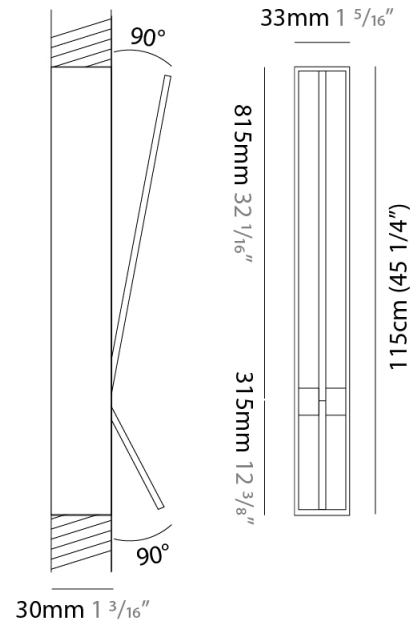

GENERAL

Series: Spillo
 Subseries: Spillo 1 Rod
 Brand: Icone
 Division: Design
 Mounting Type: Recessed
 Mounting Location: Wall
 Subcategory: Ambient

PHYSICAL

Shape: Rectangle
 Width (mm): 33
 Width (in): 1 5/16
 Height (mm): 426
 Height (in): 16 3/4
 Min. Recessing Depth (mm): 30
 Min. Recessing Depth (in): 1 3/16
 Light Distribution: Adjustable
 Fixture Finish: WHI / BLK / CHR / BGD
 Fixture Material: Brass

GENERAL

Series: Spillo
 Subseries: Spillo 1 Rod
 Brand: Icone
 Division: Design
 Mounting Type: Recessed
 Mounting Location: Wall
 Subcategory: Ambient

PHYSICAL

Shape: Rectangle
 Width (mm): 33
 Width (in): 1 ⁵/₁₆
 Height (mm): 526
 Height (in): 20 ¹¹/₁₆
 Min. Recessing Depth (mm): 30
 Min. Recessing Depth (in): 1 ³/₁₆
 Light Distribution: Adjustable
 Fixture Finish: WHI / BLK / CHR / BGD
 Fixture Material: Brass

GENERAL

Series: Spillo
 Subseries: Spillo 2 Rod
 Brand: Icone
 Division: Design
 Mounting Type: Recessed
 Mounting Location: Wall
 Subcategory: Ambient

PHYSICAL

Shape: Rectangle
 Width (mm): 33
 Width (in): 1 ⁵/₁₆
 Height (mm): 1150
 Height (in): 45 ¹/₄
 Min. Recessing Depth (mm): 30
 Min. Recessing Depth (in): 1 ³/₁₆
 Light Distribution: Adjustable
 Fixture Finish: WHI / BLK / CHR / BGD
 Fixture Material: Brass

LED

Color Temperature (°K): 2700 / 3000
 Nominal Lumen (lm): 1210
 CRI: >90 CRI
 Lamp Life (hrs): 50000

OPTICAL

Adjustability: Tilt 90°

RATINGS AND CERTIFICATIONS

Certified By: Certified for North American Standards
 IP rating: IP20