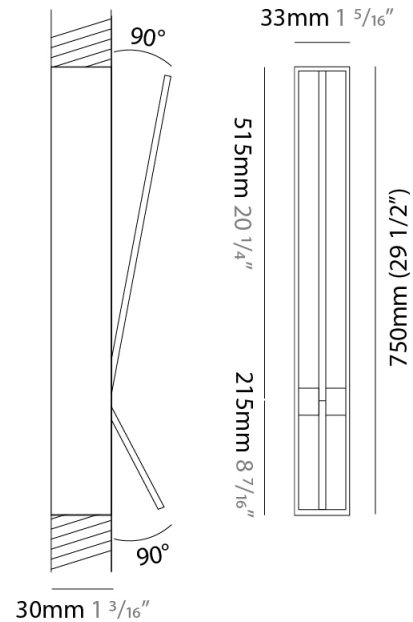

GENERAL

Series: Spillo
 Subseries: Spillo 1 Rod
 Brand: Icone
 Division: Design
 Mounting Type: Recessed
 Mounting Location: Wall
 Subcategory: Ambient

PHYSICAL

Shape: Rectangle
 Width (mm): 33
 Width (in): 1 ⁵/₁₆
 Height (mm): 326
 Height (in): 12 ¹³/₁₆
 Min. Recessing Depth (mm): 30
 Min. Recessing Depth (in): 1 ³/₁₆
 Light Distribution: Adjustable
 Fixture Finish: WHI / BLK / CHR / BGD
 Fixture Material: Brass

GENERAL

Series: Spillo
 Subseries: Spillo 1 Rod
 Brand: Icone
 Division: Design
 Mounting Type: Recessed
 Mounting Location: Wall
 Subcategory: Ambient

PHYSICAL

Shape: Rectangle
 Width (mm): 33
 Width (in): 1 5/16
 Height (mm): 426
 Height (in): 16 3/4
 Min. Recessing Depth (mm): 30
 Min. Recessing Depth (in): 1 3/16
 Light Distribution: Adjustable
 Fixture Finish: WHI / BLK / CHR / BGD
 Fixture Material: Brass

GENERAL

Series: Spillo
 Subseries: Spillo 2 Rod
 Brand: Icone
 Division: Design
 Mounting Type: Recessed
 Mounting Location: Wall
 Subcategory: Ambient

PHYSICAL

Shape: Rectangle
 Width (mm): 33
 Width (in): 1 5/16
 Height (mm): 750
 Height (in): 29 1/2
 Min. Recessing Depth (mm): 30
 Min. Recessing Depth (in): 1 3/16
 Light Distribution: Adjustable
 Fixture Finish: WHI / BLK / CHR / BGD
 Fixture Material: Brass

LED

Color Temperature (°K): 2700 / 3000
 Nominal Lumen (lm): 770
 CRI: >90 CRI
 Lamp Life (hrs): 50000

OPTICAL

Adjustability: Tilt 90°

RATINGS AND CERTIFICATIONS

Certified By: Certified for North American Standards
 IP rating: IP20