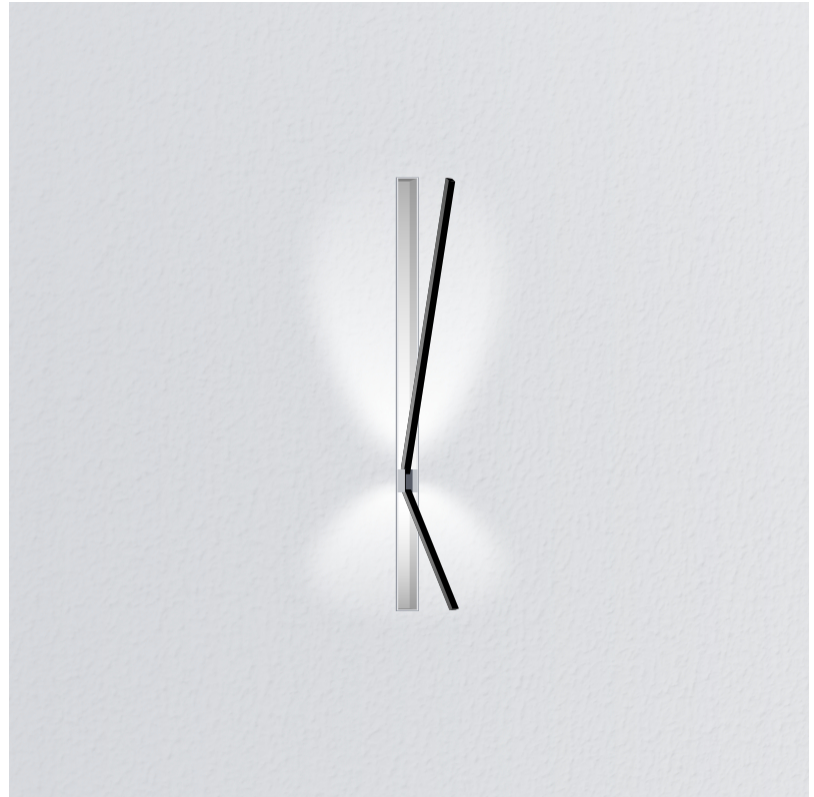

PROJECT
TYPE
SPECIFIER
QUANTITY
DATE

SPILLO 2 ROD RECESSED

D46026- -

base number   Color   Finish
Temperature   Options

1. To build a product code in our configurator select the specify button on the base model # product page
2. To build a manual product code on this datasheet choose from the options listed below in blue font and add the suffix to the base model #

GENERAL

Series: Spillo
Subseries: Spillo 2 Rod
Brand: Icone
Division: Design
Mounting Type: Recessed
Mounting Location: Wall
Subcategory: Ambient

PHYSICAL

Shape: Rectangle
Width (mm): 33
Width (in): 1 5/16
Height (mm): 750
Height (in): 29 1/2
Min. Recessing Depth (mm): 30
Min. Recessing Depth (in): 1 3/16
Light Distribution: Adjustable
Fixture Finish: WHI / BLK / CHR / BGD
Fixture Material: Brass

ELECTRICAL

Lamp Type: LED
Total Output Wattage (W): 9.24
Dimming: 0-10V Dimming
Driver Included: No
Driver Location: Remote
Driver Type: Constant Voltage - 120Vac
Driver Class: Class 2
Input Voltage (V): 120 - 277
Output Voltage (V): 12
Upon Request: (Not included, see components) 0-10Vdc dimming / 277Vac

LED

Color Temperature (°K): 2700 / 3000
Nominal Lumen (lm): 770
CRI: >90 CRI
Lamp Life (hrs): 50000

OPTICAL

Adjustability: Tilt 90°

RATINGS AND CERTIFICATIONS

Certified By: Certified for North American Standards
IP rating: IP20