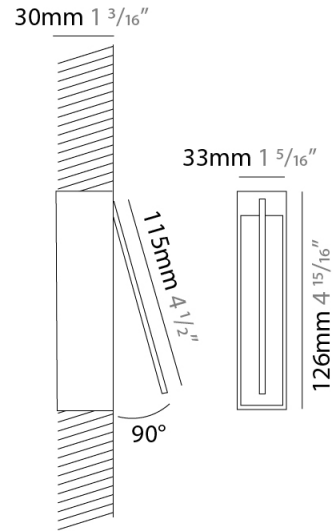

GENERAL

Series: Spillo
 Subseries: Spillo 1 Rod
 Brand: Icone
 Division: Design
 Mounting Type: Recessed
 Mounting Location: Wall
 Subcategory: Ambient

PHYSICAL

Shape: Rectangle
 Width (mm): 33
 Width (in): 1 ⁵/₁₆
 Height (mm): 126
 Height (in): 4 ¹⁵/₁₆
 Min. Recessing Depth (mm): 30
 Min. Recessing Depth (in): 1 ³/₁₆
 Light Distribution: Adjustable
[Fixture Finish: WHI / BLK / CHR / BGD](#)
 Fixture Material: Brass

LED

[Color Temperature \(°K\): 2700 / 3000](#)
 Nominal Lumen (lm): 110
 CRI: >90 CRI
 Lamp Life (hrs): 50000

OPTICAL

Adjustability: Tilt 120°

RATINGS AND CERTIFICATIONS

Certified By: Certified for North American Standards
 IP rating: IP20

GENERAL

Series: Spillo
 Subseries: Spillo 1 Rod
 Brand: Icone
 Division: Design
 Mounting Type: Recessed
 Mounting Location: Wall
 Subcategory: Ambient

PHYSICAL

Shape: Rectangle
 Width (mm): 33
 Width (in): 1 5/16
 Height (mm): 226
 Height (in): 8 7/8
 Min. Recessing Depth (mm): 30
 Min. Recessing Depth (in): 1 3/16
 Light Distribution: Adjustable
 Fixture Finish: WHI / BLK / CHR / BGD
 Fixture Material: Brass