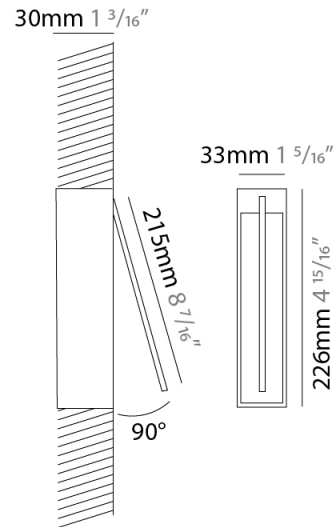

PROJECT
TYPE
SPECIFIER
QUANTITY
DATE

SPILLO 1 ROD RECESSED

D46004- -
base number   Color   Finish
                         Temperature   Options

1. To build a product code in our configurator select the specify button on the base model # product page
2. To build a manual product code on this datasheet choose from the options listed below in blue font and add the suffix to the base model #

GENERAL

Series: Spillo
Subseries: Spillo 1 Rod
Brand: Icone
Division: Design
Mounting Type: Recessed
Mounting Location: Wall
Subcategory: Ambient

PHYSICAL

Shape: Rectangle
Width (mm): 33
Width (in): 1 5/16
Height (mm): 226
Height (in): 8 7/8
Min. Recessing Depth (mm): 30
Min. Recessing Depth (in): 1 3/16
Light Distribution: Adjustable
Fixture Finish: WHI / BLK / CHR / BGD
Fixture Material: Brass

ELECTRICAL

Lamp Type: LED
Total Output Wattage (W): 2.64
Dimming: 0-10V Dimming
Driver Included: No
Driver Location: Remote
Driver Type: Constant Voltage - 120 / 277Vac
Driver Class: Class 2
Input Voltage (V): 120 - 277
Output Voltage (V): 12
Upon Request: (Not included, see components) 0-10Vdc dimming / 277Vac

LED

Color Temperature (°K): 2700 / 3000
Nominal Lumen (lm): 220
CRI: >90 CRI
Lamp Life (hrs): 50000

OPTICAL

Adjustability: Tilt 120°

RATINGS AND CERTIFICATIONS

Certified By: Certified for North American Standards
IP rating: IP20