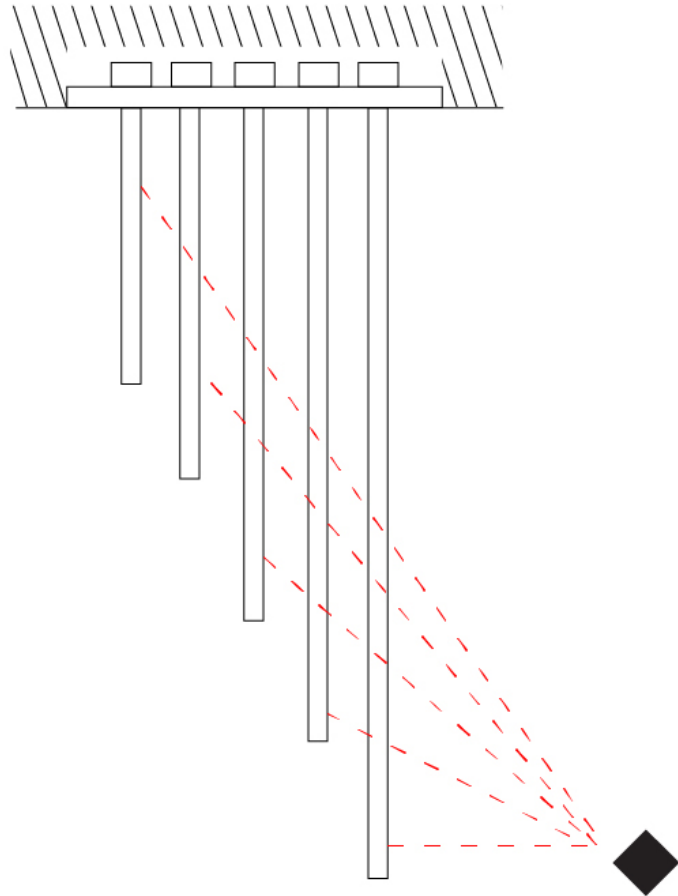

SPILO 5 ROD RECESSED

D46017-

PROJECT
TYPE
SPECIFIER
QUANTITY
DATE