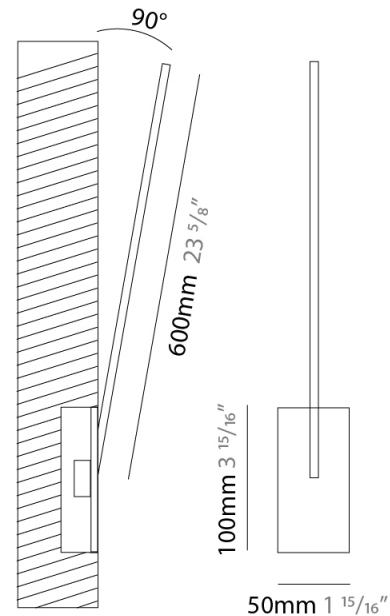

PROJECT	_____
TYPE	_____
SPECIFIER	_____
QUANTITY	_____
DATE	_____

SPILLO 1 ROD RECESSED

D46016- _____ - _____
base number   Color   Finish
                         Temperature   Options

1. To build a product code in our configurator select the specify button on the base model # product page
2. To build a manual product code on this datasheet choose from the options listed below in blue font and add the suffix to the base model #

GENERAL

Series: Spillo
Subseries: Spillo 1 Rod
Brand: Icone
Division: Design
Mounting Type: Recessed
Mounting Location: Wall
Subcategory: Ambient

PHYSICAL

Shape: Rectangle
Width (mm): 50
Width (in): 1 15/16
Height (mm): 600
Height (in): 23 5/8
Light Distribution: Adjustable
Fixture Finish: WHI / BLK / CHR / BGD
Fixture Material: Brass

ELECTRICAL

Lamp Type: LED
Total Output Wattage (W): 7.92
Dimming: 0-10V Dimming
Driver Included: No
Driver Location: Remote
Driver Type: Constant Voltage - 120Vac
Driver Class: Class 2
Input Voltage (V): 120
Output Voltage (V): 12
Upon Request: (Not included, see components) 0-10Vdc dimming / 277Vac

LED

Color Temperature (°K): 2700 / 3000
Nominal Lumen (lm): 660
CRI: >90 CRI
Lamp Life (hrs): 50000

OPTICAL

Adjustability: Tilt 120°

RATINGS AND CERTIFICATIONS

Certified By: Certified for North American Standards
IP rating: IP20