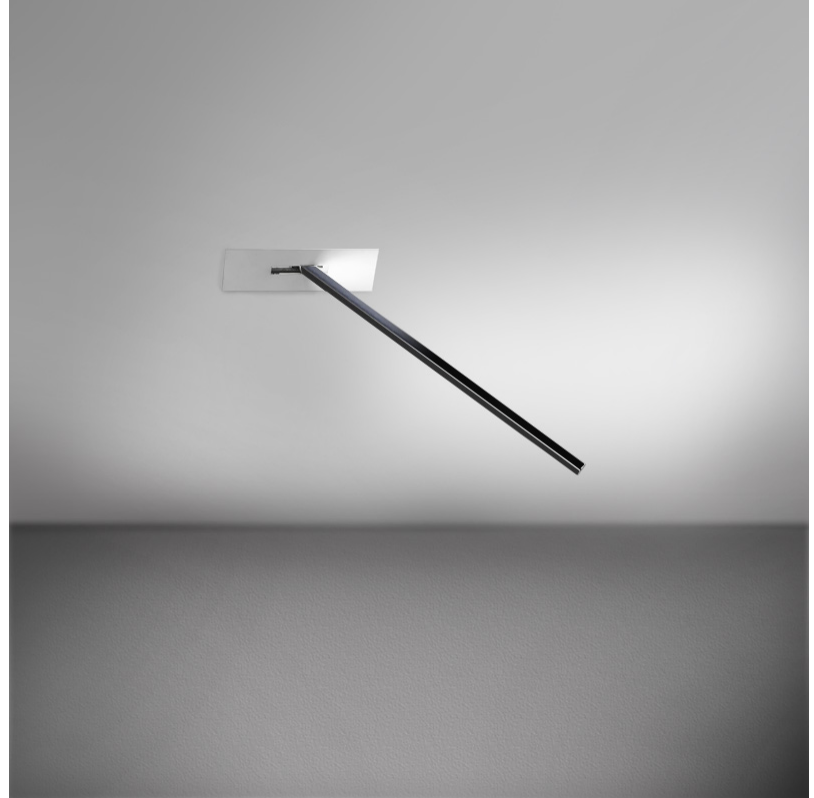

PROJECT
TYPE
SPECIFIER
QUANTITY
DATE

SPILLO 1 ROD RECESSED

D46014- -
base number   Color   Finish
                          Temperature   Options

1. To build a product code in our configurator select the specify button on the base model # product page
2. To build a manual product code on this datasheet choose from the options listed below in blue font and add the suffix to the base model #

GENERAL

Series: Spillo
Subseries: Spillo 1 Rod
Brand: Icone
Division: Design
Mounting Type: Recessed
Mounting Location: Wall
Subcategory: Ambient

PHYSICAL

Shape: Rectangle
Width (mm): 50
Width (in): 1 15/16
Height (mm): 400
Height (in): 15 3/4
Light Distribution: Adjustable
Fixture Finish: WHI / BLK / CHR / BGD
Fixture Material: Brass

ELECTRICAL

Lamp Type: LED
Total Output Wattage (W): 4.8
Dimming: 0-10V Dimming
Driver Included: No
Driver Location: Remote
Driver Type: Constant Voltage - 120Vac
Driver Class: Class 2
Input Voltage (V): 120
Output Voltage (V): 12
Upon Request: (Not included, see components) 0-10Vdc dimming / 277Vac

LED

Color Temperature (°K): 2700 / 3000
Nominal Lumen (lm): 440
CRI: >90 CRI
Lamp Life (hrs): 50000

OPTICAL

Adjustability: Tilt 120°

RATINGS AND CERTIFICATIONS

Certified By: Certified for North American Standards
IP rating: IP20