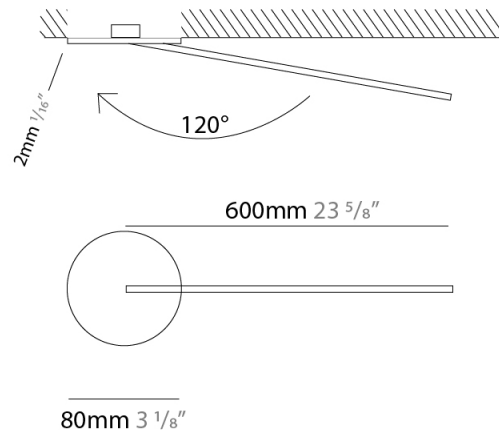

PROJECT	_____
TYPE	_____
SPECIFIER	_____
QUANTITY	_____
DATE	_____

SPILLO 1 ROD RECESSED

D46024- _____ - _____
base number   Color   Finish
                                 Temperature   Options

1. To build a product code in our configurator select the specify button on the base model # product page
2. To build a manual product code on this datasheet choose from the options listed below in blue font and add the suffix to the base model #

GENERAL

Series: Spillo
Subseries: Spillo 1 Rod
Brand: Icone
Division: Design
Mounting Type: Recessed
Mounting Location: Wall
Subcategory: Ambient

PHYSICAL

Shape: Rectangle
Width (mm): 50
Width (in): 1 ¹⁵/₁₆
Height (mm): 600
Height (in): 23 ⁵/₈
Light Distribution: Adjustable
Fixture Finish: [WHI](#) / [BLK](#) / [CHR](#) / [BGD](#)
Fixture Material: Brass

ELECTRICAL

Lamp Type: LED
Total Output Wattage (W): 7.92
Dimming: Non-Dimmable
Driver Included: No
Driver Location: Remote
Driver Type: Constant Voltage - 120Vac
Driver Class: Class 2
Input Voltage (V): 120
Output Voltage (V): 12
Upon Request: (Not included, see components) 0-10Vdc dimming / 277Vac

LED

Color Temperature (°K): [2700](#) / [3000](#)
Nominal Lumen (lm): 660
CRI: >90 CRI
Lamp Life (hrs): 50000

OPTICAL

Adjustability: Tilt 120°

RATINGS AND CERTIFICATIONS

Certified By: Certified for North American Standards
IP rating: IP20