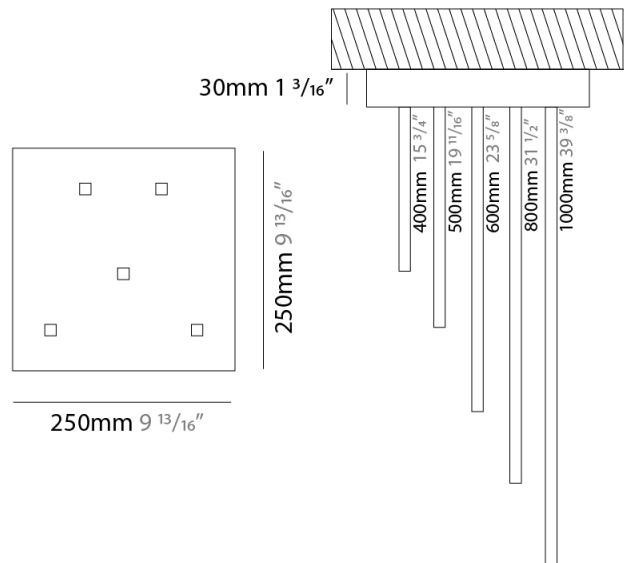

PROJECT	_____
TYPE	_____
SPECIFIER	_____
QUANTITY	_____
DATE	_____

SPILLO 5 ROD RECESSED

D46017- _____ - _____

base number   Color _____   Finish _____
Temperature   Options

1. To build a product code in our configurator select the specify button on the base model # product page
2. To build a manual product code on this datasheet choose from the options listed below in blue font and add the suffix to the base model #

GENERAL

Series: Spillo
Subseries: Spillo 5 Rod
Brand: Icone
Division: Design
Mounting Type: Recessed
Mounting Location: Ceiling
Subcategory: Ambient

PHYSICAL

Shape: Abstract
Width (mm): 50
Width (in): 1 ¹⁵/₁₆
Height (mm): 1000
Height (in): 39 ³/₈
Light Distribution: Adjustable
Fixture Finish: WHI / BLK / CHR / BGD
Fixture Material: Brass

ELECTRICAL

Lamp Type: LED
Total Output Wattage (W): 45.72
Dimming: 0-10V Dimming
Driver Included: No
Driver Location: Remote
Driver Type: Constant Voltage - 120 / 277Vac
Driver Class: Class 2
Input Voltage (V): 120 - 277
Output Voltage (V): 12
Upon Request: (Not included, see components) 0-10Vdc dimming / 277Vac

LED

Color Temperature (°K): 2700 / 3000
Nominal Lumen (lm): 3850
CRI: >90 CRI
Lamp Life (hrs): 50000

OPTICAL

Adjustability: Tilt 120°

RATINGS AND CERTIFICATIONS

Certified By: Certified for North American Standards
IP rating: IP20