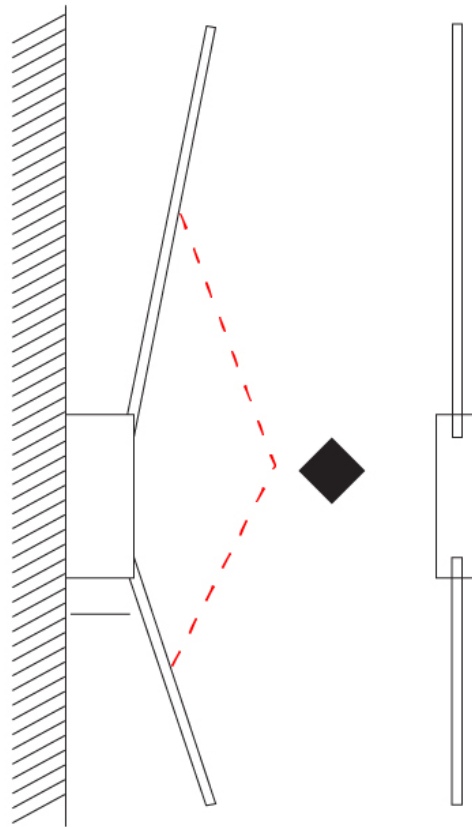

SPILO 2 ROD SURFACE

D42046-

PROJECT _____

TYPE _____

SPECIFIER _____

QUANTITY _____

DATE _____

D