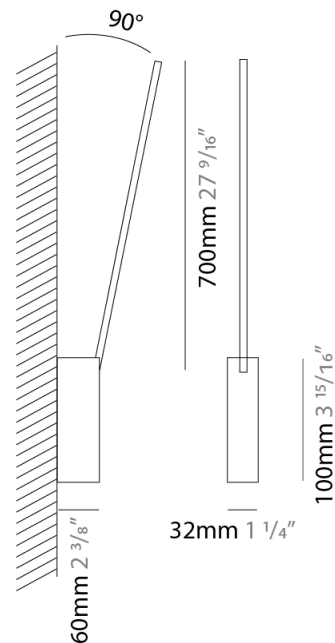

PROJECT	
TYPE	
SPECIFIER	
QUANTITY	
DATE	

SPILLO 1 ROD SURFACE

D42036- -

base number
 Color Temperature Finish Options

- To build a product code in our configurator select the specify button on the base model # product page
- To build a manual product code on this datasheet choose from the options listed below in blue font and add the suffix to the base model #

GENERAL

Series: Spillo
 Subseries: Spillo 1 Rod
 Brand: Icone
 Division: Design
 Mounting Type: Surface
 Mounting Location: Wall
 Subcategory: Ambient

PHYSICAL

Shape: Rectangle
 Width (mm): 32
 Width (in): 1 ¼
 Height (mm): 700
 Height (in): 27 9/16
 Extension (mm): 660
 Extension (in): 26
 Light Distribution: Direct / Indirect
 Fixture Finish: WHI / WHC / BLK / BGD
 Fixture Material: Brass

LED

Color Temperature (°K): 2700 / 3000
 Nominal Lumen (lm): 660
 CRI: >90 CRI
 Lamp Life (hrs): 50000

OPTICAL

Adjustability: Tilt 90°

RATINGS AND CERTIFICATIONS

Certified By: Certified for North American Standards
 IP rating: IP20

GENERAL

Series: Spillo
 Subseries: Spillo 2 Rod
 Brand: Icone
 Division: Design
 Mounting Type: Surface
 Mounting Location: Wall
 Subcategory: Ambient

PHYSICAL

Shape: Rectangle
 Width (mm): 32
 Width (in): 1 1/4
 Height (mm): 1090
 Height (in): 42 15/16
 Extension (mm): 660
 Extension (in): 26
 Light Distribution: Direct / Indirect
 Fixture Finish: WHI / WHC / BLK / BGD
 Fixture Material: Brass