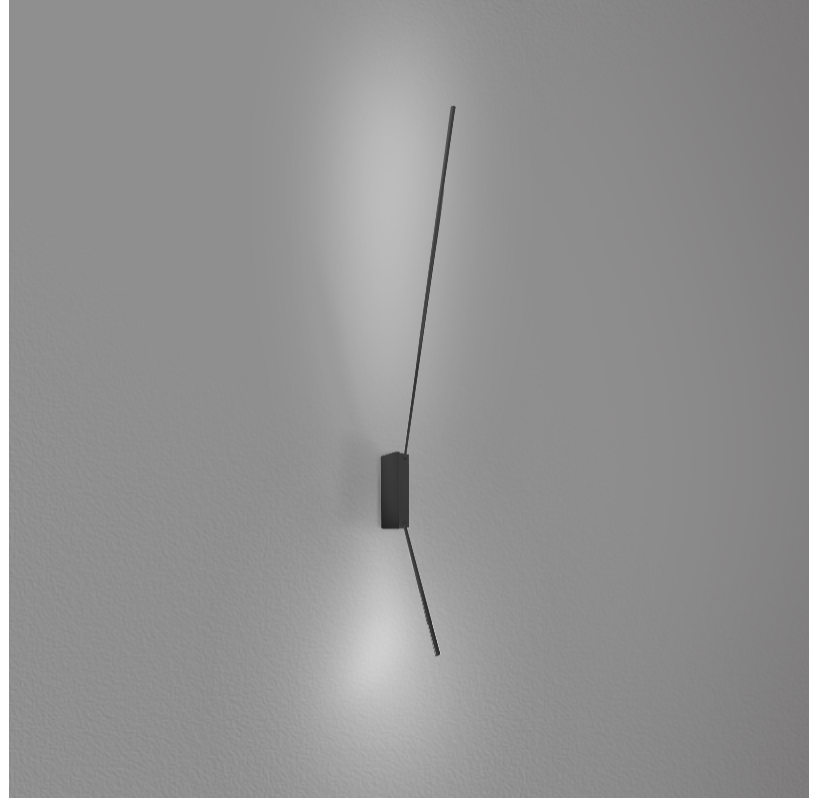

PROJECT	
TYPE	
SPECIFIER	
QUANTITY	
DATE	

SPILLO 1 ROD SURFACE

D42036- -

base number
 Color Temperature Finish Options

- To build a product code in our configurator select the specify button on the base model # product page
- To build a manual product code on this datasheet choose from the options listed below in blue font and add the suffix to the base model #

GENERAL

Series: Spillo
 Subseries: Spillo 1 Rod
 Brand: Icone
 Division: Design
 Mounting Type: Surface
 Mounting Location: Wall
 Subcategory: Ambient

PHYSICAL

Shape: Rectangle
 Width (mm): 32
 Width (in): 1 ¼
 Height (mm): 700
 Height (in): 27 9/16
 Extension (mm): 660
 Extension (in): 26
 Light Distribution: Direct / Indirect
 Fixture Finish: WHI / WHC / BLK / BGD
 Fixture Material: Brass

GENERAL

Series: Spillo
 Subseries: Spillo 2 Rod
 Brand: Icone
 Division: Design
 Mounting Type: Surface
 Mounting Location: Wall
 Subcategory: Ambient

PHYSICAL

Shape: Rectangle
 Width (mm): 32
 Width (in): 1 1/4
 Height (mm): 1090
 Height (in): 42 15/16
 Extension (mm): 660
 Extension (in): 26
 Light Distribution: Direct / Indirect
 Fixture Finish: WHI / WHC / BLK / BGD
 Fixture Material: Brass

LED

Color Temperature (°K): 2700 / 3000
 Nominal Lumen (lm): 990
 CRI: >90 CRI
 Lamp Life (hrs): 50000

OPTICAL

Adjustability: Tilt 90°

RATINGS AND CERTIFICATIONS

Certified By: Certified for North American Standards
 IP rating: IP20