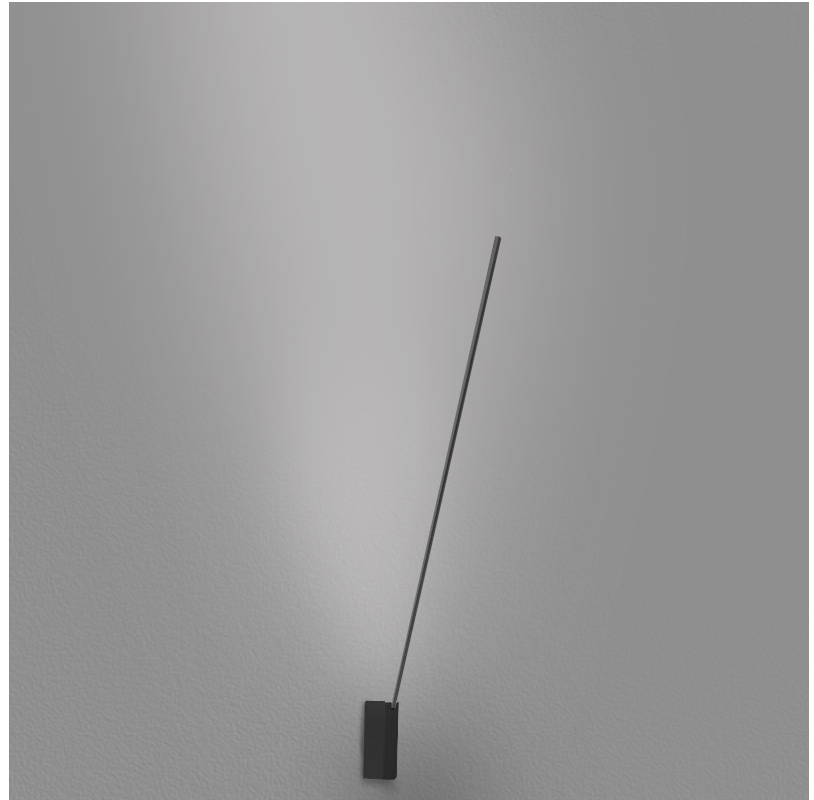

PROJECT	
TYPE	
SPECIFIER	
QUANTITY	
DATE	

SPILLO 1 ROD SURFACE

D42036- -

base number
 Color Temperature Finish Options

- To build a product code in our configurator select the specify button on the base model # product page
- To build a manual product code on this datasheet choose from the options listed below in blue font and add the suffix to the base model #

GENERAL

Series: Spillo
 Subseries: Spillo 1 Rod
 Brand: Icone
 Division: Design
 Mounting Type: Surface
 Mounting Location: Wall
 Subcategory: Ambient

PHYSICAL

Shape: Rectangle
 Width (mm): 32
 Width (in): 1 ¼
 Height (mm): 700
 Height (in): 27 9/16
 Extension (mm): 660
 Extension (in): 26
 Light Distribution: Direct / Indirect
 Fixture Finish: WHI / WHC / BLK / BGD
 Fixture Material: Brass

LED

Color Temperature (°K): 2700 / 3000
 Nominal Lumen (lm): 660
 CRI: >90 CRI
 Lamp Life (hrs): 50000

OPTICAL

Adjustability: Tilt 90°

RATINGS AND CERTIFICATIONS

Certified By: Certified for North American Standards
 IP rating: IP20

SPILLO 1 ROD SURFACE

D42036-

PROJECT
TYPE
SPECIFIER
QUANTITY
DATE

D

SPILLO 2 ROD SURFACE

D42046- -

base number
 Color Finish
 Temperature Options

PROJECT
TYPE
SPECIFIER
QUANTITY
DATE