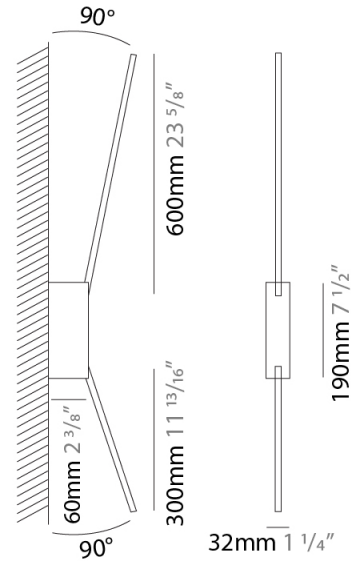

GENERAL

Series: Spillo
 Subseries: Spillo 1 Rod
 Brand: Icone
 Division: Design
 Mounting Type: Surface
 Mounting Location: Wall
 Subcategory: Ambient

PHYSICAL

Shape: Rectangle
 Width (mm): 32
 Width (in): 1 ¼
 Height (mm): 700
 Height (in): 27 9/16
 Extension (mm): 660
 Extension (in): 26
 Light Distribution: Direct / Indirect
 Fixture Finish: WHI / WHC / BLK / BGD
 Fixture Material: Brass

GENERAL

Series: Spillo
 Subseries: Spillo 2 Rod
 Brand: Icone
 Division: Design
 Mounting Type: Surface
 Mounting Location: Wall
 Subcategory: Ambient

PHYSICAL

Shape: Rectangle
 Width (mm): 32
 Width (in): 1 1/4
 Height (mm): 1090
 Height (in): 42 15/16
 Extension (mm): 660
 Extension (in): 26
 Light Distribution: Direct / Indirect
 Fixture Finish: WHI / WHC / BLK / BGD
 Fixture Material: Brass

LED

Color Temperature (°K): 2700 / 3000
 Nominal Lumen (lm): 990
 CRI: >90 CRI
 Lamp Life (hrs): 50000

OPTICAL

Adjustability: Tilt 90°

RATINGS AND CERTIFICATIONS

Certified By: Certified for North American Standards
 IP rating: IP20