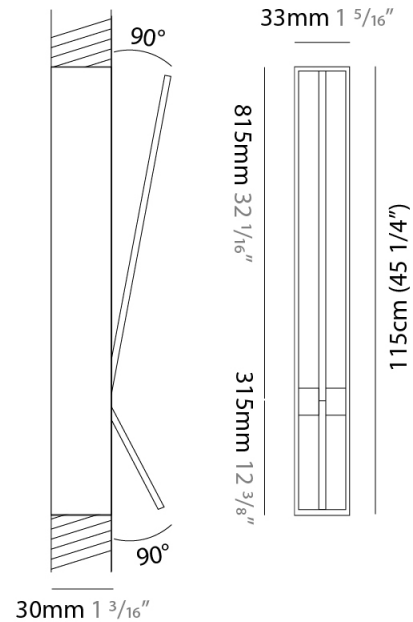

GENERAL

Series: Spillo
 Subseries: Spillo 1 Rod
 Brand: Icone
 Division: Design
 Mounting Type: Recessed
 Mounting Location: Wall
 Subcategory: Ambient

PHYSICAL

Shape: Rectangle
 Width (mm): 33
 Width (in): 1 ⁵/₁₆
 Height (mm): 426
 Height (in): 16 ³/₄
 Min. Recessing Depth (mm): 30
 Min. Recessing Depth (in): 1 ³/₁₆
 Light Distribution: Adjustable
 Fixture Finish: WHI / BLK / CHR / BGD
 Fixture Material: Brass

GENERAL

Series: Spillo
 Subseries: Spillo 1 Rod
 Brand: Icone
 Division: Design
 Mounting Type: Recessed
 Mounting Location: Wall
 Subcategory: Ambient

PHYSICAL

Shape: Rectangle
 Width (mm): 33
 Width (in): 1 ⁵/₁₆
 Height (mm): 526
 Height (in): 20 ¹¹/₁₆
 Min. Recessing Depth (mm): 30
 Min. Recessing Depth (in): 1 ³/₁₆
 Light Distribution: Adjustable
[Fixture Finish: WHI / BLK / CHR / BGD](#)
 Fixture Material: Brass

GENERAL

Series: Spillo
 Subseries: Spillo 2 Rod
 Brand: Icone
 Division: Design
 Mounting Type: Recessed
 Mounting Location: Wall
 Subcategory: Ambient

PHYSICAL

Shape: Rectangle
 Width (mm): 33
 Width (in): 1 5/16
 Height (mm): 1150
 Height (in): 45 1/4
 Min. Recessing Depth (mm): 30
 Min. Recessing Depth (in): 1 3/16
 Light Distribution: Adjustable
 Fixture Finish: WHI / BLK / CHR / BGD
 Fixture Material: Brass

LED

Color Temperature (°K): 2700 / 3000
 Nominal Lumen (lm): 1210
 CRI: >90 CRI
 Lamp Life (hrs): 50000

OPTICAL

Adjustability: Tilt 90°

RATINGS AND CERTIFICATIONS

Certified By: Certified for North American Standards
 IP rating: IP20