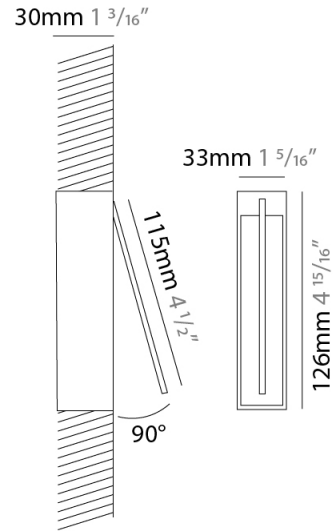

GENERAL

Series: Spillo
 Subseries: Spillo 1 Rod
 Brand: Icone
 Division: Design
 Mounting Type: Recessed
 Mounting Location: Wall
 Subcategory: Ambient

PHYSICAL

Shape: Rectangle
 Width (mm): 33
 Width (in): 1 ⁵/₁₆
 Height (mm): 126
 Height (in): 4 ¹⁵/₁₆
 Min. Recessing Depth (mm): 30
 Min. Recessing Depth (in): 1 ³/₁₆
 Light Distribution: Adjustable
[Fixture Finish: WHI / BLK / CHR / BGD](#)
 Fixture Material: Brass

LED

[Color Temperature \(°K\): 2700 / 3000](#)
 Nominal Lumen (lm): 110
 CRI: >90 CRI
 Lamp Life (hrs): 50000

OPTICAL

Adjustability: Tilt 120°

RATINGS AND CERTIFICATIONS

Certified By: Certified for North American Standards
 IP rating: IP20

GENERAL

Series: Spillo
 Subseries: Spillo 1 Rod
 Brand: Icone
 Division: Design
 Mounting Type: Recessed
 Mounting Location: Wall
 Subcategory: Ambient

PHYSICAL

Shape: Rectangle
 Width (mm): 33
 Width (in): 1 5/16
 Height (mm): 226
 Height (in): 8 7/8
 Min. Recessing Depth (mm): 30
 Min. Recessing Depth (in): 1 3/16
 Light Distribution: Adjustable
[Fixture Finish: WHI / BLK / CHR / BGD](#)
 Fixture Material: Brass