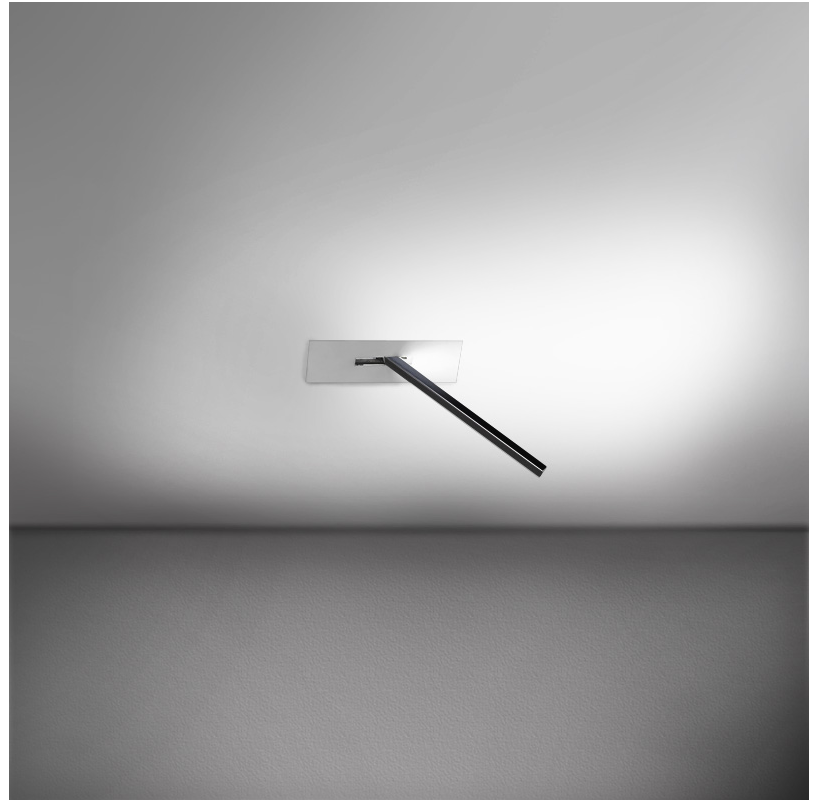

PROJECT	
TYPE	
SPECIFIER	
QUANTITY	
DATE	

SPILLO 1 ROD RECESSED

D46012- -
base number   Color   Finish
                          Temperature   Options

1. To build a product code in our configurator select the specify button on the base model # product page
2. To build a manual product code on this datasheet choose from the options listed below in blue font and add the suffix to the base model #

GENERAL

Series: Spillo
Subseries: Spillo 1 Rod
Brand: Icone
Division: Design
Mounting Type: Recessed
Mounting Location: Wall
Subcategory: Ambient

PHYSICAL

Shape: Rectangle
Width (mm): 50
Width (in): 1 15/16
Height (mm): 200
Height (in): 7 7/8
Light Distribution: Adjustable
Fixture Finish: WHI / BLK / CHR / BGD
Fixture Material: Brass

ELECTRICAL

Lamp Type: LED
Total Output Wattage (W): 2.64
Dimming: 0-10V Dimming
Driver Included: No
Driver Location: Remote
Driver Type: Constant Voltage - 120 / 277Vac
Driver Class: Class 2
Input Voltage (V): 120 - 277
Output Voltage (V): 12
Upon Request: (Not included, see components) 0-10Vdc dimming / 277Vac

LED

Color Temperature (°K): 2700 / 3000
Nominal Lumen (lm): 220
CRI: >90 CRI
Lamp Life (hrs): 50000

OPTICAL

Adjustability: Tilt 120°

RATINGS AND CERTIFICATIONS

Certified By: Certified for North American Standards
IP rating: IP20