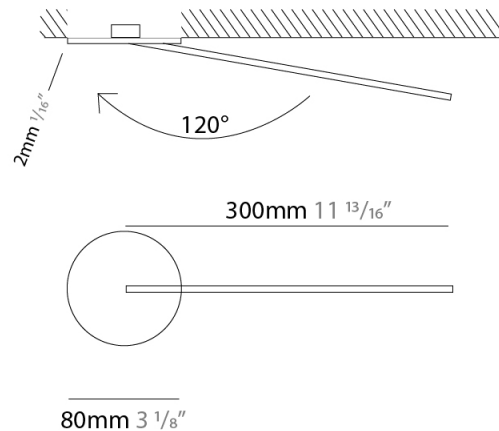

PROJECT	_____
TYPE	_____
SPECIFIER	_____
QUANTITY	_____
DATE	_____

SPILLO 1 ROD RECESSED

D46021- _____ - _____
base number   Color   Finish
                         Temperature   Options

1. To build a product code in our configurator select the specify button on the base model # product page
2. To build a manual product code on this datasheet choose from the options listed below in blue font and add the suffix to the base model #

GENERAL

Series: Spillo
Subseries: Spillo 1 Rod
Brand: Icone
Division: Design
Mounting Type: Recessed
Mounting Location: Wall
Subcategory: Ambient

PHYSICAL

Shape: Rectangle
Width (mm): 50
Width (in): 1 ¹⁵/₁₆
Height (mm): 300
Height (in): 11 ¹³/₁₆
Light Distribution: Adjustable
Fixture Finish: WHI / BLK / CHR / BGD
Fixture Material: Brass

ELECTRICAL

Lamp Type: LED
Total Output Wattage (W): 3.96
Dimming: 0-10V Dimming
Driver Included: No
Driver Location: Remote
Driver Type: Constant Voltage - 120 / 277Vac
Driver Class: Class 2
Input Voltage (V): 120 - 277
Output Voltage (V): 12
Upon Request: (Not included, see components) 0-10Vdc dimming / 277Vac

LED

Color Temperature (°K): 2700 / 3000
Nominal Lumen (lm): 330
CRI: >90 CRI
Lamp Life (hrs): 50000

OPTICAL

Adjustability: Tilt 120°

RATINGS AND CERTIFICATIONS

Certified By: Certified for North American Standards
IP rating: IP20