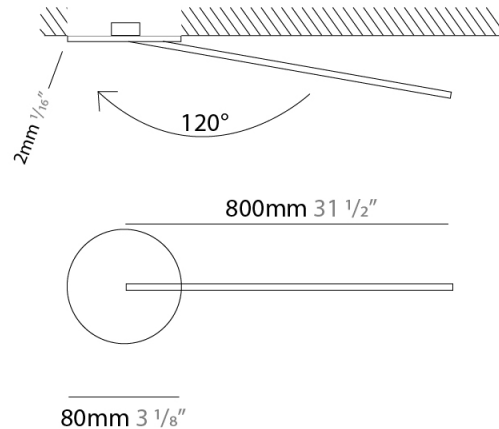

PROJECT	_____
TYPE	_____
SPECIFIER	_____
QUANTITY	_____
DATE	_____

SPILLO 1 ROD RECESSED

D46025- _____ - _____
base number   Color   Finish
                         Temperature   Options

1. To build a product code in our configurator select the specify button on the base model # product page
2. To build a manual product code on this datasheet choose from the options listed below in blue font and add the suffix to the base model #

GENERAL

Series: Spillo
Subseries: Spillo 1 Rod
Brand: Icone
Division: Design
Mounting Type: Recessed
Mounting Location: Wall
Subcategory: Ambient

PHYSICAL

Shape: Rectangle
Width (mm): 50
Width (in): 1 ¹⁵/₁₆
Height (mm): 800
Height (in): 31 1/2
Light Distribution: Adjustable
Fixture Finish: WHI / BLK / CHR / BGD
Fixture Material: Brass

ELECTRICAL

Lamp Type: LED
Total Output Wattage (W): 10.56
Dimming: 0-10V Dimming
Driver Included: No
Driver Location: Remote
Driver Type: Constant Voltage - 120Vac
Driver Class: Class 2
Input Voltage (V): 120
Output Voltage (V): 12
Upon Request: (Not included, see components) 0-10Vdc dimming / 277Vac

LED

Color Temperature (°K): 2700 / 3000
Nominal Lumen (lm): 880
CRI: >90 CRI
Lamp Life (hrs): 50000

OPTICAL

Adjustability: Tilt 120°

RATINGS AND CERTIFICATIONS

Certified By: Certified for North American Standards
IP rating: IP20