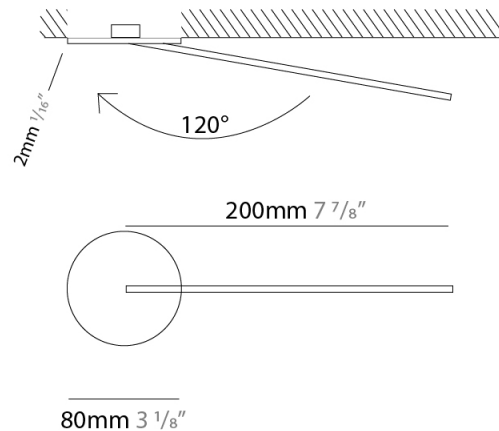

PROJECT	
TYPE	
SPECIFIER	
QUANTITY	
DATE	

SPILLO 1 ROD RECESSED

D46020- -
base number   Color   Finish
                          Temperature   Options

1. To build a product code in our configurator select the specify button on the base model # product page
2. To build a manual product code on this datasheet choose from the options listed below in blue font and add the suffix to the base model #

GENERAL

Series: Spillo
Subseries: Spillo 1 Rod
Brand: Icone
Division: Design
Mounting Type: Recessed
Mounting Location: Wall
Subcategory: Ambient

PHYSICAL

Shape: Rectangle
Width (mm): 50
Width (in): 1 ¹⁵/₁₆
Height (mm): 200
Height (in): 7 ⁷/₈
Light Distribution: Adjustable
Fixture Finish: WHI / BLK / CHR / BGD
Fixture Material: Brass

ELECTRICAL

Lamp Type: LED
Total Output Wattage (W): 2.64
Dimming: 0-10V Dimming
Driver Included: No
Driver Location: Remote
Driver Type: Constant Voltage - 120 / 277Vac
Driver Class: Class 2
Input Voltage (V): 120 - 277
Output Voltage (V): 12
Upon Request: (Not included, see components) 0-10Vdc dimming / 277Vac

LED

Color Temperature (°K): 2700 / 3000
Nominal Lumen (lm): 220
CRI: >90 CRI
Lamp Life (hrs): 50000

OPTICAL

Adjustability: Tilt 120°

RATINGS AND CERTIFICATIONS

Certified By: Certified for North American Standards
IP rating: IP20