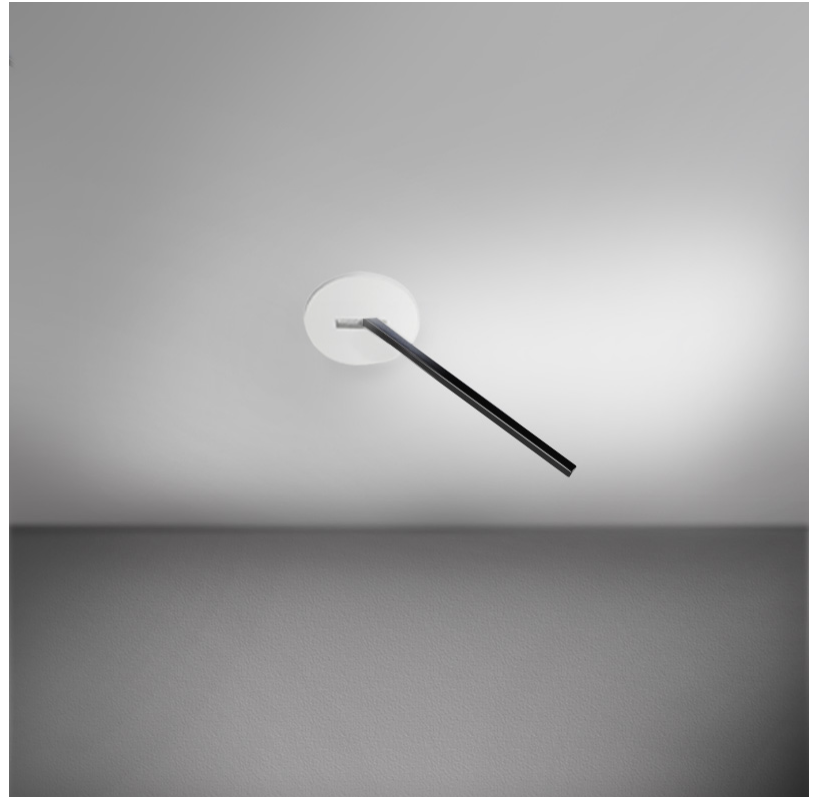

PROJECT	_____
TYPE	_____
SPECIFIER	_____
QUANTITY	_____
DATE	_____

SPILLO 1 ROD RECESSED

D46021- _____ - _____
base number   Color   Finish
                         Temperature   Options

1. To build a product code in our configurator select the specify button on the base model # product page
2. To build a manual product code on this datasheet choose from the options listed below in blue font and add the suffix to the base model #

GENERAL

Series: Spillo
Subseries: Spillo 1 Rod
Brand: Icone
Division: Design
Mounting Type: Recessed
Mounting Location: Wall
Subcategory: Ambient

PHYSICAL

Shape: Rectangle
Width (mm): 50
Width (in): 1 ¹⁵/₁₆
Height (mm): 300
Height (in): 11 ¹³/₁₆
Light Distribution: Adjustable
Fixture Finish: WHI / BLK / CHR / BGD
Fixture Material: Brass

ELECTRICAL

Lamp Type: LED
Total Output Wattage (W): 3.96
Dimming: 0-10V Dimming
Driver Included: No
Driver Location: Remote
Driver Type: Constant Voltage - 120 / 277Vac
Driver Class: Class 2
Input Voltage (V): 120 - 277
Output Voltage (V): 12
Upon Request: (Not included, see components) 0-10Vdc dimming / 277Vac

LED

Color Temperature (°K): 2700 / 3000
Nominal Lumen (lm): 330
CRI: >90 CRI
Lamp Life (hrs): 50000

OPTICAL

Adjustability: Tilt 120°

RATINGS AND CERTIFICATIONS

Certified By: Certified for North American Standards
IP rating: IP20