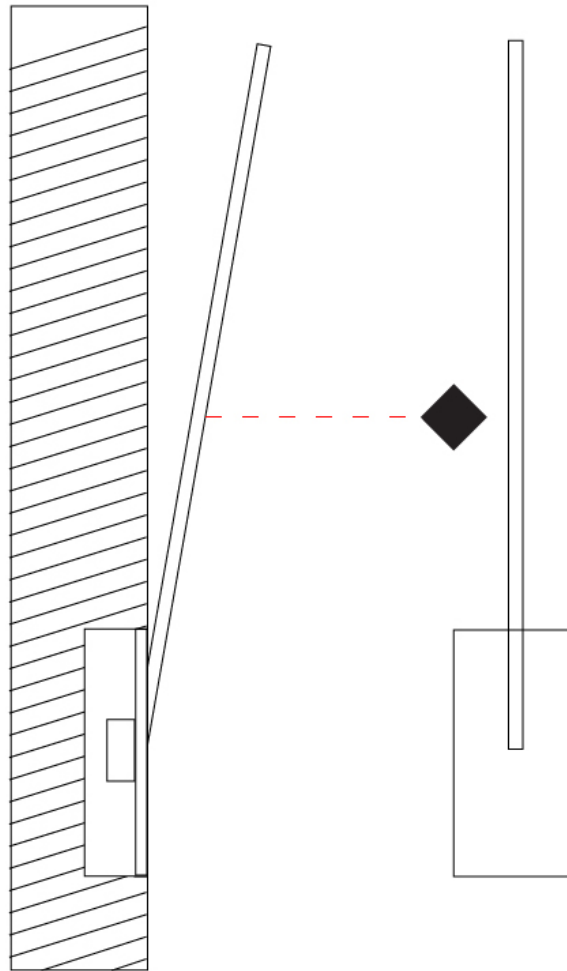

SPILLO 1 ROD RECESSED

D46013-

PROJECT _____

TYPE _____

SPECIFIER _____

QUANTITY _____

DATE _____

D