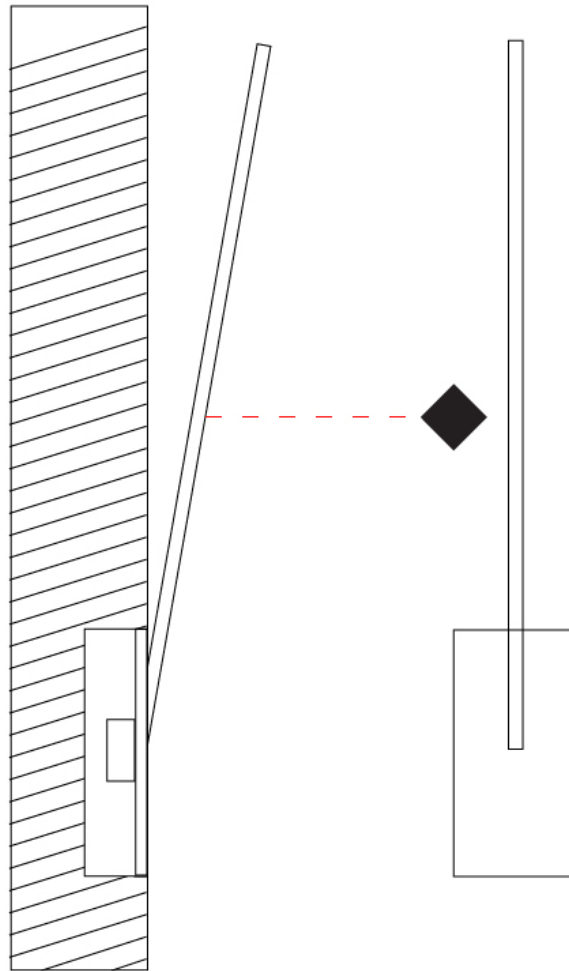

SPILO 1 ROD RECESSED

D46014-

PROJECT _____

TYPE _____

SPECIFIER _____

QUANTITY _____

DATE _____

D