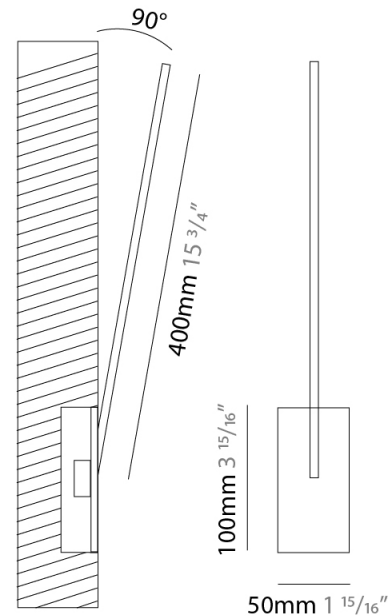

PROJECT
TYPE
SPECIFIER
QUANTITY
DATE

SPILLO 1 ROD RECESSED

D46014- -
base number   Color   Finish
                          Temperature   Options

1. To build a product code in our configurator select the specify button on the base model # product page
2. To build a manual product code on this datasheet choose from the options listed below in blue font and add the suffix to the base model #

GENERAL

Series: Spillo
Subseries: Spillo 1 Rod
Brand: Icone
Division: Design
Mounting Type: Recessed
Mounting Location: Wall
Subcategory: Ambient

PHYSICAL

Shape: Rectangle
Width (mm): 50
Width (in): 1 ¹⁵/₁₆
Height (mm): 400
Height (in): 15 ³/₄
Light Distribution: Adjustable
Fixture Finish: WHI / BLK / CHR / BGD
Fixture Material: Brass

ELECTRICAL

Lamp Type: LED
Total Output Wattage (W): 4.8
Dimming: 0-10V Dimming
Driver Included: No
Driver Location: Remote
Driver Type: Constant Voltage - 120Vac
Driver Class: Class 2
Input Voltage (V): 120
Output Voltage (V): 12
Upon Request: (Not included, see components) 0-10Vdc dimming / 277Vac

LED

Color Temperature (°K): 2700 / 3000
Nominal Lumen (lm): 440
CRI: >90 CRI
Lamp Life (hrs): 50000

OPTICAL

Adjustability: Tilt 120°

RATINGS AND CERTIFICATIONS

Certified By: Certified for North American Standards
IP rating: IP20