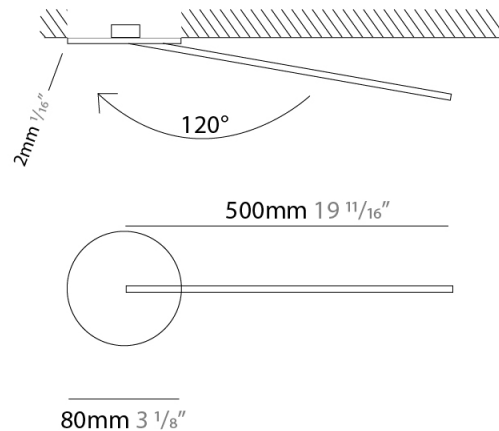

PROJECT
TYPE
SPECIFIER
QUANTITY
DATE

SPILLO 1 ROD RECESSED

D46023- -

base number   Color   Finish
Temperature   Options

1. To build a product code in our configurator select the specify button on the base model # product page
2. To build a manual product code on this datasheet choose from the options listed below in blue font and add the suffix to the base model #

GENERAL

Series: Spillo
Subseries: Spillo 1 Rod
Brand: Icone
Division: Design
Mounting Type: Recessed
Mounting Location: Wall
Subcategory: Ambient

PHYSICAL

Shape: Rectangle
Width (mm): 50
Width (in): 1 ¹⁵/₁₆
Height (mm): 500
Height (in): 19 ¹¹/₁₆
Light Distribution: Adjustable
Fixture Finish: WHI / BLK / CHR / BGD
Fixture Material: Brass

ELECTRICAL

Lamp Type: LED
Total Output Wattage (W): 6.6
Dimming: 0-10V Dimming
Driver Included: No
Driver Location: Remote
Driver Type: Constant Voltage - 120Vac
Driver Class: Class 2
Input Voltage (V): 120
Output Voltage (V): 12
Upon Request: (Not included, see components) 0-10Vdc dimming / 277Vac

LED

Color Temperature (°K): 2700 / 3000
Nominal Lumen (lm): 550
CRI: >90 CRI
Lamp Life (hrs): 50000

OPTICAL

Adjustability: Tilt 120°

RATINGS AND CERTIFICATIONS

Certified By: Certified for North American Standards
IP rating: IP20