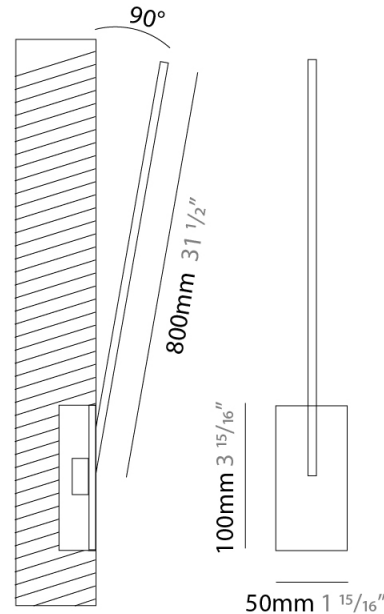

PROJECT	_____
TYPE	_____
SPECIFIER	_____
QUANTITY	_____
DATE	_____

SPILLO 1 ROD RECESSED

D46018- _____ - _____
base number   Color   Finish
                          Temperature   Options

1. To build a product code in our configurator select the specify button on the base model # product page
2. To build a manual product code on this datasheet choose from the options listed below in blue font and add the suffix to the base model #

GENERAL

Series: Spillo
Subseries: Spillo 1 Rod
Brand: Icone
Division: Design
Mounting Type: Recessed
Mounting Location: Wall
Subcategory: Ambient

PHYSICAL

Shape: Rectangle
Width (mm): 50
Width (in): 1 ¹⁵/₁₆
Height (mm): 800
Height (in): 31 ¹/₂
Light Distribution: Adjustable
Fixture Finish: WHI / BLK / CHR / BGD
Fixture Material: Brass

ELECTRICAL

Lamp Type: LED
Total Output Wattage (W): 10.56
Dimming: 0-10V Dimming
Driver Included: No
Driver Location: Remote
Driver Type: Constant Voltage - 120Vac
Driver Class: Class 2
Input Voltage (V): 120
Output Voltage (V): 12
Upon Request: (Not included, see components) 0-10Vdc dimming / 277Vac

LED

Color Temperature (°K): 2700 / 3000
Nominal Lumen (lm): 880
CRI: >90 CRI
Lamp Life (hrs): 50000

OPTICAL

Adjustability: Tilt 120°

RATINGS AND CERTIFICATIONS

Certified By: Certified for North American Standards
IP rating: IP20