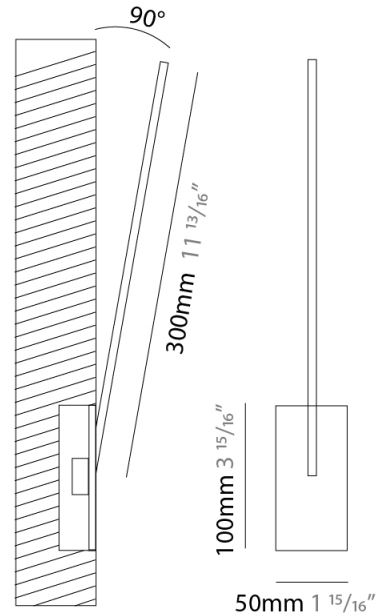

SPILLO 1 ROD RECESSED

D46013- -

base number   Color   Finish
Temperature   Options

1. To build a product code in our configurator select the specify button on the base model # product page
2. To build a manual product code on this datasheet choose from the options listed below in blue font and add the suffix to the base model #

GENERAL

Series: Spillo
Subseries: Spillo 1 Rod
Brand: Icone
Division: Design
Mounting Type: Recessed
Mounting Location: Wall
Subcategory: Ambient

PHYSICAL

Shape: Rectangle
Width (mm): 50
Width (in): 1 15/16
Height (mm): 300
Height (in): 11 13/16
Light Distribution: Adjustable
Fixture Finish: WHI / BLK / CHR / BGD
Fixture Material: Brass

ELECTRICAL

Lamp Type: LED
Total Output Wattage (W): 3.96
Dimming: 0-10V Dimming
Driver Included: No
Driver Location: Remote
Driver Type: Constant Voltage - 120 / 277Vac
Driver Class: Class 2
Input Voltage (V): 120 - 277
Output Voltage (V): 12
Upon Request: (Not included, see components) 0-10Vdc dimming / 277Vac

LED

Color Temperature (°K): 2700 / 3000
Nominal Lumen (lm): 330
CRI: >90 CRI
Lamp Life (hrs): 50000

OPTICAL

Adjustability: Tilt 120°

RATINGS AND CERTIFICATIONS

Certified By: Certified for North American Standards
IP rating: IP20