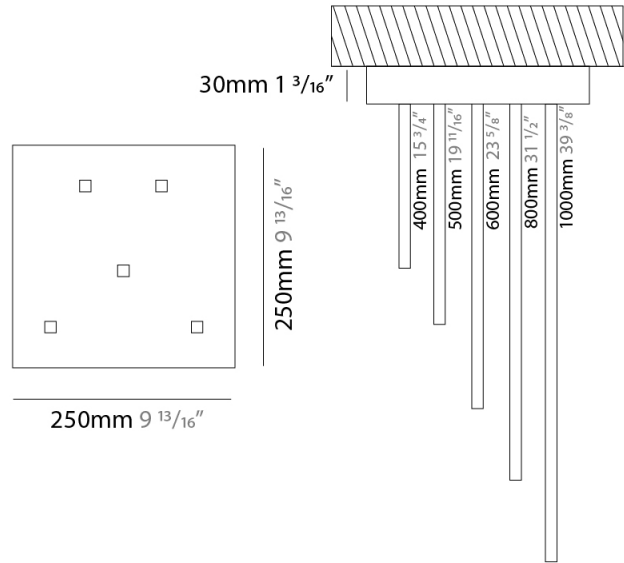

SPILLO 5 ROD RECESSED

D46017- _____ - _____
base number   Color   Finish
                          Temperature   Options

1. To build a product code in our configurator select the specify button on the base model # product page
2. To build a manual product code on this datasheet choose from the options listed below in blue font and add the suffix to the base model #

GENERAL

Series: Spillo
Subseries: Spillo 5 Rod
Brand: Icone
Division: Design
Mounting Type: Recessed
Mounting Location: Ceiling
Subcategory: Ambient

PHYSICAL

Shape: Abstract
Width (mm): 50
Width (in): 1 ¹⁵/₁₆
Height (mm): 1000
Height (in): 39 ³/₈
Light Distribution: Adjustable
Fixture Finish: WHI / BLK / CHR / BGD
Fixture Material: Brass

ELECTRICAL

Lamp Type: LED
Total Output Wattage (W): 45.72
Dimming: 0-10V Dimming
Driver Included: No
Driver Location: Remote
Driver Type: Constant Voltage - 120 / 277Vac
Driver Class: Class 2
Input Voltage (V): 120 - 277
Output Voltage (V): 12
Upon Request: (Not included, see components) 0-10Vdc dimming / 277Vac

LED

Color Temperature (°K): 2700 / 3000
Nominal Lumen (lm): 3850
CRI: >90 CRI
Lamp Life (hrs): 50000

OPTICAL

Adjustability: Tilt 120°

RATINGS AND CERTIFICATIONS

Certified By: Certified for North American Standards
IP rating: IP20