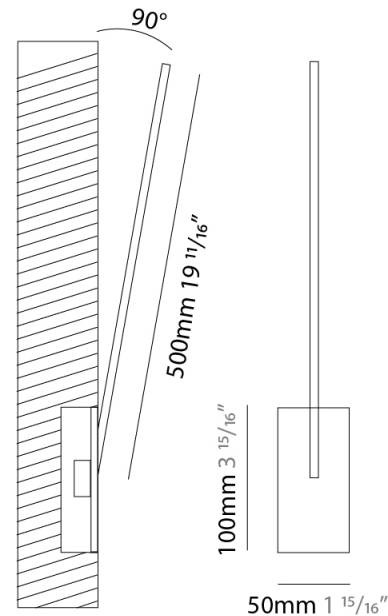

PROJECT	_____
TYPE	_____
SPECIFIER	_____
QUANTITY	_____
DATE	_____

SPILLO 1 ROD RECESSED

D46015- _____ - _____
base number   Color   Finish
                         Temperature   Options

1. To build a product code in our configurator select the specify button on the base model # product page
2. To build a manual product code on this datasheet choose from the options listed below in blue font and add the suffix to the base model #

GENERAL

Series: Spillo
Subseries: Spillo 1 Rod
Brand: Icone
Division: Design
Mounting Type: Recessed
Mounting Location: Wall
Subcategory: Ambient

PHYSICAL

Shape: Rectangle
Width (mm): 50
Width (in): 1 15/16
Height (mm): 500
Height (in): 19 11/16
Light Distribution: Adjustable
Fixture Finish: WHI / BLK / CHR / BGD
Fixture Material: Brass

ELECTRICAL

Lamp Type: LED
Total Output Wattage (W): 6.6
Dimming: 0-10V Dimming
Driver Included: No
Driver Location: Remote
Driver Type: Constant Voltage - 120Vac
Driver Class: Class 2
Input Voltage (V): 120
Output Voltage (V): 12
Upon Request: (Not included, see components) 0-10Vdc dimming / 277Vac

LED

Color Temperature (°K): 2700 / 3000
Nominal Lumen (lm): 550
CRI: >90 CRI
Lamp Life (hrs): 50000

OPTICAL

Adjustability: Tilt 120°

RATINGS AND CERTIFICATIONS

Certified By: Certified for North American Standards
IP rating: IP20