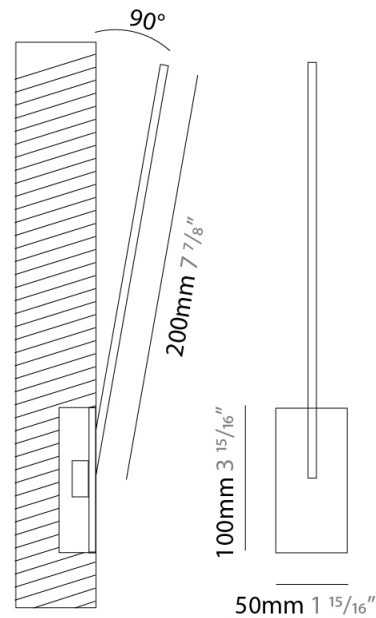

PROJECT	
TYPE	
SPECIFIER	
QUANTITY	
DATE	

SPILLO 1 ROD RECESSED

D46012- -
base number   Color   Finish
                          Temperature   Options

1. To build a product code in our configurator select the specify button on the base model # product page
2. To build a manual product code on this datasheet choose from the options listed below in blue font and add the suffix to the base model #

GENERAL

Series: Spillo
Subseries: Spillo 1 Rod
Brand: Icone
Division: Design
Mounting Type: Recessed
Mounting Location: Wall
Subcategory: Ambient

PHYSICAL

Shape: Rectangle
Width (mm): 50
Width (in): 1 15/16
Height (mm): 200
Height (in): 7 7/8
Light Distribution: Adjustable
Fixture Finish: WHI / BLK / CHR / BGD
Fixture Material: Brass

ELECTRICAL

Lamp Type: LED
Total Output Wattage (W): 2.64
Dimming: 0-10V Dimming
Driver Included: No
Driver Location: Remote
Driver Type: Constant Voltage - 120 / 277Vac
Driver Class: Class 2
Input Voltage (V): 120 - 277
Output Voltage (V): 12
Upon Request: (Not included, see components) 0-10Vdc dimming / 277Vac

LED

Color Temperature (°K): 2700 / 3000
Nominal Lumen (lm): 220
CRI: >90 CRI
Lamp Life (hrs): 50000

OPTICAL

Adjustability: Tilt 120°

RATINGS AND CERTIFICATIONS

Certified By: Certified for North American Standards
IP rating: IP20