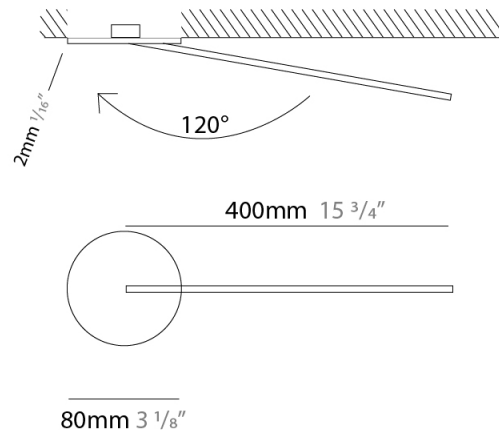

SPILLO 1 ROD ROUND BASE RECESSED

D46022- _____ - _____
base number   Color   Finish
                                         Temperature   Options

1. To build a product code in our configurator select the specify button on the base model # product page
2. To build a manual product code on this datasheet choose from the options listed below in blue font and add the suffix to the base model #

GENERAL

Series: Spillo
Subseries: Spillo 1 Rod Round Base
Brand: Icone
Division: Design
Mounting Type: Recessed
Mounting Location: Wall
Subcategory: Ambient

PHYSICAL

Shape: Rectangle
Width (mm): 50
Width (in): 1 ¹⁵/₁₆
Height (mm): 400
Height (in): 15 ³/₄
Light Distribution: Adjustable
Fixture Finish: WHI / BLK / CHR / BGD
Fixture Material: Brass

ELECTRICAL

Lamp Type: LED
Total Output Wattage (W): 4.8
Dimming: 0-10V Dimming
Driver Included: No
Driver Location: Remote
Driver Type: Constant Voltage - 120Vac
Driver Class: Class 2
Input Voltage (V): 120
Output Voltage (V): 12
Upon Request: (Not included, see components) 0-10Vdc dimming / 277Vac

LED

Color Temperature (°K): 2700 / 3000
Nominal Lumen (lm): 440
CRI: >90 CRI
Lamp Life (hrs): 50000

OPTICAL

Adjustability: Tilt 120°

RATINGS AND CERTIFICATIONS

Certified By: Certified for North American Standards
IP rating: IP20