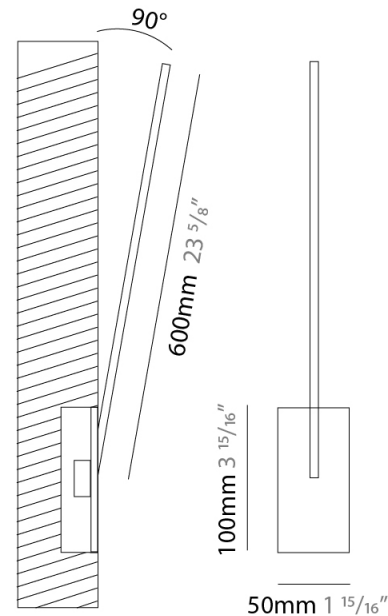

PROJECT	_____
TYPE	_____
SPECIFIER	_____
QUANTITY	_____
DATE	_____

SPILLO 1 ROD RECESSED

D46016- _____ - _____
base number   Color   Finish
                                         Temperature   Options

1. To build a product code in our configurator select the specify button on the base model # product page
2. To build a manual product code on this datasheet choose from the options listed below in blue font and add the suffix to the base model #

GENERAL

Series: Spillo
Subseries: Spillo 1 Rod
Brand: Icone
Division: Design
Mounting Type: Recessed
Mounting Location: Wall
Subcategory: Ambient

PHYSICAL

Shape: Rectangle
Width (mm): 50
Width (in): 1 ¹⁵/₁₆
Height (mm): 600
Height (in): 23 ⁵/₈
Light Distribution: Adjustable
Fixture Finish: [WHI / BLK / CHR / BGD](#)
Fixture Material: Brass

ELECTRICAL

Lamp Type: LED
Total Output Wattage (W): 7.92
Dimming: 0-10V Dimming
Driver Included: No
Driver Location: Remote
Driver Type: Constant Voltage - 120Vac
Driver Class: Class 2
Input Voltage (V): 120
Output Voltage (V): 12
Upon Request: (Not included, see components) 0-10Vdc dimming / 277Vac

LED

Color Temperature (°K): [2700 / 3000](#)
Nominal Lumen (lm): 660
CRI: >90 CRI
Lamp Life (hrs): 50000

OPTICAL

Adjustability: Tilt 120°

RATINGS AND CERTIFICATIONS

Certified By: Certified for North American Standards
IP rating: IP20