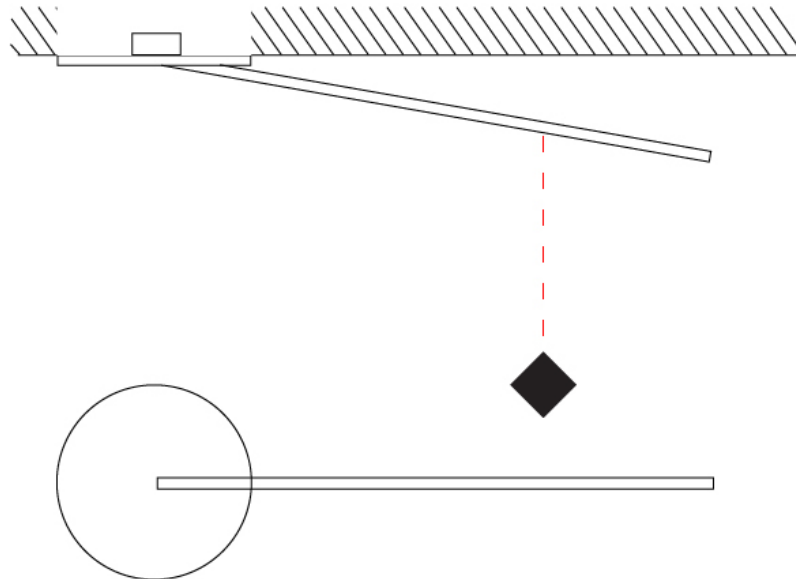

SPILO 1 ROD RECESSED

D46020-

PROJECT _____

TYPE _____

SPECIFIER _____

QUANTITY _____

DATE _____

D