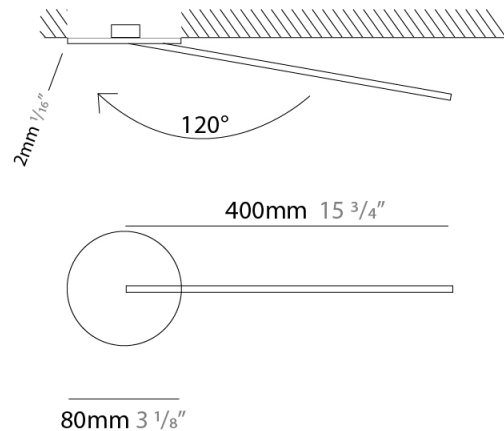

PROJECT	_____
TYPE	_____
SPECIFIER	_____
QUANTITY	_____
DATE	_____

SPILLO 1 ROD ROUND BASE RECESSED

D46022- _____ - _____
base number   Color   Finish
                         Temperature   Options

1. To build a product code in our configurator select the specify button on the base model # product page
2. To build a manual product code on this datasheet choose from the options listed below in blue font and add the suffix to the base model #

GENERAL

Series: Spillo
Subseries: Spillo 1 Rod Round Base
Brand: Icone
Division: Design
Mounting Type: Recessed
Mounting Location: Wall
Subcategory: Ambient

PHYSICAL

Shape: Rectangle
Width (mm): 50
Width (in): 1 ¹⁵/₁₆
Height (mm): 400
Height (in): 15 ³/₄
Light Distribution: Adjustable
Fixture Finish: WHI / BLK / CHR / BGD
Fixture Material: Brass

ELECTRICAL

Lamp Type: LED
Total Output Wattage (W): 4.8
Dimming: 0-10V Dimming
Driver Included: No
Driver Location: Remote
Driver Type: Constant Voltage - 120Vac
Driver Class: Class 2
Input Voltage (V): 120
Output Voltage (V): 12
Upon Request: (Not included, see components) 0-10Vdc dimming / 277Vac

LED

Color Temperature (°K): 2700 / 3000
Nominal Lumen (lm): 440
CRI: >90 CRI
Lamp Life (hrs): 50000

OPTICAL

Adjustability: Tilt 120°

RATINGS AND CERTIFICATIONS

Certified By: Certified for North American Standards
IP rating: IP20