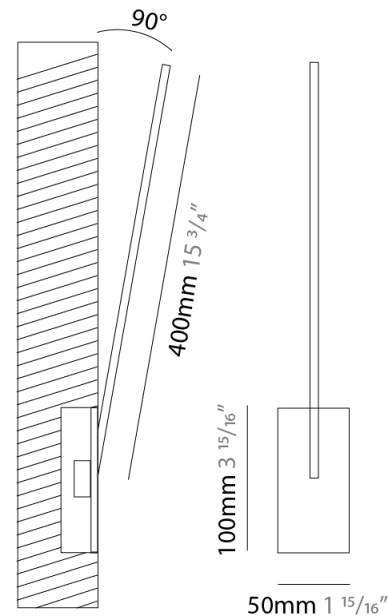

PROJECT	
TYPE	
SPECIFIER	
QUANTITY	
DATE	

SPILLO 1 ROD RECESSED

D46014- -
base number   Color   Finish
                         Temperature   Options

1. To build a product code in our configurator select the specify button on the base model # product page
2. To build a manual product code on this datasheet choose from the options listed below in blue font and add the suffix to the base model #

GENERAL

Series: Spillo
Subseries: Spillo 1 Rod
Brand: Icone
Division: Design
Mounting Type: Recessed
Mounting Location: Wall
Subcategory: Ambient

PHYSICAL

Shape: Rectangle
Width (mm): 50
Width (in): 1 15/16
Height (mm): 400
Height (in): 15 3/4
Light Distribution: Adjustable
Fixture Finish: WHI / BLK / CHR / BGD
Fixture Material: Brass

ELECTRICAL

Lamp Type: LED
Total Output Wattage (W): 4.8
Dimming: 0-10V Dimming
Driver Included: No
Driver Location: Remote
Driver Type: Constant Voltage - 120Vac
Driver Class: Class 2
Input Voltage (V): 120
Output Voltage (V): 12
Upon Request: (Not included, see components) 0-10Vdc dimming / 277Vac

LED

Color Temperature (°K): 2700 / 3000
Nominal Lumen (lm): 440
CRI: >90 CRI
Lamp Life (hrs): 50000

OPTICAL

Adjustability: Tilt 120°

RATINGS AND CERTIFICATIONS

Certified By: Certified for North American Standards
IP rating: IP20