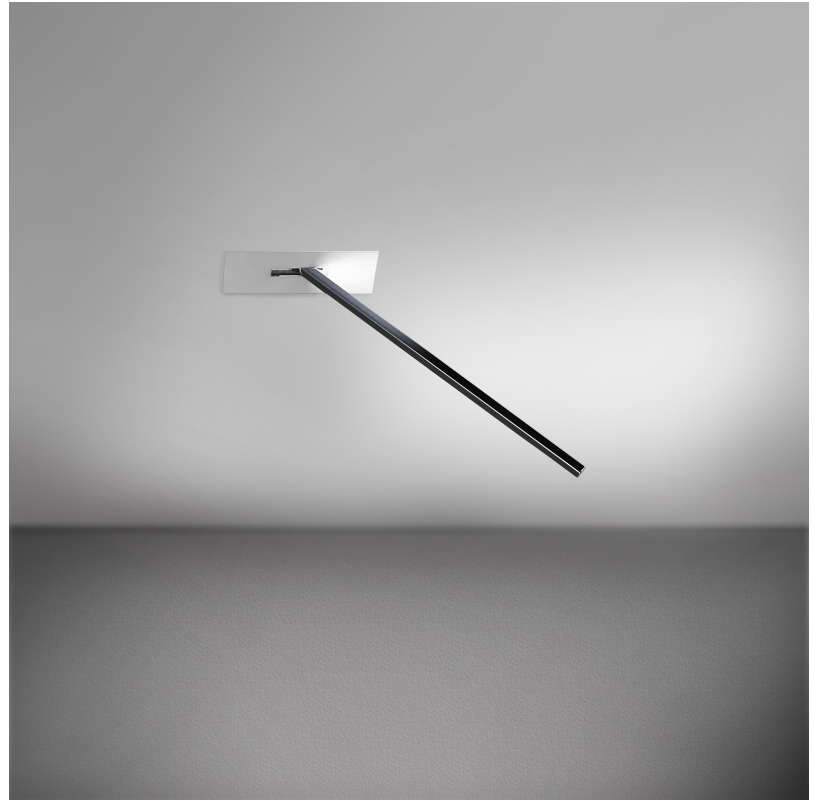

PROJECT	
TYPE	
SPECIFIER	
QUANTITY	
DATE	

SPILLO 1 ROD RECESSED

D46014- -
base number   Color   Finish
                         Temperature   Options

1. To build a product code in our configurator select the specify button on the base model # product page
2. To build a manual product code on this datasheet choose from the options listed below in blue font and add the suffix to the base model #

GENERAL

Series: Spillo
Subseries: Spillo 1 Rod
Brand: Icone
Division: Design
Mounting Type: Recessed
Mounting Location: Wall
Subcategory: Ambient

PHYSICAL

Shape: Rectangle
Width (mm): 50
Width (in): 1 15/16
Height (mm): 400
Height (in): 15 3/4
Light Distribution: Adjustable
Fixture Finish: WHI / BLK / CHR / BGD
Fixture Material: Brass

ELECTRICAL

Lamp Type: LED
Total Output Wattage (W): 4.8
Dimming: 0-10V Dimming
Driver Included: No
Driver Location: Remote
Driver Type: Constant Voltage - 120Vac
Driver Class: Class 2
Input Voltage (V): 120
Output Voltage (V): 12
Upon Request: (Not included, see components) 0-10Vdc dimming / 277Vac

LED

Color Temperature (°K): 2700 / 3000
Nominal Lumen (lm): 440
CRI: >90 CRI
Lamp Life (hrs): 50000

OPTICAL

Adjustability: Tilt 120°

RATINGS AND CERTIFICATIONS

Certified By: Certified for North American Standards
IP rating: IP20